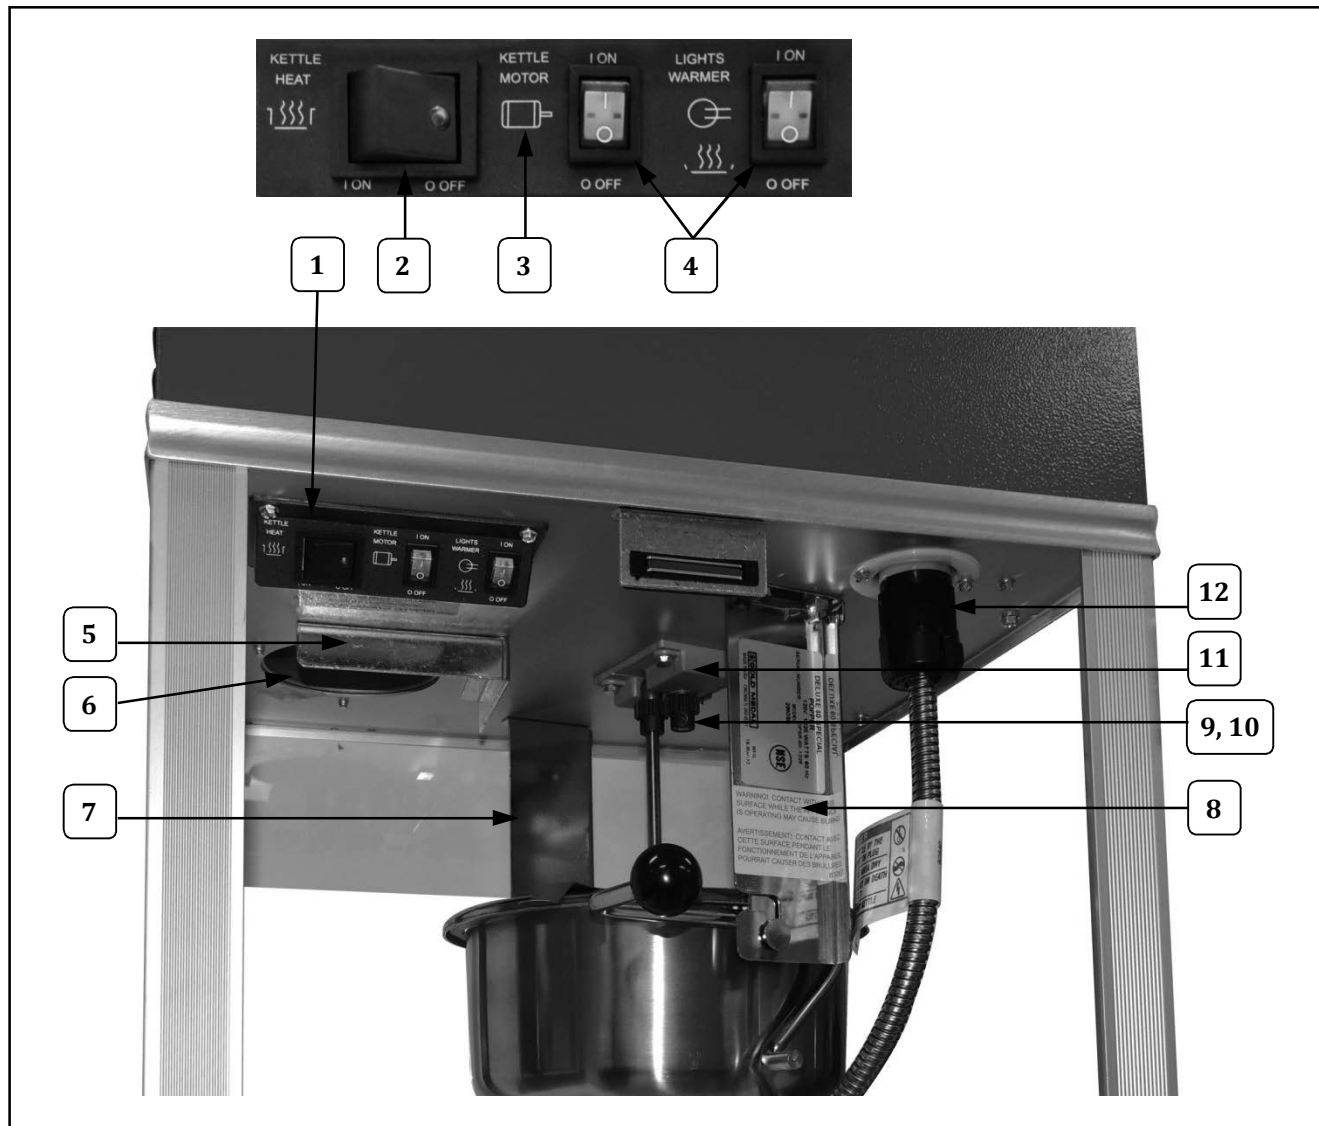

Cabinet Breakdown - Interior

Item	Part Description	Qty.	Part No. 2660SR
1	SMALL SWITCH BOX	1	48501
2	LIGHTED ROCKER SWITCH	1	42798
3	SMALL SWITCH LABEL	1	48502
4	DPST ROCKER SWITCH	2	42532
5	LIGHT SHIELD ANGLE	1	47799
6	REFLECTOR FLOOD, 65W (not shown)	1	41671
7	REAR HANGER ARM	1	49009
8	FRONT HANGER ARM	1	49010
9	SPUR GEAR	1	47060
10	SET SCREW 10-32 X 3/16	1	41742
11	GEAR BLOCK ASSEMBLY	1	67194NM
12	KETTLE RECPT 15A, TWST LC	1	49330