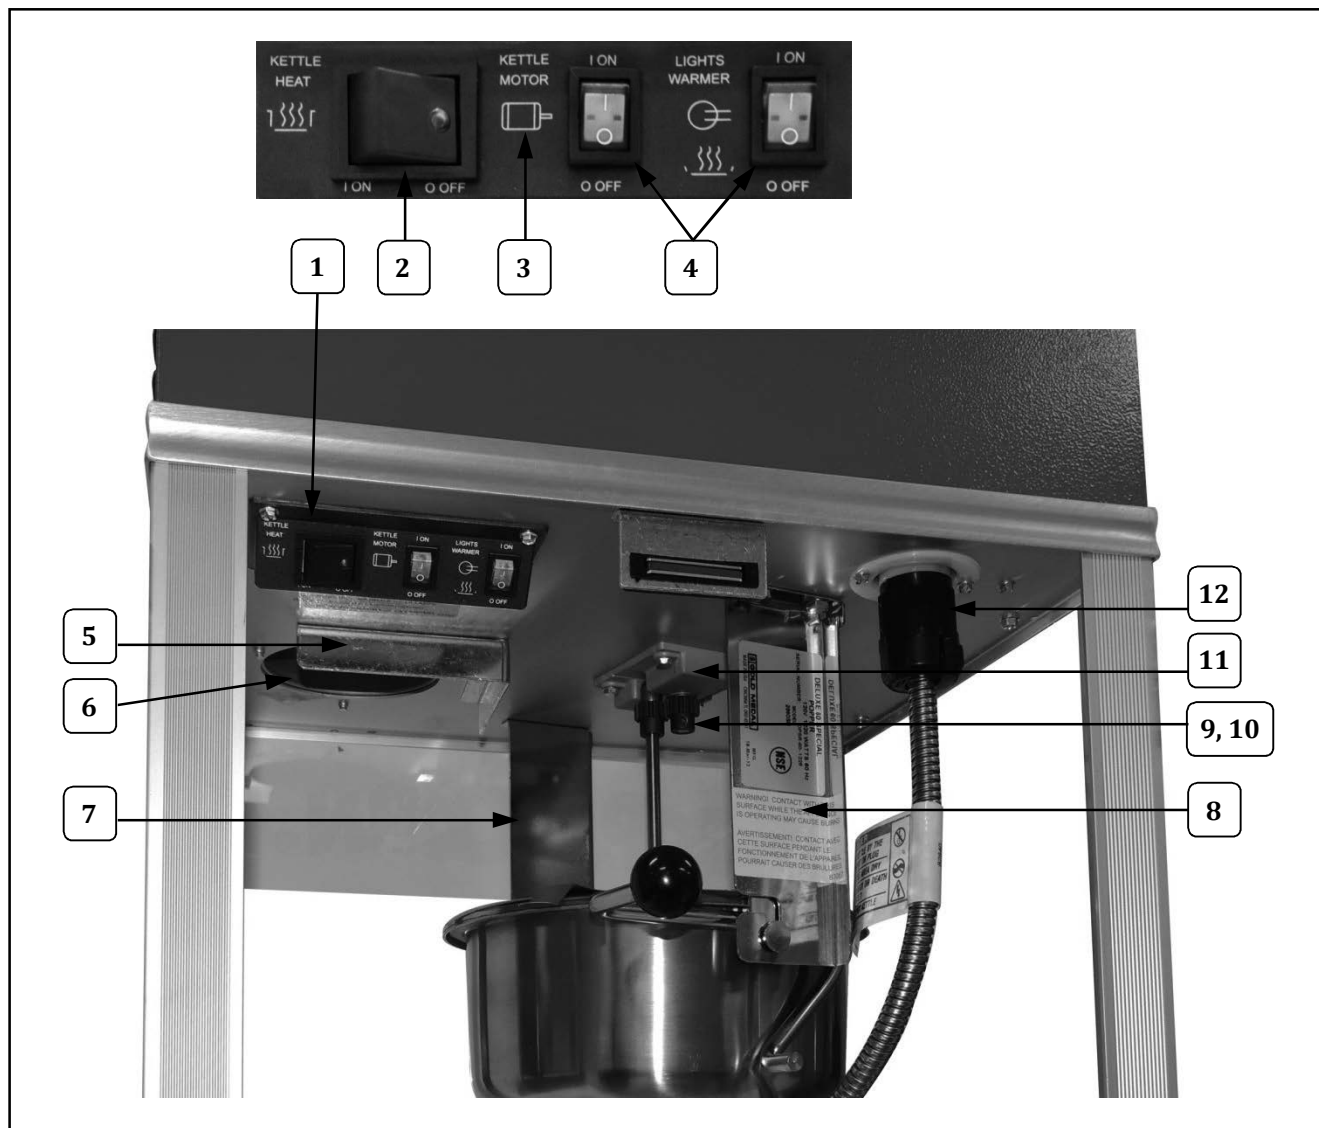

Cabinet Breakdown - Interior

Item	Part Description	Qty.	Part No. 2660SR
1	SMALL SWITCH BOX	1	48501
2	LIGHTED ROCKER SWITCH	1	42798
3	SMALL SWITCH LABEL	1	48502
4	DPST ROCKER SWITCH	2	42532
5	LIGHT SHIELD ANGLE	1	47799
6	REFLECTOR FLOOD, 65W (not shown)	1	41671
7	REAR HANGER ARM	1	49009
8	FRONT HANGER ARM	1	49010
9	SPUR GEAR	1	47060
10	SET SCREW 10-32 X 3/16	1	41742
11	GEAR BLOCK ASSEMBLY	1	67194NM
12	KETTLE RECPT 15A, TWST LC	1	49330