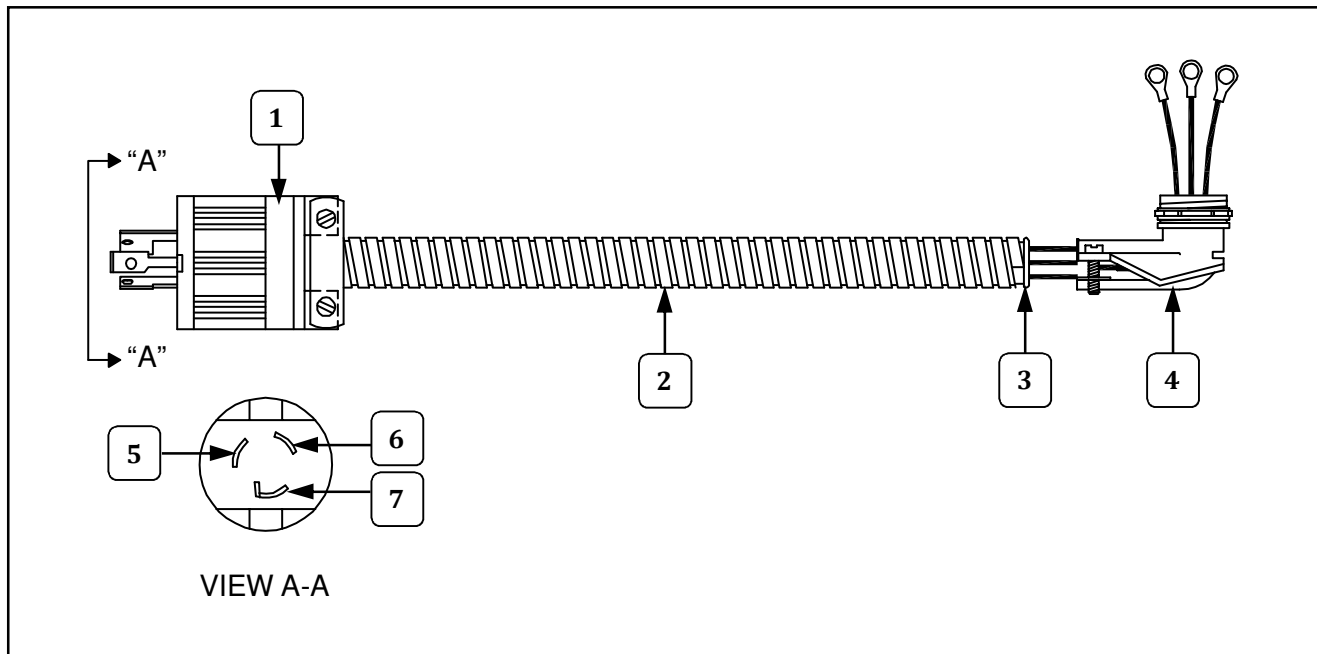

Kettle Lead Assembly (49328) – Individual Parts Breakdown

Item	Part Description	Qty.	Part No.
			~~49328~~
1	KETTLE PLUG 15A TWIST LOCK	1	49329
2	SS FLEX CONDUIT - 16 IN LONG	1	77079-16
3	7/16 CONDUIT BUSHING	1	77080NM
4	CONNECTOR 90 DEGREE	1	46241
5	KETTLE LEAD WIRE RED	1	49086
6	KETTLE LEAD WIRE WHITE	1	49087
7	KETTLE LEAD WIRE GREEN	1	49159