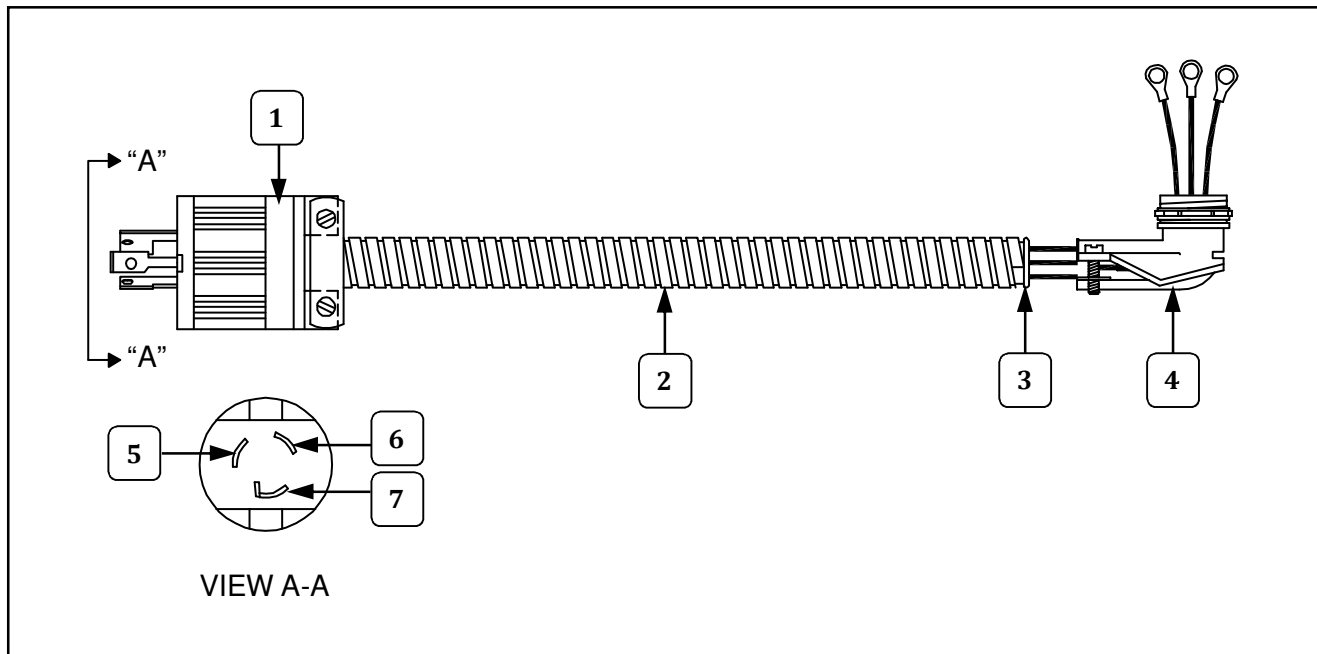

Kettle Lead Assembly (49328) – Individual Parts Breakdown

Item	Part Description	Qty.	Part No.
			49328
1	KETTLE PLUG 15A TWIST LOCK	1	49329
2	SS FLEX CONDUIT - 16 IN LONG	1	77079-16
3	7/16 CONDUIT BUSHING	1	77080NM
4	CONNECTOR 90 DEGREE	1	46241
5	KETTLE LEAD WIRE RED	1	49086
6	KETTLE LEAD WIRE WHITE	1	49087
7	KETTLE LEAD WIRE GREEN	1	49159