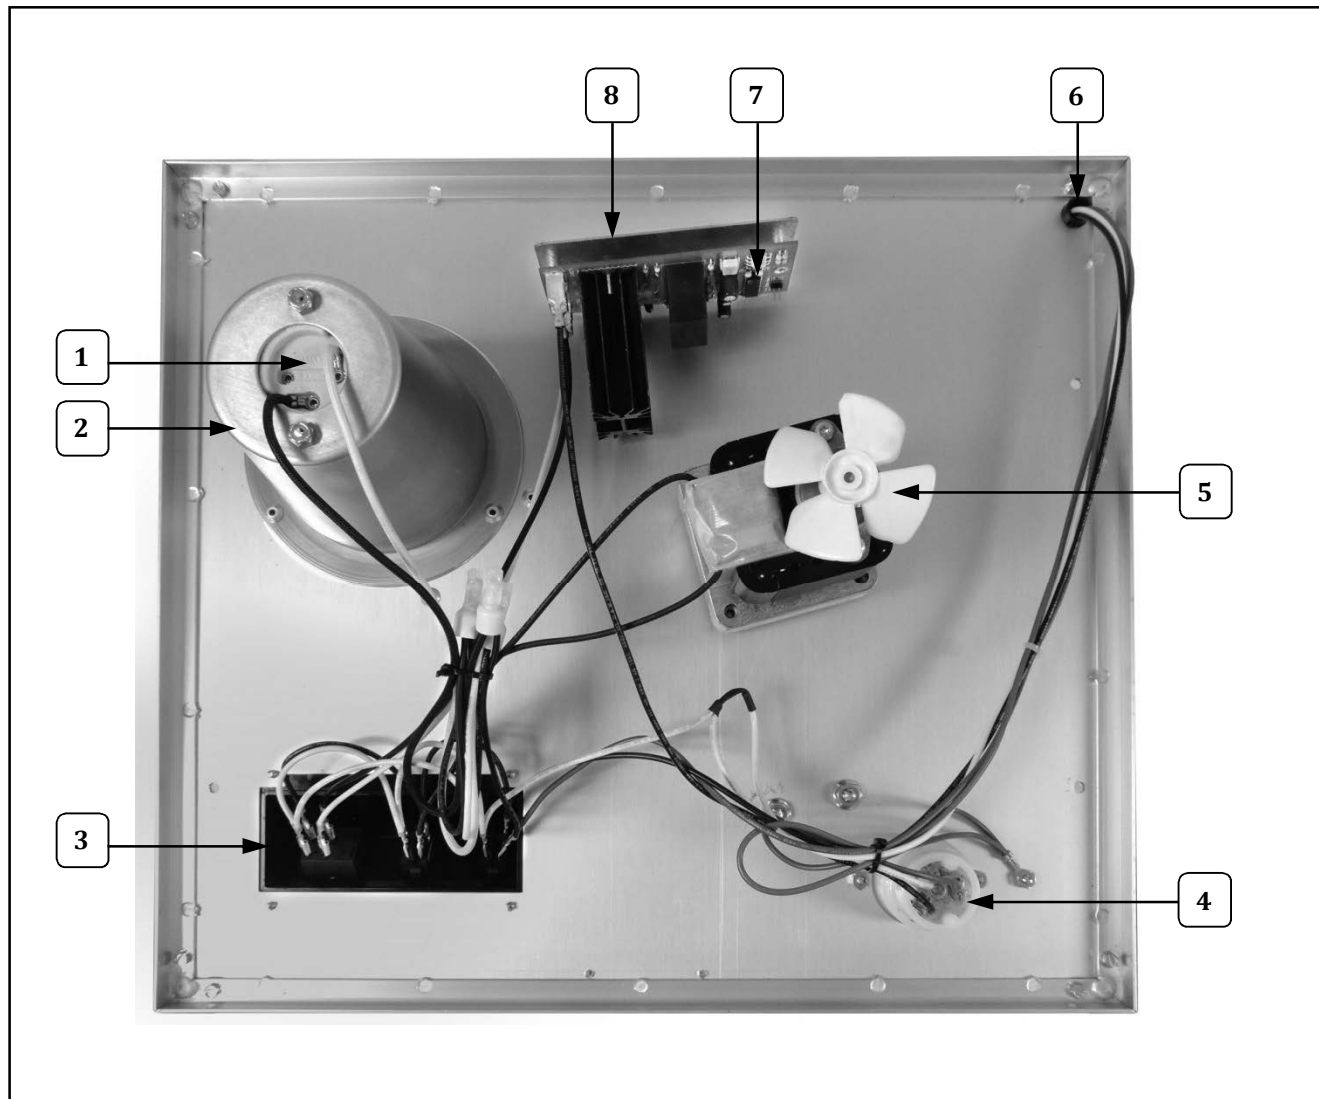

Dome Interior - Electrical Breakdown

Item	Part Description	Qty.	Part No. 2660SR
1	LAMP HOLDER	1	47047
2	LIGHT SHIELD CONICAL	1	49480
3	SMALL SWITCH BOX	1	48501
4	KETTLE RECPT	1	49330
5	KETTLE DRIVE MOTOR	1	47038
6	SNAP BUSHING, .500 IN	1	47236
7	POPCORN HEAT CONTROL	1	55269
8	HEAT CONTROL BRACKET	1	77860