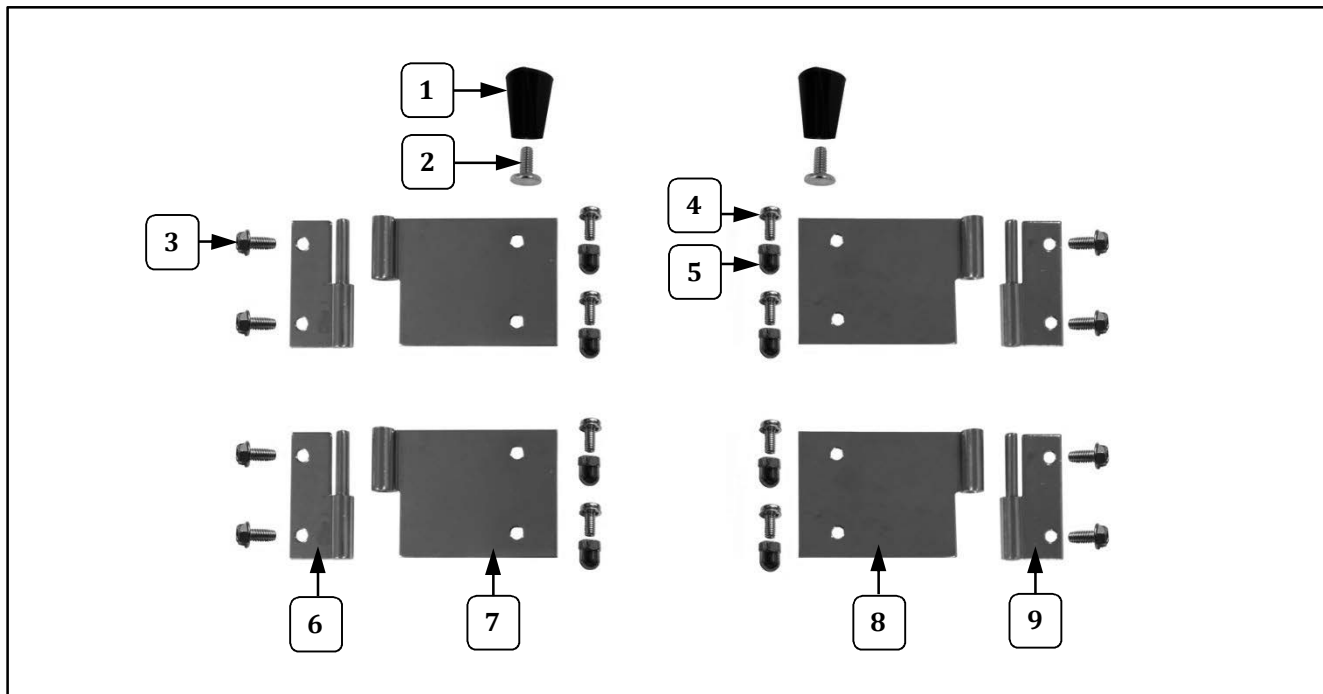

Door Hardware Kit 61380 - Individual Component Breakdown

Item	Part Description	Qty.	Part No.
			61380
1	KNOB LID LIFT	2	47120
2	TEE BOLT	2	75267
3	8-32 X 5/16 SLOTTED HEX	8	49594
4	8-32 X 3/8 PH PAN W/SEMS	8	42227
5	ACORN NUT #8-32	8	47702
6	MALE HINGE SHORT LEFT	2	41349
7	FEMALE HINGE LEFT HAND	2	61359
8	FEMALE HINGE RIGHT HAND	2	61373
9	MALE HINGE SHORT RIGHT	2	41350