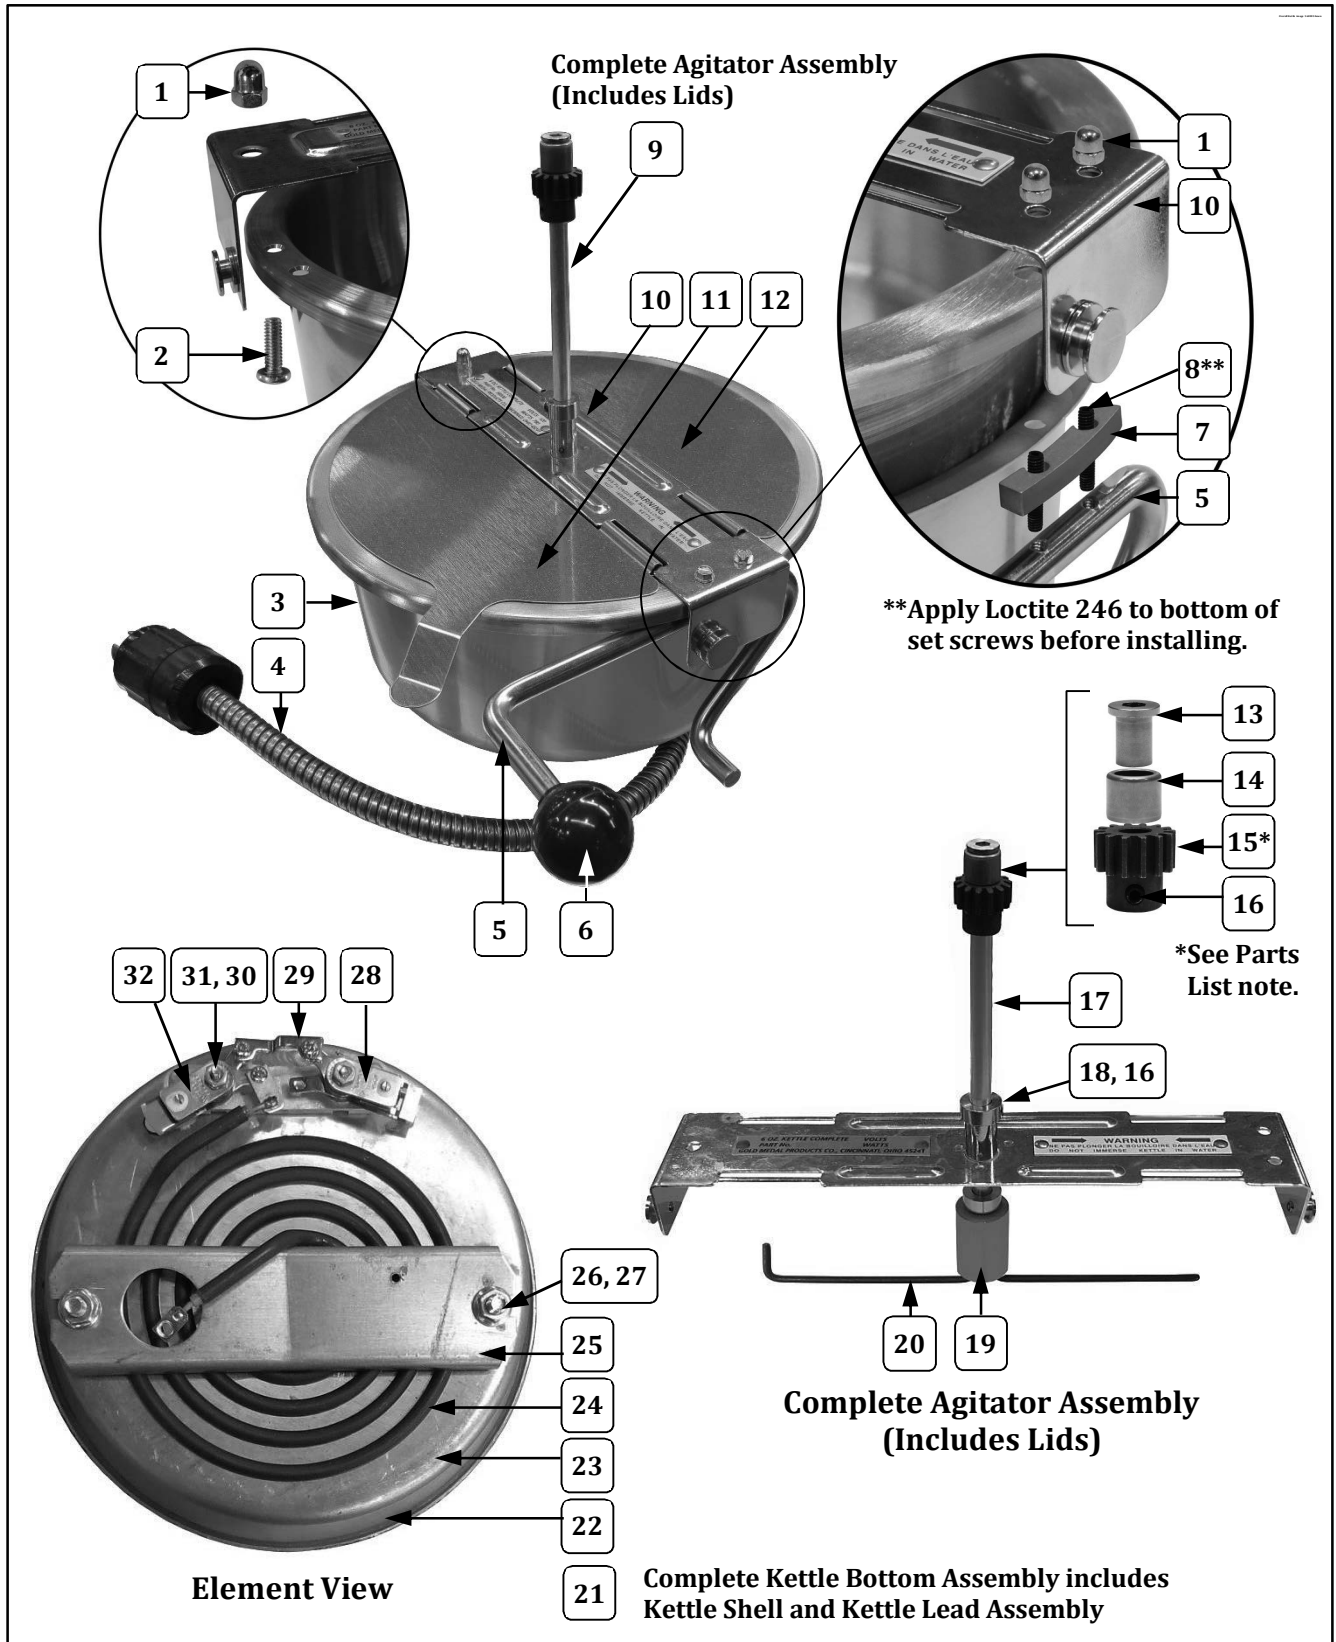

## Kettle Assembly – 49472N Parts List

Item	Part Description	Part No.
		49472N
1	ACORN NUT	47702
2	8-32 X 1/2 PHIL PAN M/S	47141
3	6 Oz. KETTLE SHELL	49431
4	6 Oz. KETTLE LEAD ASSY	49328
5	DUMP HANDLE RH	49314
6	DUMP HANDLE KNOB	47110
7	SPACER (For Dump Handle)	49362
8	8-32 X 1" SET SCREW	77933
9	LID & AGITATOR ASSY (Complete Assembly)	49906N
10	KETTLE CROSSBAR ASSEMBLY	49907N
11	FRONT LID W/FORMED LIFTER	49017
12	REAR KETTLE LID	49016
13	AGITATOR BEARING HUB	43434
14	NEEDLE BEARING	47106
15*	SPUR GEAR KIT (Includes 2 gears with set screws. Always replace Agitator Spur Gear and Kettle Drive Motor Gear as a set.)	47059K
16	SET SCREW #10-32 X 3/16	41742
17	6 Oz. AGITATOR SHAFT	69710
18	SET COLLAR 5/16 ID 5/8 OD	46649
19	AGITATOR WEIGHT	69715
20	6 Oz. STIR ROD	69714
<b>Kettle Bottom Assembly – Element View</b>		
21	8 oz. KETTLE BOTTOM ASSEMBLY (Complete Assembly - includes Kettle Shell, Kettle Lead Assembly and parts listed below)	49489N
22	6 oz. KETTLE GASKET	49368
23	6 oz. CLAD KETTLE	49596
24	120 VOLT 1125 WATT HEAT ELEMENT	49529
25	ELEMENT CLAMP	49532
26	5/16-18 SERRATED LOCK NUT	49317
27	5/16-18 X 3/4 SQUARE HEAD BOLT	49446
28	450°F THERMOSTAT (Two 6-32 X 3/16 Screws Included)	76089
29	THERMOSTAT SHUNT BAR	47193
30	8-32 TOP LOCK NUT (where used, always replace lock nut if removed)	67943
31	8-32 x 1 SS HEX SC (Holds Thermostat)	49076
32	525°F THERMOSTAT (Two 6-32 X 3/16 Screws Included)	76702