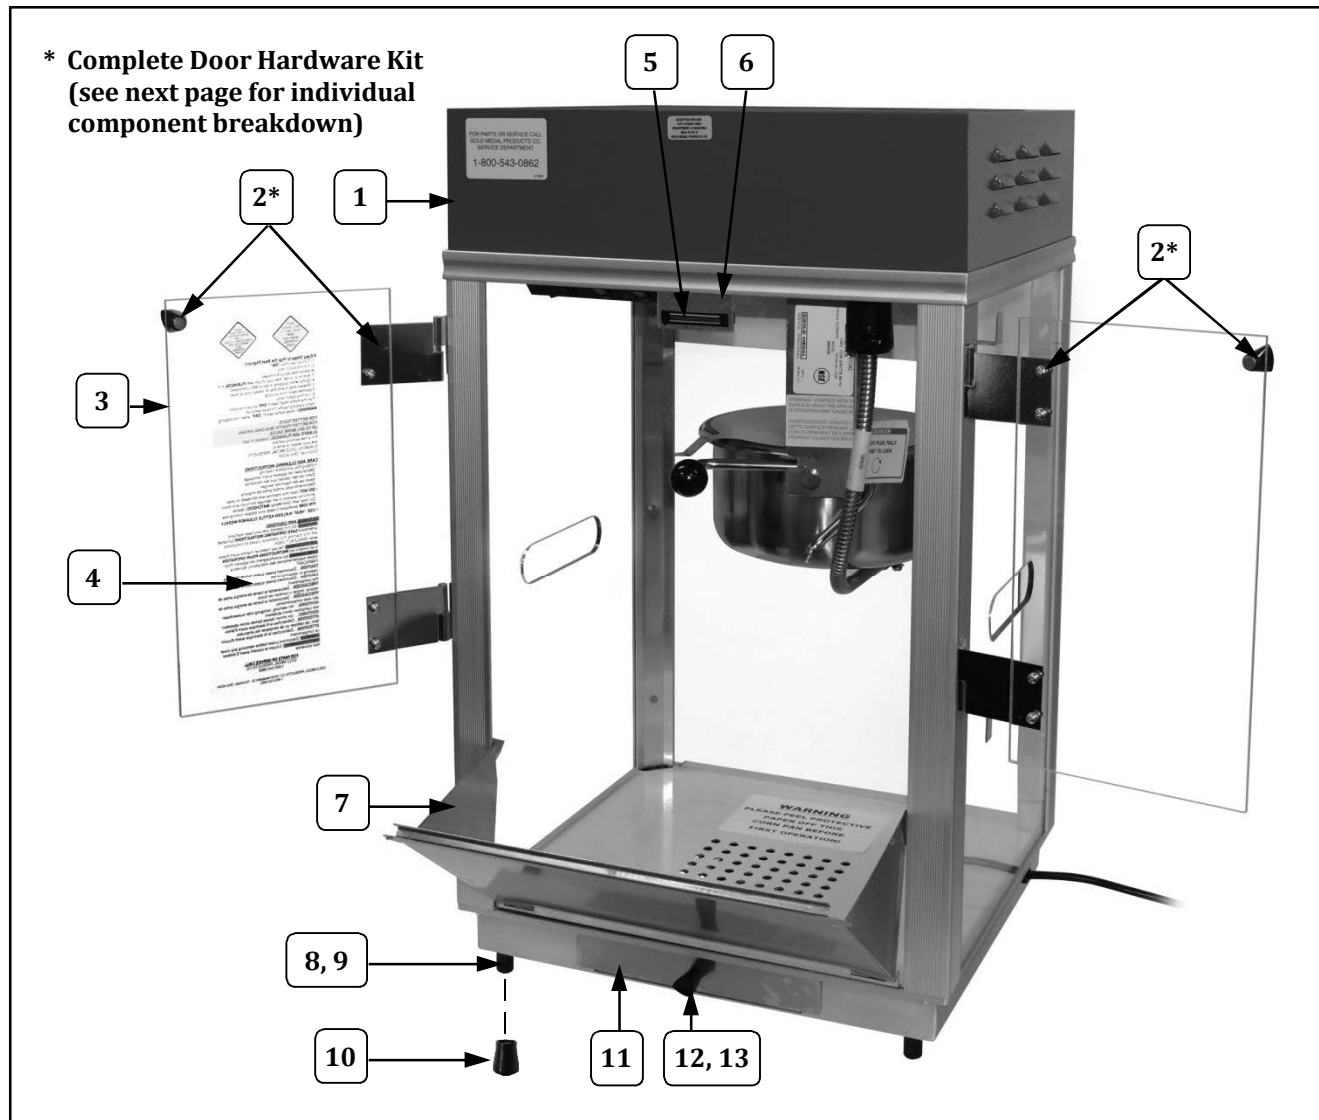

## Cabinet Breakdown – Exterior Rear View

Item	Part Description	Part No.
		2660SR
1	RED DOME	49456
2*	COMPLETE DOOR HARDWARE KIT	61380
3	HEAVY DUTY DOOR 2660 (door does not include hardware)	49396HD
4	UNIVERSAL POPCORN DECAL	41019
5	MAGNETIC CATCH	47561
6	MAGNETIC CATCH MT BRACKET	77089
7	DROP PANEL	49210
8	GLIDE	47328
9	10-24 X 3/4 HX HD SCREW	41314
10	CRUTCH TIP BLACK 70 DURO	49123
11	OLD MAID PAN	49100
12	KNOB LID LIFT	47120
13	8-32 X 3/8 PH PAN W/SEMS	42227