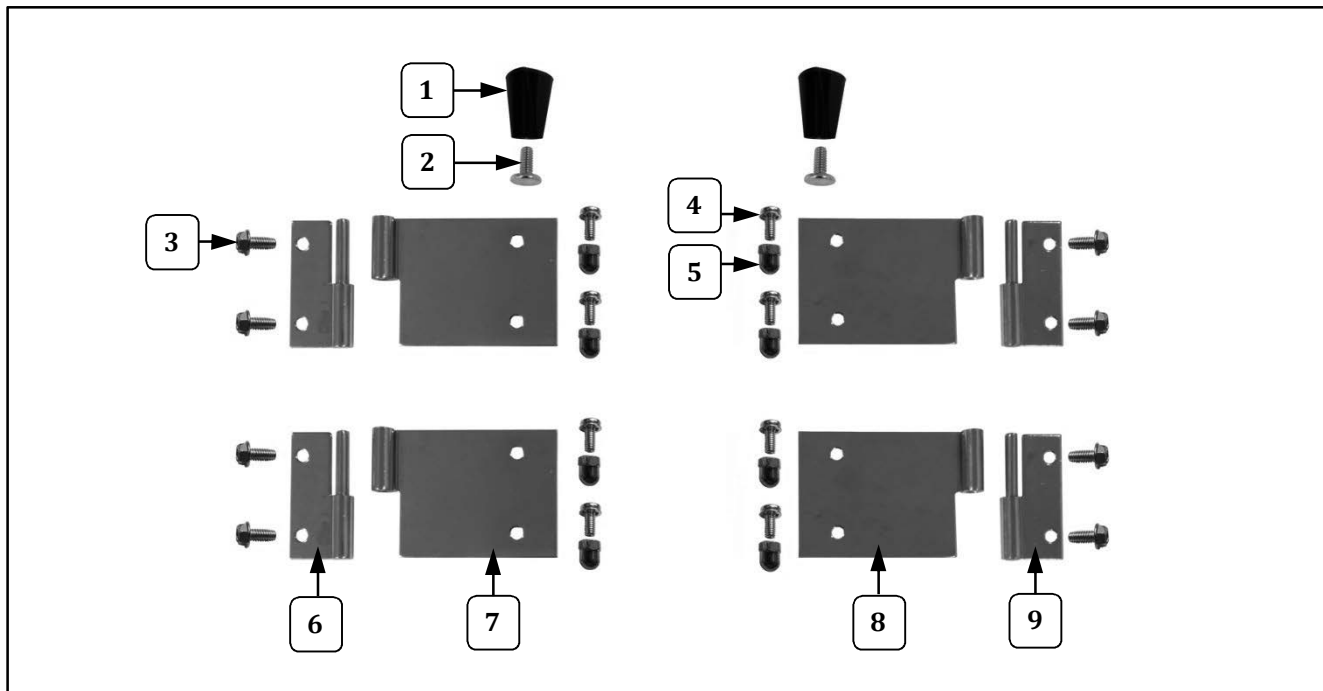

Door Hardware Kit 61380 - Individual Component Breakdown

Item	Part Description	Qty.	Part No.
			61380
1	KNOB LID LIFT	2	47120
2	TEE BOLT	2	75267
3	8-32 X 5/16 SLOTTED HEX	8	49594
4	8-32 X 3/8 PH PAN W/SEMS	8	42227
5	ACORN NUT #8-32	8	47702
6	MALE HINGE SHORT LEFT	2	41349
7	FEMALE HINGE LEFT HAND	2	61359
8	FEMALE HINGE RIGHT HAND	2	61373
9	MALE HINGE SHORT RIGHT	2	41350