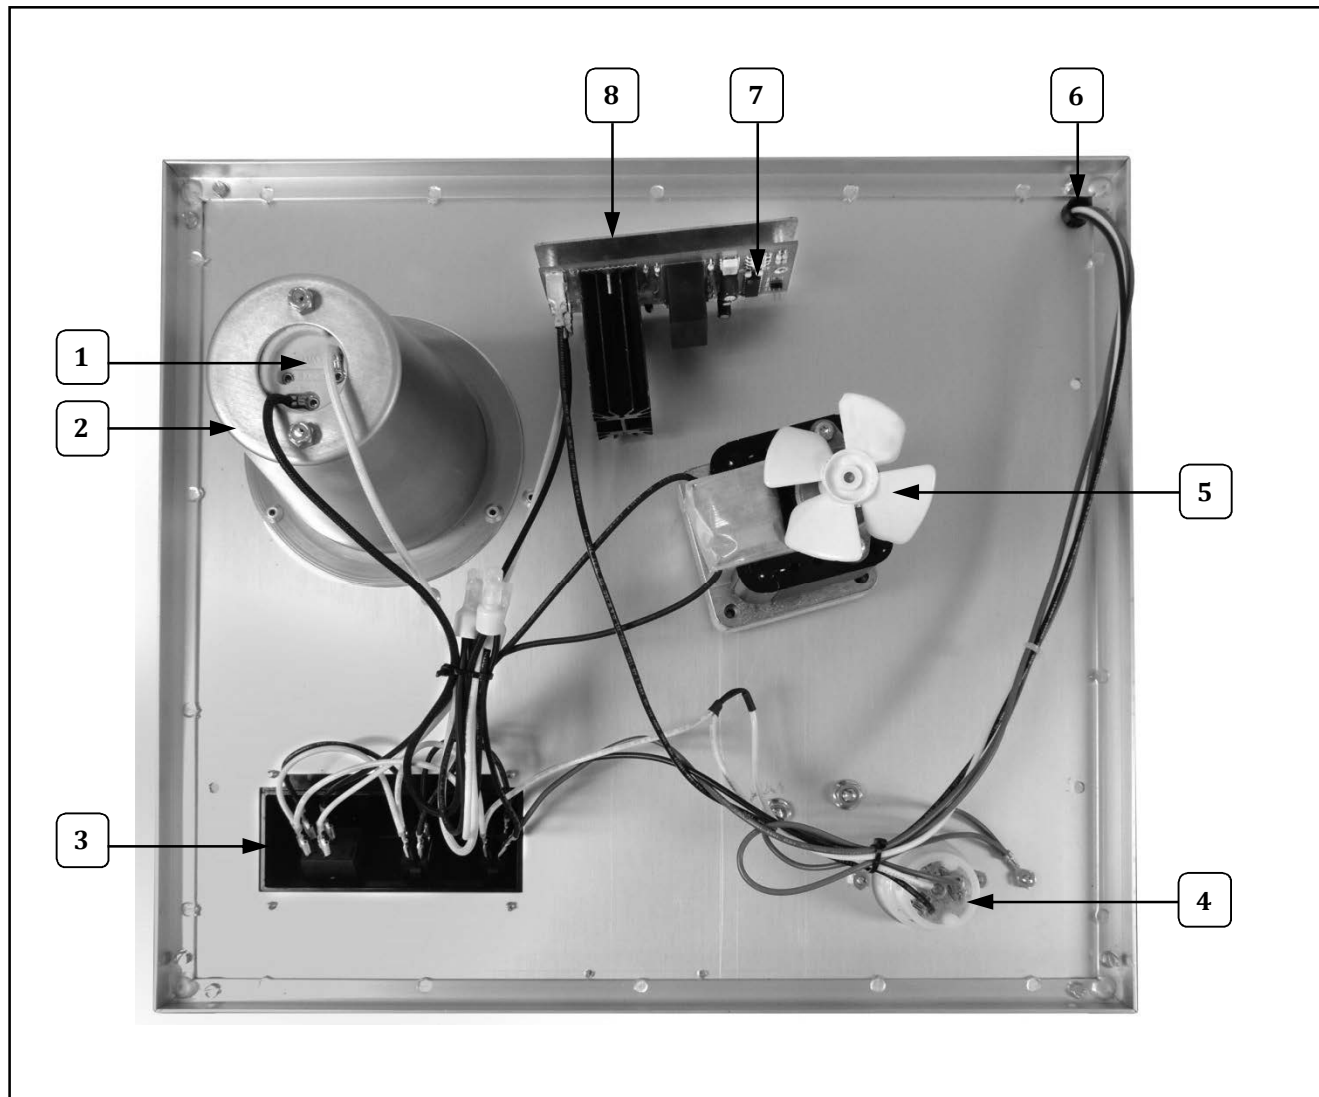

Dome Interior - Electrical Breakdown

Item	Part Description	Qty.	Part No. 2660SR
1	LAMP HOLDER	1	47047
2	LIGHT SHIELD CONICAL	1	49480
3	SMALL SWITCH BOX	1	48501
4	KETTLE RECPT	1	49330
5	KETTLE DRIVE MOTOR	1	47038
6	SNAP BUSHING, .500 IN	1	47236
7	POPCORN HEAT CONTROL	1	55269
8	HEAT CONTROL BRACKET	1	77860