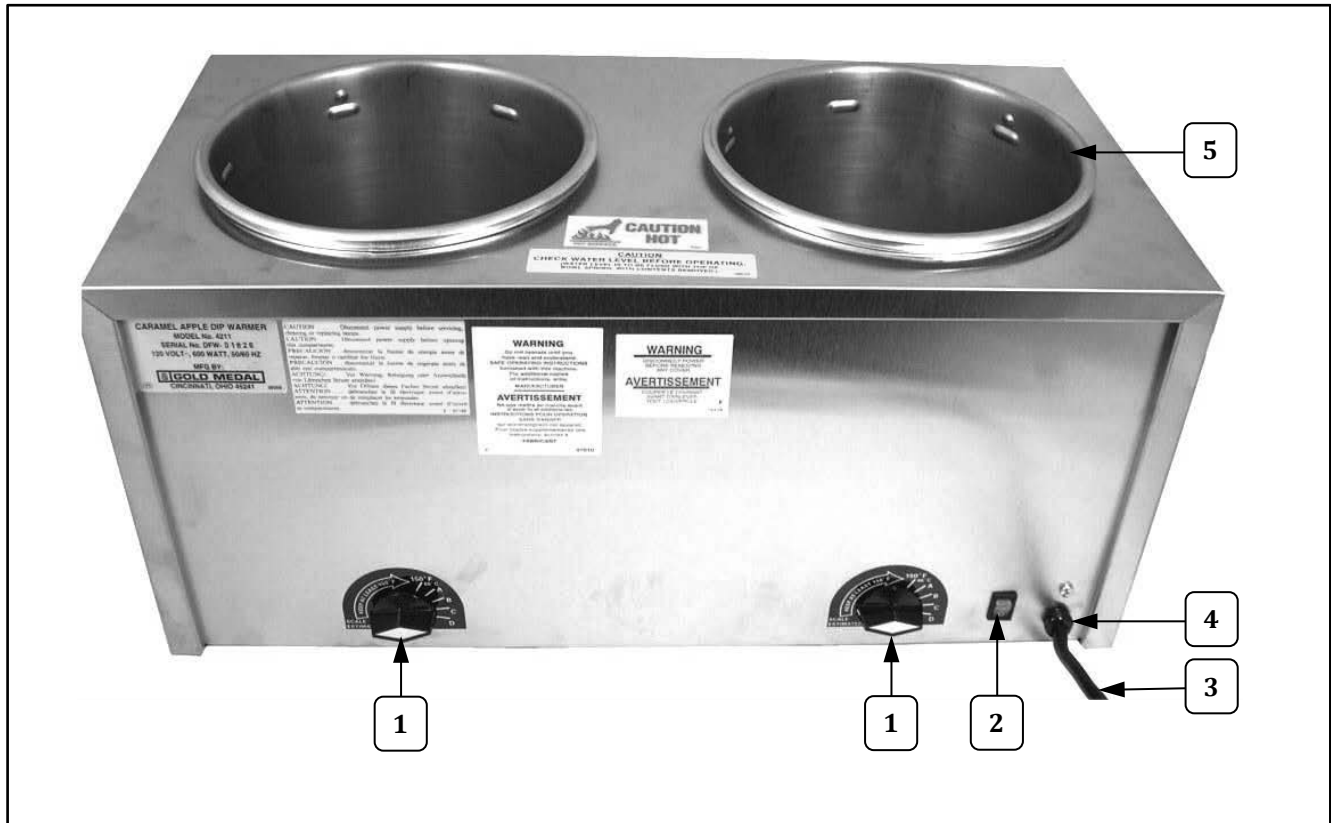

Cabinet Exterior – Front View

Item	Part Description	Qty.	Part Number	
			4211	4211EX
1	KNOB, HEAT CONTROL	2	87049	87049
2	ROCKER SWITCH	1	42532	42532
3	POWER SUPPLY CORD	1	22038	42369
4	STRAIN RELIEF	1	44073	44073
5	WATER TANK ASSY	2	38029	38029