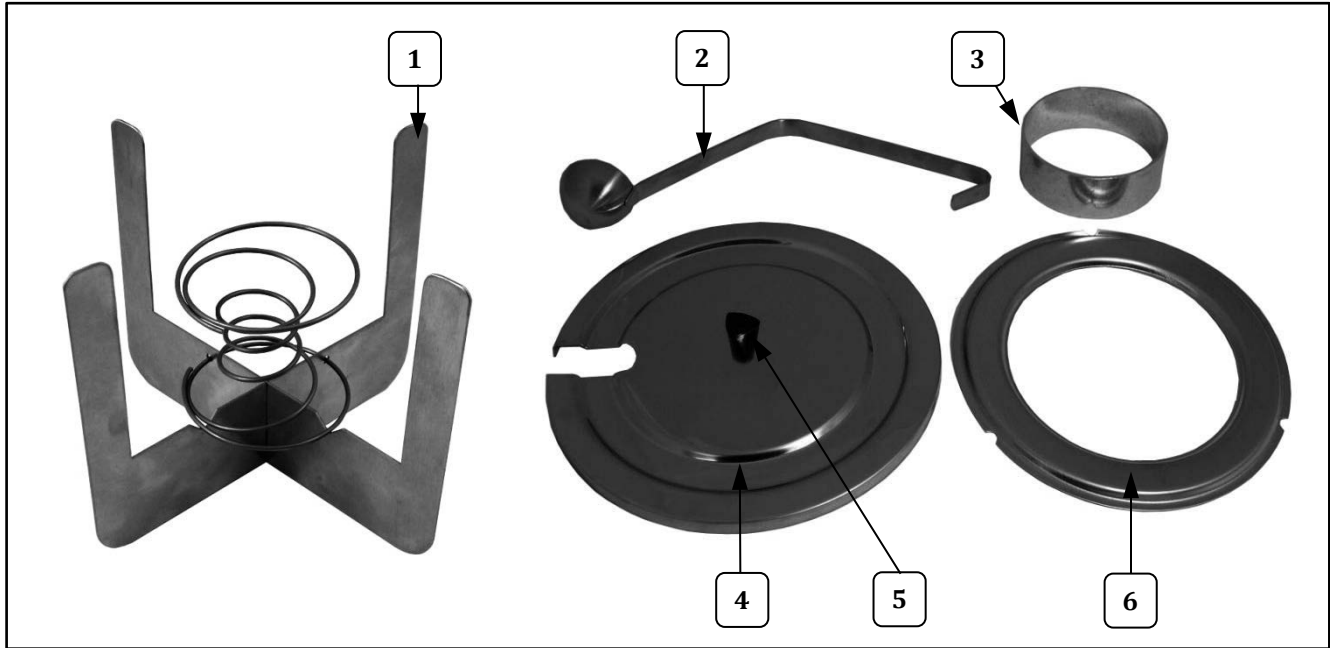

Unit Accessories

Item	Part Description	Qty.	Part Number	
			4211	4211EX
1	CAN HOLDER W/SPRING	2	38540	38540
2	3/4 OZ DIPPER	2	38129	38129
3	BOWL PLATFORM	2	38120	38120
4	LID W/KNOB	2	38042	38042
5	KNOB LID LIFT	2	47120	47120
6	LOCK RING	2	38031	38031