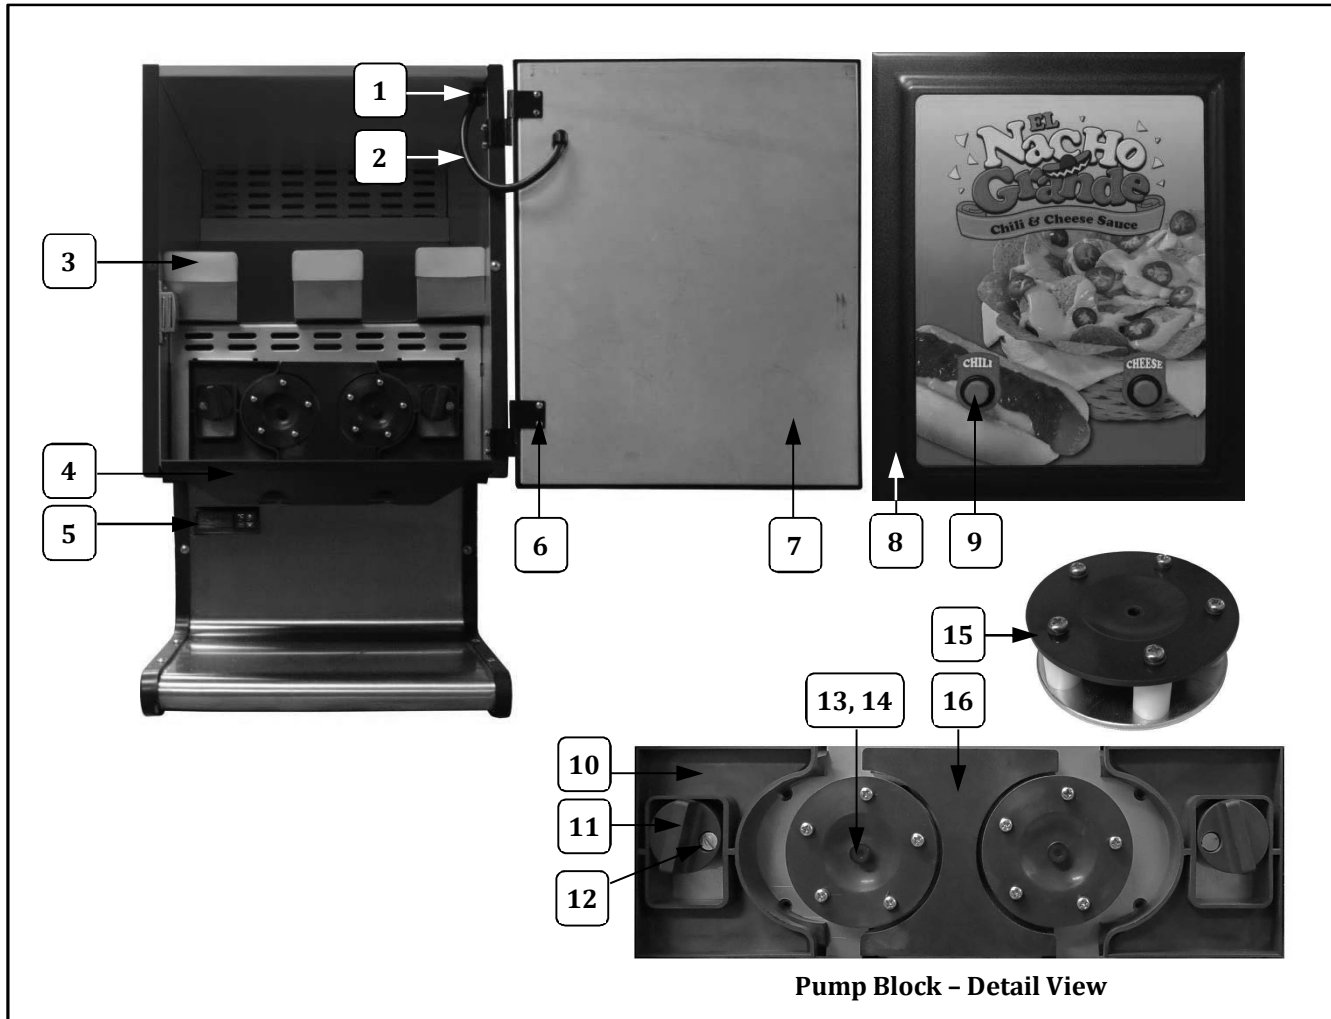

Cabinet Front View - Interior/Exterior

Pump Block - Detail View

Item	Part Description	Part Number
		5301
1	DOOR POWER CORD	37009
2	SR-6P3-4 STRAIN RELIEF	76026
3	INTERIOR BAG SUPPORT	36085
4	BLACK SLIDE PAN (Tray)	36095
5	HEAT CONTROL	36102
6	HINGE KIT (contains both hinge sets)	69043
7	DOOR BASE PANEL SUPPORT	36097
8	BLACK EXTERIOR DOOR PANEL	36098
9	SWITCH	36038
10	SLIDING PUMP BLOCK	36031
11	PUMP CAM LOCK	36032
12	M5 SLOTTED SCREW	77125
13	PUMP MOUNT THUMB SCREW	77122
14	M3-WASHER-SPRING	77130
15	5 ROLLER PUMP HEAD ASSEMBLY	36105
16	BLACK PUMP CENTER	36100