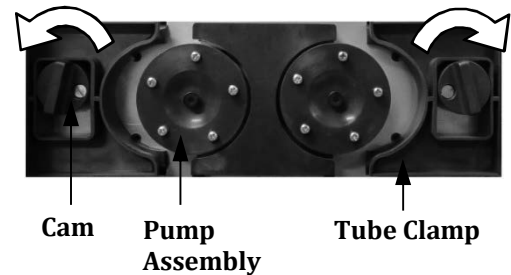

Basket Liner Installation

Inside view of Bag Support Tray

Step 1. Open the cabinet door and locate the Bag Support Tray. **Caution:** Tray may be hot when adding or changing the product.

Step 2. Position a Basket Liner as shown above for each tray opening.

Product Installation

Step 1: Pull ring to remove fitting cover from a preheated product bag. Use a new dispenser tube (PN 5285) for each bag.

Step 2: The dispenser tube will pierce the inner seal of the bag when installed. Make sure the cap is securely threaded onto the bag fitting. **Caution:** Product may be hot.