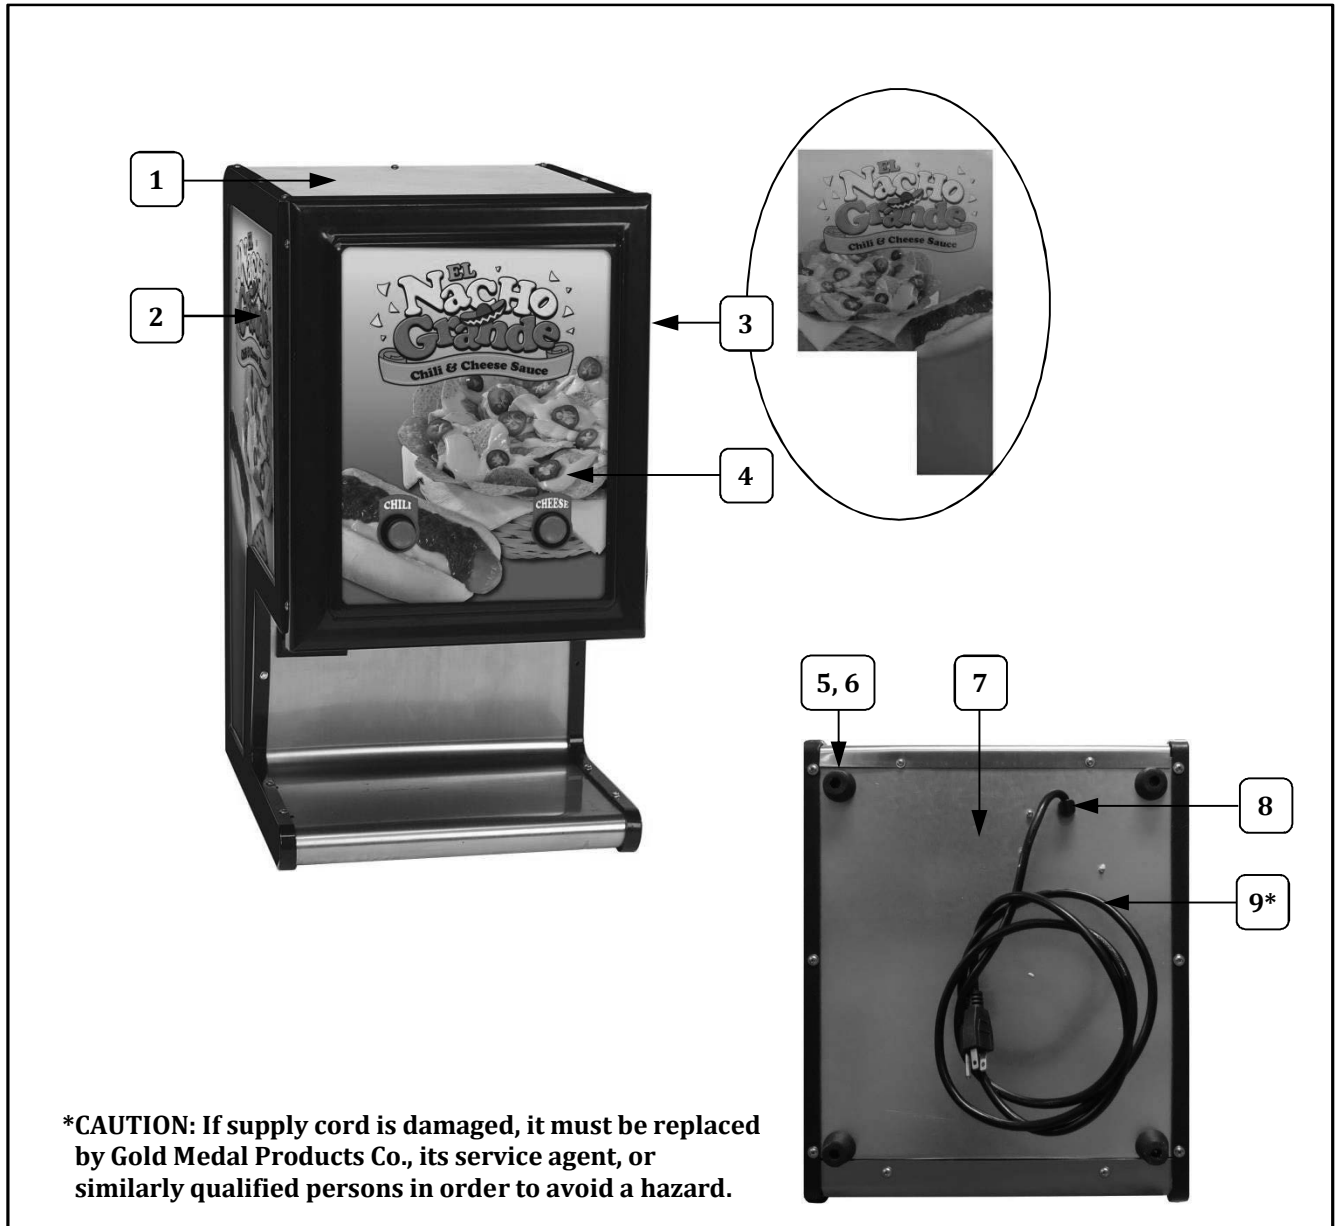

Cabinet Exterior – Decals and Bottom View

Item	Part Description	Part Number
		5301
1	TOP COVER PANEL	36090
2	LEFT PANEL DECAL	69002
3	RIGHT PANEL DECAL	69003
4	DOOR DECAL	69004
5	RUBBER BUMPER FOOT	87247
6	10-32 X 7/8 FLAT HD SCREW	69045
7	BASE PLATE	36080
8	SR-6P3-4 STRAIN RELIEF	76026
9	POWER CORD W/PCBA CONNECT	23038