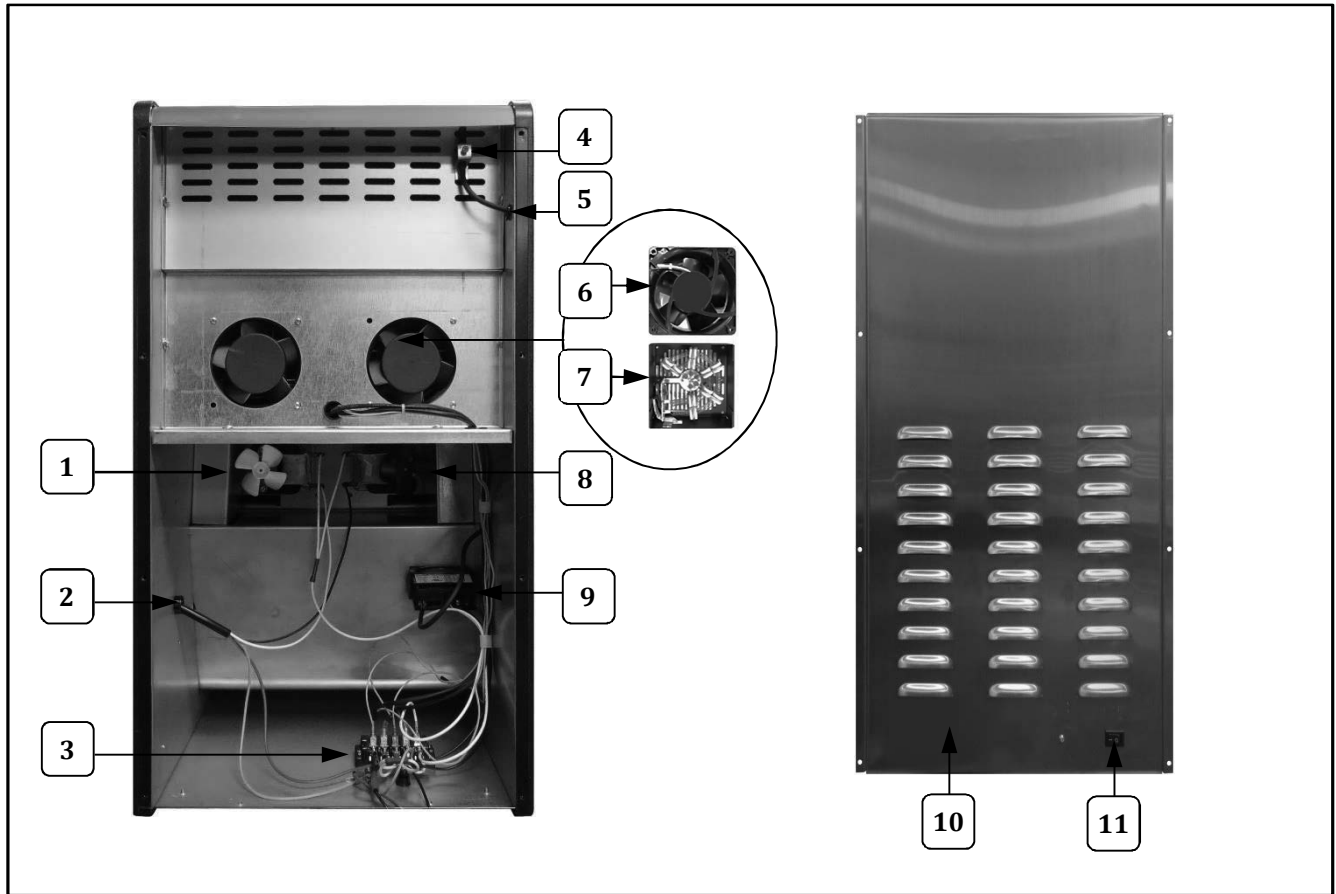

Cabinet Back View – Interior/Exterior

Item	Part Description	Part Number
		5301
1	120 VOLT CW MOTOR (White Fan)	36088R
2	.625" SNAP BUSHING	47282
3	TERMINAL BLOCK	69044
4	HEAT CONTROL SENSOR	36103
5	.500" SNAP BUSHING	47236
6	120 VOLT FAN	36075
7	HEATER ASSEMBLY SQ	36109
8	120 VOLT CCW MOTOR (Black Fan)	36088
9	HEAT CONTROL	36102
10	EXTERIOR REAR PANEL	36092
11	ROCKER SWITCH DPST	42532