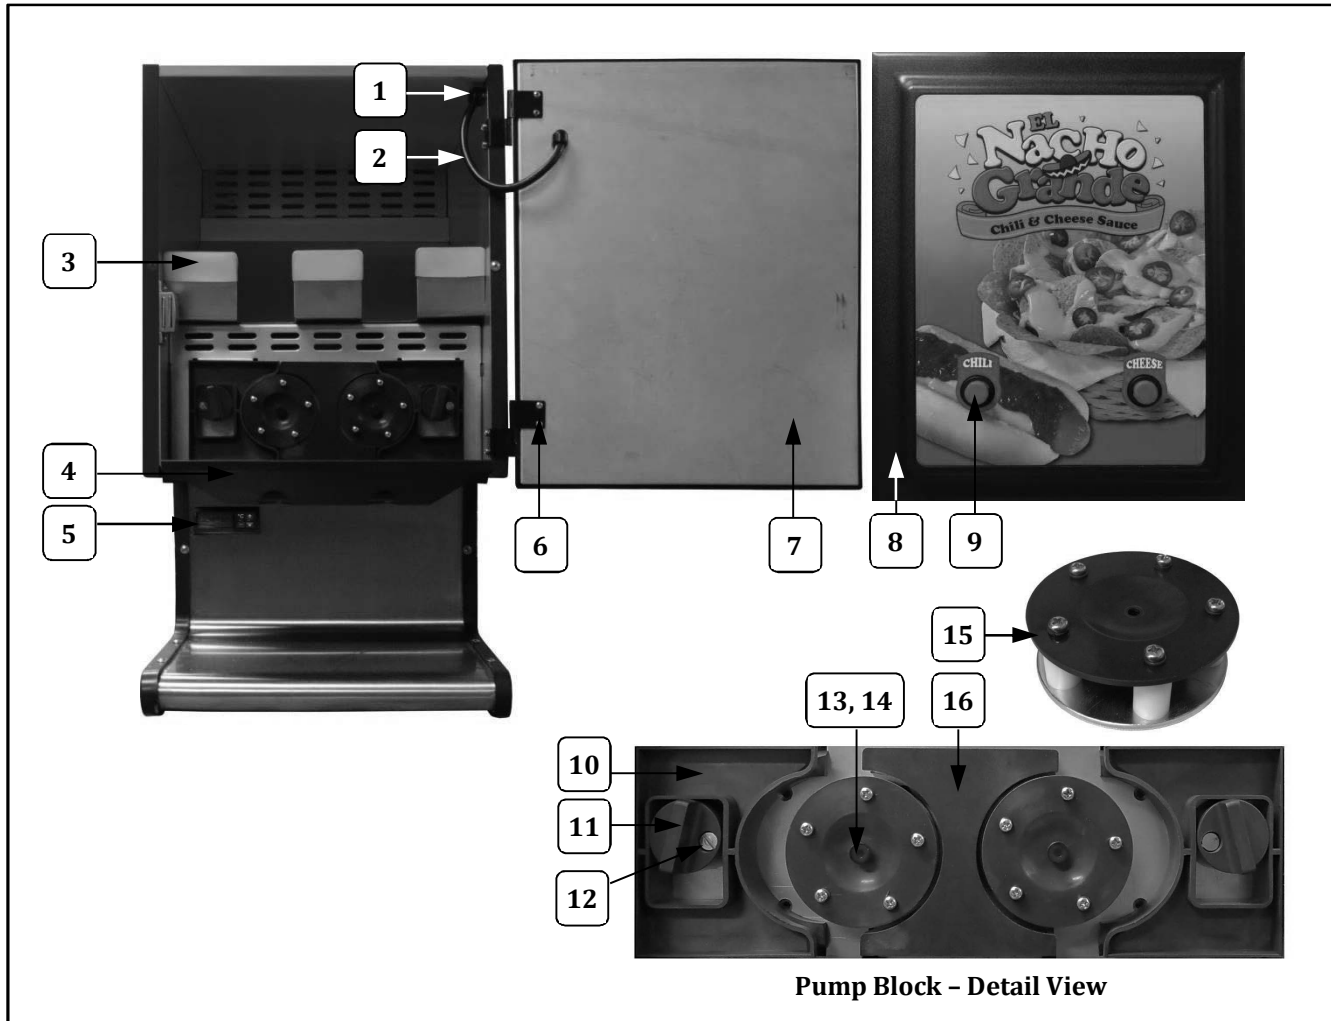

Cabinet Front View - Interior/Exterior

Pump Block - Detail View

Item	Part Description	Part Number
		5301
1	DOOR POWER CORD	37009
2	SR-6P3-4 STRAIN RELIEF	76026
3	INTERIOR BAG SUPPORT	36085
4	BLACK SLIDE PAN (Tray)	36095
5	HEAT CONTROL	36102
6	HINGE KIT (contains both hinge sets)	69043
7	DOOR BASE PANEL SUPPORT	36097
8	BLACK EXTERIOR DOOR PANEL	36098
9	SWITCH	36038
10	SLIDING PUMP BLOCK	36031
11	PUMP CAM LOCK	36032
12	M5 SLOTTED SCREW	77125
13	PUMP MOUNT THUMB SCREW	77122
14	M3-WASHER-SPRING	77130
15	5 ROLLER PUMP HEAD ASSEMBLY	36105
16	BLACK PUMP CENTER	36100