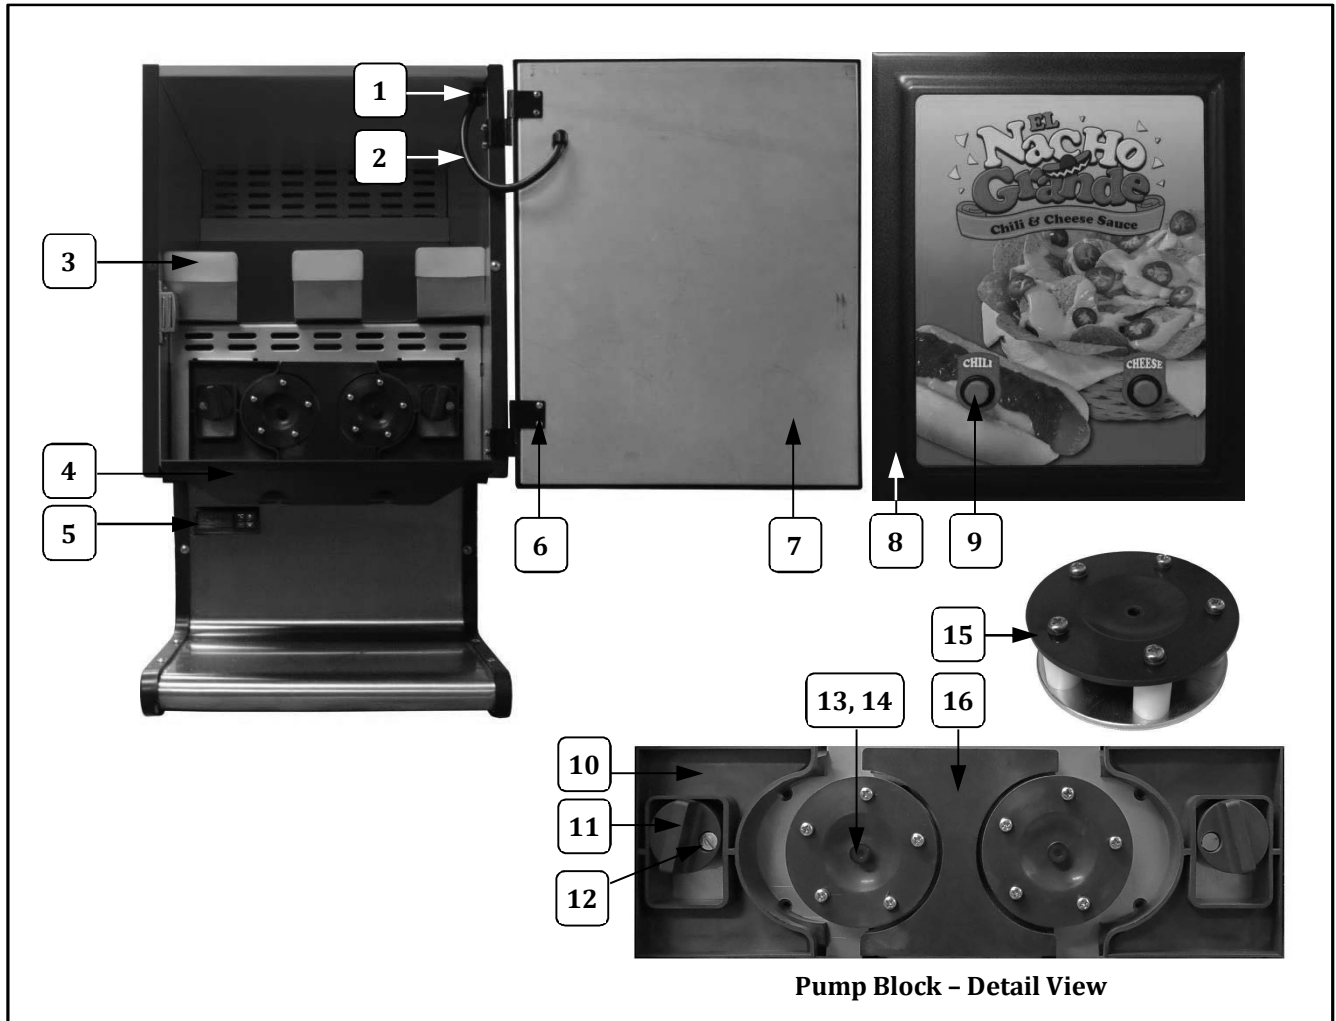

Cabinet Front View - Interior/Exterior

Pump Block - Detail View

Item	Part Description	Part Number
		5301
1	DOOR POWER CORD	37009
2	SR-6P3-4 STRAIN RELIEF	76026
3	INTERIOR BAG SUPPORT	36085
4	BLACK SLIDE PAN (Tray)	36095
5	HEAT CONTROL	36102
6	HINGE KIT (contains both hinge sets)	69043
7	DOOR BASE PANEL SUPPORT	36097
8	BLACK EXTERIOR DOOR PANEL	36098
9	SWITCH	36038
10	SLIDING PUMP BLOCK	36031
11	PUMP CAM LOCK	36032
12	M5 SLOTTED SCREW	77125
13	PUMP MOUNT THUMB SCREW	77122
14	M3-WASHER-SPRING	77130
15	5 ROLLER PUMP HEAD ASSEMBLY	36105
16	BLACK PUMP CENTER	36100