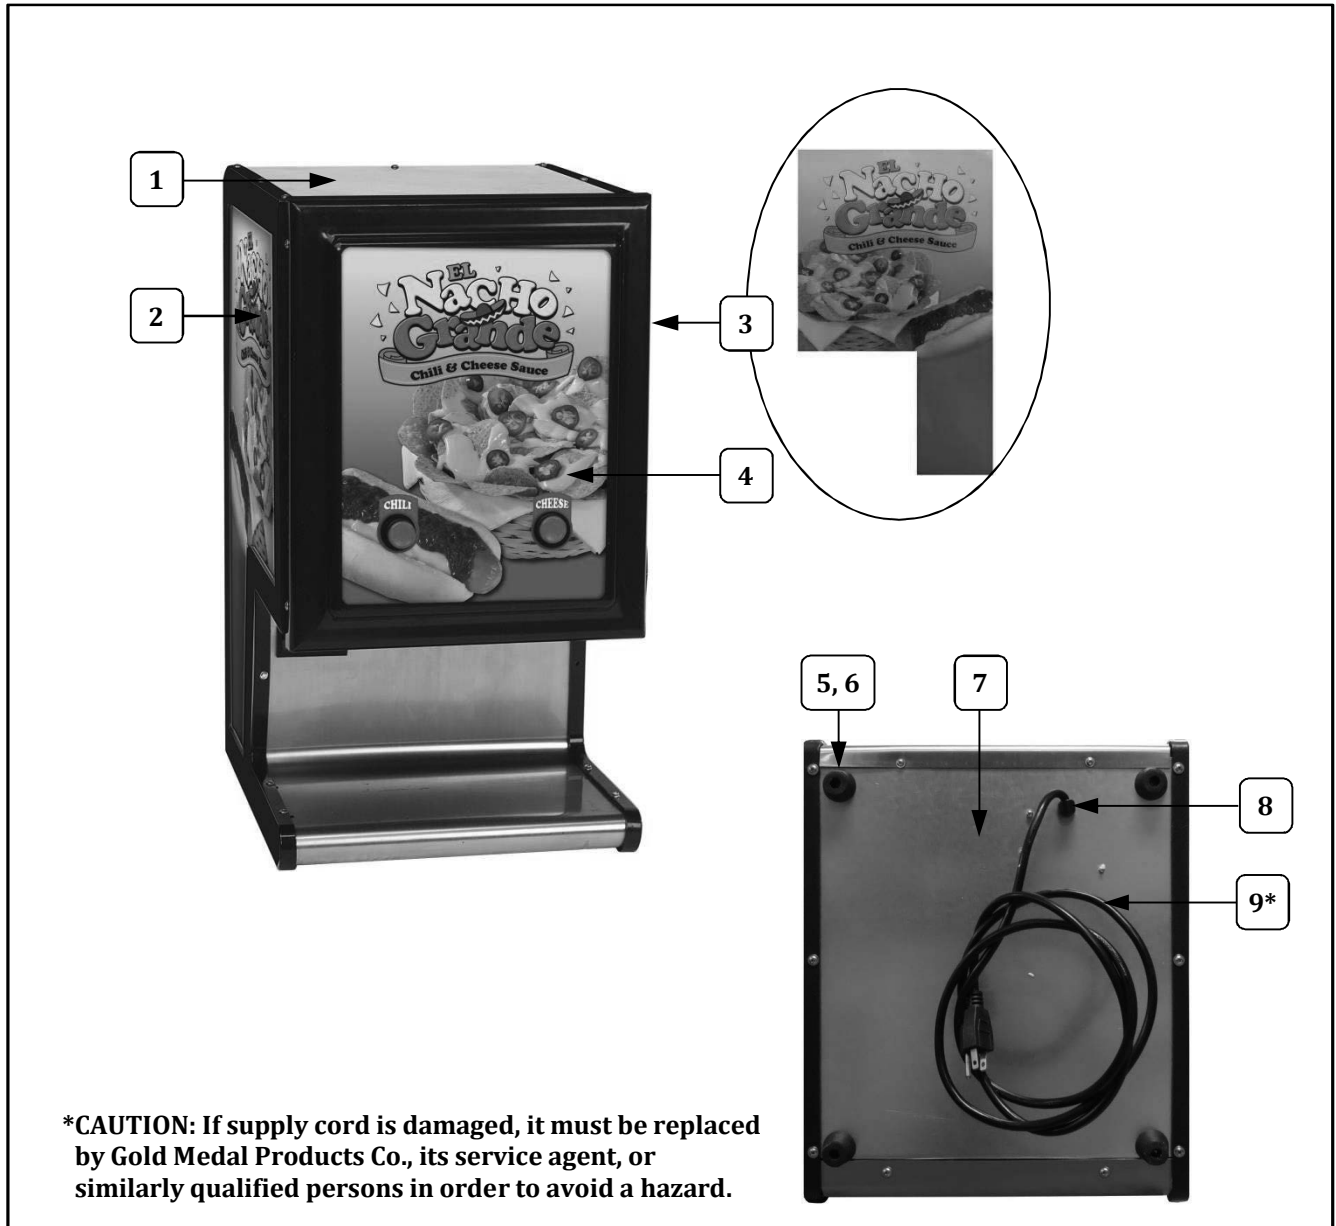

Basket Liner Installation

Inside view of Bag Support Tray

Step 1. Open the cabinet door and locate the Bag Support Tray. **Caution:** Tray may be hot when adding or changing the product.

Step 2. Position a Basket Liner as shown above for each tray opening.

Product Installation

Step 1: Pull ring to remove fitting cover from a preheated product bag. Use a new dispenser tube (PN 5285) for each bag.

Step 2: The dispenser tube will pierce the inner seal of the bag when installed. Make sure the cap is securely threaded onto the bag fitting. **Caution:** Product may be hot.

Step 3: Open the front door of the dispenser. Open the tube clamps by turning both cams in the direction away from the pump assembly (see image above).

Cabinet Exterior – Decals and Bottom View

***CAUTION:** If supply cord is damaged, it must be replaced by Gold Medal Products Co., its service agent, or similarly qualified persons in order to avoid a hazard.