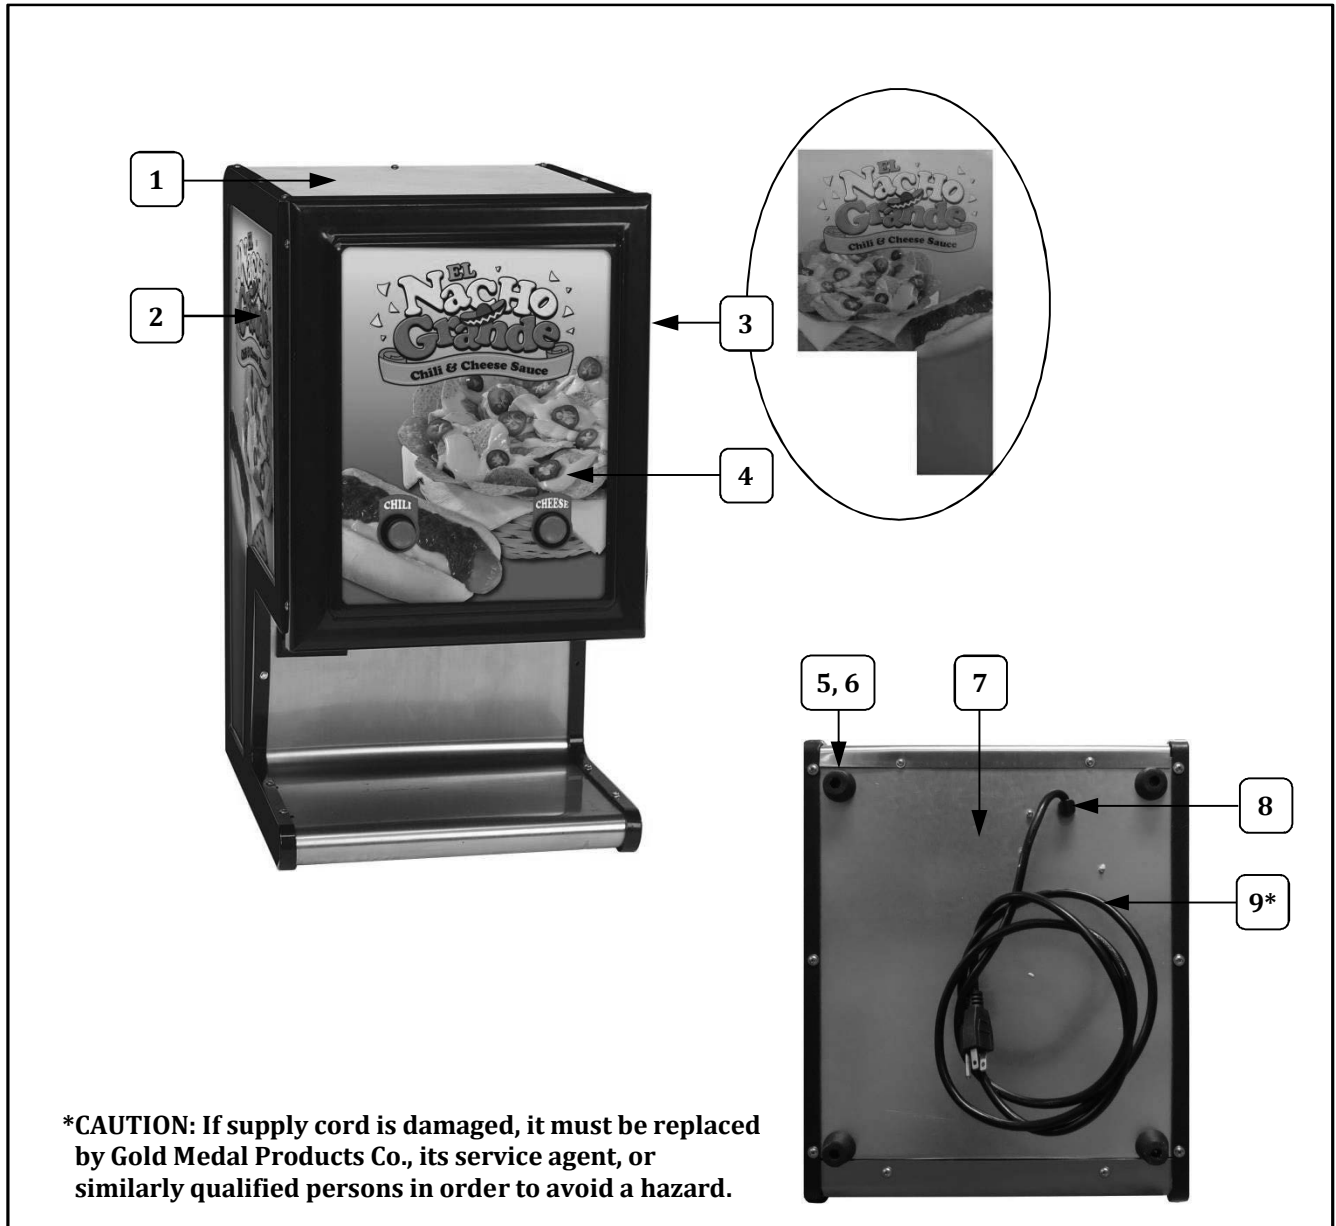

Cabinet Exterior – Decals and Bottom View

*CAUTION: If supply cord is damaged, it must be replaced by Gold Medal Products Co., its service agent, or similarly qualified persons in order to avoid a hazard.

Item	Part Description	Part Number
		5301
1	TOP COVER PANEL	36090
2	LEFT PANEL DECAL	69002
3	RIGHT PANEL DECAL	69003
4	DOOR DECAL	69004
5	RUBBER BUMPER FOOT	87247
6	10-32 X 7/8 FLAT HD SCREW	69045
7	BASE PLATE	36080
8	SR-6P3-4 STRAIN RELIEF	76026
9	POWER CORD W/PCBA CONNECT	23038