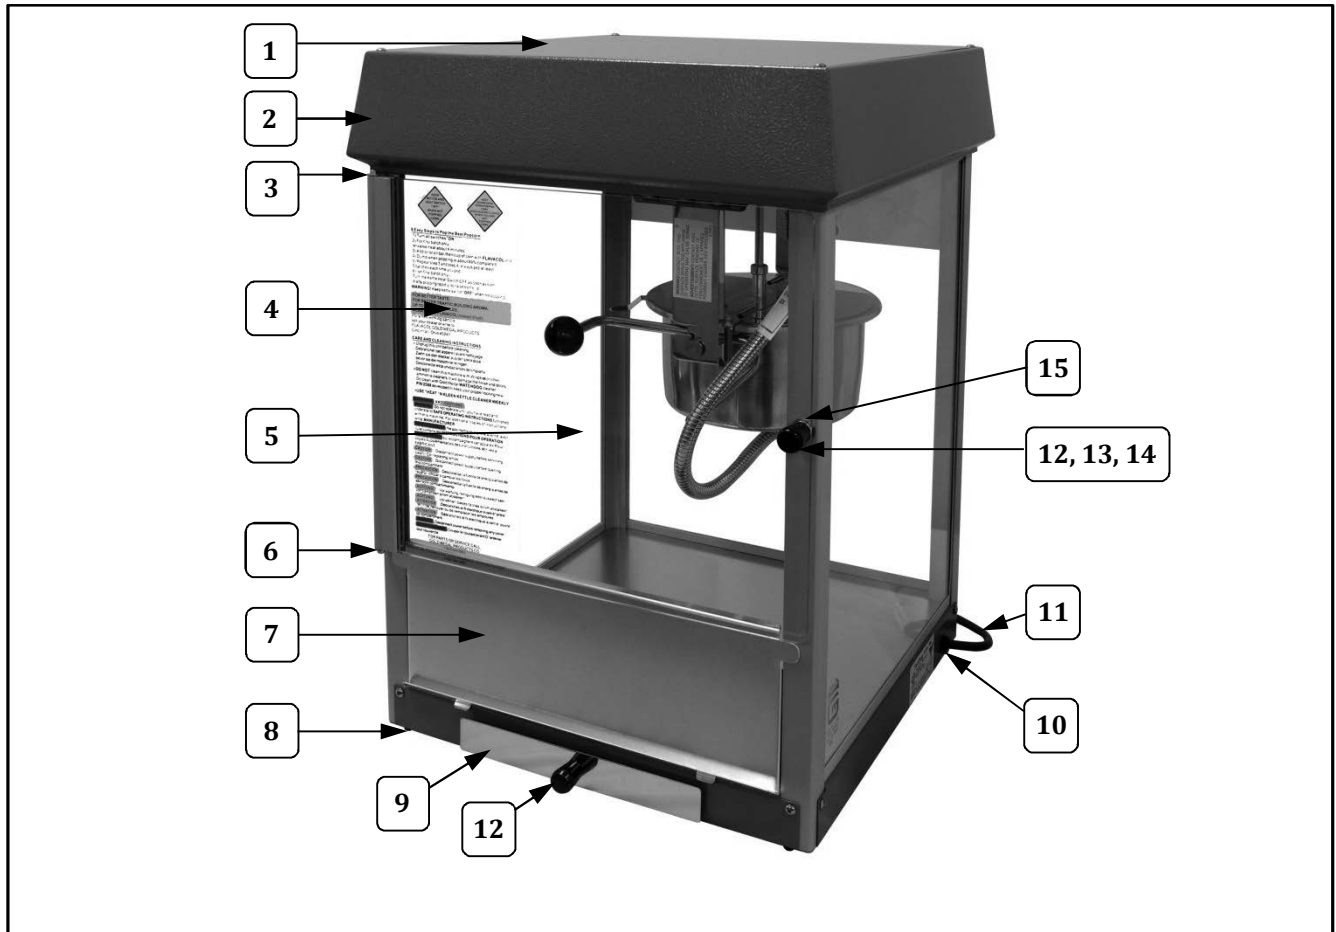

Cabinet Exterior – Rear View

Item	Part No.	Model(s)	Part Description	Qty.
1	58101	2408, 2408EX	DOME COVER FLAT FUN POP	1
2	58104	2408, 2408EX	TOP DOME ASSEMBLY	1
3	55060	ALL	TOP HINGE BRACKET	1
4	41019	ALL	UNIVERSAL POPPER DECAL	1
5	58065	ALL	DOOR ASSEMBLY (includes door, hinge extrusion and pins)	1
6	55061	ALL	BOTTOM HINGE BRACKET	1
7	58113	ALL	DROP PANEL FUN POP 6/8	1
8	87247	ALL	RUBBER BUMPER FOOT	4
9	49100	ALL	OLD MAID PAN	1
10	76026	2408	STRAIN RELIEF	1
	42373	2408EX	IEC SNAP IN RECEPTACLE	
11	22038	2408	LEAD-IN CORD ASSEMBLY	1
	42372	2408EX	POWER CORD IEC SCHUKO	
12	47120	ALL	KNOB LID LIFT	2
13	20066	ALL	8-32 X 1/2 SCREW (for knob)	1
14	50013	ALL	MAGNET	1
15	55104	ALL	LATCH CATCH	1