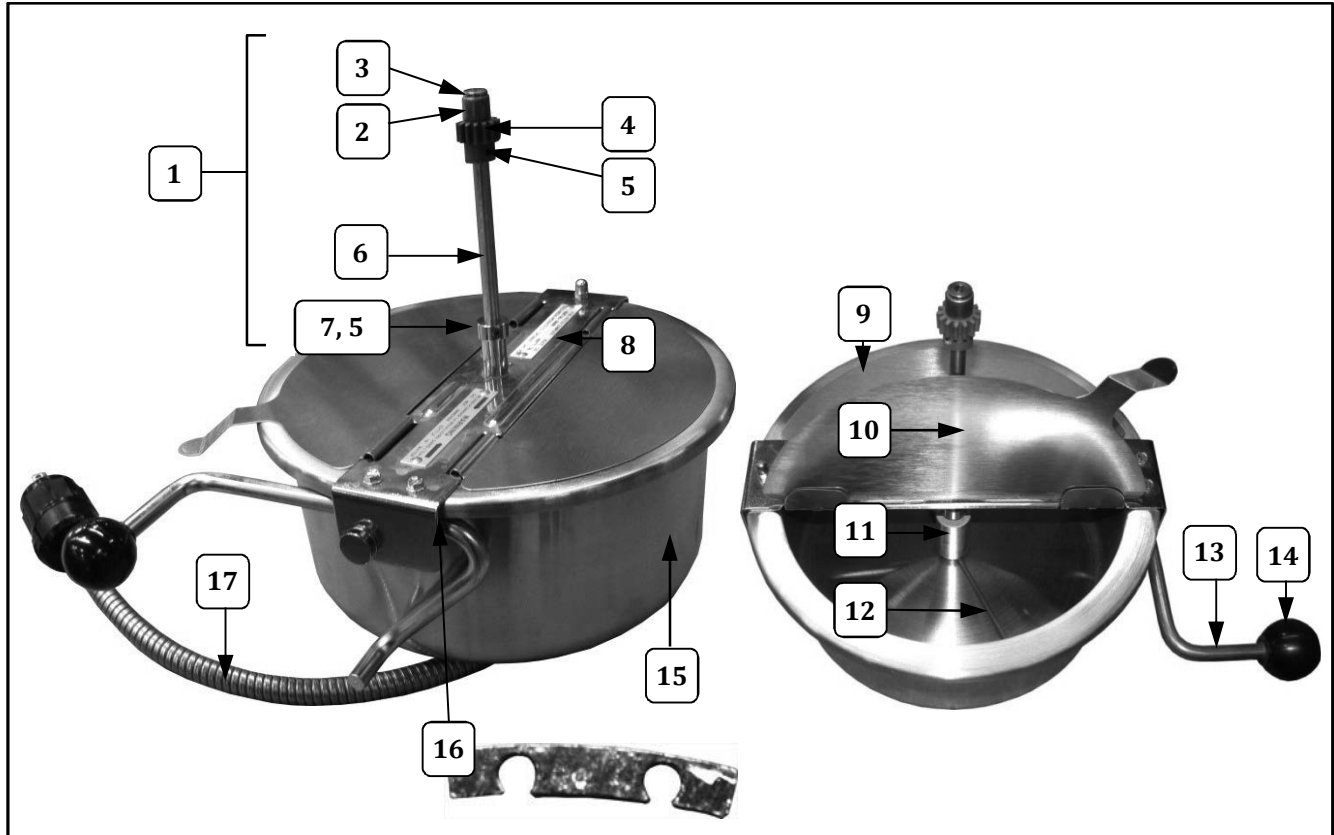

Kettle Assembly – 8oz. Kettle 58000 (Domestic), 58000EX (Export)

Item	Part No.	Model(s)	Part Description	Qty.
1	59908	58000	LID & AGITATOR ASSY 8OZ (complete assembly - includes crossbar assy)	1
	59908EX	58000EX	LID & AGITATOR ASSY 8OZ (complete assembly - includes crossbar assy)	1
2	47106	ALL	NEEDLE BEARING	1
3	49701	ALL	RETAINING RING	1
4	47060	ALL	SPUR GEAR	1
5	41742	ALL	SET SCREW	4
6	49437	ALL	AGITATOR SHAFT	1
7	46649	ALL	SET COLLAR	3
8	59907	58000	CROSSBAR ASSEMBLY 8OZ.	1
	59907EX	58000EX	CROSSBAR ASSEMBLY 8OZ. EXPORT	
9	49016	ALL	REAR KETTLE LID	1
10	49017	ALL	FRONT LID W/FORMED LIFTER	1
11	49013	ALL	AGITATOR WEIGHT	1
12	49011	ALL	STIR ROD	1
13	49314	ALL	RH DUMP HANDLE	1
14	47110	ALL	KNOB DUMP HANDLE	1
15	49431	ALL	KETTLE SHELL	1
16	49362	ALL	SPACER DUMP HANDLE	1
17	49328	2408	KETTLE LEAD ASSEMBLY	1
	49490	2408EX	EXPORT KETTLE LEAD ASSEMBLY