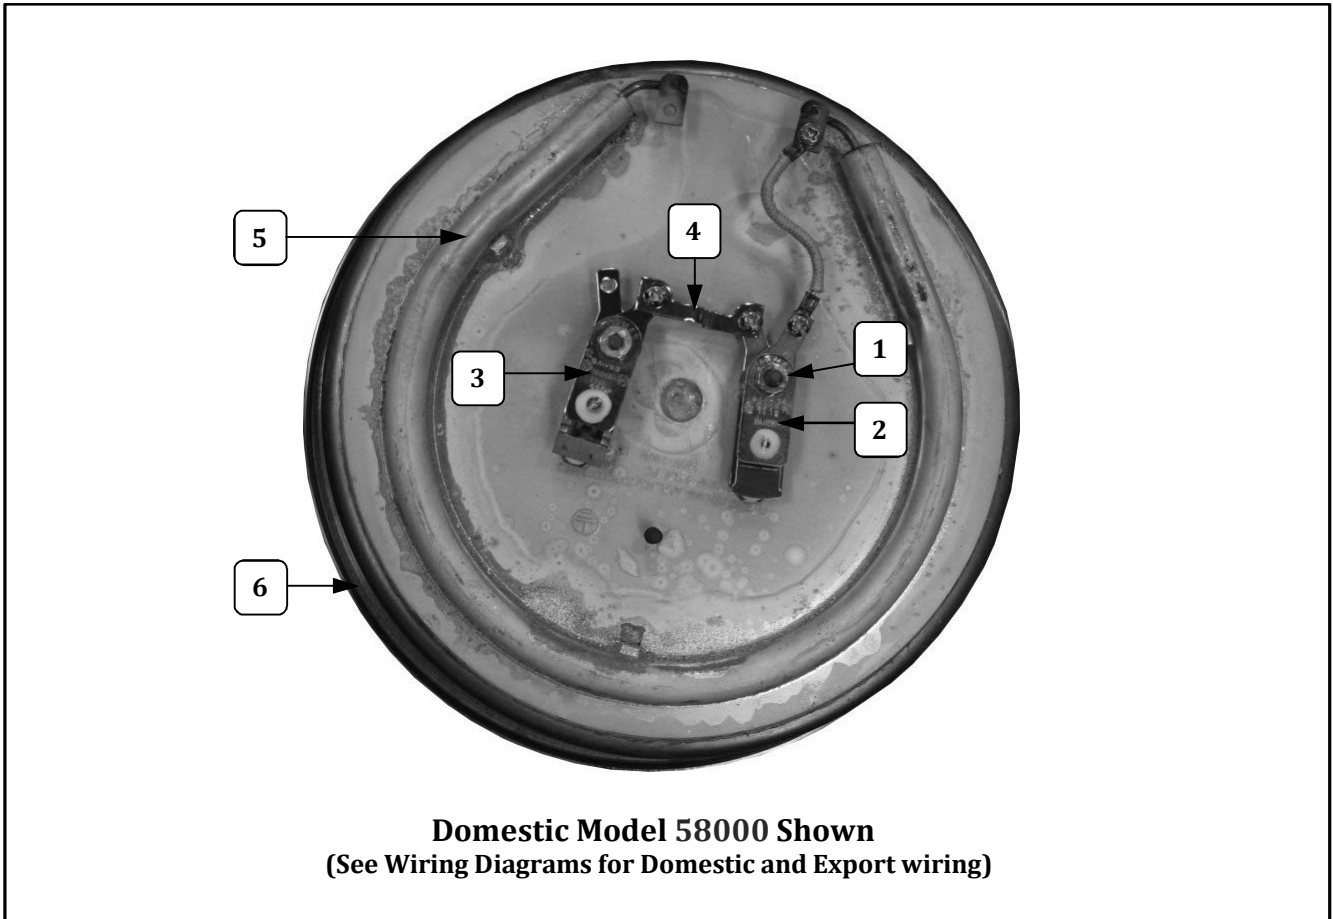

Kettle Assembly – 8oz. Kettle 58000 (Domestic), 58000EX (Export)

Item	Part No.	Model(s)	Part Description	Qty.
1	67943	ALL	#8-32 TOP LOCK NUT (for thermostat studs)	2
2	76702	58000	THERMOSTAT 525°F	1
3	76089	58000	THERMOSTAT 450°F	1
	76089	58000EX	THERMOSTAT 450°F	2
4	47193	58000	THERMOSTAT SHUNT BAR	1
5	58008	58000	KETTLE/HEATER 8OZ 120V	1
	58008EX	58000EX	KETTLE/HEATER 8 OZ EXPORT	
6	49368	ALL	KETTLE GASKET	1