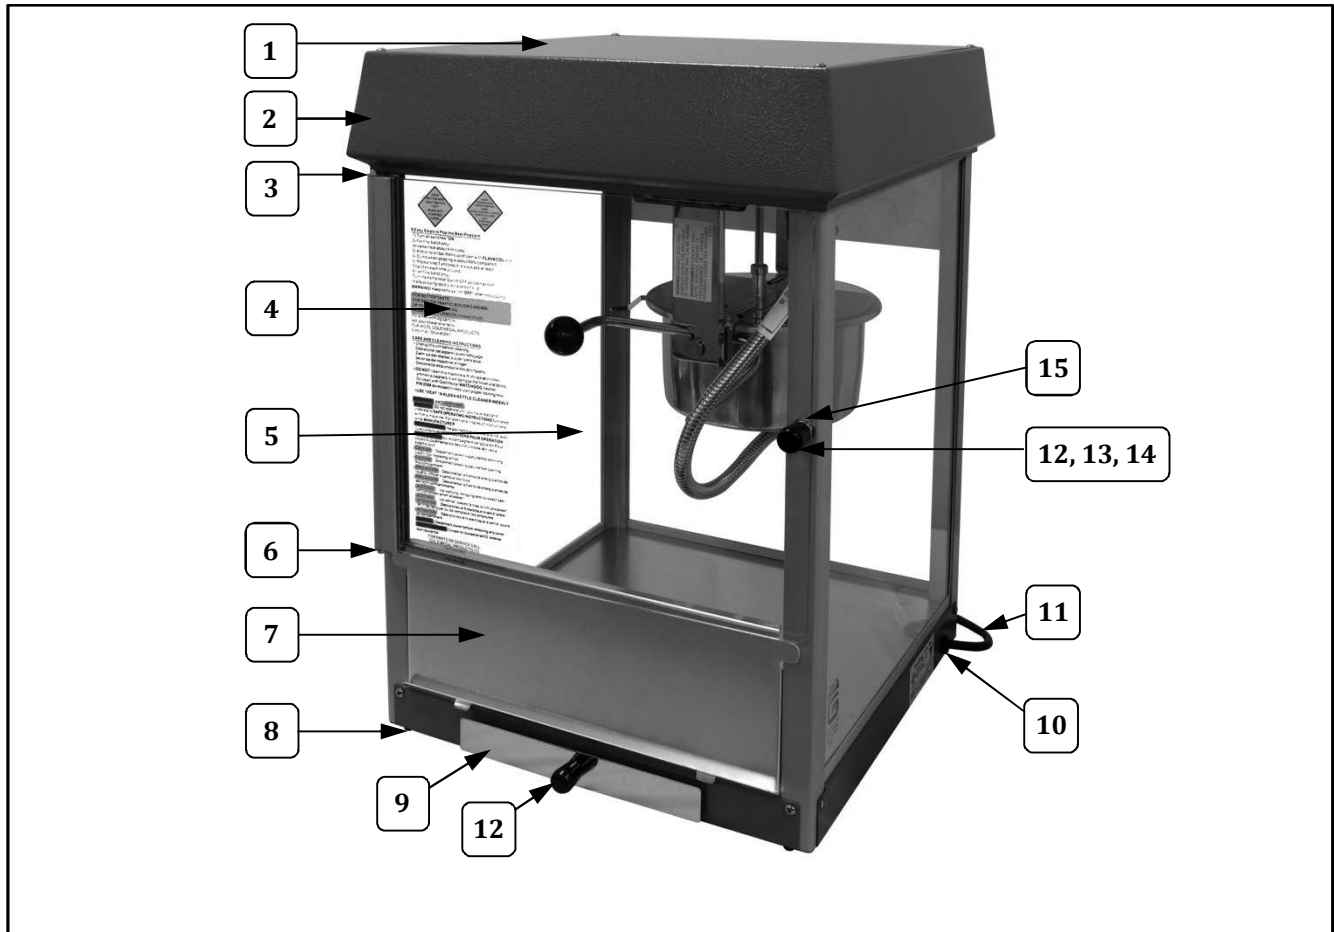

Cabinet Exterior – Rear View

Item	Part No.	Model(s)	Part Description	Qty.
1	58101	2408, 2408EX	DOME COVER FLAT FUN POP	1
2	58104	2408, 2408EX	TOP DOME ASSEMBLY	1
3	55060	ALL	TOP HINGE BRACKET	1
4	41019	ALL	UNIVERSAL POPPER DECAL	1
5	58065	ALL	DOOR ASSEMBLY (includes door, hinge extrusion and pins)	1
6	55061	ALL	BOTTOM HINGE BRACKET	1
7	58113	ALL	DROP PANEL FUN POP 6/8	1
8	87247	ALL	RUBBER BUMPER FOOT	4
9	49100	ALL	OLD MAID PAN	1
10	76026	2408	STRAIN RELIEF	1
	42373	2408EX	IEC SNAP IN RECEPTACLE	
11	22038	2408	LEAD-IN CORD ASSEMBLY	1
	42372	2408EX	POWER CORD IEC SCHUKO	
12	47120	ALL	KNOB LID LIFT	2
13	20066	ALL	8-32 X 1/2 SCREW (for knob)	1
14	50013	ALL	MAGNET	1
15	55104	ALL	LATCH CATCH	1