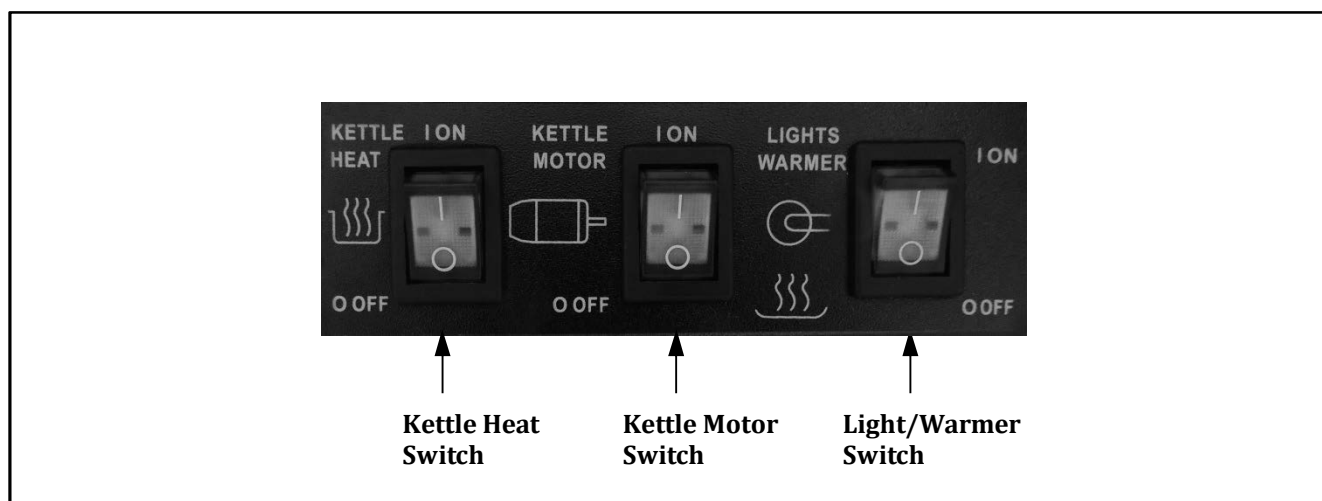

OPERATING INSTRUCTIONS

Controls and Their Functions

LIGHT/WARMER SWITCH

This switch heats the bottom of the corn pan and turns on the light.

KETTLE MOTOR SWITCH

This switch turns on the motor which drives the kettle agitator shaft.

KETTLE HEAT SWITCH

This switch turns on the heat element inside the popcorn kettle.

Amount of Popcorn and Oil

Your new popper is equipped with a corn measure cup. Popcorn popped in coconut oil stays fresher longer. Coconut oil does not leave black deposits in your kettle like other oils.

Corn charge: 8 oz.
Oil charge: 2.6 oz.
Flavacol: 1 tablespoon

4 Oz. Accessory Pack

Part No. 2071NM: Scoop
Part No. 47147: One Cup Measure
Part No. 47678: Flavacol Measure 6.5cc
Part No. 47150: Oil Measure (1/3 Cup)