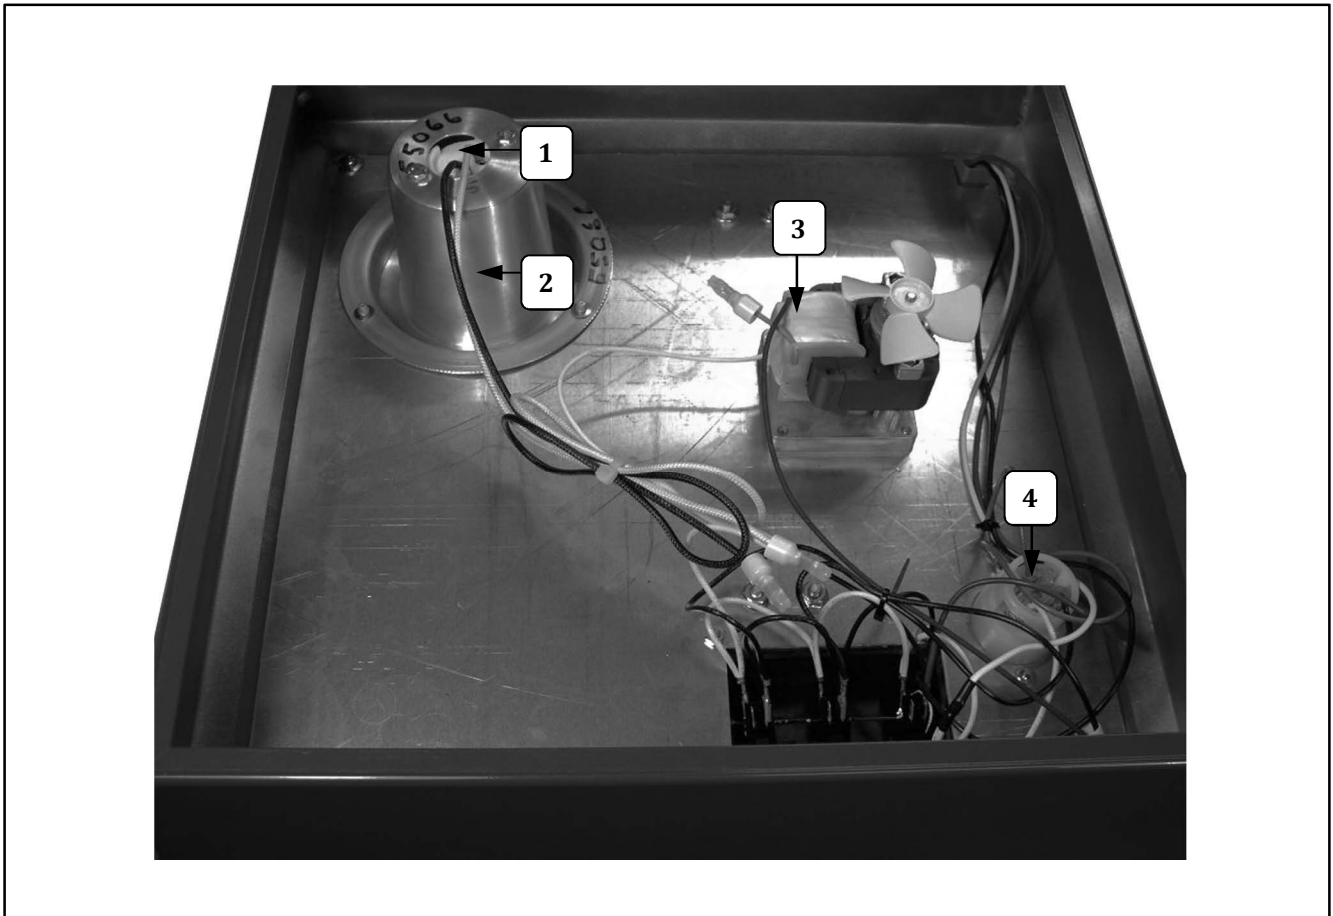

Motor Plate

Item	Part No.	Model(s)	Part Description	Qty.
1	56050	ALL	LIGHT BULB SOCKET	1
2	55066	ALL	LIGHT CONE	1
3	47038	2408	KETTLE DRIVE MOTOR 120V	1
	47067	2408EX	KETTLE DRIVE MOTOR 230V	
4	49330	ALL	15A KETTLE RECEPTACLE	1