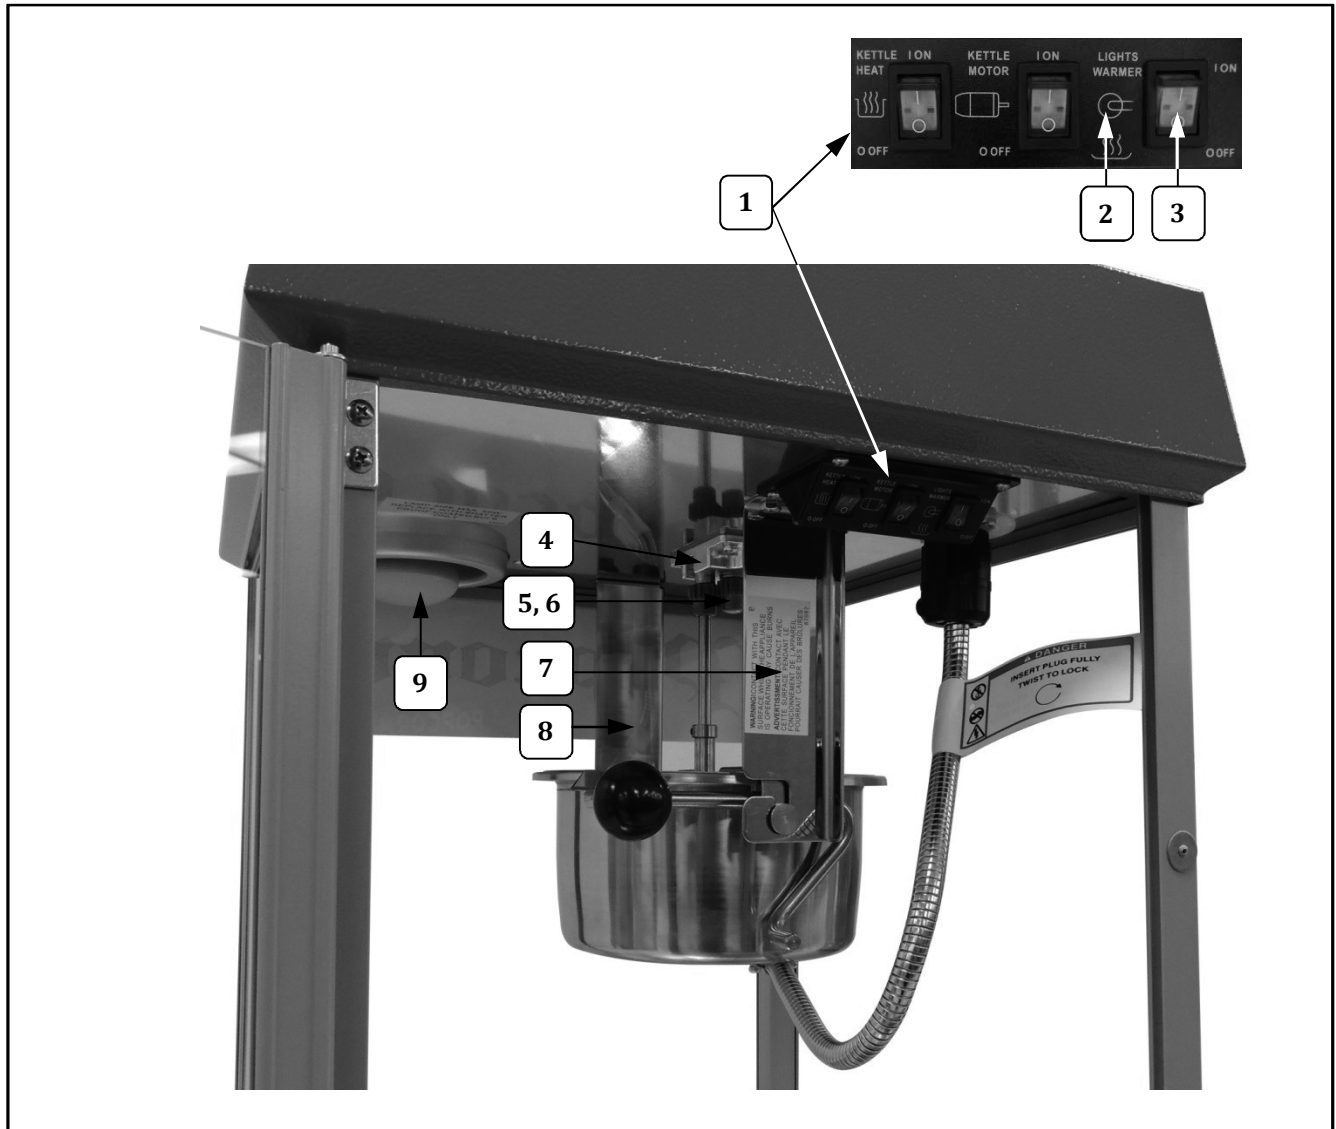

Cabinet Interior

Item	Part No.	Model(s)	Part Description	Qty.
1	55076	ALL	SWITCH MOUNT BOX	1
2	44070	ALL	DECAL, SWITCH MOUNT SMALL	1
3	42532	ALL	DPST ROCKER SWITCH	3
4	67194A	ALL	GEAR BLOCK ASSEMBLY	1
5	47060	ALL	SPUR GEAR	1
6	41742	ALL	SET SCREW #10-32 X 3/16	1
7	49010	ALL	FRONT HANGER ARM	1
8	49009	ALL	REAR HANGER ARM	1
9	42947	2408	50W COATED BULB	1
	13122	2408EX	40W 240V COATED FLOOD