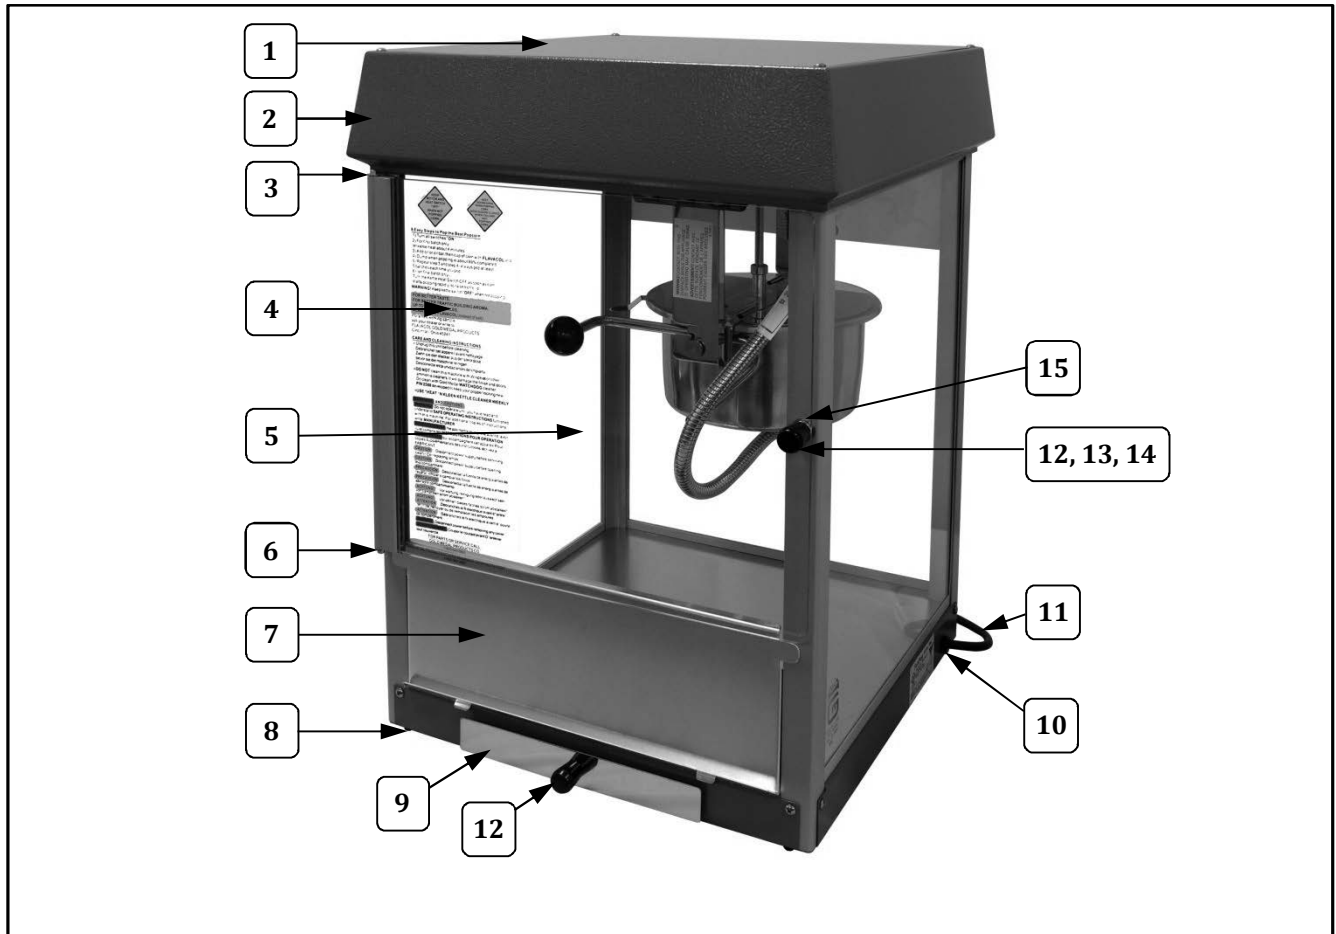

Cabinet Exterior – Rear View

Item	Part No.	Model(s)	Part Description	Qty.
1	58101	2408, 2408EX	DOME COVER FLAT FUN POP	1
2	58104	2408, 2408EX	TOP DOME ASSEMBLY	1
3	55060	ALL	TOP HINGE BRACKET	1
4	41019	ALL	UNIVERSAL POPPER DECAL	1
5	58065	ALL	DOOR ASSEMBLY (includes door, hinge extrusion and pins)	1
6	55061	ALL	BOTTOM HINGE BRACKET	1
7	58113	ALL	DROP PANEL FUN POP 6/8	1
8	87247	ALL	RUBBER BUMPER FOOT	4
9	49100	ALL	OLD MAID PAN	1
10	76026	2408	STRAIN RELIEF	1
	42373	2408EX	IEC SNAP IN RECEPTACLE	
11	22038	2408	LEAD-IN CORD ASSEMBLY	1
	42372	2408EX	POWER CORD IEC SCHUKO	
12	47120	ALL	KNOB LID LIFT	2
13	20066	ALL	8-32 X 1/2 SCREW (for knob)	1
14	50013	ALL	MAGNET	1
15	55104	ALL	LATCH CATCH	1