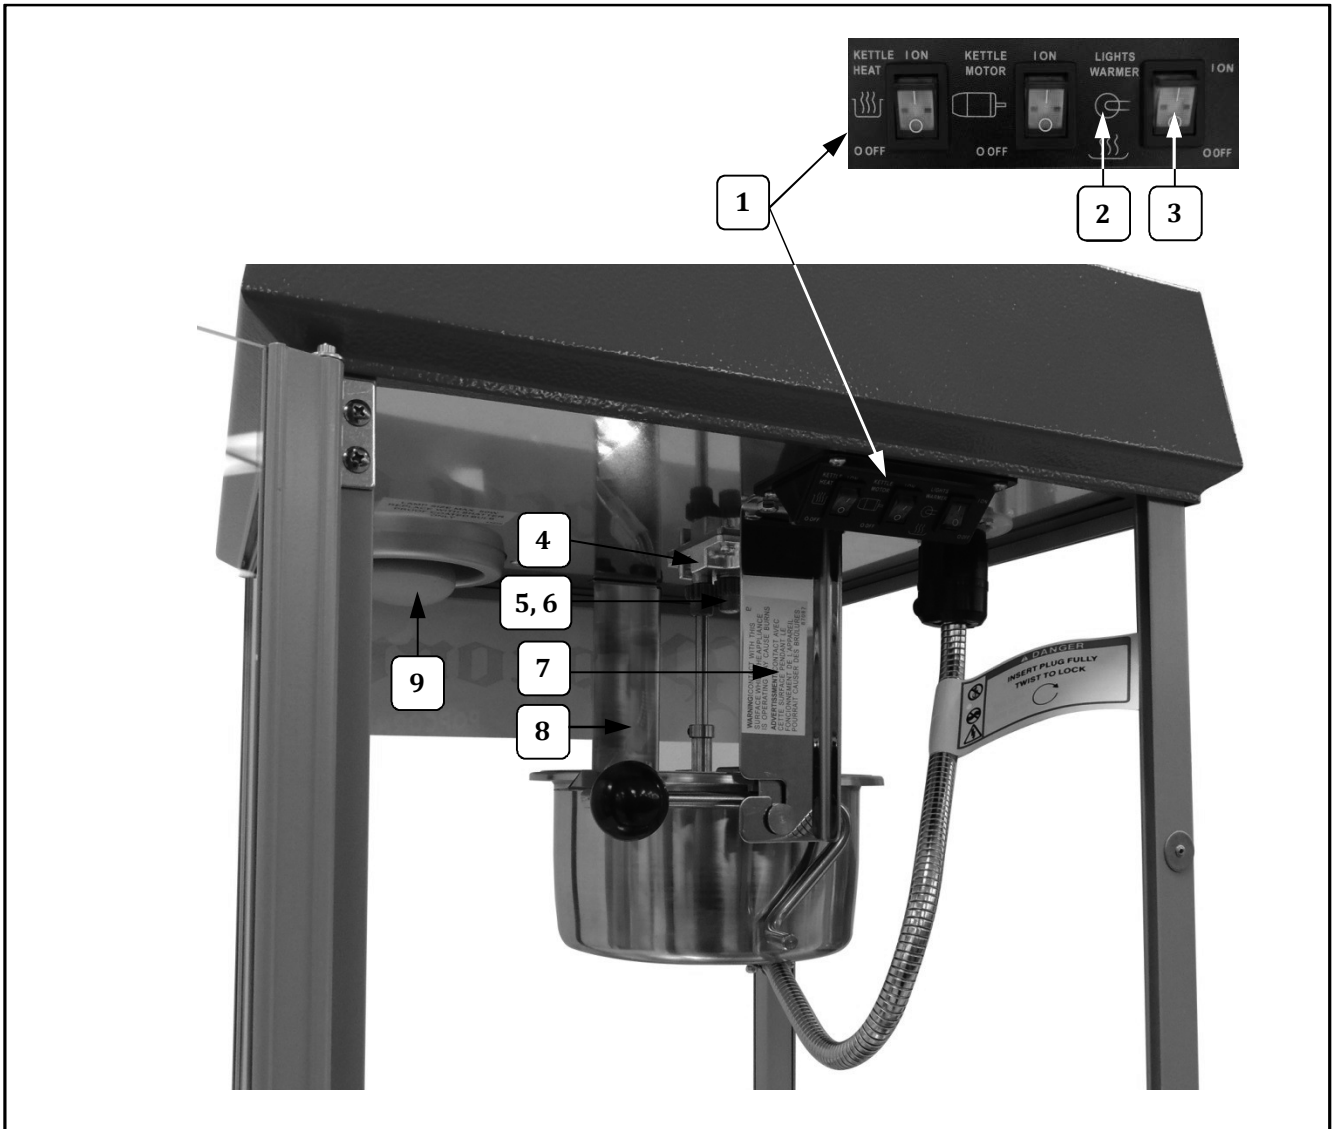

Cabinet Interior

Item	Part No.	Model(s)	Part Description	Qty.
1	55076	ALL	SWITCH MOUNT BOX	1
2	44070	ALL	DECAL, SWITCH MOUNT SMALL	1
3	42532	ALL	DPST ROCKER SWITCH	3
4	67194A	ALL	GEAR BLOCK ASSEMBLY	1
5	47060	ALL	SPUR GEAR	1
6	41742	ALL	SET SCREW #10-32 X 3/16	1
7	49010	ALL	FRONT HANGER ARM	1
8	49009	ALL	REAR HANGER ARM	1
9	42947	2408	50W COATED BULB	1
	13122	2408EX	40W 240V COATED FLOOD