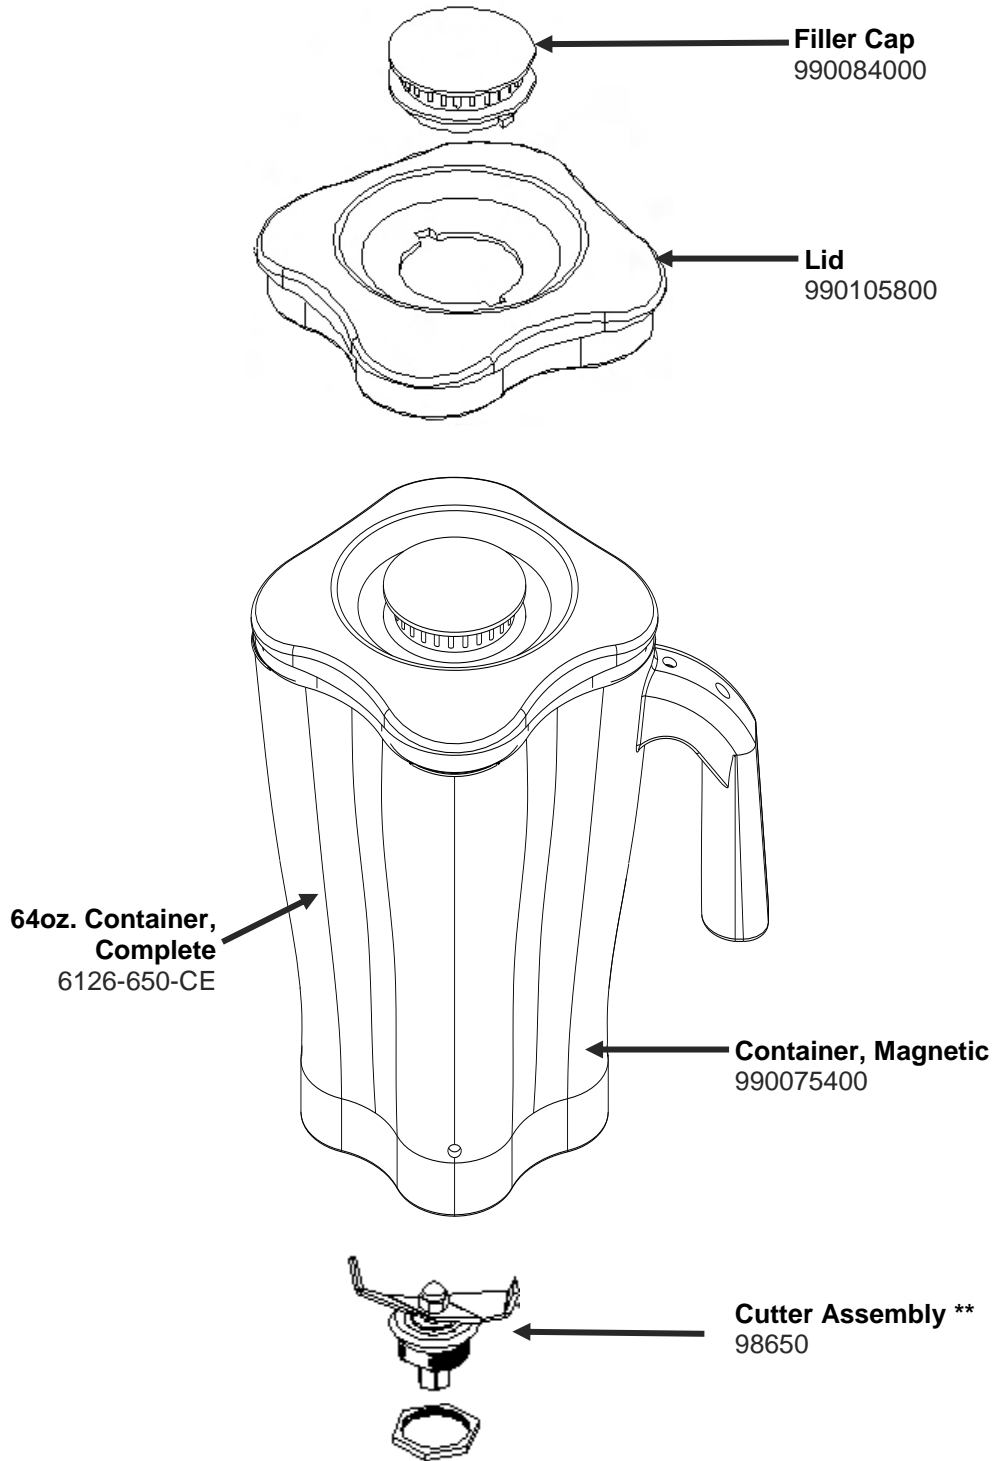

### REPLACEMENT PARTS:

 Hamilton Beach 4421 Waterfront Drive Glen Allen, VA 23060	Revision Description:	Show new reset switch CARE part number.				
	Request Number:	DOC7433	Revision Date:	2/8/2017	Approved by:	DOC7433
	Issue Code(s):		Page:	1 of 3	Document #:	540092100
					Rev:	C

\*\*Cutter Assembly Includes: Blade, Lock Washer, Hex Nut, Drive Coupling Attachment and Cutter Bearing Assembly.

 4421 Waterfront Drive Glen Allen, VA 23060	Revision Description:	Show new reset switch CARE part number.				
	Request Number:	DOC7433	Revision Date:	2/8/2017	Approved by:	DOC7433
	Issue Code(s):		Page:	2 of 3	Document #:	540092100
					Rev:	<b>C</b>

## Parts & Accessories Diagram

## ACCESSORIES

**Container Washer**  
BCR100

**48oz. Container Complete\***  
6126-600

**Notes:**

\*Complete Container includes: Cutter Assembly, Container, Lid and Filler Cap

 4421 Waterfront Drive Glen Allen, VA 23060	Revision Description:		Show new reset switch CARE part number.					
	Request Number:	DOC7433	Revision Date:	2/8/2017	Approved by:	DOC7433		
	Issue Code(s):		Page:	3 of 3	Document #:	540092100	Rev:	C