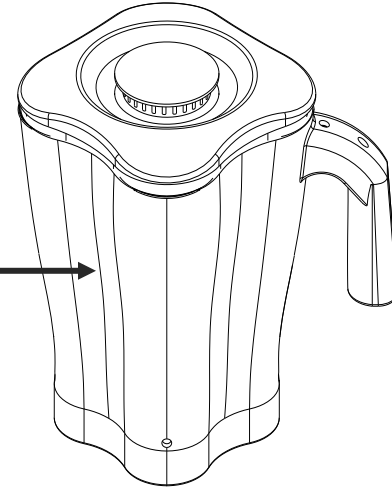

\*\*Cutter Assembly Includes: Blade, Lock Washer, Hex Nut, Drive Coupling Attachment and Cutter Bearing Assembly.

 4421 Waterfront Drive Glen Allen, VA 23060	Revision Description:	Show new reset switch CARE part number.				
	Request Number:	DOC7433	Revision Date:	2/8/2017	Approved by:	DOC7433
	Issue Code(s):		Page:	2 of 3	Document #:	540092100
					Rev:	<b>C</b>

## Parts & Accessories Diagram

## ACCESSORIES

**Container Washer**  
BCR100

**48oz. Container Complete\***  
6126-600

**Notes:**

\*Complete Container includes: Cutter Assembly, Container, Lid and Filler Cap

 4421 Waterfront Drive Glen Allen, VA 23060	Revision Description:		Show new reset switch CARE part number.					
	Request Number:	DOC7433	Revision Date:	2/8/2017	Approved by:	DOC7433		
	Issue Code(s):		Page:	3 of 3	Document #:	540092100	Rev:	C