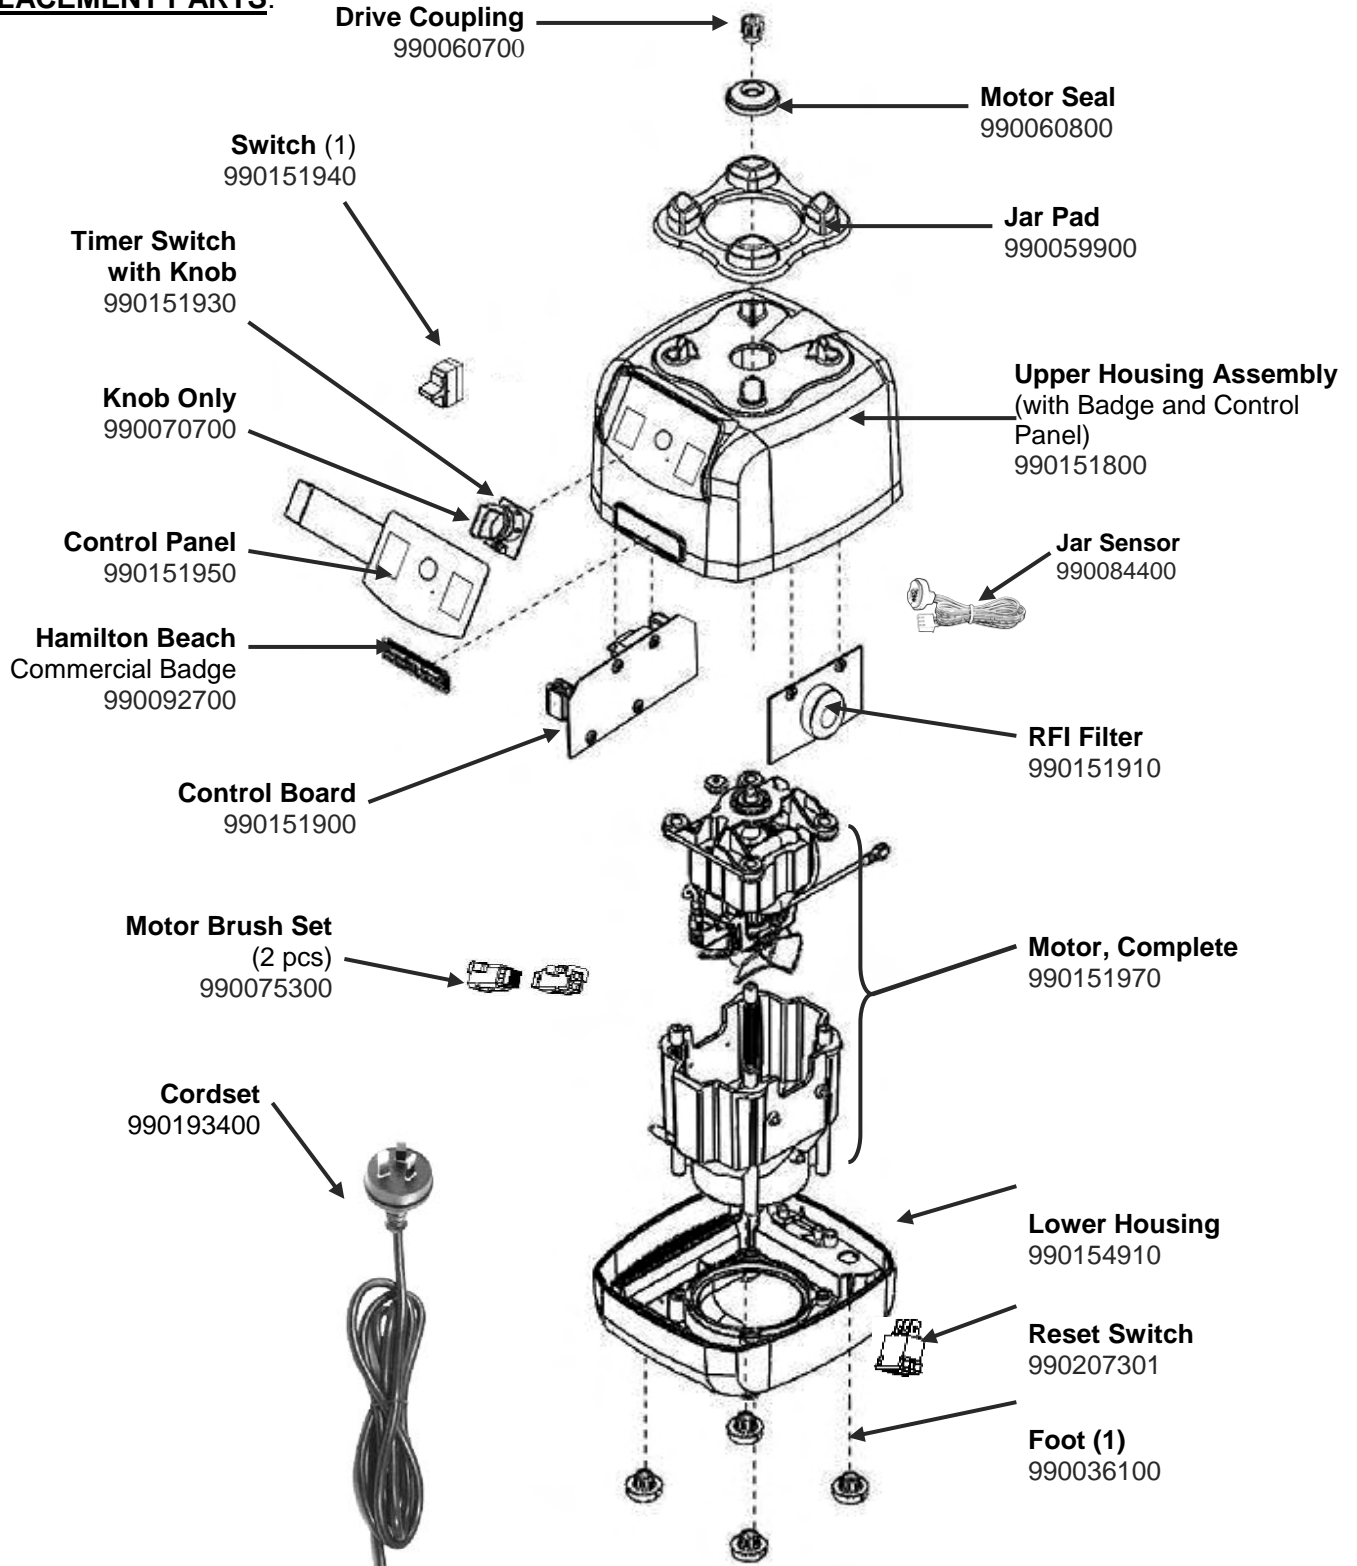

### REPLACEMENT PARTS:

 Hamilton Beach 4421 Waterfront Drive Glen Allen, VA 23060	Revision Description:	Show new reset switch CARE part number.				
	Request Number:	DOC7433	Revision Date:	2/8/2017	Approved by:	DOC7433
	Issue Code(s):		Page:	1 of 3	Document #:	540092100
					Rev:	C

\*\*Cutter Assembly Includes: Blade, Lock Washer, Hex Nut, Drive Coupling Attachment and Cutter Bearing Assembly.

 4421 Waterfront Drive Glen Allen, VA 23060	Revision Description:	Show new reset switch CARE part number.				
	Request Number:	DOC7433	Revision Date:	2/8/2017	Approved by:	DOC7433
	Issue Code(s):		Page:	2 of 3	Document #:	540092100
					Rev:	<b>C</b>

## Parts & Accessories Diagram

## ACCESSORIES

**Container Washer**  
BCR100

**48oz. Container Complete\***  
6126-600

**Notes:**

\*Complete Container includes: Cutter Assembly, Container, Lid and Filler Cap

 4421 Waterfront Drive Glen Allen, VA 23060	Revision Description:		Show new reset switch CARE part number.					
	Request Number:	DOC7433	Revision Date:	2/8/2017	Approved by:	DOC7433		
	Issue Code(s):		Page:	3 of 3	Document #:	540092100	Rev:	C