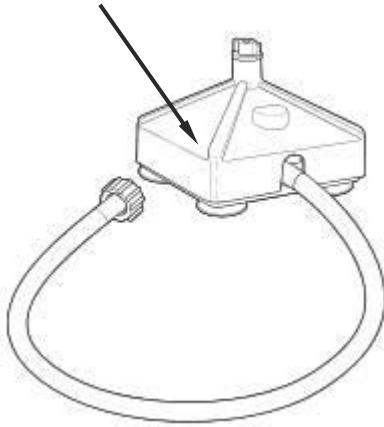

Parts & Accessories Diagram

HBH550-AU

PROPRIETARY RIGHTS NOTICE This document and all information contained within it is the property of Hamilton Beach Brands, Inc. (HBB). It is confidential and proprietary and has been provided to you for a limited purpose. It must be returned or destroyed upon request. Disclosure, reproduction or use of this document and any information contained within it, in full or in part, for any purpose is forbidden without the prior written consent of HBB. No photographs may be taken of any article fabricated or assembled from this document without the prior written consent of HBB.

ACCESSORIES

Container Washer
BCR100