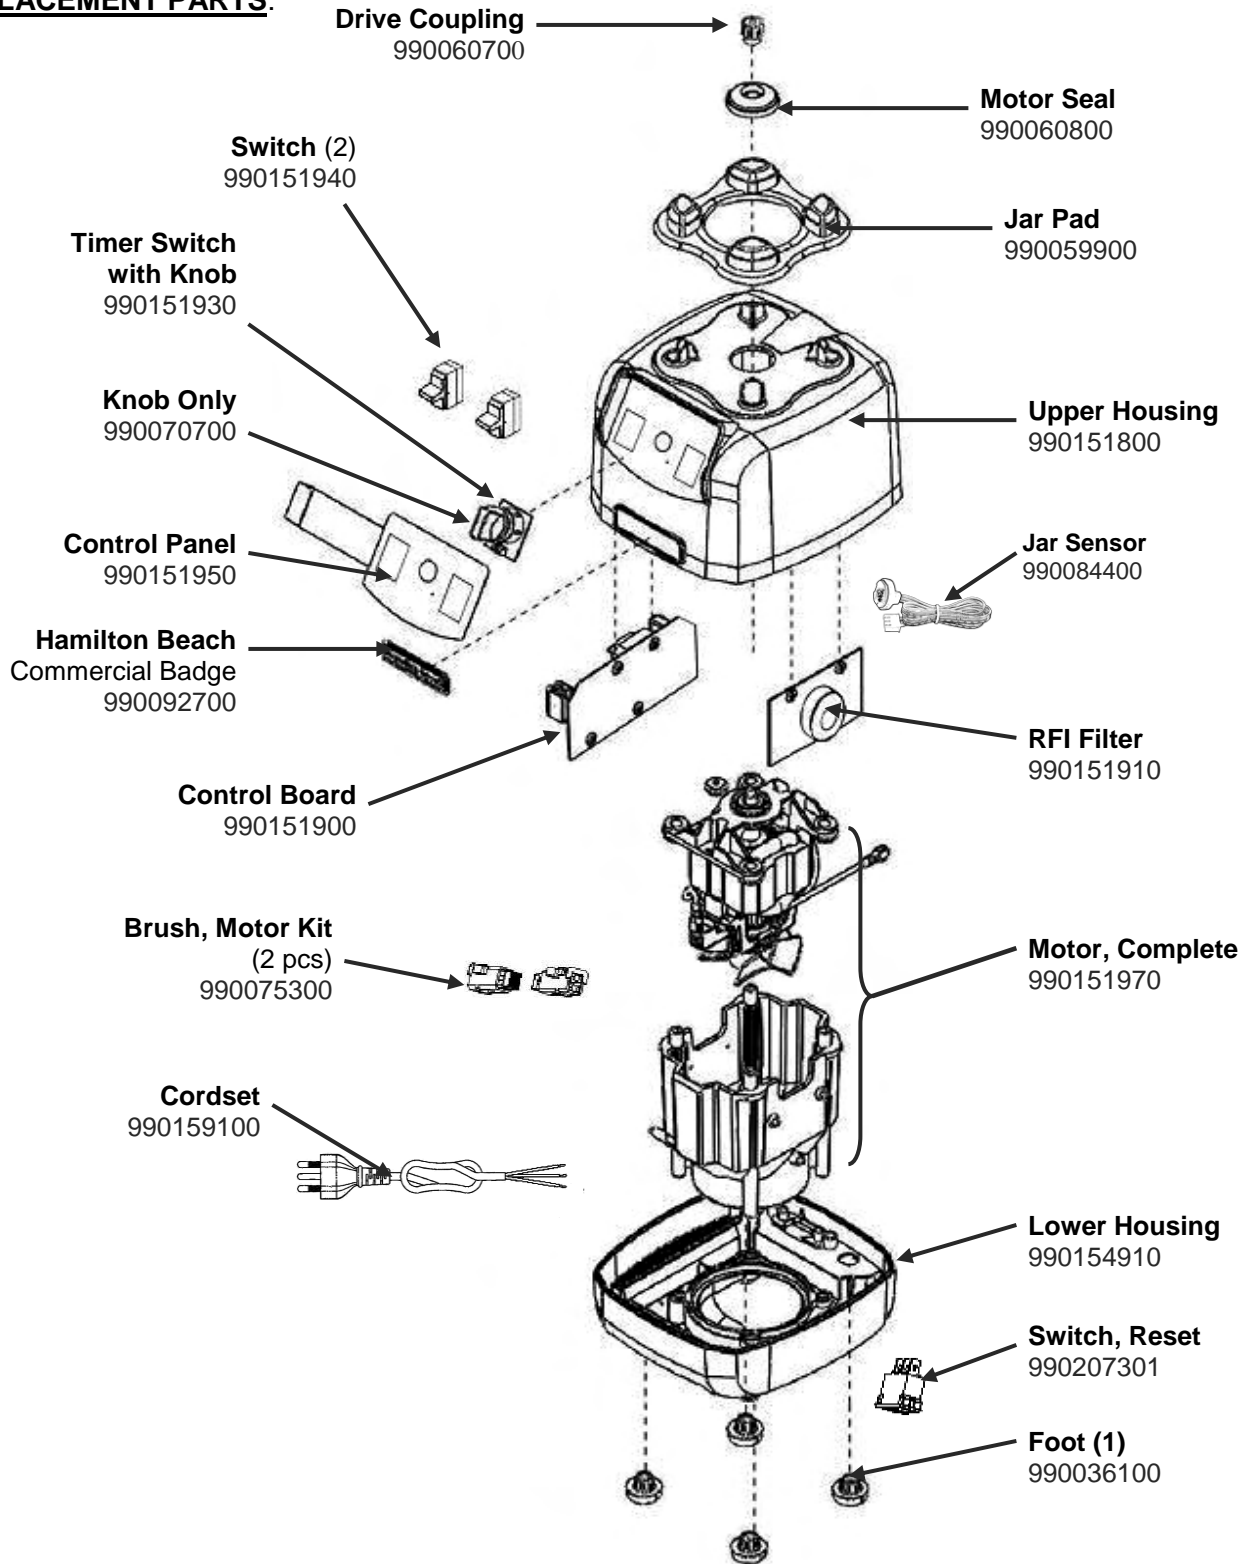

REPLACEMENT PARTS:

 Hamilton Beach 4421 Waterfront Drive Glen Allen, VA 23060	Revision Description:	Show new reset switch CARE part number.				
	Request Number:	DOC7433	Revision Date:	2/8/2017	Approved by:	DOC7433
	Issue Code(s):		Page:	1 of 3	Document #:	540008200
					Rev:	F

**Cutter Assembly Includes: Blade, Lock Washer, Hex Nut, Drive Coupling Attachment and Cutter Bearing Assembly.

 4421 Waterfront Drive Glen Allen, VA 23060	Revision Description:		Show new reset switch CARE part number.			
	Request Number:	DOC7433	Revision Date:	2/8/2017	Approved by:	DOC7433
	Issue Code(s):		Page:	2 of 3	Document #:	540008200
					Rev:	F

ACCESSORIES

Container Washer
BCR100

48oz. Container Complete*
6126-600

Notes:

*Complete Container includes: Cutter Assembly, Container, Lid and Filler Cap

 4421 Waterfront Drive Glen Allen, VA 23060	Revision Description:		Show new reset switch CARE part number.					
	Request Number:	DOC7433	Revision Date:	2/8/2017	Approved by:	DOC7433		
	Issue Code(s):		Page:	3 of 3	Document #:	540008200	Rev:	F