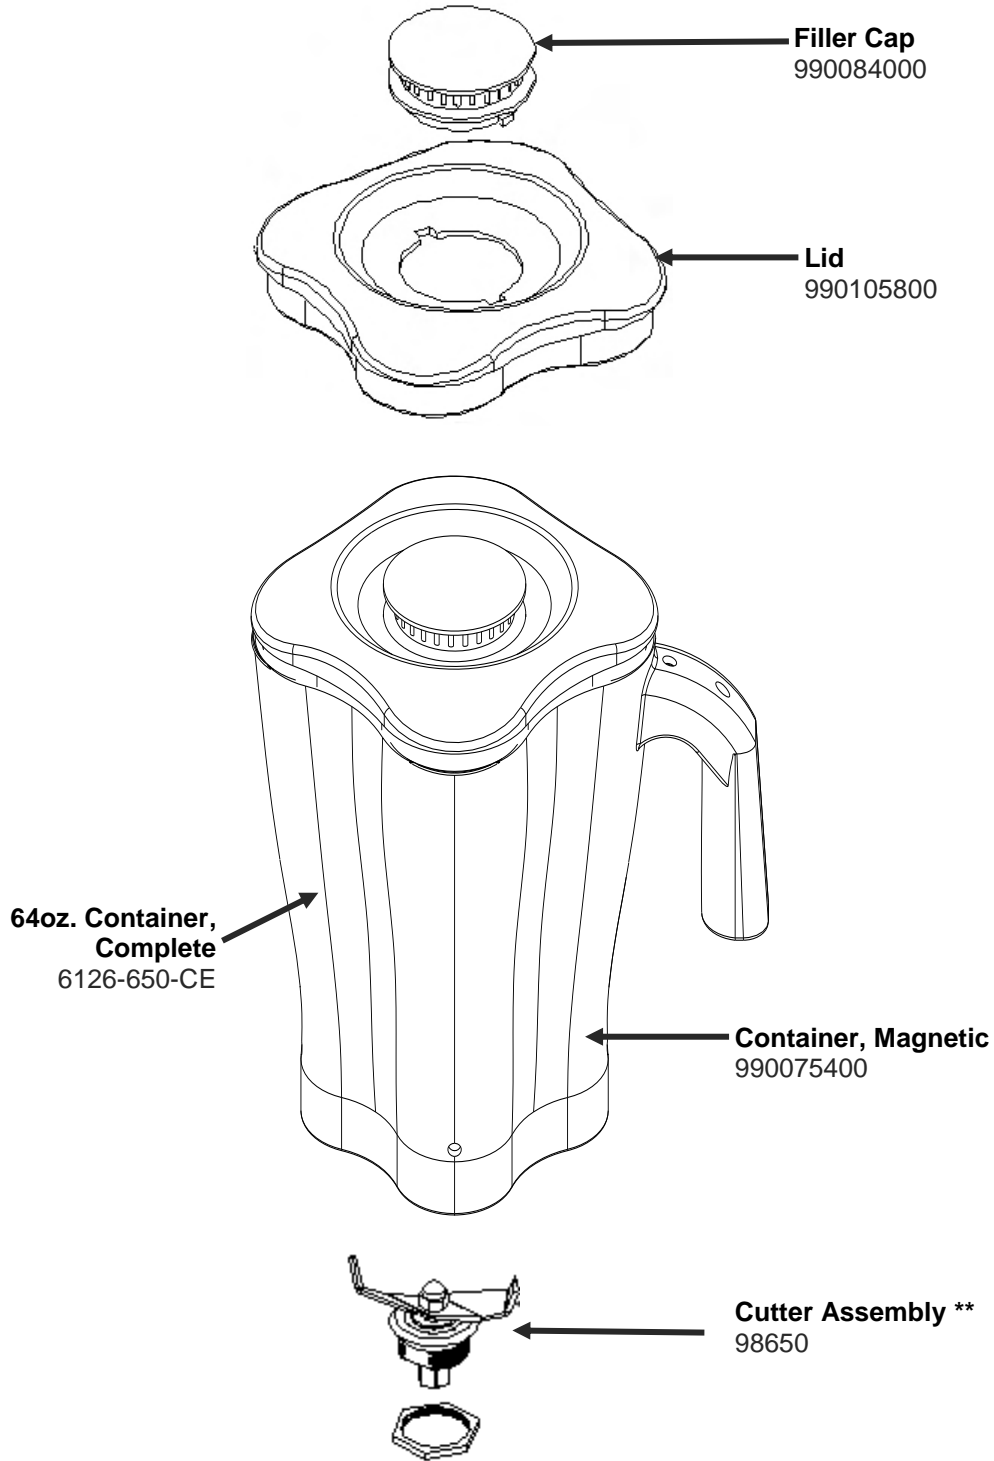

REPLACEMENT PARTS:

 Hamilton Beach 4421 Waterfront Drive Glen Allen, VA 23060	Revision Description:	Show new reset switch CARE part number.				
	Request Number:	DOC7433	Revision Date:	2/8/2017	Approved by:	DOC7433
	Issue Code(s):		Page:	1 of 3	Document #:	540008200
					Rev:	F

**Cutter Assembly Includes: Blade, Lock Washer, Hex Nut, Drive Coupling Attachment and Cutter Bearing Assembly.

 4421 Waterfront Drive Glen Allen, VA 23060	Revision Description:		Show new reset switch CARE part number.			
	Request Number:	DOC7433	Revision Date:	2/8/2017	Approved by:	DOC7433
	Issue Code(s):		Page:	2 of 3	Document #:	540008200
					Rev:	F

ACCESSORIES

Container Washer
BCR100

48oz. Container Complete*
6126-600

Notes:

*Complete Container includes: Cutter Assembly, Container, Lid and Filler Cap

 4421 Waterfront Drive Glen Allen, VA 23060	Revision Description:		Show new reset switch CARE part number.					
	Request Number:	DOC7433	Revision Date:	2/8/2017	Approved by:	DOC7433		
	Issue Code(s):		Page:	3 of 3	Document #:	540008200	Rev:	F