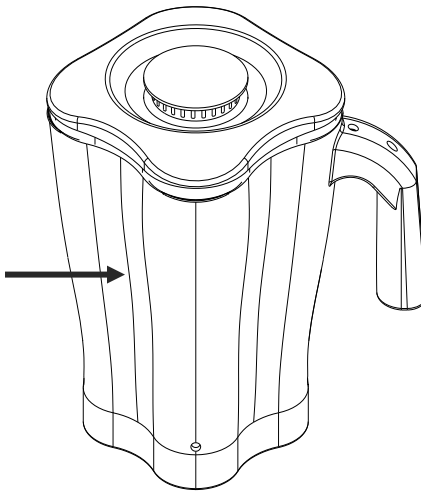

**Cutter Assembly Includes: Blade, Lock Washer, Hex Nut, Drive Coupling Attachment and Cutter Bearing Assembly.

 4421 Waterfront Drive Glen Allen, VA 23060	Revision Description:		Show new reset switch CARE part number.			
	Request Number:	DOC7433	Revision Date:	2/8/2017	Approved by:	DOC7433
	Issue Code(s):		Page:	2 of 3	Document #:	540008200
					Rev:	F

Parts & Accessories Diagram
HBH550-BZ220

PROPRIETARY RIGHTS NOTICE This document and all information contained within it is the property of Hamilton Beach Brands, Inc. (HBB). It is confidential and proprietary and has been provided to you for a limited purpose. It must be returned or destroyed upon request. Disclosure, reproduction or use of this document and any information contained within it, in full or in part, for any purpose is forbidden without the prior written consent of HBB. No photographs may be taken of any article fabricated or assembled from this document without the prior written consent of HBB.

ACCESSORIES

Container Washer
BCR100

48oz. Container Complete*
6126-600

Notes:

*Complete Container includes: Cutter Assembly, Container, Lid and Filler Cap

 4421 Waterfront Drive Glen Allen, VA 23060	Revision Description:		Show new reset switch CARE part number.					
	Request Number:	DOC7433	Revision Date:	2/8/2017	Approved by:	DOC7433		
	Issue Code(s):		Page:	3 of 3	Document #:	540008200	Rev:	F