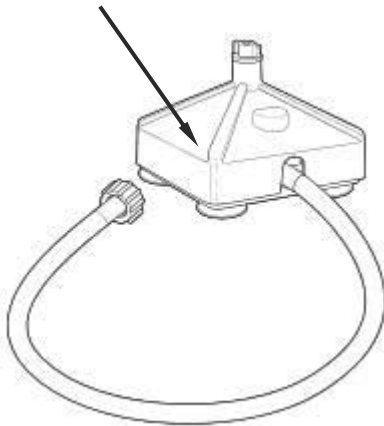

**Cutter Assembly Includes: Blade, Lock Washer, Hex Nut, Drive Coupling Attachment and Cutter Bearing Assembly.

 4421 Waterfront Drive Glen Allen, VA 23060	Revision Description:		Show new reset switch CARE part number.			
	Request Number:	DOC7433	Revision Date:	2/8/2017	Approved by:	DOC7433
	Issue Code(s):		Page:	2 of 3	Document #:	540008200
					Rev:	F

ACCESSORIES

Container Washer
BCR100

48oz. Container Complete*
6126-600

Notes:

*Complete Container includes: Cutter Assembly, Container, Lid and Filler Cap

 4421 Waterfront Drive Glen Allen, VA 23060	Revision Description:		Show new reset switch CARE part number.					
	Request Number:	DOC7433	Revision Date:	2/8/2017	Approved by:	DOC7433		
	Issue Code(s):		Page:	3 of 3	Document #:	540008200	Rev:	F