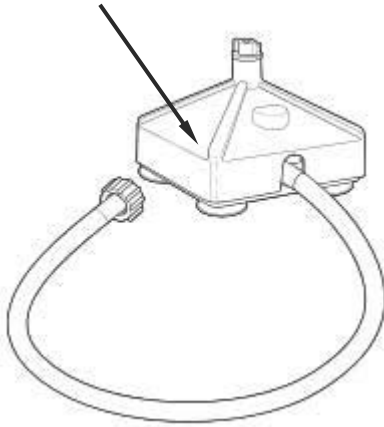

Parts & Accessories Diagram

HBH550-CCC

PROPRIETARY RIGHTS NOTICE This document and all information contained within it is the property of Hamilton Beach Brands, Inc. (HBB). It is confidential and proprietary and has been provided to you for a limited purpose. It must be returned or destroyed upon request. Disclosure, reproduction or use of this document and any information contained within it, in full or in part, for any purpose is forbidden without the prior written consent of HBB. No photographs may be taken of any article fabricated or assembled from this document without the prior written consent of HBB.

ACCESSORIES

Container Washer
BCR100