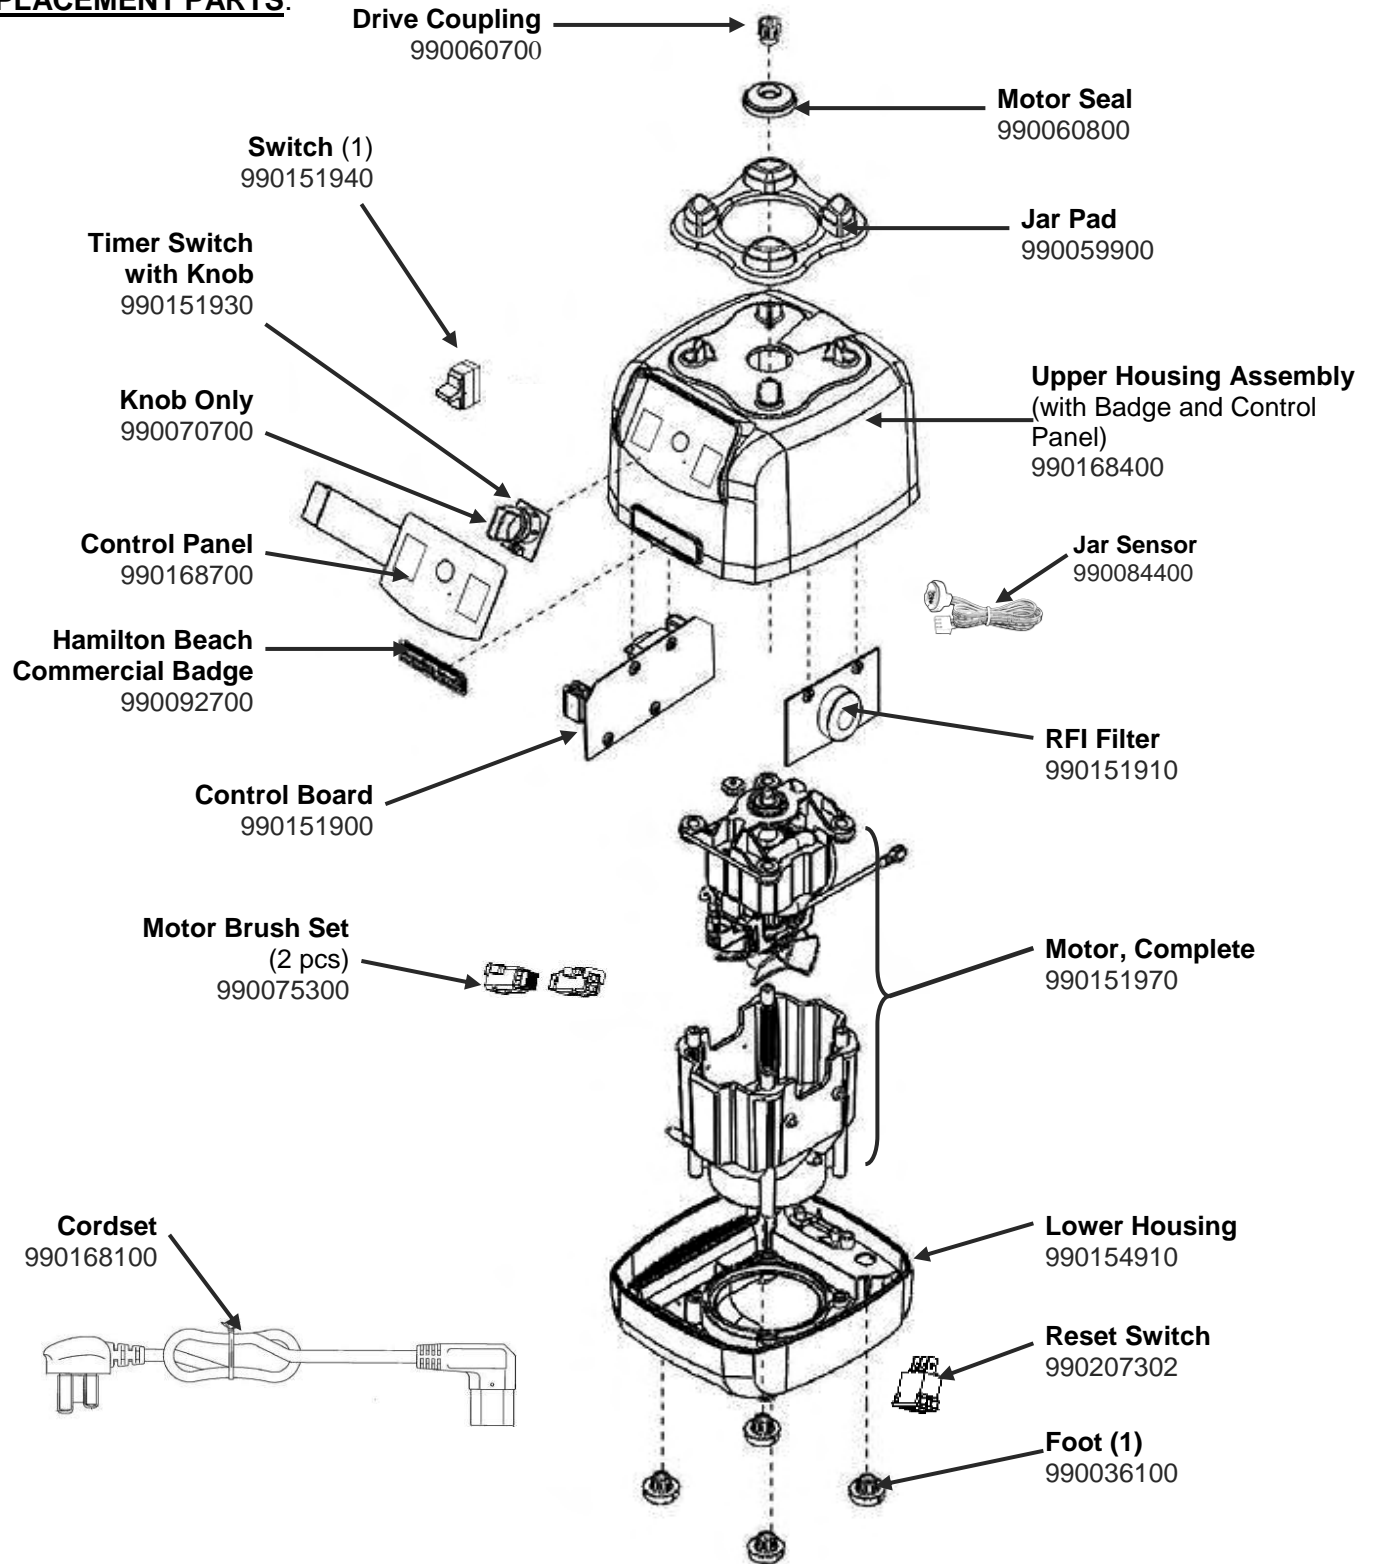

REPLACEMENT PARTS:

<p>Hamilton Beach 4421 Waterfront Drive Glen Allen, VA 23060</p>	Revision Description:	Show new reset switch CARE part number.				
	Request Number:	DOC7433	Revision Date:	2/8/2017	Approved by:	DOC7433
	Issue Code(s):		Page:	1 of 3	Document #:	540047000
					Rev:	D

**Cutter Assembly Includes: Blade, Lock Washer, Hex Nut, Drive Coupling Attachment and Cutter Bearing Assembly.

 Hamilton Beach 4421 Waterfront Drive Glen Allen, VA 23060	Revision Description:		Show new reset switch CARE part number.				
	Request Number:	DOC7433	Revision Date:	2/8/2017	Approved by:	DOC7433	
	Issue Code(s):		Page:	2 of 3	Document #:	540047000	Rev:

ACCESSORIES

Container Washer
BCR100

48oz. Container Complete*
6126-600-CN

Notes:

*Complete Container includes: Cutter Assembly, Container, Lid and Filler Cap

 4421 Waterfront Drive Glen Allen, VA 23060	Revision Description:		Show new reset switch CARE part number.				
	Request Number:	DOC7433	Revision Date:	2/8/2017	Approved by:	DOC7433	
	Issue Code(s):		Page:	3 of 3	Document #:	540047000	Rev: