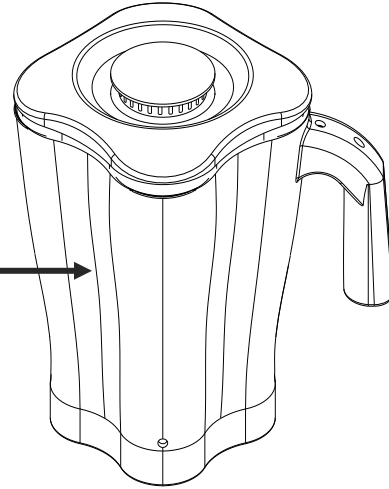

**Cutter Assembly Includes: Blade, Lock Washer, Hex Nut, Drive Coupling Attachment and Cutter Bearing Assembly.

 Hamilton Beach 4421 Waterfront Drive Glen Allen, VA 23060	Revision Description:		Show new reset switch CARE part number.				
	Request Number:	DOC7433	Revision Date:	2/8/2017	Approved by:	DOC7433	
	Issue Code(s):		Page:	2 of 3	Document #:	540047000	Rev:

Parts & Accessories Diagram

HBH550-CCC

PROPRIETARY RIGHTS NOTICE This document and all information contained within it is the property of Hamilton Beach Brands, Inc. (HBB). It is confidential and proprietary and has been provided to you for a limited purpose. It must be returned or destroyed upon request. Disclosure, reproduction or use of this document and any information contained within it, in full or in part, for any purpose is forbidden without the prior written consent of HBB. No photographs may be taken of any article fabricated or assembled from this document without the prior written consent of HBB.

ACCESSORIES

Container Washer
BCR100

48oz. Container Complete*
6126-600-CN

Notes:

*Complete Container includes: Cutter Assembly, Container, Lid and Filler Cap

 4421 Waterfront Drive Glen Allen, VA 23060	Revision Description:		Show new reset switch CARE part number.				
	Request Number:	DOC7433	Revision Date:	2/8/2017	Approved by:	DOC7433	
	Issue Code(s):		Page:	3 of 3	Document #:	540047000	Rev: