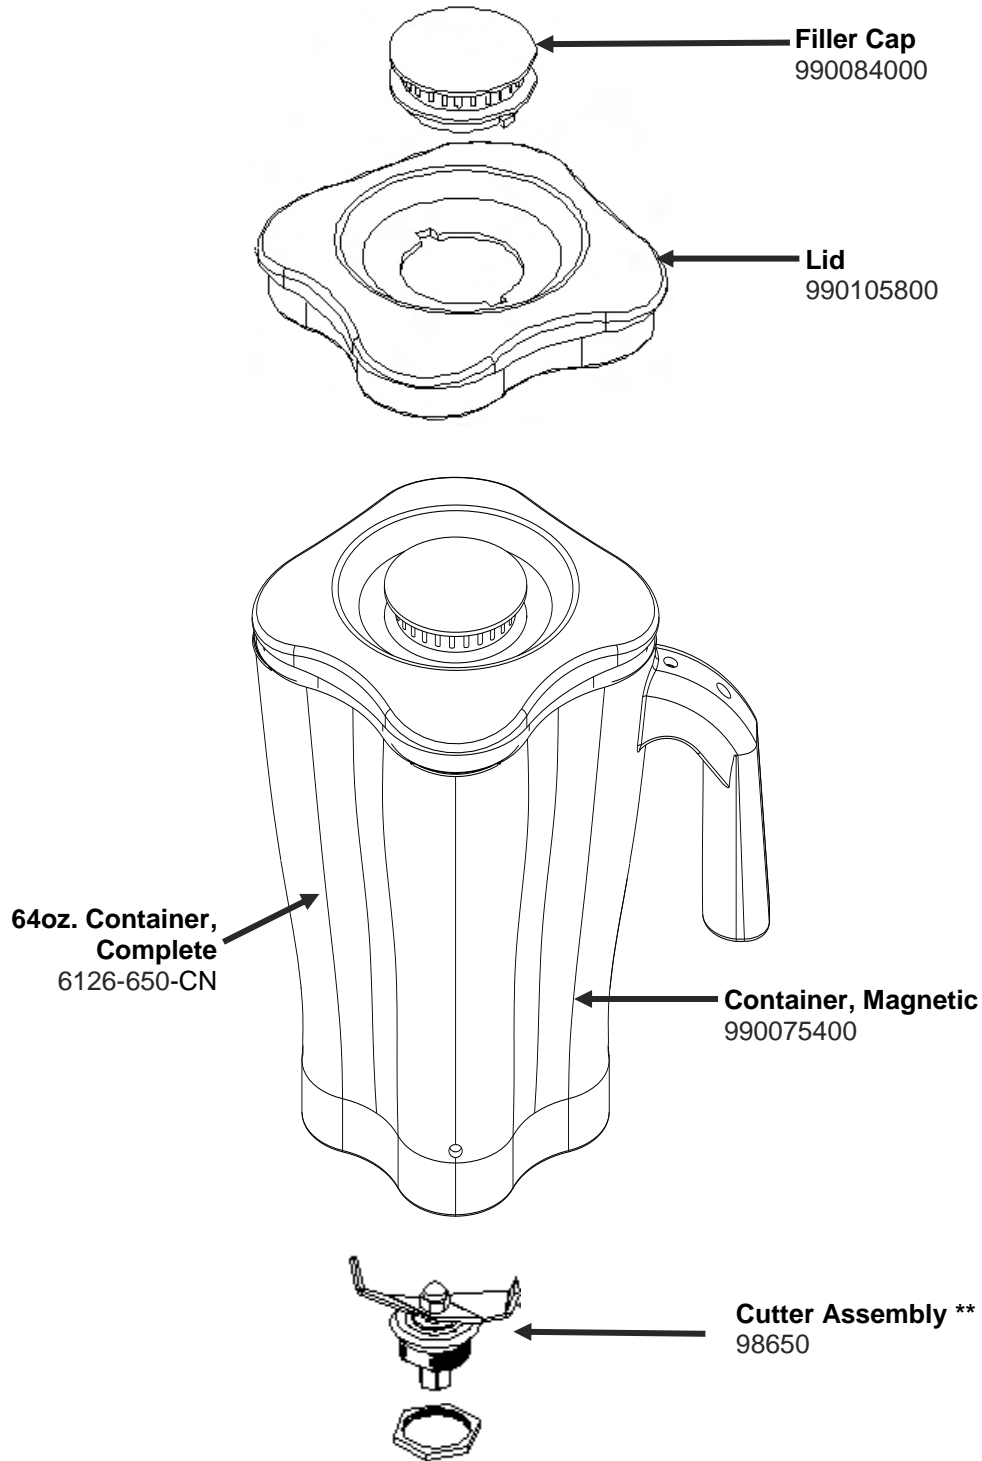

REPLACEMENT PARTS:

<p>Hamilton Beach 4421 Waterfront Drive Glen Allen, VA 23060</p>	Revision Description:	Show new reset switch CARE part number.				
	Request Number:	DOC7433	Revision Date:	2/8/2017	Approved by:	DOC7433
	Issue Code(s):		Page:	1 of 3	Document #:	540047000
					Rev:	D

**Cutter Assembly Includes: Blade, Lock Washer, Hex Nut, Drive Coupling Attachment and Cutter Bearing Assembly.

 Hamilton Beach 4421 Waterfront Drive Glen Allen, VA 23060	Revision Description:		Show new reset switch CARE part number.				
	Request Number:	DOC7433	Revision Date:	2/8/2017	Approved by:	DOC7433	
	Issue Code(s):		Page:	2 of 3	Document #:	540047000	Rev:

ACCESSORIES

Container Washer
BCR100

48oz. Container Complete*
6126-600-CN

Notes:

*Complete Container includes: Cutter Assembly, Container, Lid and Filler Cap

 4421 Waterfront Drive Glen Allen, VA 23060	Revision Description:		Show new reset switch CARE part number.				
	Request Number:	DOC7433	Revision Date:	2/8/2017	Approved by:	DOC7433	
	Issue Code(s):		Page:	3 of 3	Document #:	540047000	Rev: