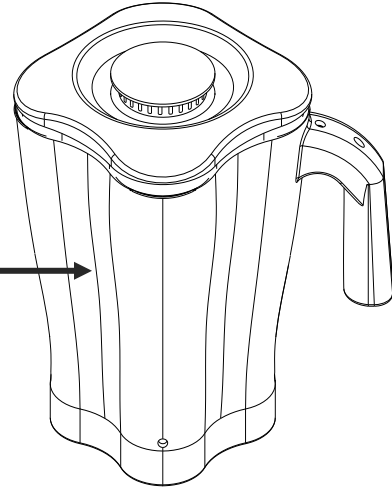

\*\*Cutter Assembly Includes: Blade, Lock Washer, Hex Nut, Drive Coupling Attachment and Cutter Bearing Assembly.

 Hamilton Beach 4421 Waterfront Drive Glen Allen, VA 23060	Revision Description:		Show new reset switch CARE part number.			
	Request Number:	DOC7433	Revision Date:	2/8/2017	Approved by:	DOC7433
	Issue Code(s):		Page:	2 of 3	Document #:	<b>540045000</b>
					Rev:	<b>D</b>

## Parts & Accessories Diagram

## ACCESSORIES

**Container Washer**  
BCR100

**48oz. Container Complete\***  
6126-600

**Notes:**

\*Complete Container includes: Cutter Assembly, Container, Lid and Filler Cap

 4421 Waterfront Drive Glen Allen, VA 23060	Revision Description:		Show new reset switch CARE part number.					
	Request Number:	DOC7433	Revision Date:	2/8/2017	Approved by:	DOC7433		
	Issue Code(s):		Page:	3 of 3	Document #:	<b>540045000</b>	Rev:	<b>D</b>