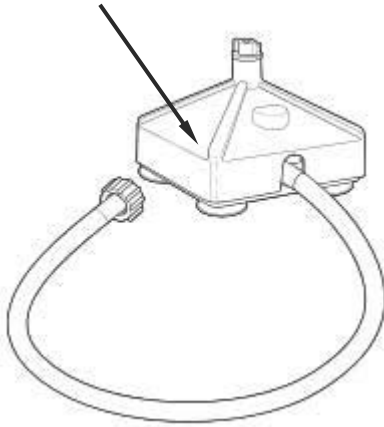

Parts & Accessories Diagram

HBH550-CE

PROPRIETARY RIGHTS NOTICE This document and all information contained within it is the property of Hamilton Beach Brands, Inc. (HBB). It is confidential and proprietary and has been provided to you for a limited purpose. It must be returned or destroyed upon request. Disclosure, reproduction or use of this document and any information contained within it, in full or in part, for any purpose is forbidden without the prior written consent of HBB. No photographs may be taken of any article fabricated or assembled from this document without the prior written consent of HBB.

ACCESSORIES

Container Washer
BCR100