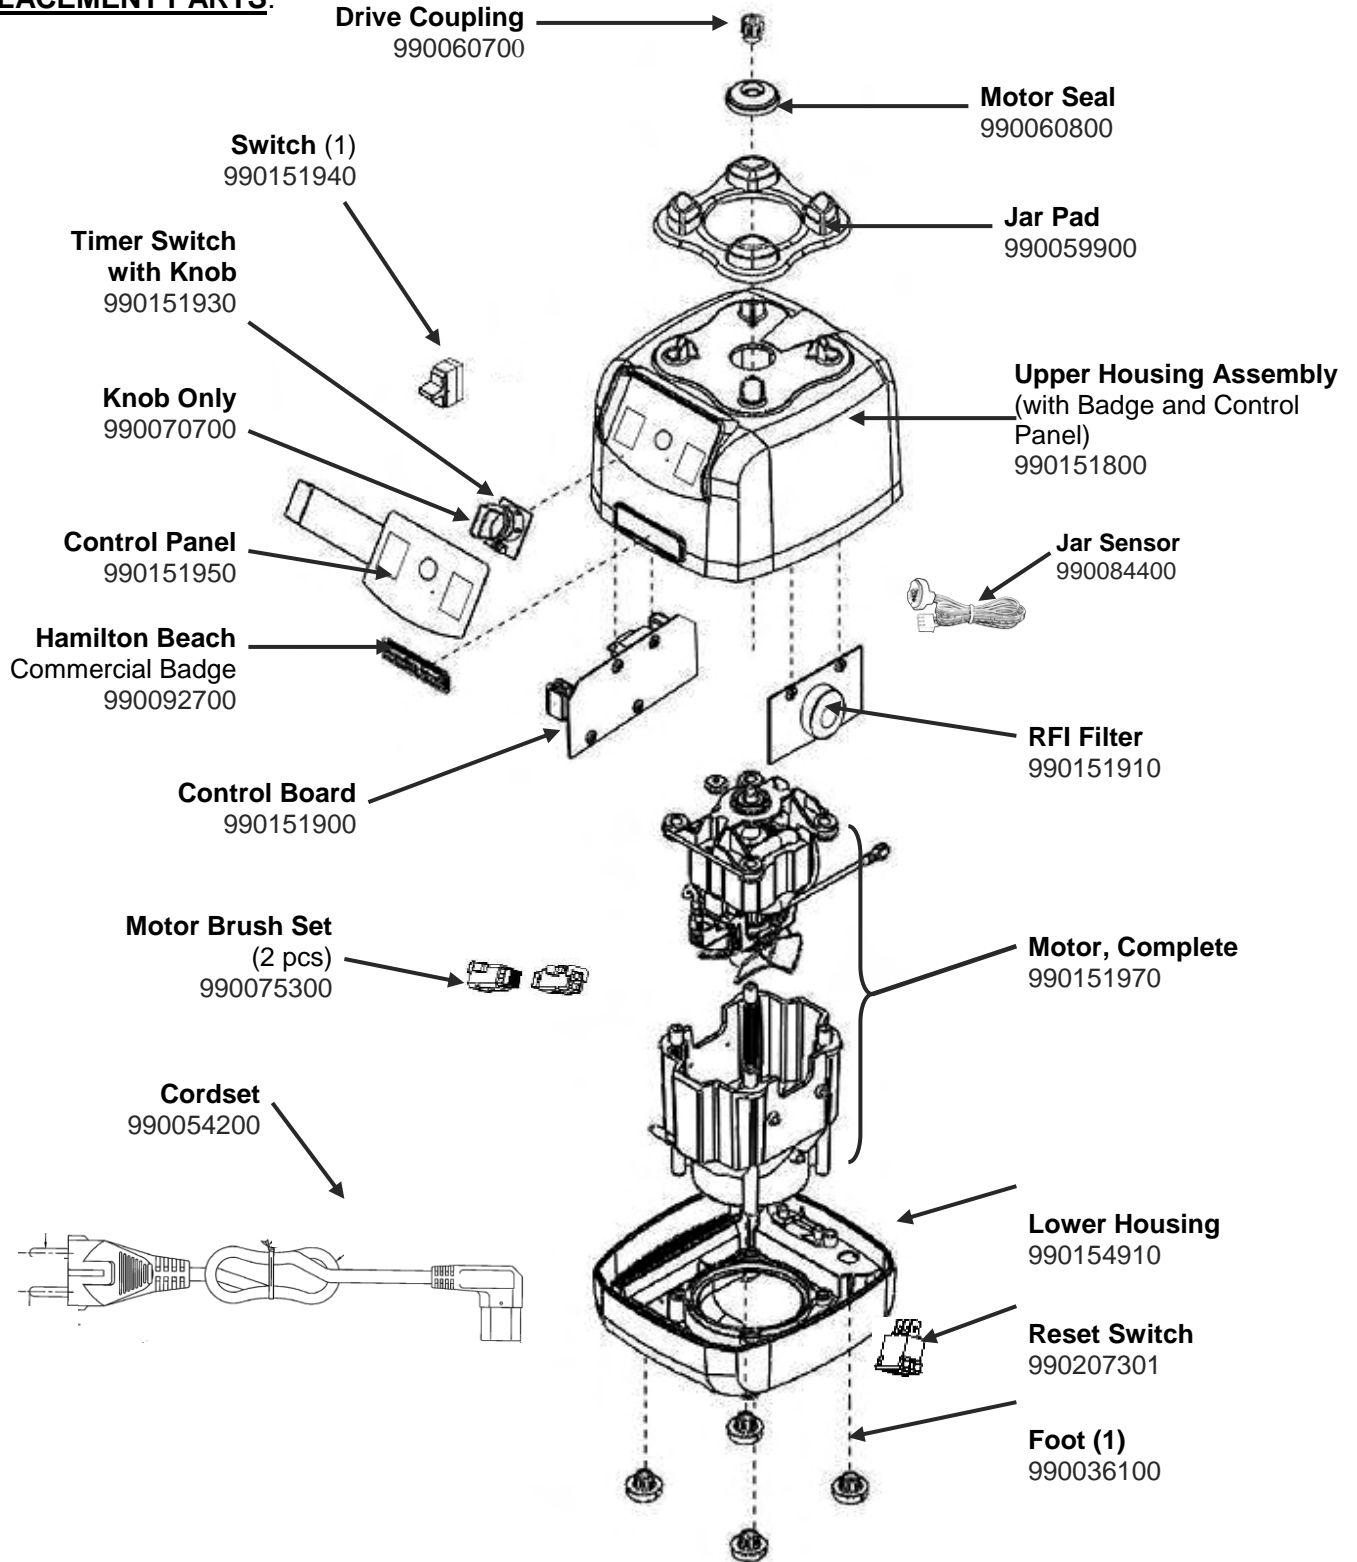

### REPLACEMENT PARTS:

 Hamilton Beach 4421 Waterfront Drive Glen Allen, VA 23060	Revision Description:	Show new reset switch CARE part number.				
	Request Number:	DOC7433	Revision Date:	2/8/2017	Approved by:	DOC7433
	Issue Code(s):		Page:	1 of 3	Document #:	<b>540045000</b>
					Rev:	<b>D</b>

\*\*Cutter Assembly Includes: Blade, Lock Washer, Hex Nut, Drive Coupling Attachment and Cutter Bearing Assembly.

 Hamilton Beach 4421 Waterfront Drive Glen Allen, VA 23060	Revision Description:		Show new reset switch CARE part number.			
	Request Number:	DOC7433	Revision Date:	2/8/2017	Approved by:	DOC7433
	Issue Code(s):		Page:	2 of 3	Document #:	<b>540045000</b>
					Rev:	<b>D</b>

## Parts & Accessories Diagram

## ACCESSORIES

**Container Washer**  
BCR100

**48oz. Container Complete\***  
6126-600

**Notes:**

\*Complete Container includes: Cutter Assembly, Container, Lid and Filler Cap

 4421 Waterfront Drive Glen Allen, VA 23060	Revision Description:		Show new reset switch CARE part number.					
	Request Number:	DOC7433	Revision Date:	2/8/2017	Approved by:	DOC7433		
	Issue Code(s):		Page:	3 of 3	Document #:	<b>540045000</b>	Rev:	<b>D</b>