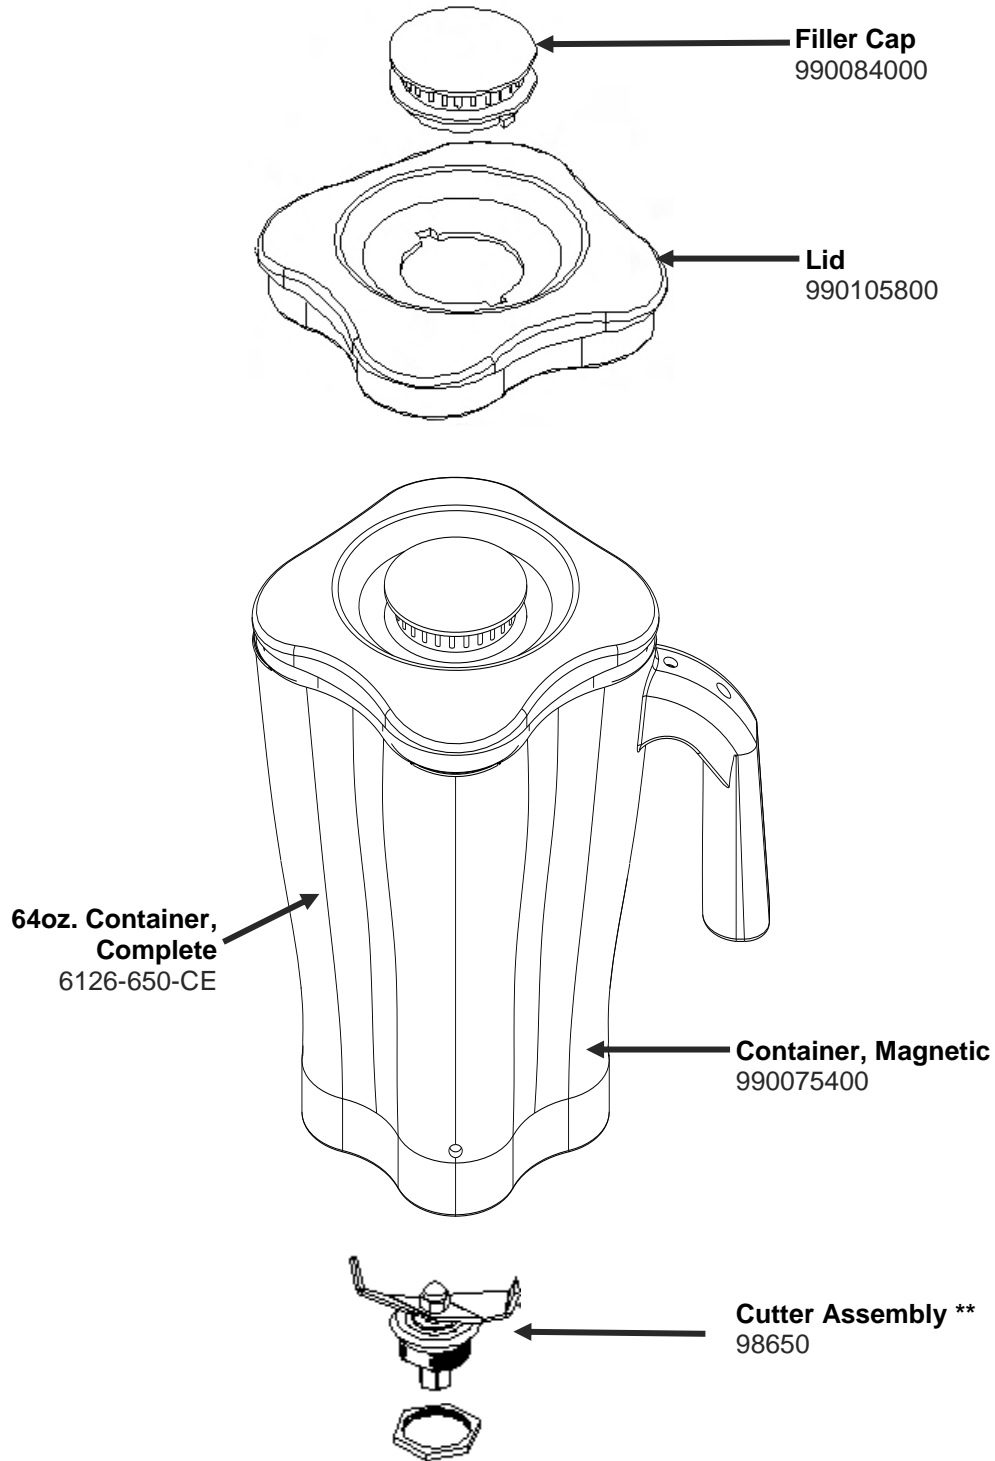

### REPLACEMENT PARTS:

 Hamilton Beach 4421 Waterfront Drive Glen Allen, VA 23060	Revision Description:	Show new reset switch CARE part number.				
	Request Number:	DOC7433	Revision Date:	2/8/2017	Approved by:	DOC7433
	Issue Code(s):		Page:	1 of 3	Document #:	<b>540045000</b>
					Rev:	<b>D</b>

\*\*Cutter Assembly Includes: Blade, Lock Washer, Hex Nut, Drive Coupling Attachment and Cutter Bearing Assembly.

 Hamilton Beach 4421 Waterfront Drive Glen Allen, VA 23060	Revision Description:		Show new reset switch CARE part number.			
	Request Number:	DOC7433	Revision Date:	2/8/2017	Approved by:	DOC7433
	Issue Code(s):		Page:	2 of 3	Document #:	<b>540045000</b>
					Rev:	<b>D</b>

## Parts & Accessories Diagram

## ACCESSORIES

**Container Washer**  
BCR100

**48oz. Container Complete\***  
6126-600

**Notes:**

\*Complete Container includes: Cutter Assembly, Container, Lid and Filler Cap

 4421 Waterfront Drive Glen Allen, VA 23060	Revision Description:		Show new reset switch CARE part number.					
	Request Number:	DOC7433	Revision Date:	2/8/2017	Approved by:	DOC7433		
	Issue Code(s):		Page:	3 of 3	Document #:	<b>540045000</b>	Rev:	<b>D</b>