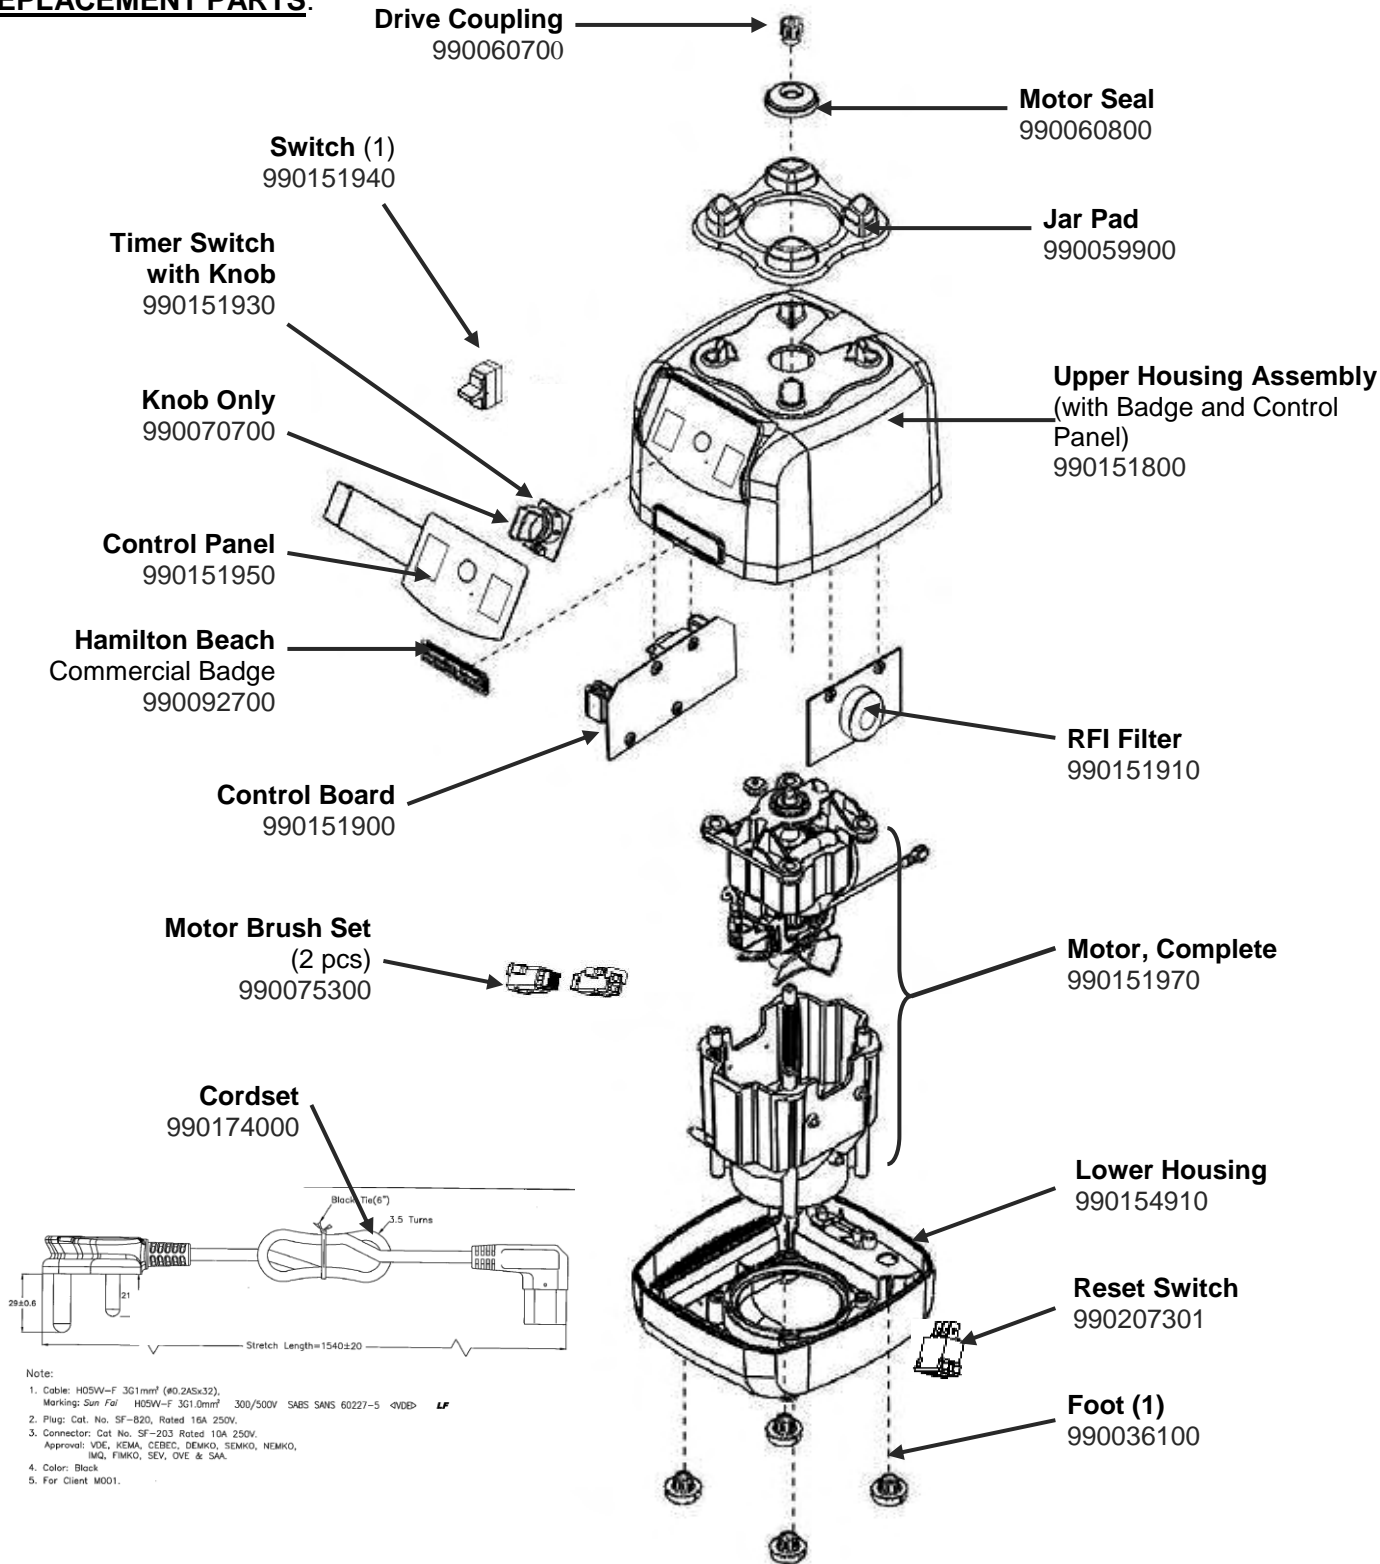

### REPLACEMENT PARTS:

<p><b>Hamilton Beach</b> 4421 Waterfront Drive Glen Allen, VA 23060</p>	Revision Description:	Show new reset switch CARE part number.				
	Request Number:	DOC7433	Revision Date:	02/09/2017	Approved by:	DOC7433
	Issue Code(s):		Page:	1 of 3	Document #:	<b>540084500</b>
					Rev:	<b>C</b>

\*\*Cutter Assembly Includes: Blade, Lock Washer, Hex Nut, Drive Coupling Attachment and Cutter Bearing Assembly.

 4421 Waterfront Drive Glen Allen, VA 23060	Revision Description:	Show new reset switch CARE part number.				
	Request Number:	DOC7433	Revision Date:	02/09/2017	Approved by:	DOC7433
	Issue Code(s):		Page:	2 of 3	Document #:	<b>540084500</b>
					Rev:	<b>C</b>

## Parts & Accessories Diagram

### **Notes:**

\*Complete Container includes: Cutter Assembly, Container, Lid and Filler Cap

<b>Hamilton Beach</b> 4421 Waterfront Drive Glen Allen, VA 23060	Revision Description:	Show new reset switch CARE part number.					
	Request Number:	DOC7433	Revision Date:	02/09/2017	Approved by:	DOC7433	
	Issue Code(s):		Page:	3 of 3	Document #:	<b>540084500</b>	Rev: