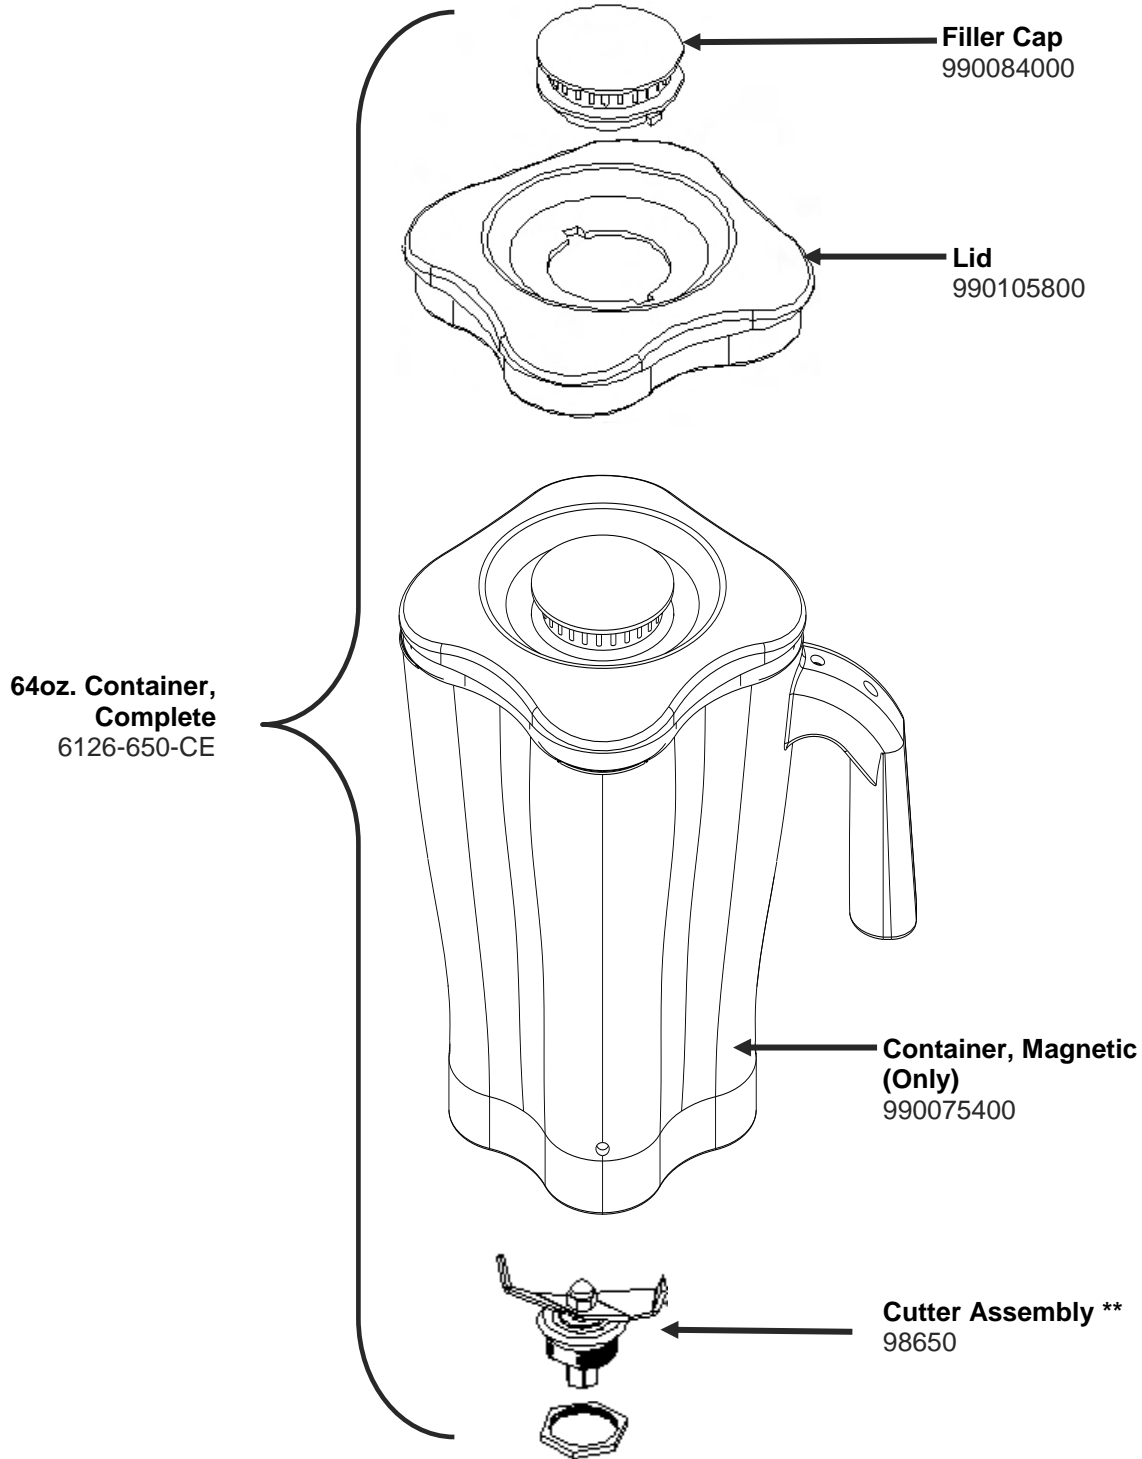

### REPLACEMENT PARTS:

<p><b>Hamilton Beach</b> 4421 Waterfront Drive Glen Allen, VA 23060</p>	Revision Description:	Show new reset switch CARE part number.				
	Request Number:	DOC7433	Revision Date:	02/09/2017	Approved by:	DOC7433
	Issue Code(s):		Page:	1 of 3	Document #:	<b>540084500</b>
					Rev:	<b>C</b>

\*\*Cutter Assembly Includes: Blade, Lock Washer, Hex Nut, Drive Coupling Attachment and Cutter Bearing Assembly.

 4421 Waterfront Drive Glen Allen, VA 23060	Revision Description:	Show new reset switch CARE part number.				
	Request Number:	DOC7433	Revision Date:	02/09/2017	Approved by:	DOC7433
	Issue Code(s):		Page:	2 of 3	Document #:	<b>540084500</b>
					Rev:	<b>C</b>

## Parts & Accessories Diagram

### **Notes:**

\*Complete Container includes: Cutter Assembly, Container, Lid and Filler Cap

<b>Hamilton Beach</b> 4421 Waterfront Drive Glen Allen, VA 23060	Revision Description:	Show new reset switch CARE part number.					
	Request Number:	DOC7433	Revision Date:	02/09/2017	Approved by:	DOC7433	
	Issue Code(s):		Page:	3 of 3	Document #:	<b>540084500</b>	Rev: