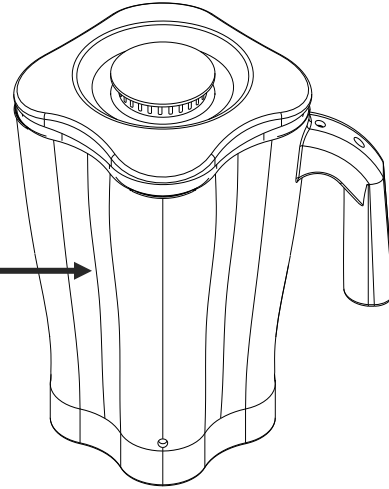

48oz. Container
Complete*
6126-600

Notes:

*Complete Container includes: Cutter Assembly, Container, Lid and Filler Cap

Hamilton Beach 4421 Waterfront Drive Glen Allen, VA 23060	Revision Description:	Show new reset switch CARE part number.						
	Request Number:	DOC7433	Revision Date:	02/09/2017	Approved by:	DOC7433		
	Issue Code(s):		Page:	3 of 3	Document #:	540084500	Rev:	C