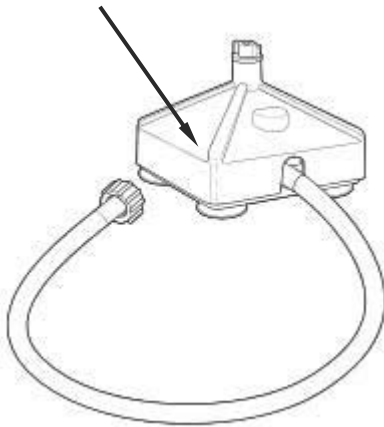

Parts & Accessories Diagram

HBH550-SA

PROPRIETARY RIGHTS NOTICE This document and all information contained within it is the property of Hamilton Beach Brands, Inc. (HBB). It is confidential and proprietary and has been provided to you for a limited purpose. It must be returned or destroyed upon request. Disclosure, reproduction or use of this document and any information contained within it, in full or in part, for any purpose is forbidden without the prior written consent of HBB. No photographs may be taken of any article fabricated or assembled from this document without the prior written consent of HBB.

ACCESSORIES

Container Washer
BCR100