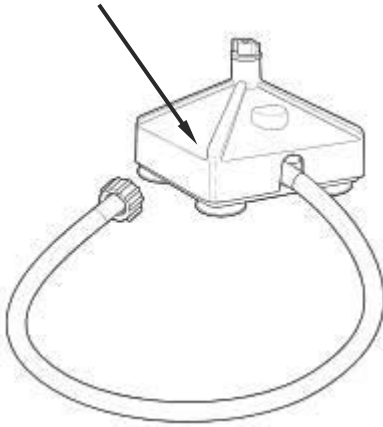

Parts & Accessories Diagram

HBH550-UK

PROPRIETARY RIGHTS NOTICE This document and all information contained within it is the property of Hamilton Beach Brands, Inc. (HBB). It is confidential and proprietary and has been provided to you for a limited purpose. It must be returned or destroyed upon request. Disclosure, reproduction or use of this document and any information contained within it, in full or in part, for any purpose is forbidden without the prior written consent of HBB. No photographs may be taken of any article fabricated or assembled from this document without the prior written consent of HBB.

ACCESSORIES

Container Washer
BCR100