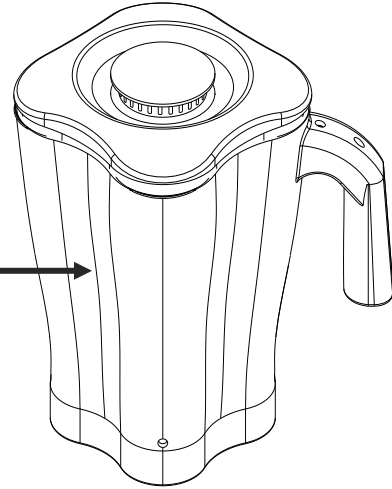

48oz. Container
Complete*
6126-600

Notes:

*Complete Container includes: Cutter Assembly, Container, Lid and Filler Cap

Hamilton Beach 4421 Waterfront Drive Glen Allen, VA 23060	Revision Description:	Show new reset switch CARE part number.						
	Request Number:	DOC7433	Revision Date:	2/9/2017	Approved by:	DOC7433		
	Issue Code(s):		Page:	3 of 3	Document #:	540046000	Rev:	D