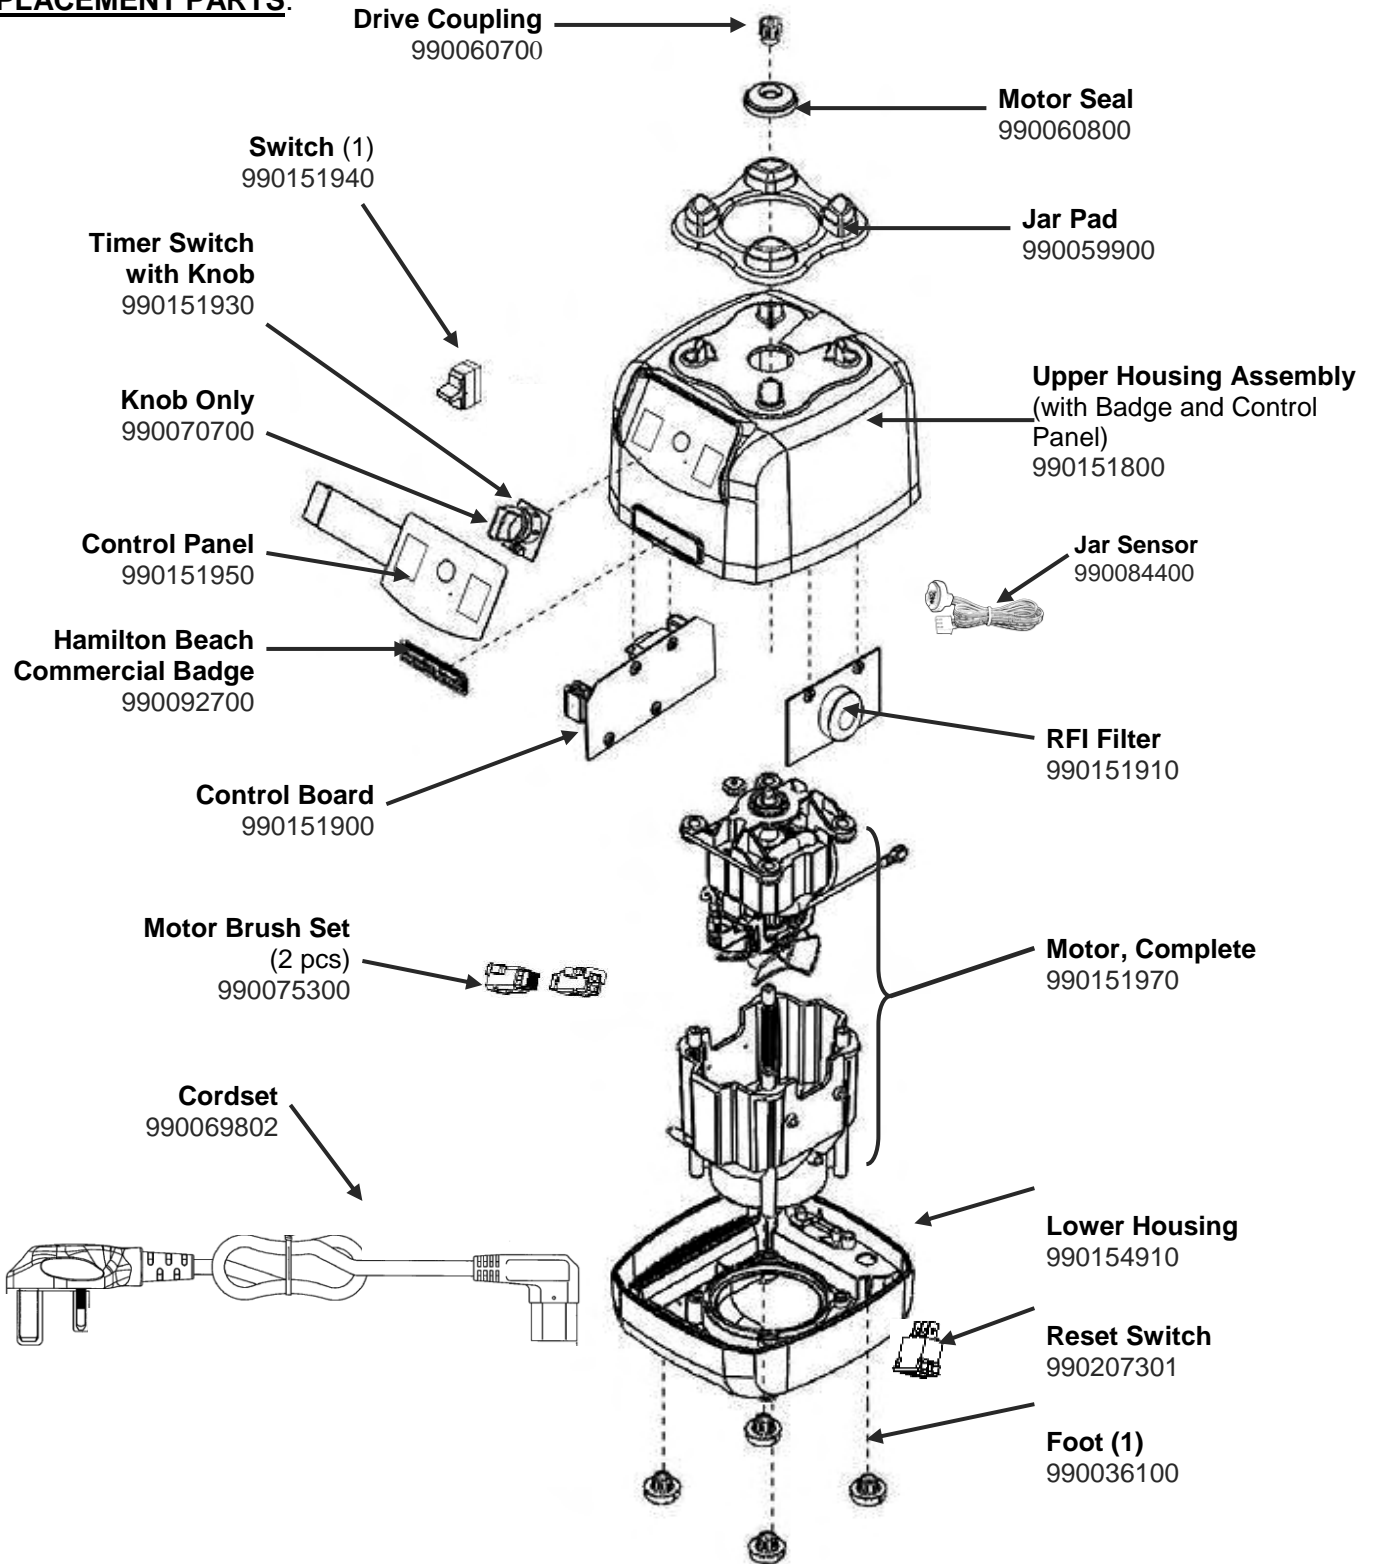

### REPLACEMENT PARTS:

 Hamilton Beach 4421 Waterfront Drive Glen Allen, VA 23060	Revision Description:	Show new reset switch CARE part number.				
	Request Number:	DOC7433	Revision Date:	2/9/2017	Approved by:	DOC7433
	Issue Code(s):		Page:	1 of 3	Document #:	<b>540046000</b>
					Rev:	<b>D</b>

\*\*Cutter Assembly Includes: Blade, Lock Washer, Hex Nut, Drive Coupling Attachment and Cutter Bearing Assembly.

 Hamilton Beach 4421 Waterfront Drive Glen Allen, VA 23060	Revision Description:	Show new reset switch CARE part number.				
	Request Number:	DOC7433	Revision Date:	2/9/2017	Approved by:	DOC7433
	Issue Code(s):		Page:	2 of 3	Document #:	<b>540046000</b>
					Rev:	<b>D</b>

## Parts & Accessories Diagram

### **Notes:**

\*Complete Container includes: Cutter Assembly, Container, Lid and Filler Cap

<b>Hamilton Beach</b> 4421 Waterfront Drive Glen Allen, VA 23060	Revision Description:	Show new reset switch CARE part number.					
	Request Number:	DOC7433	Revision Date:	2/9/2017	Approved by:	DOC7433	
	Issue Code(s):		Page:	3 of 3	Document #:	<b>540046000</b>	Rev: