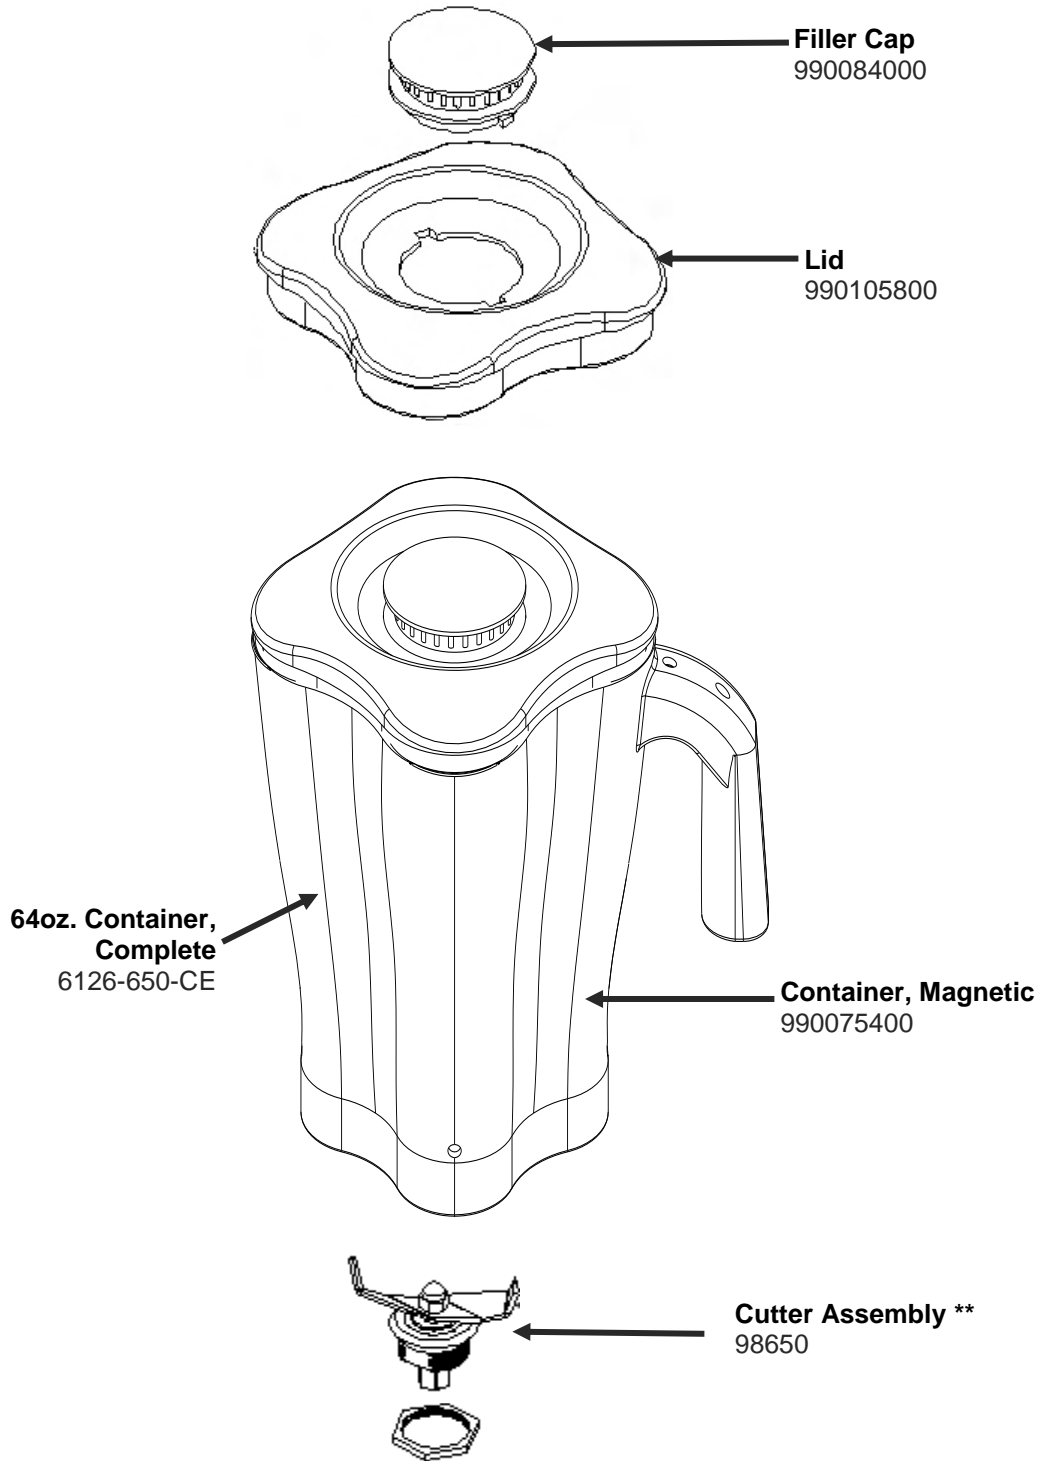

### REPLACEMENT PARTS:

 Hamilton Beach 4421 Waterfront Drive Glen Allen, VA 23060	Revision Description:	Show new reset switch CARE part number.				
	Request Number:	DOC7433	Revision Date:	2/9/2017	Approved by:	DOC7433
	Issue Code(s):		Page:	1 of 3	Document #:	<b>540046000</b>
					Rev:	<b>D</b>

\*\*Cutter Assembly Includes: Blade, Lock Washer, Hex Nut, Drive Coupling Attachment and Cutter Bearing Assembly.

 Hamilton Beach 4421 Waterfront Drive Glen Allen, VA 23060	Revision Description:	Show new reset switch CARE part number.				
	Request Number:	DOC7433	Revision Date:	2/9/2017	Approved by:	DOC7433
	Issue Code(s):		Page:	2 of 3	Document #:	<b>540046000</b>
					Rev:	<b>D</b>

## Parts & Accessories Diagram

### **Notes:**

\*Complete Container includes: Cutter Assembly, Container, Lid and Filler Cap

<b>Hamilton Beach</b> 4421 Waterfront Drive Glen Allen, VA 23060	Revision Description:	Show new reset switch CARE part number.					
	Request Number:	DOC7433	Revision Date:	2/9/2017	Approved by:	DOC7433	
	Issue Code(s):		Page:	3 of 3	Document #:	<b>540046000</b>	Rev: