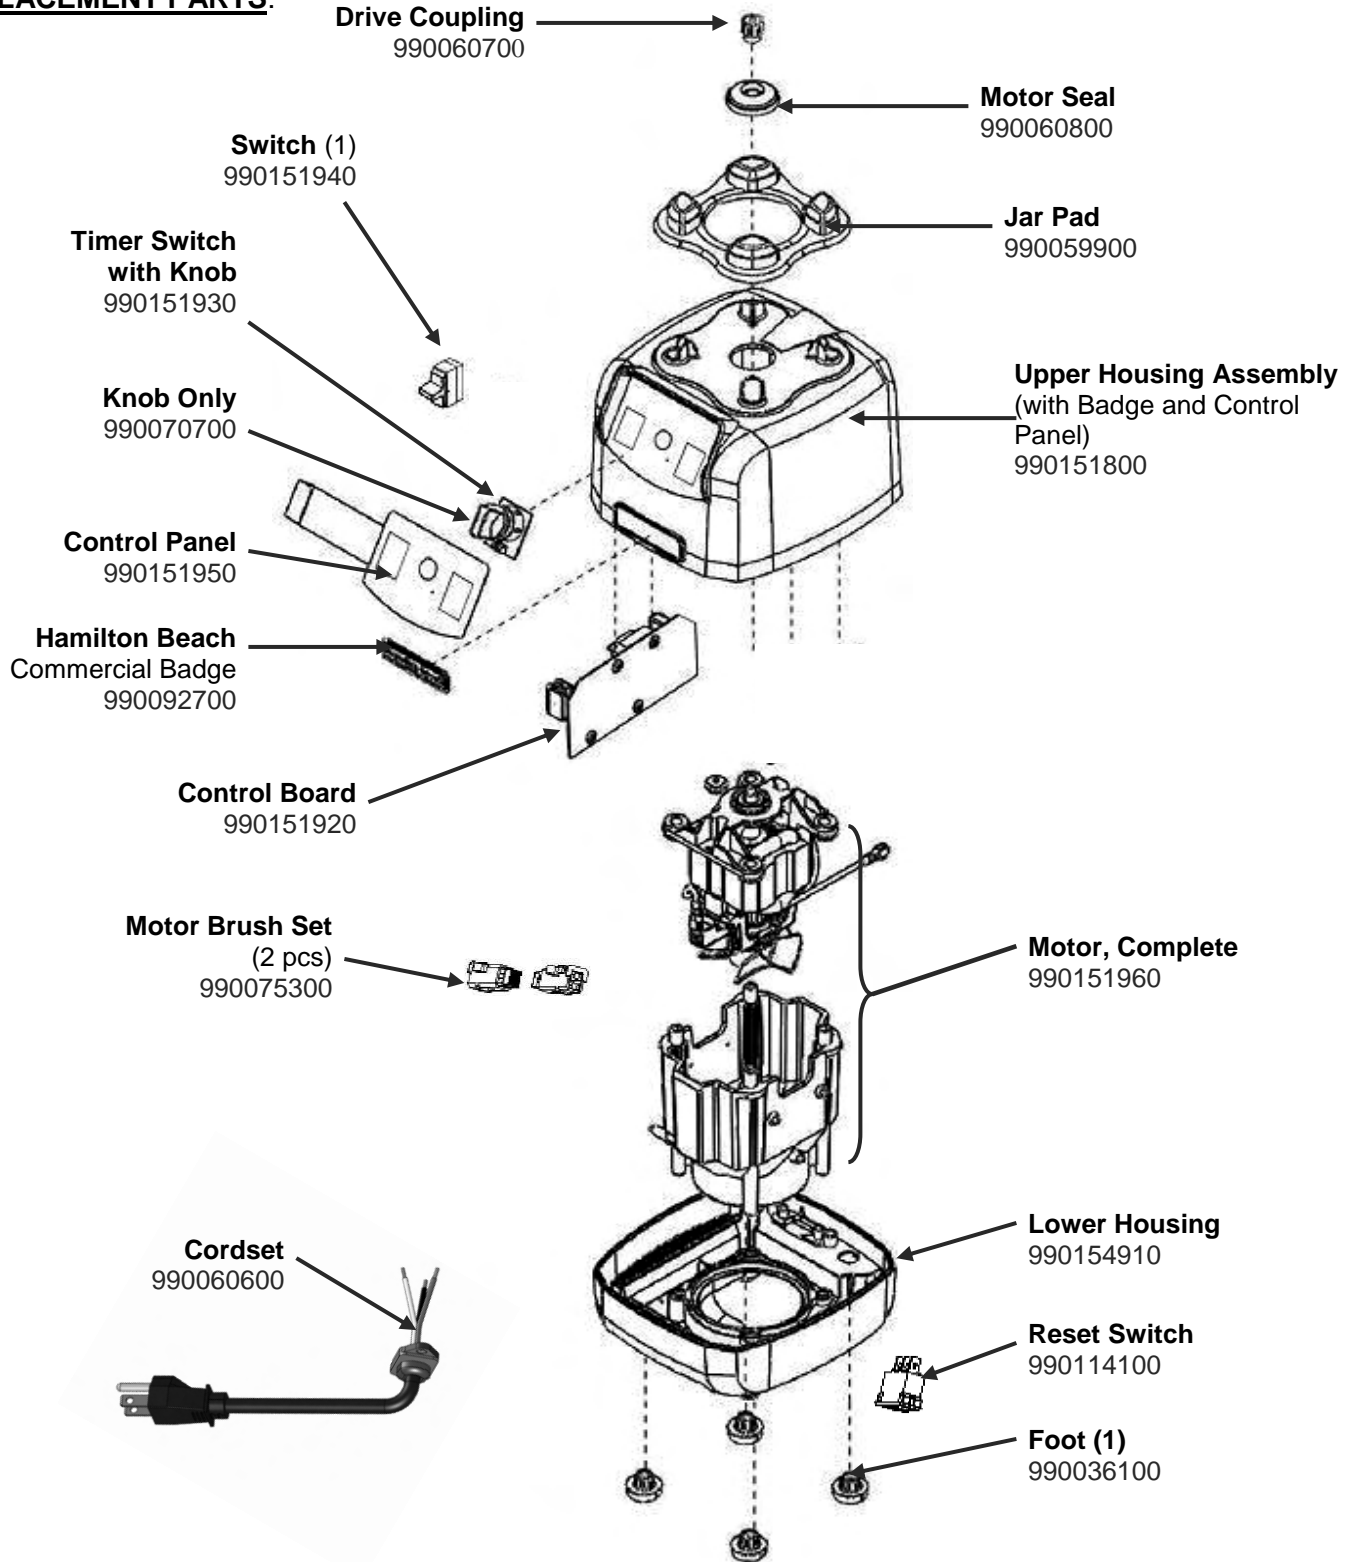

REPLACEMENT PARTS:

 Hamilton Beach 4421 Waterfront Drive Glen Allen, VA 23060	Revision Description:	Replace Lid part number.				
	Request Number:	DOC7217	Revision Date:	11/10/2016	Approved by:	DOC7217
	Issue Code(s):		Page:	1 of 3	Document #:	540044000
					Rev:	C

**Cutter Assembly Includes: Blade, Lock Washer, Hex Nut, Drive Coupling Attachment and Cutter Bearing Assembly.

 Hamilton Beach 4421 Waterfront Drive Glen Allen, VA 23060	Revision Description:		Replace Lid part number.			
	Request Number:	DOC7217	Revision Date:	11/10/2016	Approved by:	DOC7217
	Issue Code(s):		Page:	2 of 3	Document #:	540044000
					Rev:	C

ACCESSORIES

Container Washer
BCR100

48oz. Container
Complete*
6126-600

Notes:

*Complete Container includes: Cutter Assembly, Container, Lid and Filler Cap

Hamilton Beach 4421 Waterfront Drive Glen Allen, VA 23060	Revision Description:		Replace Lid part number.				
	Request Number:	DOC7217	Revision Date:	11/10/2016	Approved by:	DOC7217	
	Issue Code(s):		Page:	3 of 3	Document #:	540044000	Rev: