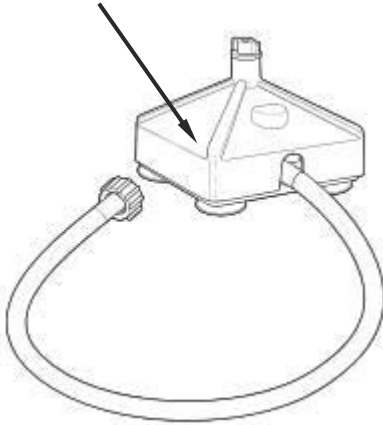

Parts & Accessories Diagram

HBH550

PROPRIETARY RIGHTS NOTICE This document and all information contained within it is the property of Hamilton Beach Brands, Inc. (HBB). It is confidential and proprietary and has been provided to you for a limited purpose. It must be returned or destroyed upon request. Disclosure, reproduction or use of this document and any information contained within it, in full or in part, for any purpose is forbidden without the prior written consent of HBB. No photographs may be taken of any article fabricated or assembled from this document without the prior written consent of HBB.

ACCESSORIES

Container Washer
BCR100