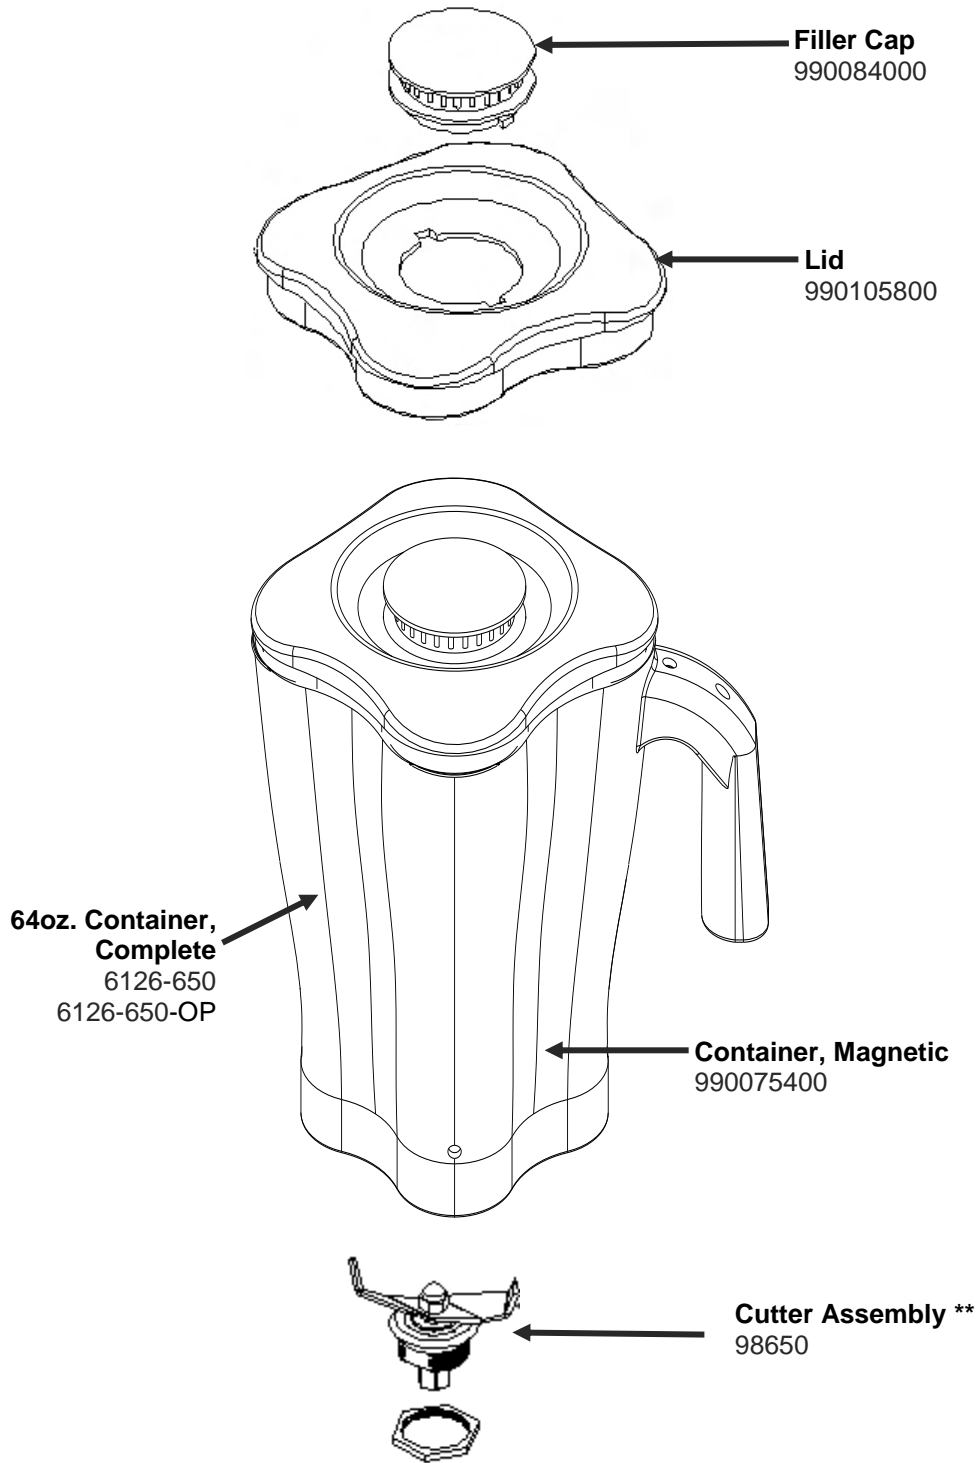

REPLACEMENT PARTS:

 Hamilton Beach 4421 Waterfront Drive Glen Allen, VA 23060	Revision Description:	Replace Lid part number.				
	Request Number:	DOC7217	Revision Date:	11/10/2016	Approved by:	DOC7217
	Issue Code(s):		Page:	1 of 3	Document #:	540044000
					Rev:	C

**Cutter Assembly Includes: Blade, Lock Washer, Hex Nut, Drive Coupling Attachment and Cutter Bearing Assembly.

 Hamilton Beach 4421 Waterfront Drive Glen Allen, VA 23060	Revision Description:		Replace Lid part number.			
	Request Number:	DOC7217	Revision Date:	11/10/2016	Approved by:	DOC7217
	Issue Code(s):		Page:	2 of 3	Document #:	540044000
					Rev:	C

ACCESSORIES

Container Washer
BCR100

48oz. Container
Complete*
6126-600

Notes:

*Complete Container includes: Cutter Assembly, Container, Lid and Filler Cap

Hamilton Beach 4421 Waterfront Drive Glen Allen, VA 23060	Revision Description:		Replace Lid part number.				
	Request Number:	DOC7217	Revision Date:	11/10/2016	Approved by:	DOC7217	
	Issue Code(s):		Page:	3 of 3	Document #:	540044000	Rev: