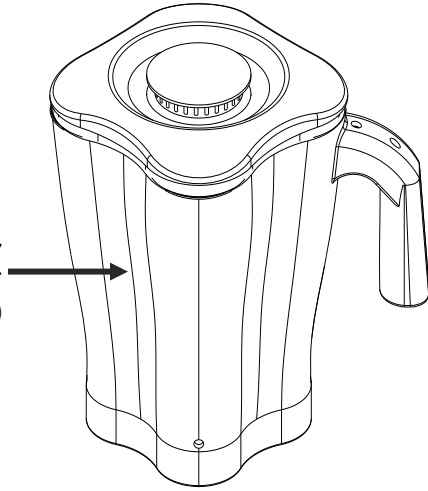

**Cutter Assembly Includes: Blade, Lock Washer, Hex Nut, Drive Coupling Attachment and Cutter Bearing Assembly.

 Hamilton Beach 4421 Waterfront Drive Glen Allen, VA 23060	Revision Description:		Replace Lid part number.			
	Request Number:	DOC7217	Revision Date:	11/10/2016	Approved by:	DOC7217
	Issue Code(s):		Page:	2 of 3	Document #:	540044000
					Rev:	C

Parts & Accessories Diagram

HBH550

PROPRIETARY RIGHTS NOTICE This document and all information contained within it is the property of Hamilton Beach Brands, Inc. (HBB). It is confidential and proprietary and has been provided to you for a limited purpose. It must be returned or destroyed upon request. Disclosure, reproduction or use of this document and any information contained within it, in full or in part, for any purpose is forbidden without the prior written consent of HBB. No photographs may be taken of any article fabricated or assembled from this document without the prior written consent of HBB.

ACCESSORIES

Container Washer
BCR100

48oz. Container
Complete*
6126-600

Notes:

*Complete Container includes: Cutter Assembly, Container, Lid and Filler Cap

Hamilton Beach 4421 Waterfront Drive Glen Allen, VA 23060	Revision Description:		Replace Lid part number.				
	Request Number:	DOC7217	Revision Date:	11/10/2016	Approved by:	DOC7217	
	Issue Code(s):		Page:	3 of 3	Document #:	540044000	Rev: