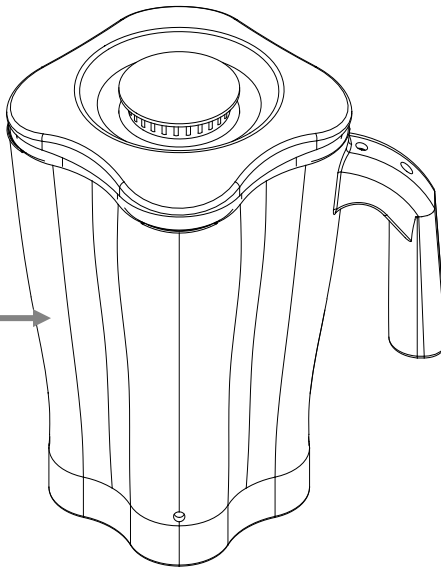

Notes:

*Complete Container Includes: Cutter Assembly, Container, Lid and Filler Cap

**Cutter Assembly Includes: Blade, Lock Washer, Hex Nut, Drive Coupling Attachment and Cutter Bearing Assembly.

<p>Hamilton Beach 4421 Waterfront Drive Glen Allen, VA 23060</p>	Revision Description: Update PC Board part number		Request Number: DOC7125		Revision Date: 10/19/16		Approved by: DOC7125	
	Issue Code(s): CS, SP		Page: 1 of 3		Document #: 510024700		Rev: F	

Accessories

Container Washer
BCR100

Counter Gasket
990126900

Counter-Top Mounting Kit
CK650

48oz. Container
Complete*
6126-600

 4421 Waterfront Drive Glen Allen, VA 23060	Revision Description:		Update PC Board part number						
	Request Number:		DOC7125	Revision Date:		10/19/16	Approved by:		DOC7125
	Issue Code(s):		CS, SP	Page:	3 of 3	Document #:	510024700	Rev:	F