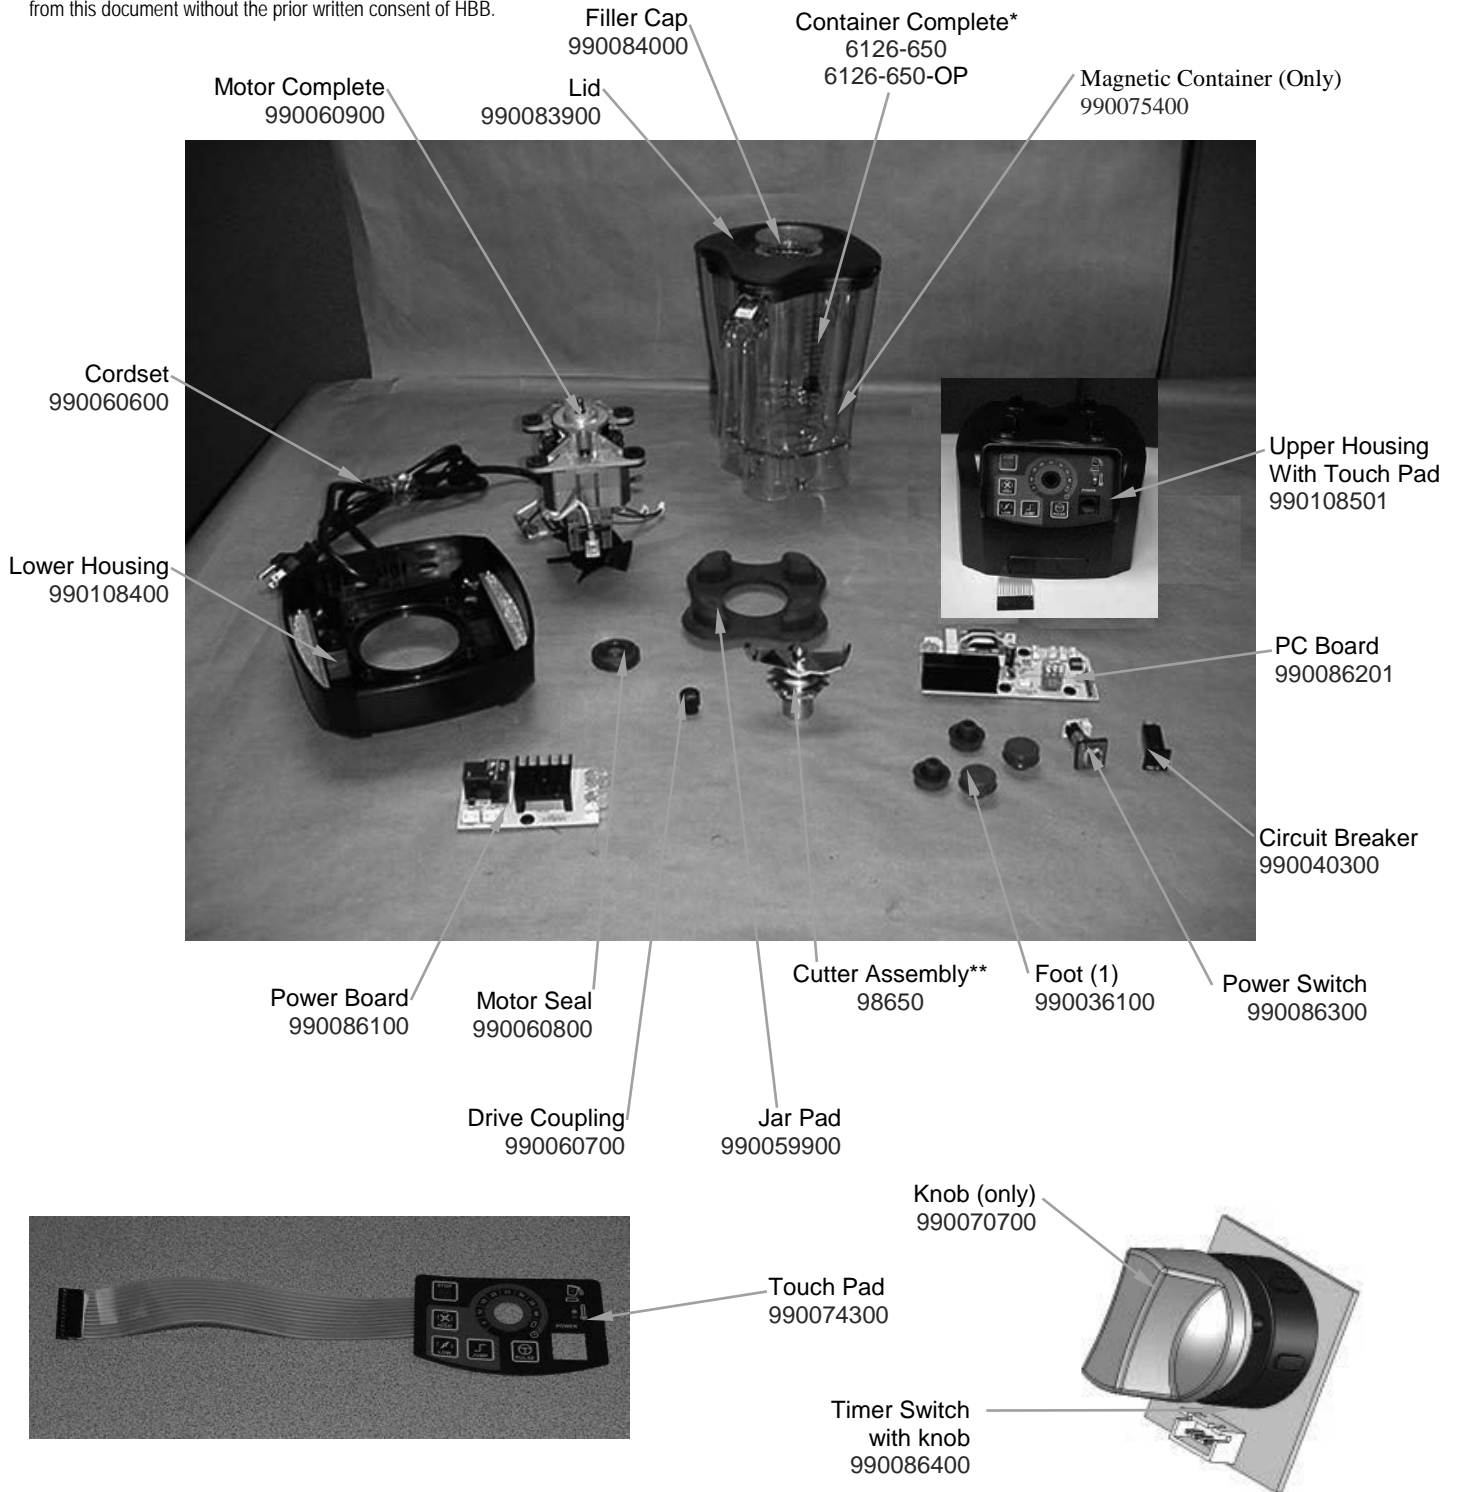

Notes:

*Complete Container Includes: Cutter Assembly, Container, Lid and Filler Cap

**Cutter Assembly Includes: Blade, Lock Washer, Hex Nut, Drive Coupling Attachment and Cutter Bearing Assembly.

<p>Hamilton Beach 4421 Waterfront Drive Glen Allen, VA 23060</p>	Revision Description: Update PC Board part number		Request Number: DOC7125		Revision Date: 10/19/16		Approved by: DOC7125	
	Issue Code(s): CS, SP		Page: 1 of 3		Document #: 510024700		Rev: F	