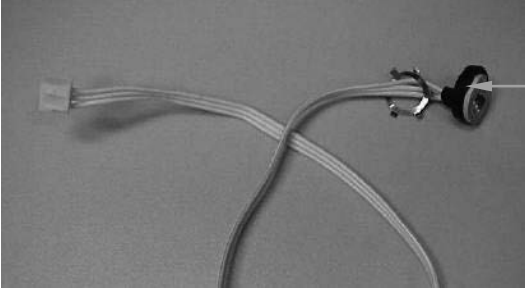

Replacement Part Diagram

Model HBH650-BF

PROPRIETARY RIGHTS NOTICE This document and all information contained within it is the property of Hamilton Beach Brands, Inc. (HBB). It is confidential and proprietary and has been provided to you for a limited purpose. It must be returned or destroyed upon request. Disclosure, reproduction or use of this document and any information contained within it, in full or in part, for any purpose is forbidden without the prior written consent of HBB. No photographs may be taken of any article fabricated or assembled from this document without the prior written consent of HBB.

Jar Sensor
990084400

Hamilton Beach 4421 Waterfront Drive Glen Allen, VA 23060	Revision Description:	Update PC Board part number						
	Request Number:	DOC7125	Revision Date:	10/19/16	Approved by:	DOC7125		
	Issue Code(s):	CS, SP	Page:	2 of 3	Document #:	510024700	Rev:	F