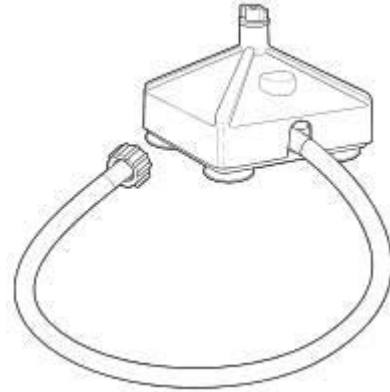

Replacement Part Diagram

Model HBH650-BF

PROPRIETARY RIGHTS NOTICE This document and all information contained within it is the property of Hamilton Beach Brands, Inc. (HBB). It is confidential and proprietary and has been provided to you for a limited purpose. It must be returned or destroyed upon request. Disclosure, reproduction or use of this document and any information contained within it, in full or in part, for any purpose is forbidden without the prior written consent of HBB. No photographs may be taken of any article fabricated or assembled from this document without the prior written consent of HBB.

Accessories

Container Washer
BCR100

Counter Gasket
990126900