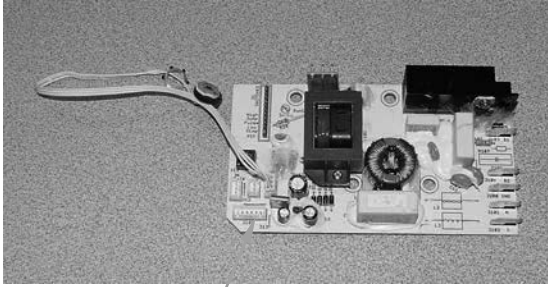

Replacement Parts Diagram Model HBH650-CCC

PROPRIETARY RIGHTS NOTICE This document and all information contained within it is the property of Hamilton Beach Brands, Inc. (HBB). It is confidential and proprietary and has been provided to you for a limited purpose. It must be returned or destroyed upon request. Disclosure, reproduction or use of this document and any information contained within it, in full or in part, for any purpose is forbidden without the prior written consent of HBB. No photographs may be taken of any article fabricated or assembled from this document without the prior written consent of HBB.

PC Board
990086601