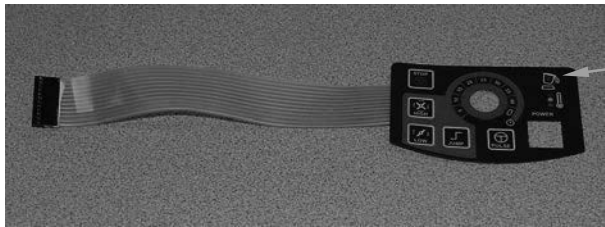

Touch Pad
990074300

Brush Motor Kit
990075300
(Set is 2 pcs)

Notes:

*Complete Container Includes: Cutter Assembly, Container, Lid and Filler Cap

**Cutter Assembly Includes: Blade, Lock Washer, Hex Nut, Drive Coupling Attachment and Cutter Bearing Assembly.