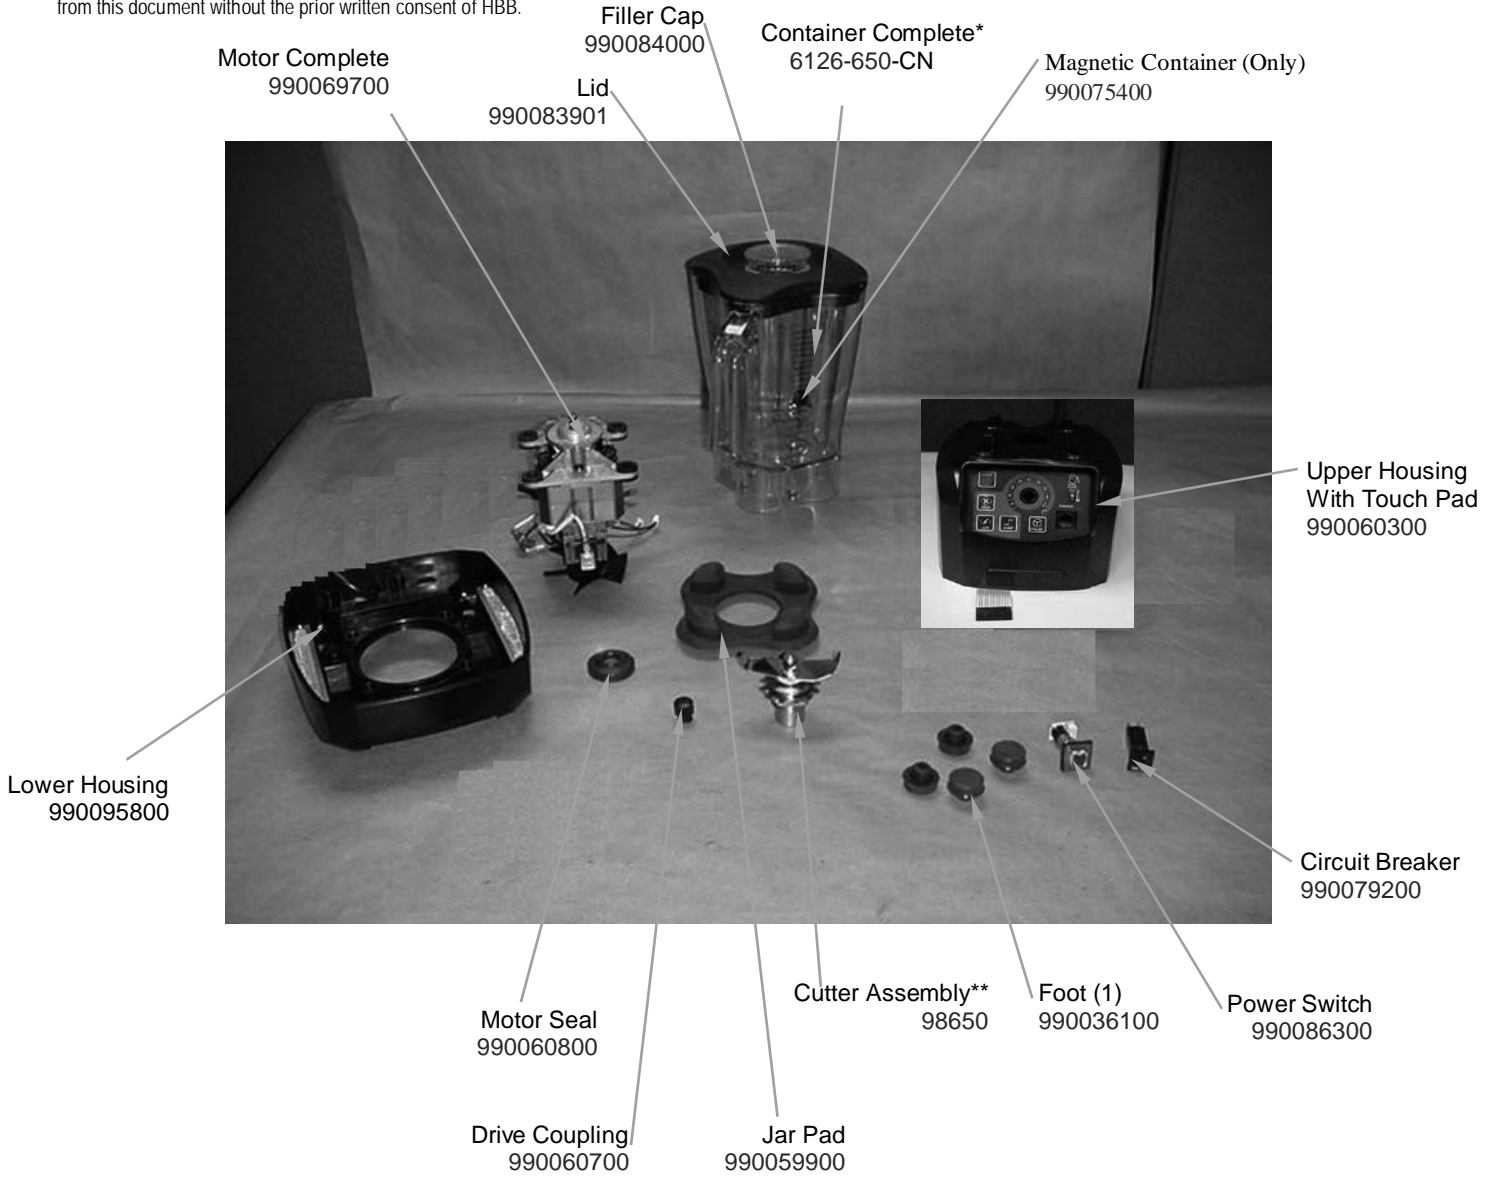

Touch Pad
990074300

Brush Motor Kit
990075300
(Set is 2 pcs)

Notes:

*Complete Container Includes: Cutter Assembly, Container, Lid and Filler Cap

**Cutter Assembly Includes: Blade, Lock Washer, Hex Nut, Drive Coupling Attachment and Cutter Bearing Assembly.

PC Board
990086601

Power Board
990086500

Cord Socket
990064800

Power Cord
CCC Part #: 990054201

Knob (only)
990070700

Timer Control with Knob
990086400

Hamilton Beach 4421 Waterfront Drive Glen Allen, VA 23060	Revision Description:	Update PC Board Part Number					
	Request Number:	DOC7528	Revision Date:	02/28/2017	Approved by:	DOC7528	
	Issue Code(s):	CS, SP	Page:	2 of 4	Document #:	510018300	Rev: