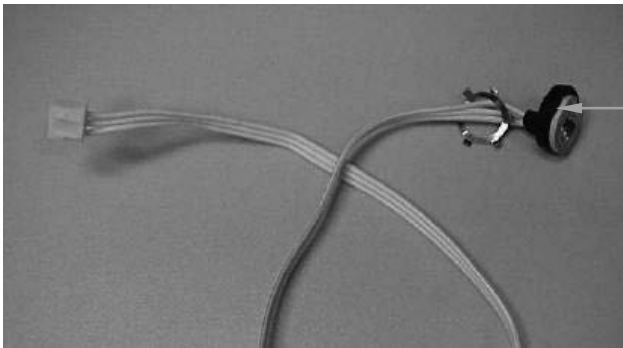

Jar Sensor
990084400

Hamilton Beach 4421 Waterfront Drive Glen Allen, VA 23060	Revision Description:		Update PC Board Part Number					
	Request Number:	DOC7528	Revision Date:	02/28/2017	Approved by:	DOC7528		
	Issue Code(s):	CS, SP	Page:	3 of 4	Document #:	510018300	Rev:	AC