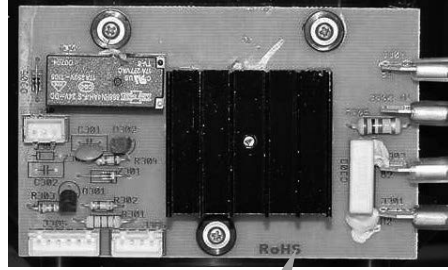

Touch Pad
990074300

Brush Motor Kit
990075300
(Set is 2 pcs)

Notes:

*Complete Container Includes: Cutter Assembly, Container, Lid and Filler Cap

**Cutter Assembly Includes: Blade, Lock Washer, Hex Nut, Drive Coupling Attachment and Cutter Bearing Assembly.

PC Board
990086601

Power Board
990086500

Cord Socket
990064800

Power Cord
CCC Part #: 990054201

Knob (only)
990070700

Timer Control with Knob
990086400

Hamilton Beach 4421 Waterfront Drive Glen Allen, VA 23060	Revision Description:	Update PC Board Part Number					
	Request Number:	DOC7528	Revision Date:	02/28/2017	Approved by:	DOC7528	
	Issue Code(s):	CS, SP	Page:	2 of 4	Document #:	510018300	Rev: