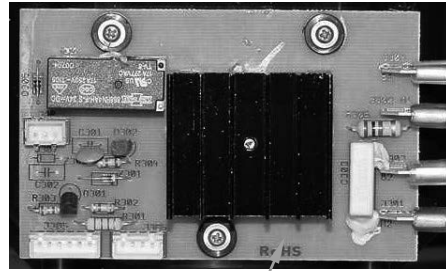

*Complete Container Includes: Cutter Assembly, Container, Lid and Filler Cap

**Cutter Assembly Includes: Blade, Lock Washer, Hex Nut, Drive Coupling Attachment and Cutter Bearing Assembly.

 Hamilton Beach 4421 Waterfront Drive Glen Allen, VA 23060	Revision Description:		Update PC Board Part Number					
	Request Number:	DOC7528	Revision Date:	02/28/2017	Approved by:	DOC7528		
	Issue Code(s):		Page:	1 of 4	Document #:	510016300	Rev:	AF

PC Board
990086601

Power Board
990086500

Cord Socket
990064800

Power Cord
990050001

Knob (only)
990070700

Timer Control with Knob
990086400

Hamilton Beach 4421 Waterfront Drive Glen Allen, VA 23060	Revision Description:	Update PC Board Part Number					
	Request Number:	DOC7528	Revision Date:	02/28/2017	Approved by:	DOC7528	
	Issue Code(s):		Page:	2 of 4	Document #:	510016300	Rev: