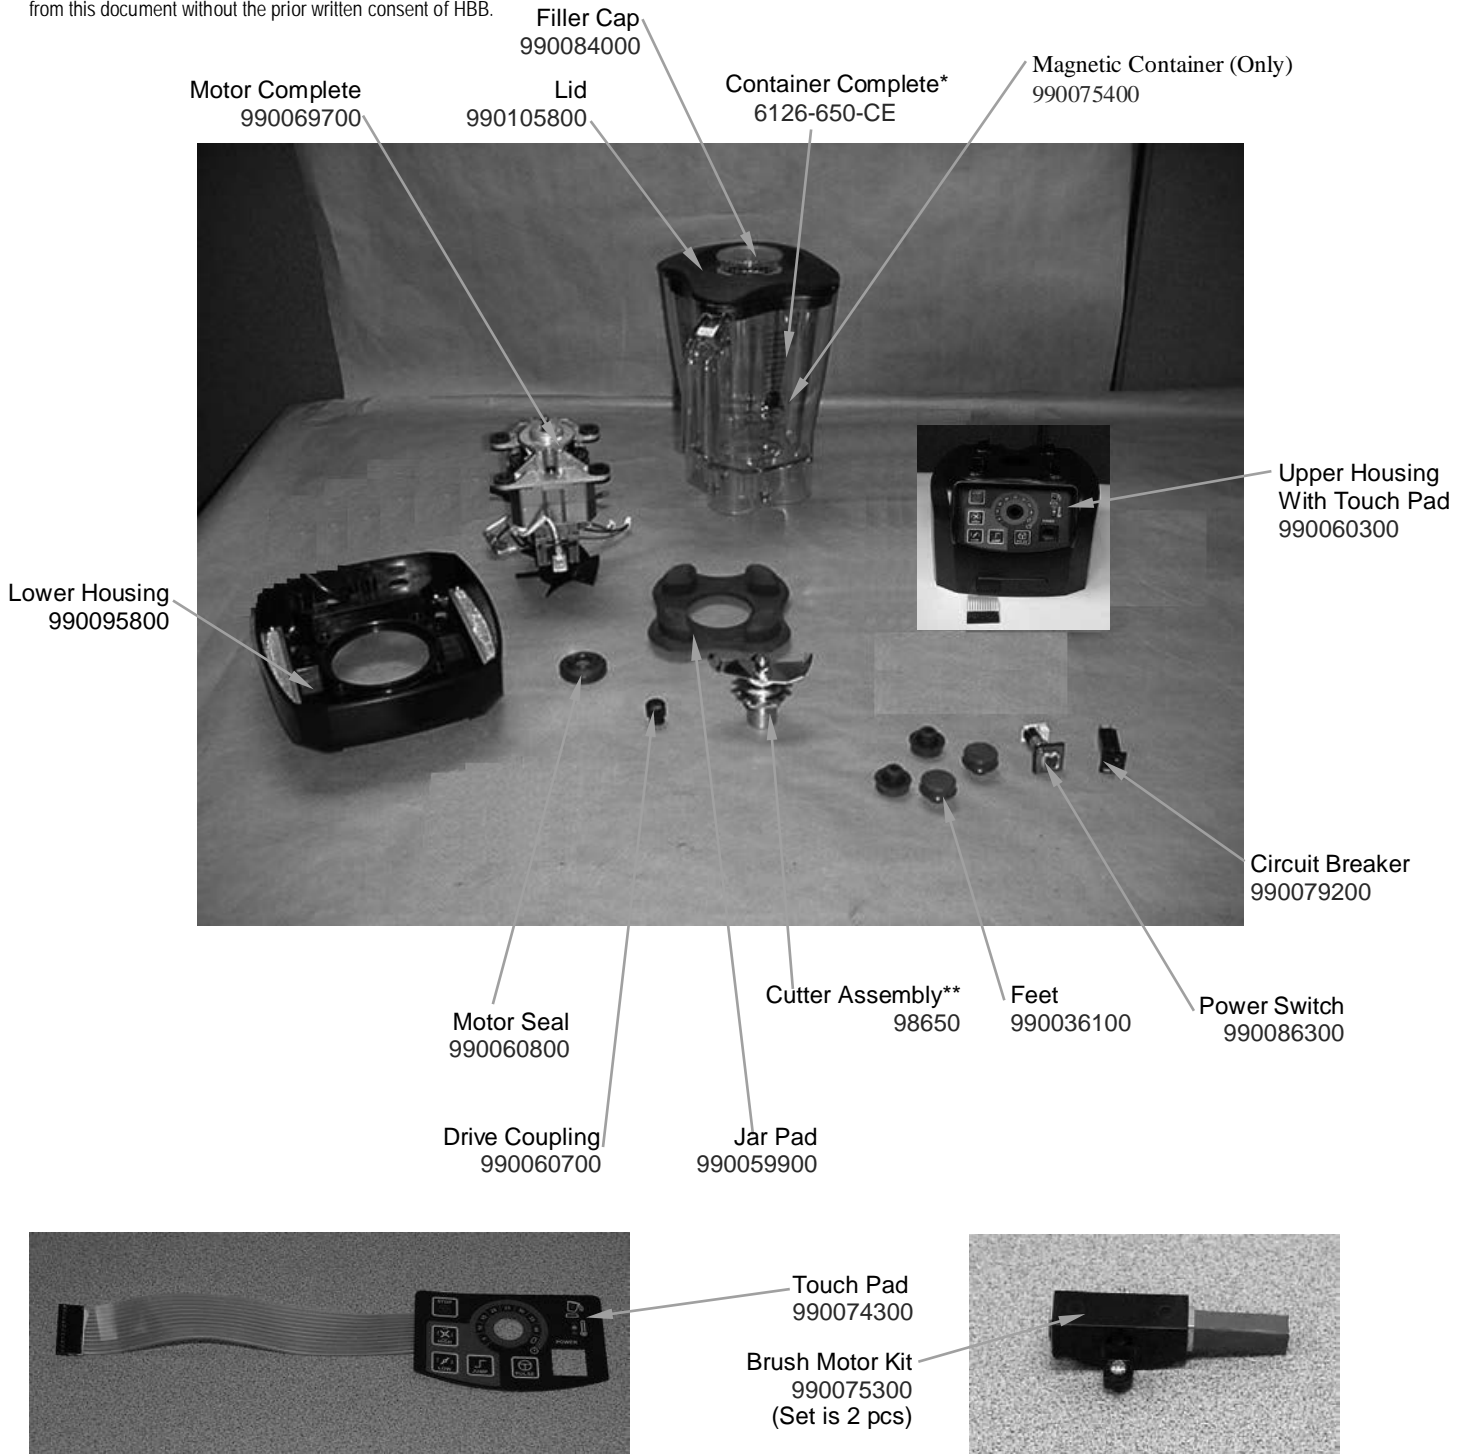

*Complete Container Includes: Cutter Assembly, Container, Lid and Filler Cap

**Cutter Assembly Includes: Blade, Lock Washer, Hex Nut, Drive Coupling Attachment and Cutter Bearing Assembly.

 Hamilton Beach 4421 Waterfront Drive Glen Allen, VA 23060	Revision Description:		Update PC Board Part Number					
	Request Number:	DOC7528	Revision Date:	02/28/2017	Approved by:	DOC7528		
	Issue Code(s):		Page:	1 of 4	Document #:	510016300	Rev:	AF

PC Board
990086601

Power Board
990086500

Cord Socket
990064800

Power Cord
990050001

Knob (only)
990070700

Timer Control with Knob
990086400

Hamilton Beach 4421 Waterfront Drive Glen Allen, VA 23060	Revision Description:	Update PC Board Part Number					
	Request Number:	DOC7528	Revision Date:	02/28/2017	Approved by:	DOC7528	
	Issue Code(s):		Page:	2 of 4	Document #:	510016300	Rev: