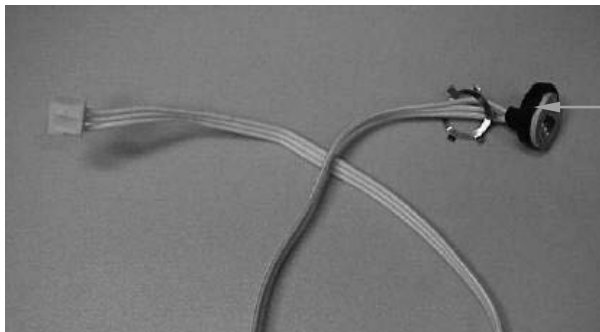

Jar Sensor
990084400