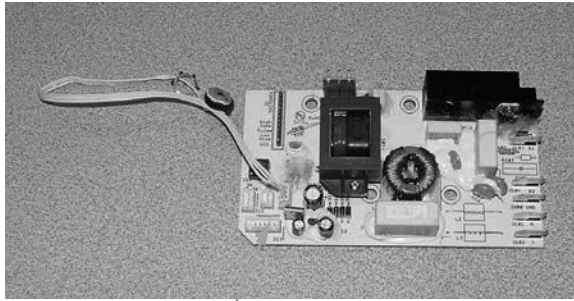

Parts & Accessories Diagram

Model HBH650-CE

PROPRIETARY RIGHTS NOTICE This document and all information contained within it is the property of Hamilton Beach Brands, Inc. (HBB). It is confidential and proprietary and has been provided to you for a limited purpose. It must be returned or destroyed upon request. Disclosure, reproduction or use of this document and any information contained within it, in full or in part, for any purpose is forbidden without the prior written consent of HBB. No photographs may be taken of any article fabricated or assembled from this document without the prior written consent of HBB.

PC Board
990086601