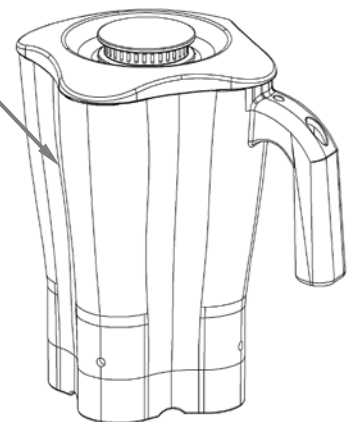

## Parts & Accessories Diagram

### Accessories

48oz Container Complete\*  
6126-600

Counter Gasket  
990126900

Counter-Top Mounting Kit  
CK650

Container Washer  
BCR100

Complete Container  
6126-650  
6126-650-OP

 Hamilton Beach 4421 Waterfront Drive Glen Allen, VA 23060	Revision Description:	Update PC Board part number						
	Request Number:	DOC7125	Revision Date:	10/11/16	Approved by:	DOC7125		
	Issue Code(s):	CS, SP	Page:	3 of 3	Document #:	510016100	Rev:	AA