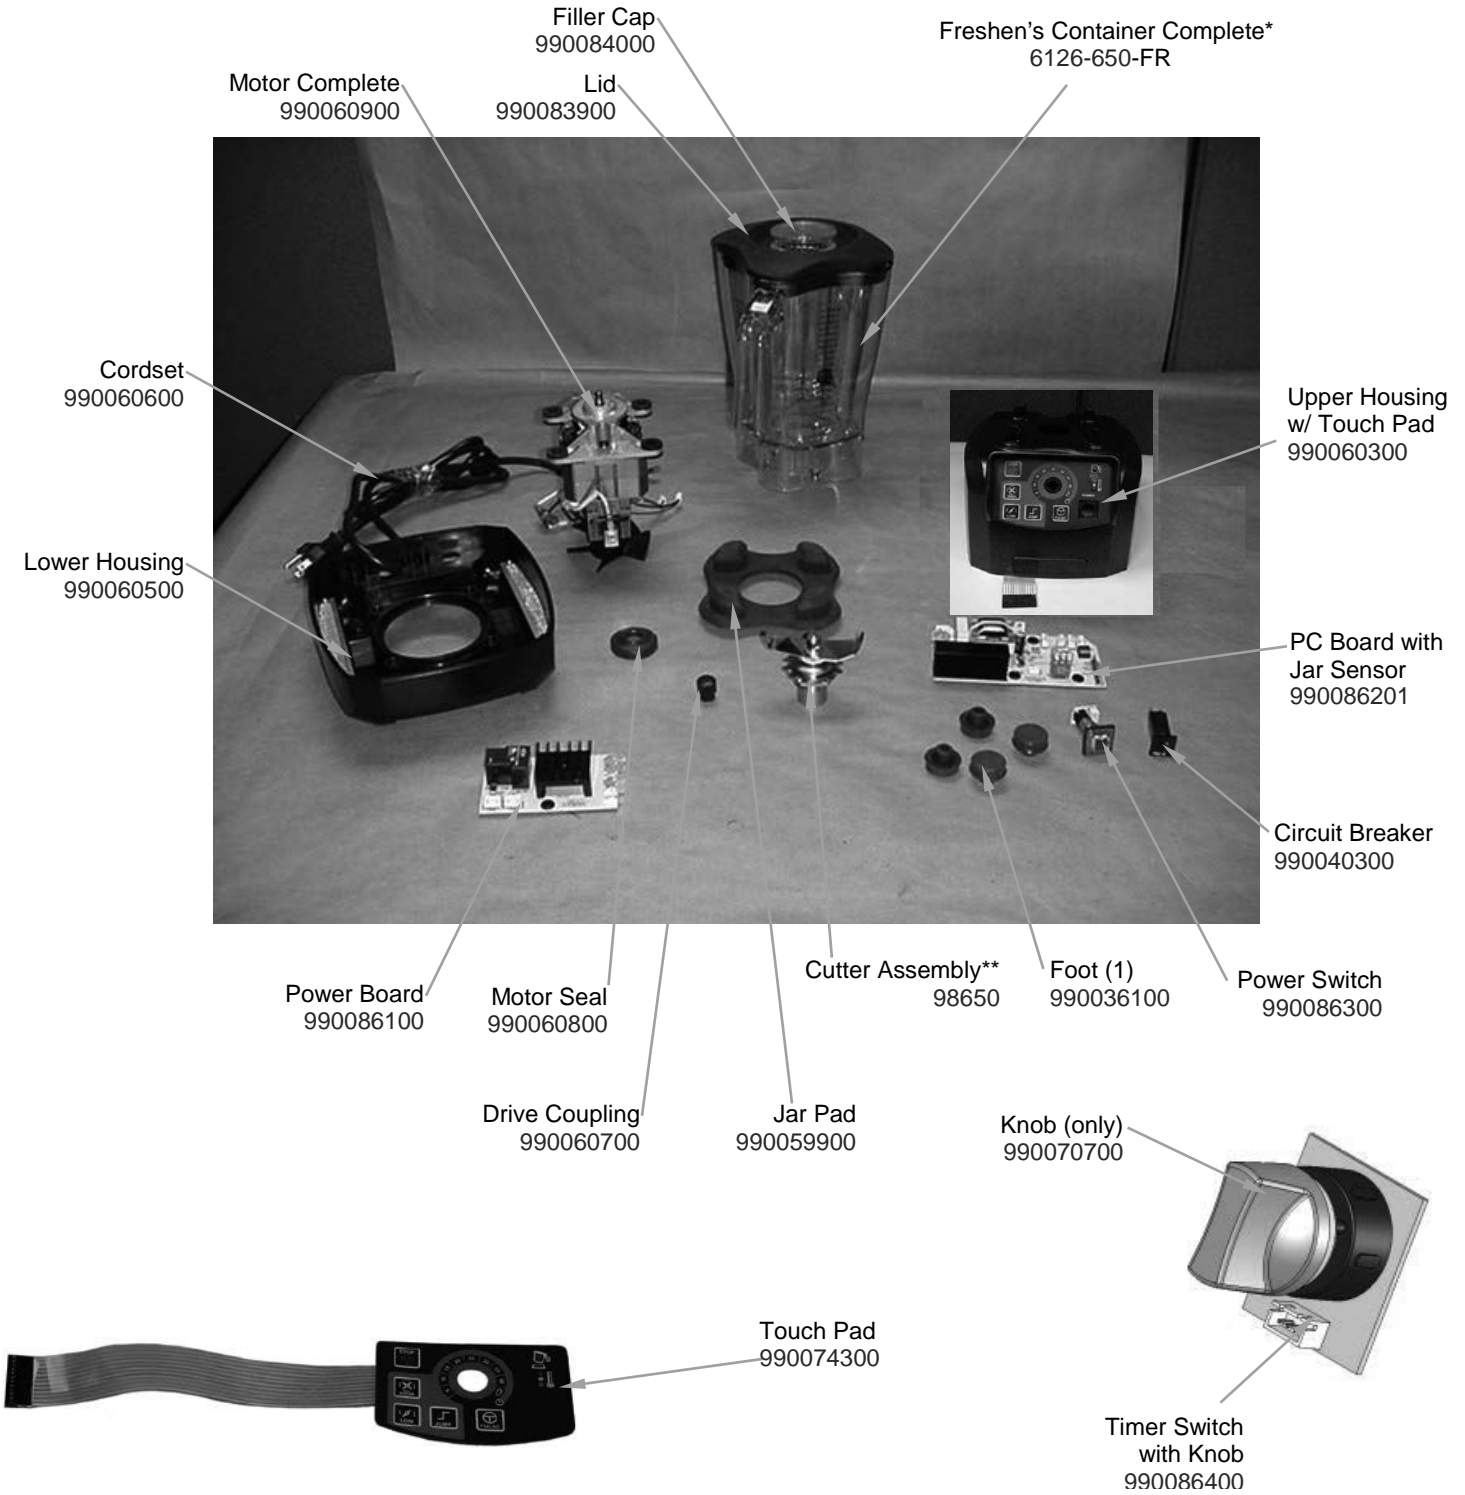

# Parts & Accessories Diagram

**Notes:**

\*Complete Container Includes: Cutter Assembly, Container, Lid and Filler Cap

\*\*Cutter Assembly Includes: Blade, Lock Washer, Hex Nut, Drive Coupling Attachment and Cutter Bearing Assembly.

## Parts & Accessories Diagram