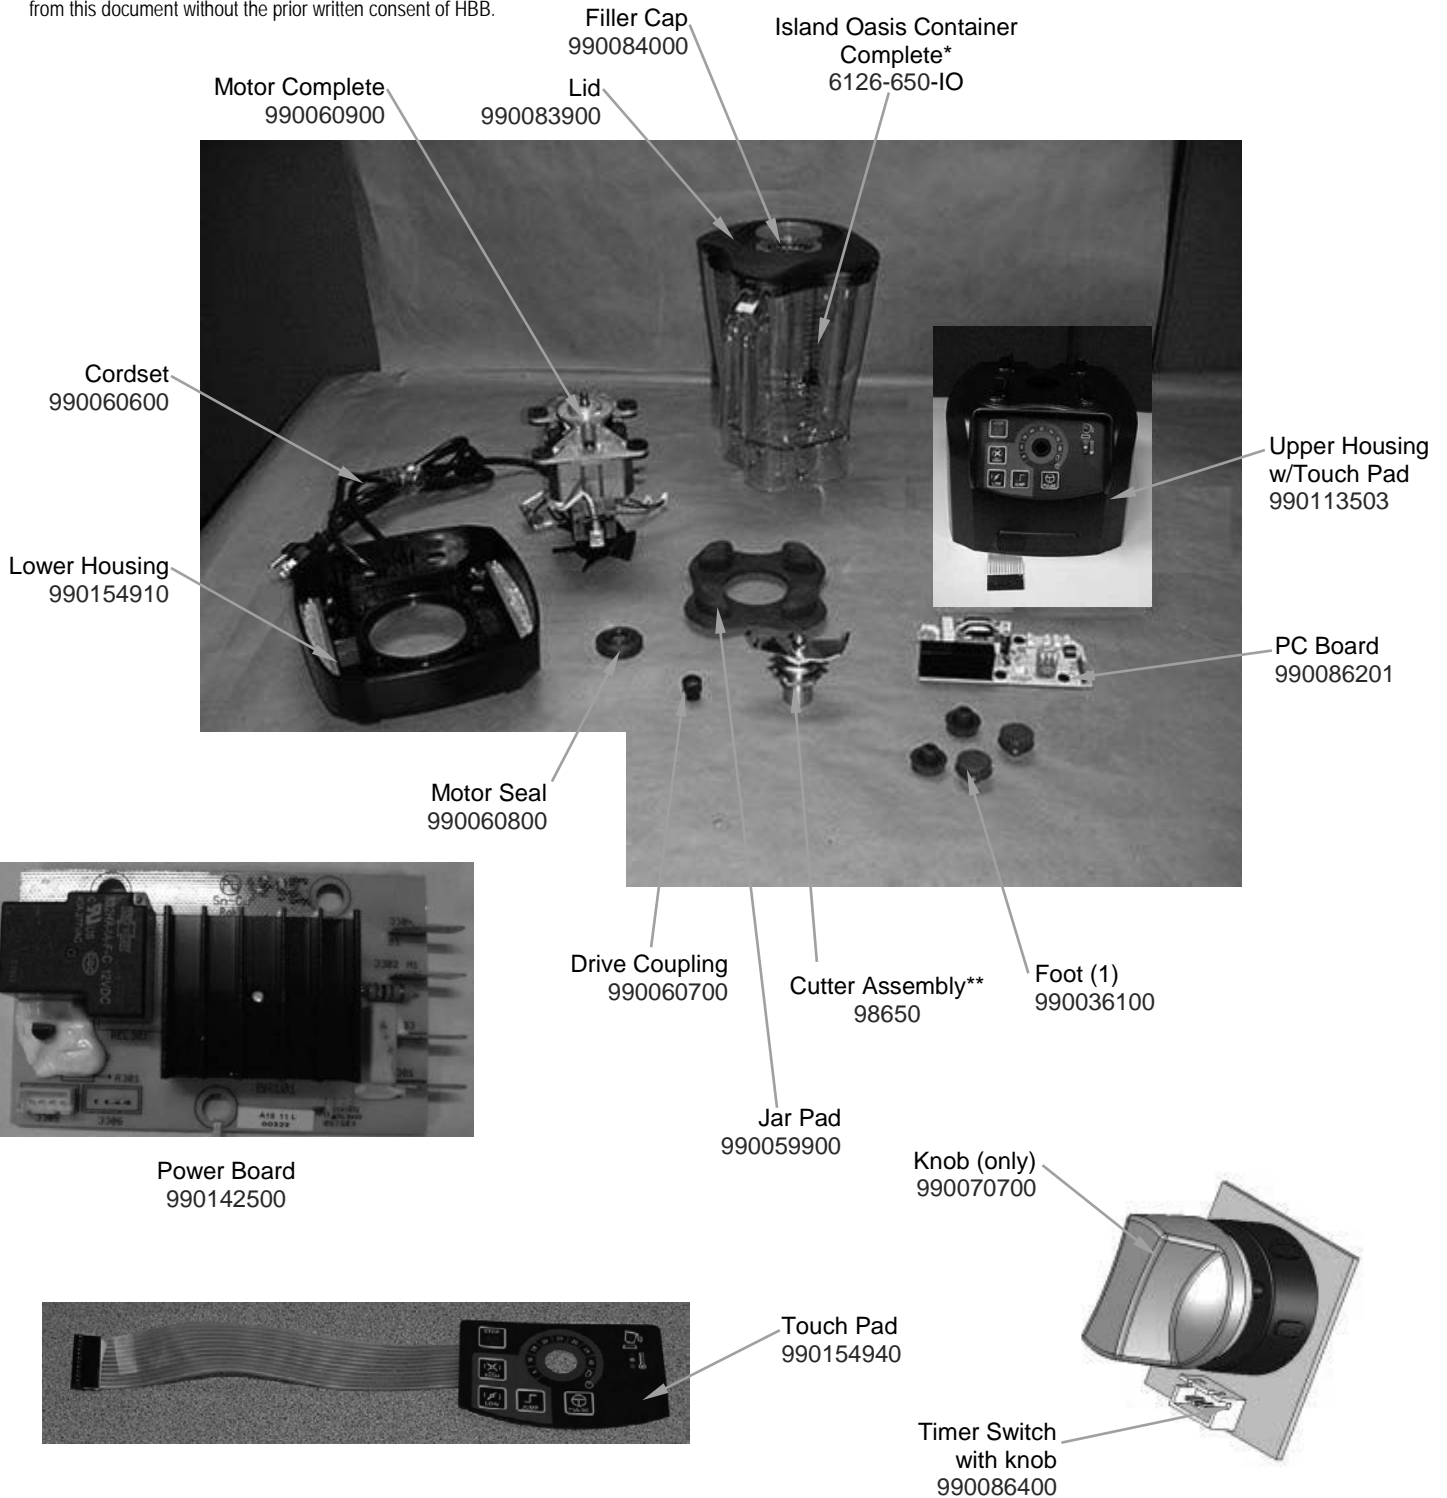

## Parts & Accessories Diagram

**Notes:**

\*Complete Container Includes: Cutter Assembly, Container, Lid and Filler Cap

\*\*Cutter Assembly Includes: Blade, Lock Washer, Hex Nut, Drive Coupling Attachment and Cutter Bearing Assembly.