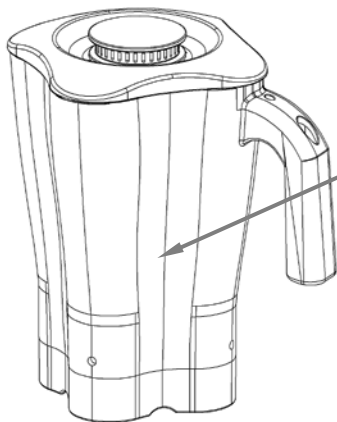

### Accessories

48oz Container Complete\*  
6126-600

Container Washer  
BCR100

Counter Gasket  
990126900

Counter-Top Mounting Kit  
CK650

Complete Container  
6126-650  
6126-650-OP

<b>Hamilton Beach</b> 4421 Waterfront Drive Glen Allen, VA 23060	Revision Description:	Update PC Board part number					
	Request Number:	DOC7125	Revision Date:	10/19/16	Approved by:	DOC7125	
	Issue Code(s):	CS, SP	Page:	3 of 3	Document #:	<b>510025700</b>	Rev: