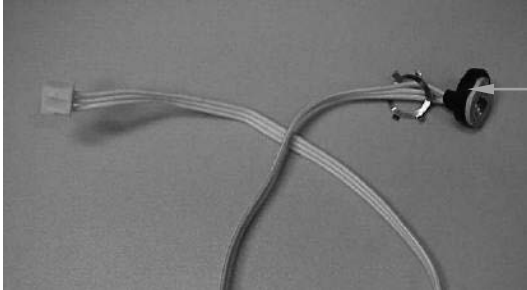

Parts & Accessories Diagram

Model HBH650-IO

PROPRIETARY RIGHTS NOTICE This document and all information contained within it is the property of Hamilton Beach Brands, Inc. (HBB). It is confidential and proprietary and has been provided to you for a limited purpose. It must be returned or destroyed upon request. Disclosure, reproduction or use of this document and any information contained within it, in full or in part, for any purpose is forbidden without the prior written consent of HBB. No photographs may be taken of any article fabricated or assembled from this document without the prior written consent of HBB.

Jar Sensor
990084400