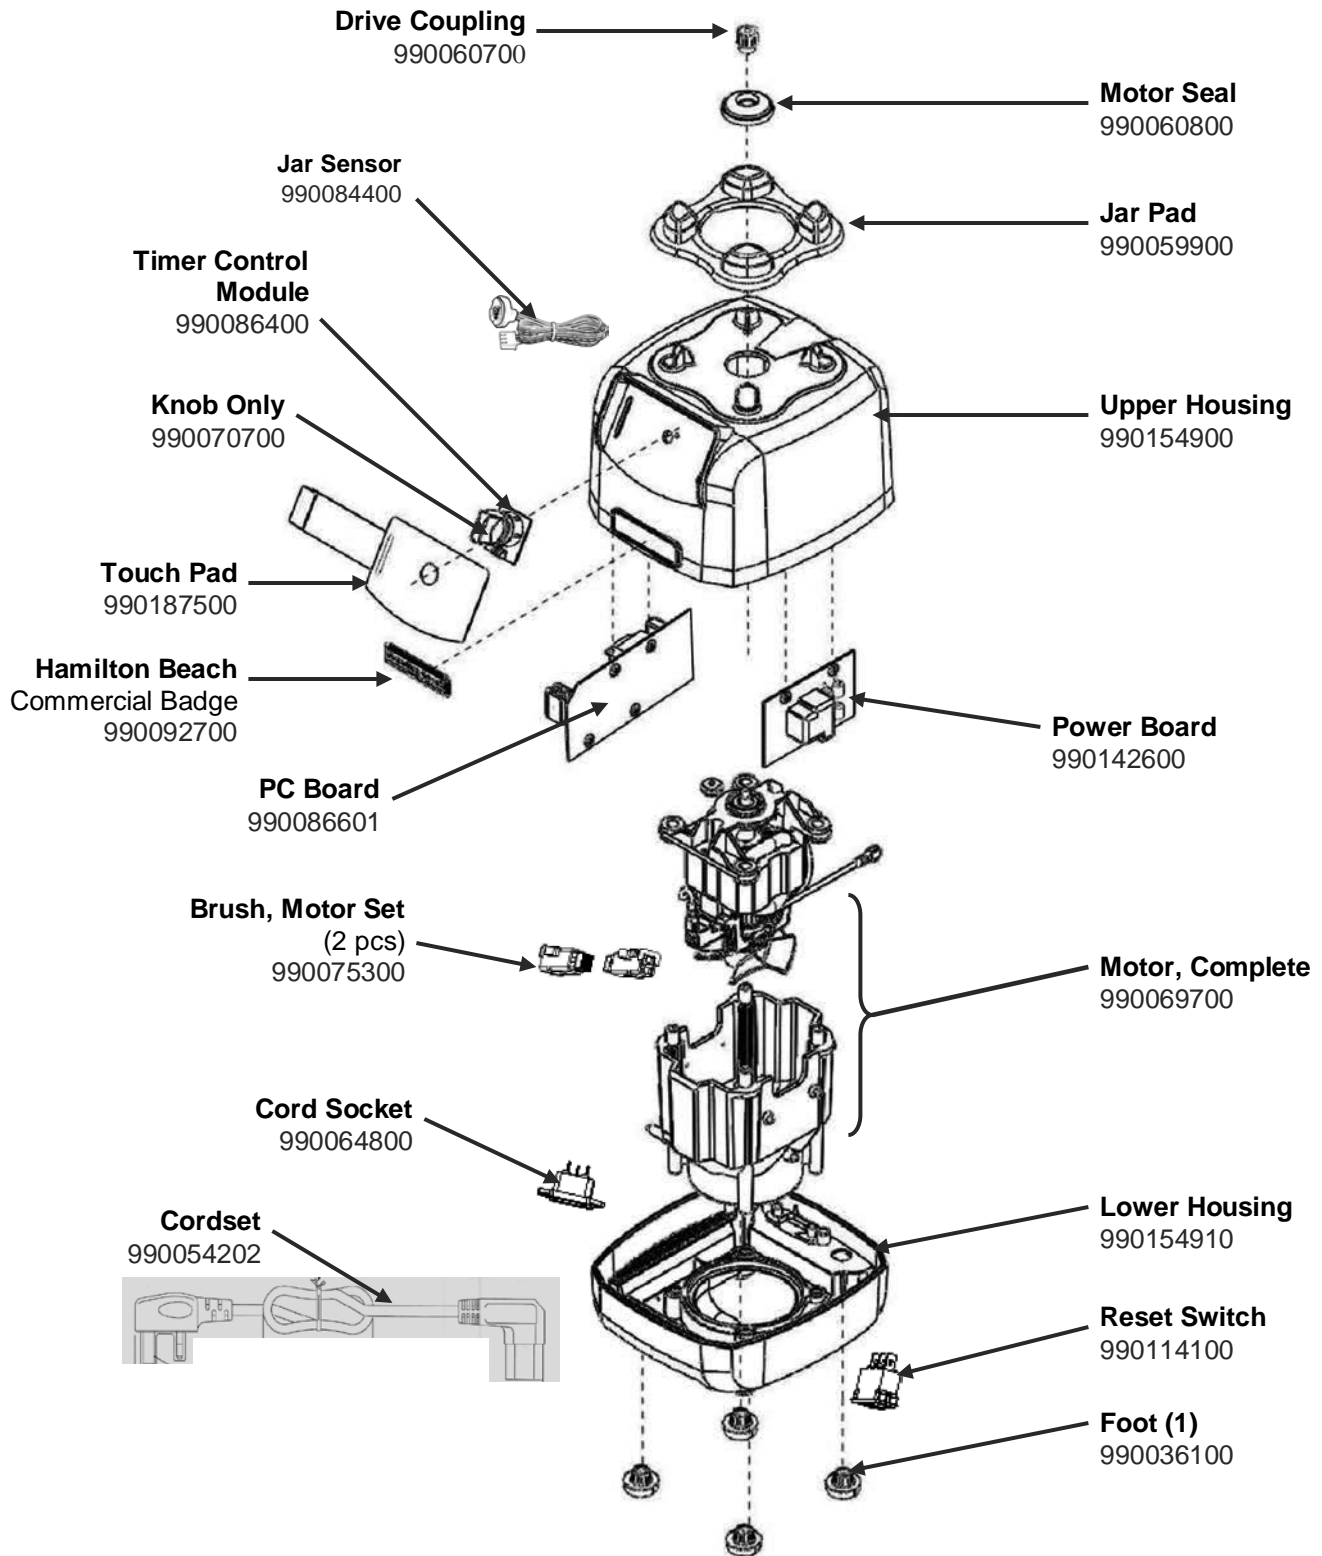

 Hamilton Beach 4421 Waterfront Drive Glen Allen, VA 23060	Revision Description:	Update PC Board Part Number					
	Request Number:	<b>DOC7528</b>	Revision Date:	02/28/2017	Approved by:	DOC7528	
	Issue Code(s):		Page:	1 of 3	Document #:	<b>540042000</b>	Rev:

**Notes:**

\*Complete Container Includes: Cutter Assembly, Container, Lid and Filler Cap

\*\*Cutter Assembly Includes: Blade, Lock Washer, Hex Nut, Drive Coupling Attachment and Cutter Bearing Assembly.

## Parts and Accessories Diagram