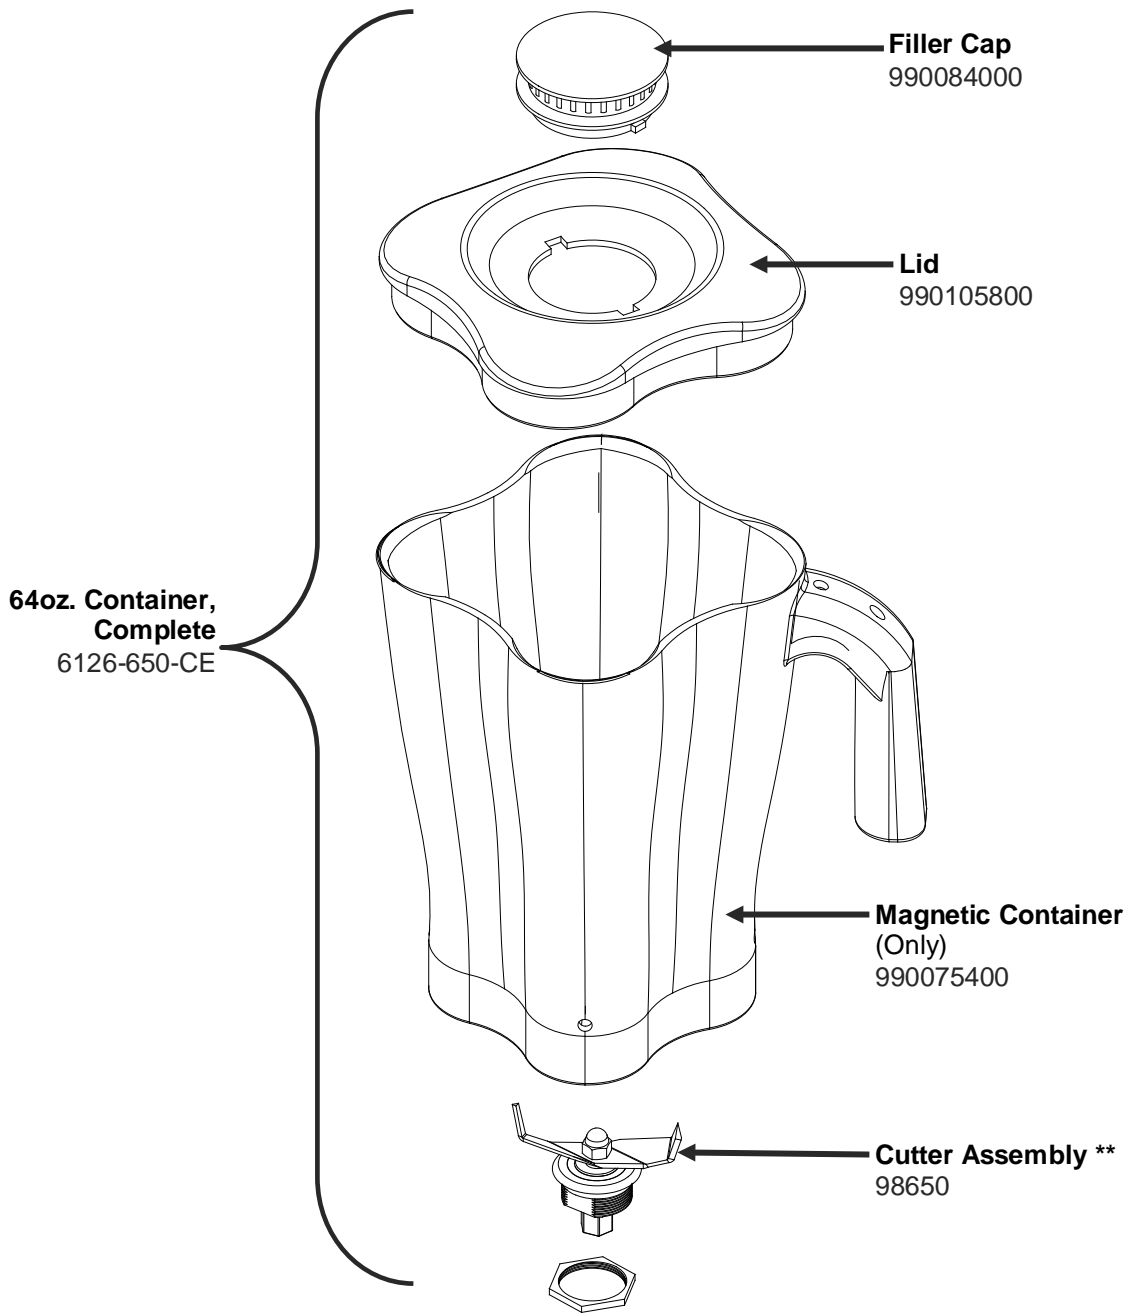

 Hamilton Beach 4421 Waterfront Drive Glen Allen, VA 23060	Revision Description:	Update PC Board Part Number					
	Request Number:	<b>DOC7528</b>	Revision Date:	02/28/2017	Approved by:	DOC7528	
	Issue Code(s):		Page:	1 of 3	Document #:	<b>540042000</b>	Rev:

**Notes:**

\*Complete Container Includes: Cutter Assembly, Container, Lid and Filler Cap

\*\*Cutter Assembly Includes: Blade, Lock Washer, Hex Nut, Drive Coupling Attachment and Cutter Bearing Assembly.

## Parts and Accessories Diagram