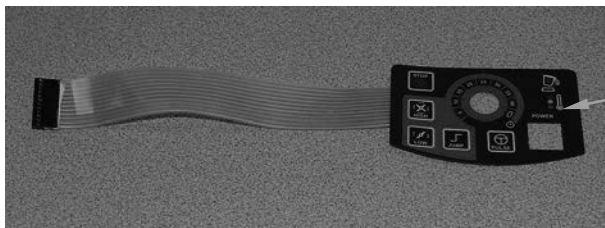

Replacement Parts

Touch Pad
990074300

**Brush Motor
Kit (2 pcs)**
990075300

Notes:

*Complete Container Includes: Cutter Assembly, Container, Lid and Filler Cap

**Cutter Assembly Includes: Blade, Lock Washer, Hex Nut, Drive Coupling Attachment and Cutter Bearing Assembly.