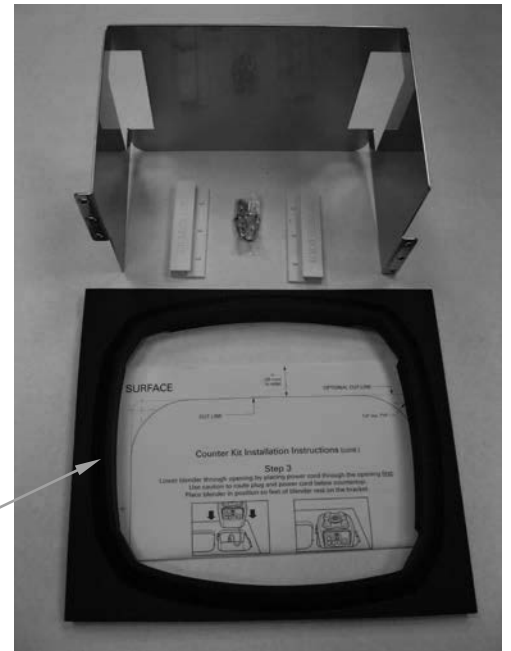

Accessories

48oz Container Complete*
6126-600

Counter Gasket
990126900

Container Washer
BCR100

Counter-Top Mounting Kit
CK650

 4421 Waterfront Drive Glen Allen, VA 23060	Revision Description:	Update PC Board part number					
	Request Number:	DOC7125	Revision Date:	10/11/16	Approved by:	DOC7125	
	Issue Code(s):		Page:	3 of 3	Document #:	510012900	Rev: