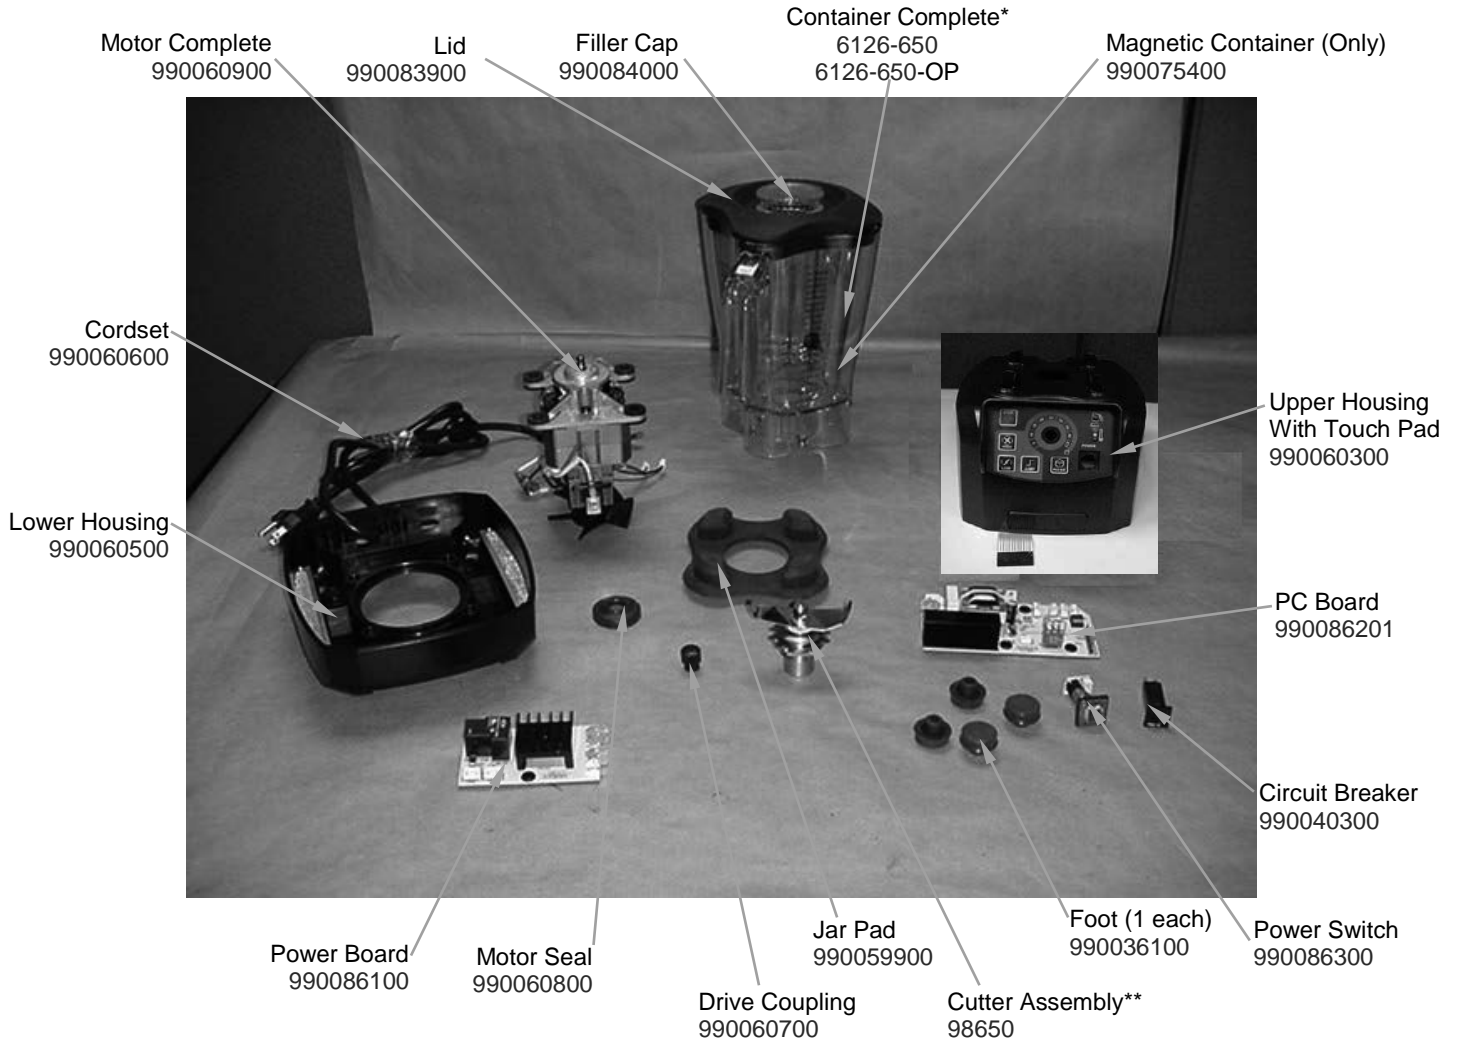

Replacement Parts

Touch Pad
990074300

**Brush Motor
Kit (2 pcs)**
990075300

Notes:

*Complete Container Includes: Cutter Assembly, Container, Lid and Filler Cap

**Cutter Assembly Includes: Blade, Lock Washer, Hex Nut, Drive Coupling Attachment and Cutter Bearing Assembly.

Accessories

48oz Container Complete*
6126-600

Counter Gasket
990126900

Container Washer
BCR100

Counter-Top Mounting Kit
CK650

 4421 Waterfront Drive Glen Allen, VA 23060	Revision Description:	Update PC Board part number					
	Request Number:	DOC7125	Revision Date:	10/11/16	Approved by:	DOC7125	
	Issue Code(s):		Page:	3 of 3	Document #:	510012900	Rev: