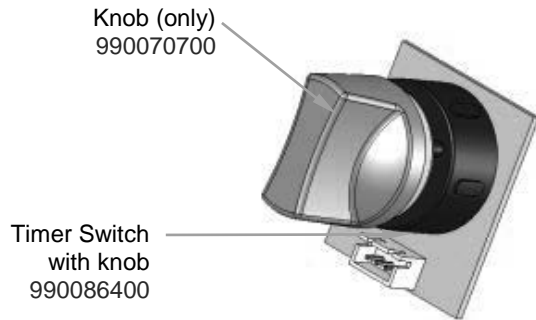

Knob (only)
990070700

Timer Switch
with knob
990086400

Hamilton Beach
Commercial Badge
990092700