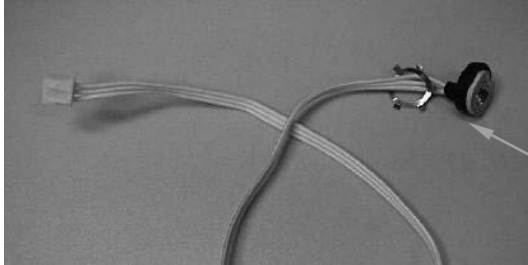

Parts & Accessories Diagram HBH650

PROPRIETARY RIGHTS NOTICE This document and all information contained within it is the property of Hamilton Beach Brands, Inc. (HBB). It is confidential and proprietary and has been provided to you for a limited purpose. It must be returned or destroyed upon request. Disclosure, reproduction or use of this document and any information contained within it, in full or in part, for any purpose is forbidden without the prior written consent of HBB. No photographs may be taken of any article fabricated or assembled from this document without the prior written consent of HBB.

Jar Sensor
990084400