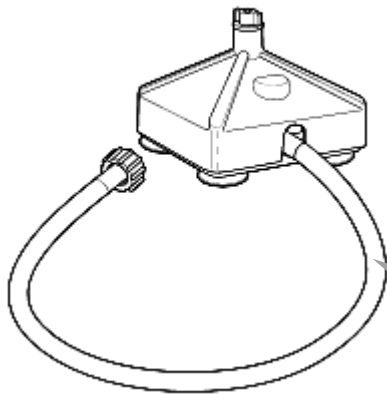

Accessories

48oz Container Complete*
6126-600

Counter Gasket
990126900

Container Washer
BCR100

Counter-Top Mounting Kit
CK650

 4421 Waterfront Drive Glen Allen, VA 23060	Revision Description:	Update PC Board part number					
	Request Number:	DOC7125	Revision Date:	10/11/16	Approved by:	DOC7125	
	Issue Code(s):		Page:	3 of 3	Document #:	510012900	Rev: