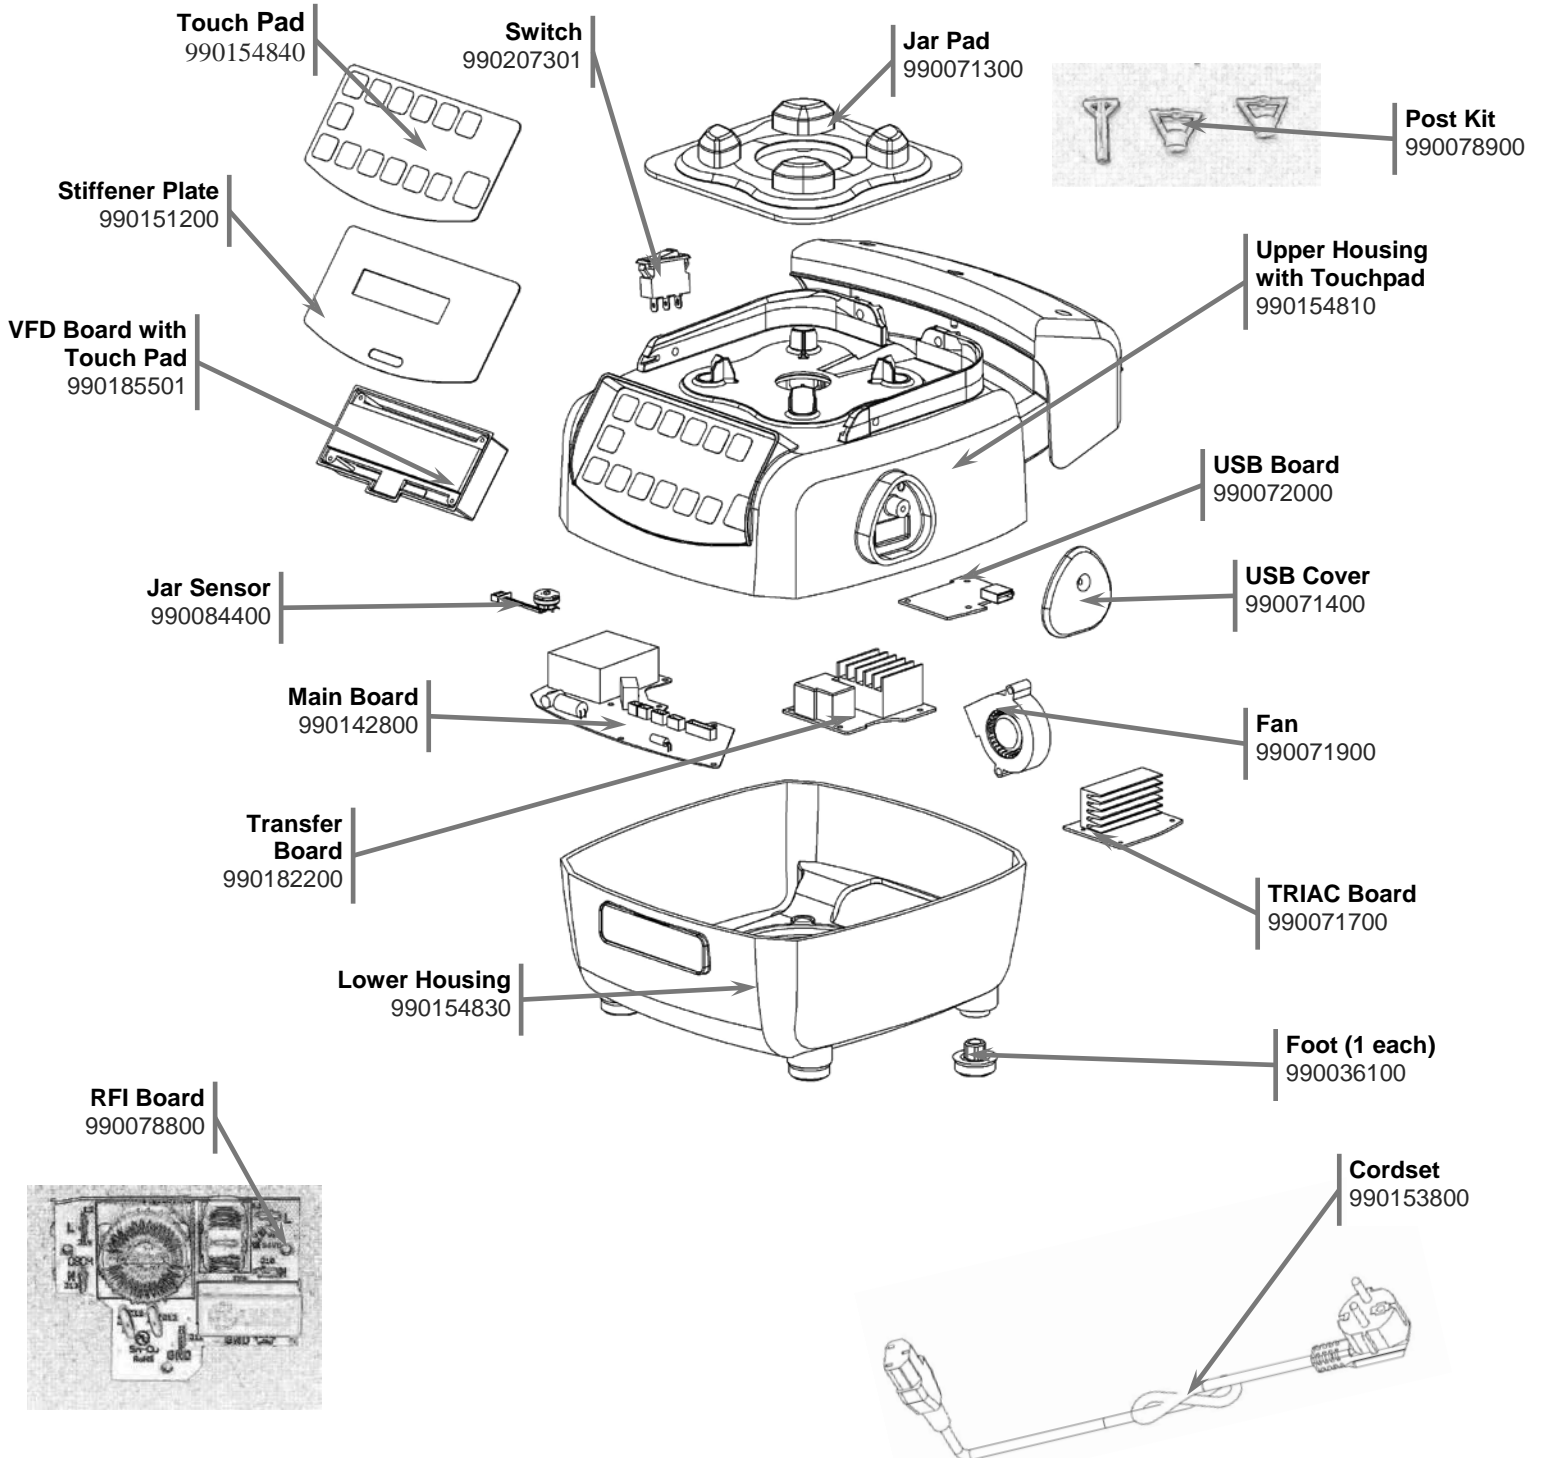

Parts and Accessories Diagram

Model HBH850-AU

PROPRIETARY RIGHTS NOTICE This document and all information contained within it is the property of Hamilton Beach Brands, Inc. (HBB). It is confidential and proprietary and has been provided to you for a limited purpose. It must be returned or destroyed upon request. Disclosure, reproduction or use of this document and any information contained within it, in full or in part, for any purpose is forbidden without the prior written consent of HBB. No photographs may be taken of any article fabricated or assembled from this document without the prior written consent of HBB.

Replacement Parts

  Hamilton Beach 4421 Waterfront Drive Glen Allen, VA 23060	Revision Description: Update Switch.					
	Request Number:	DOC7420	Revision Date:	2/2/2017	Approved by:	DOC7420
	Issue Code(s):		Page:	1 of 4	Document #:	540088800
					Rev:	C