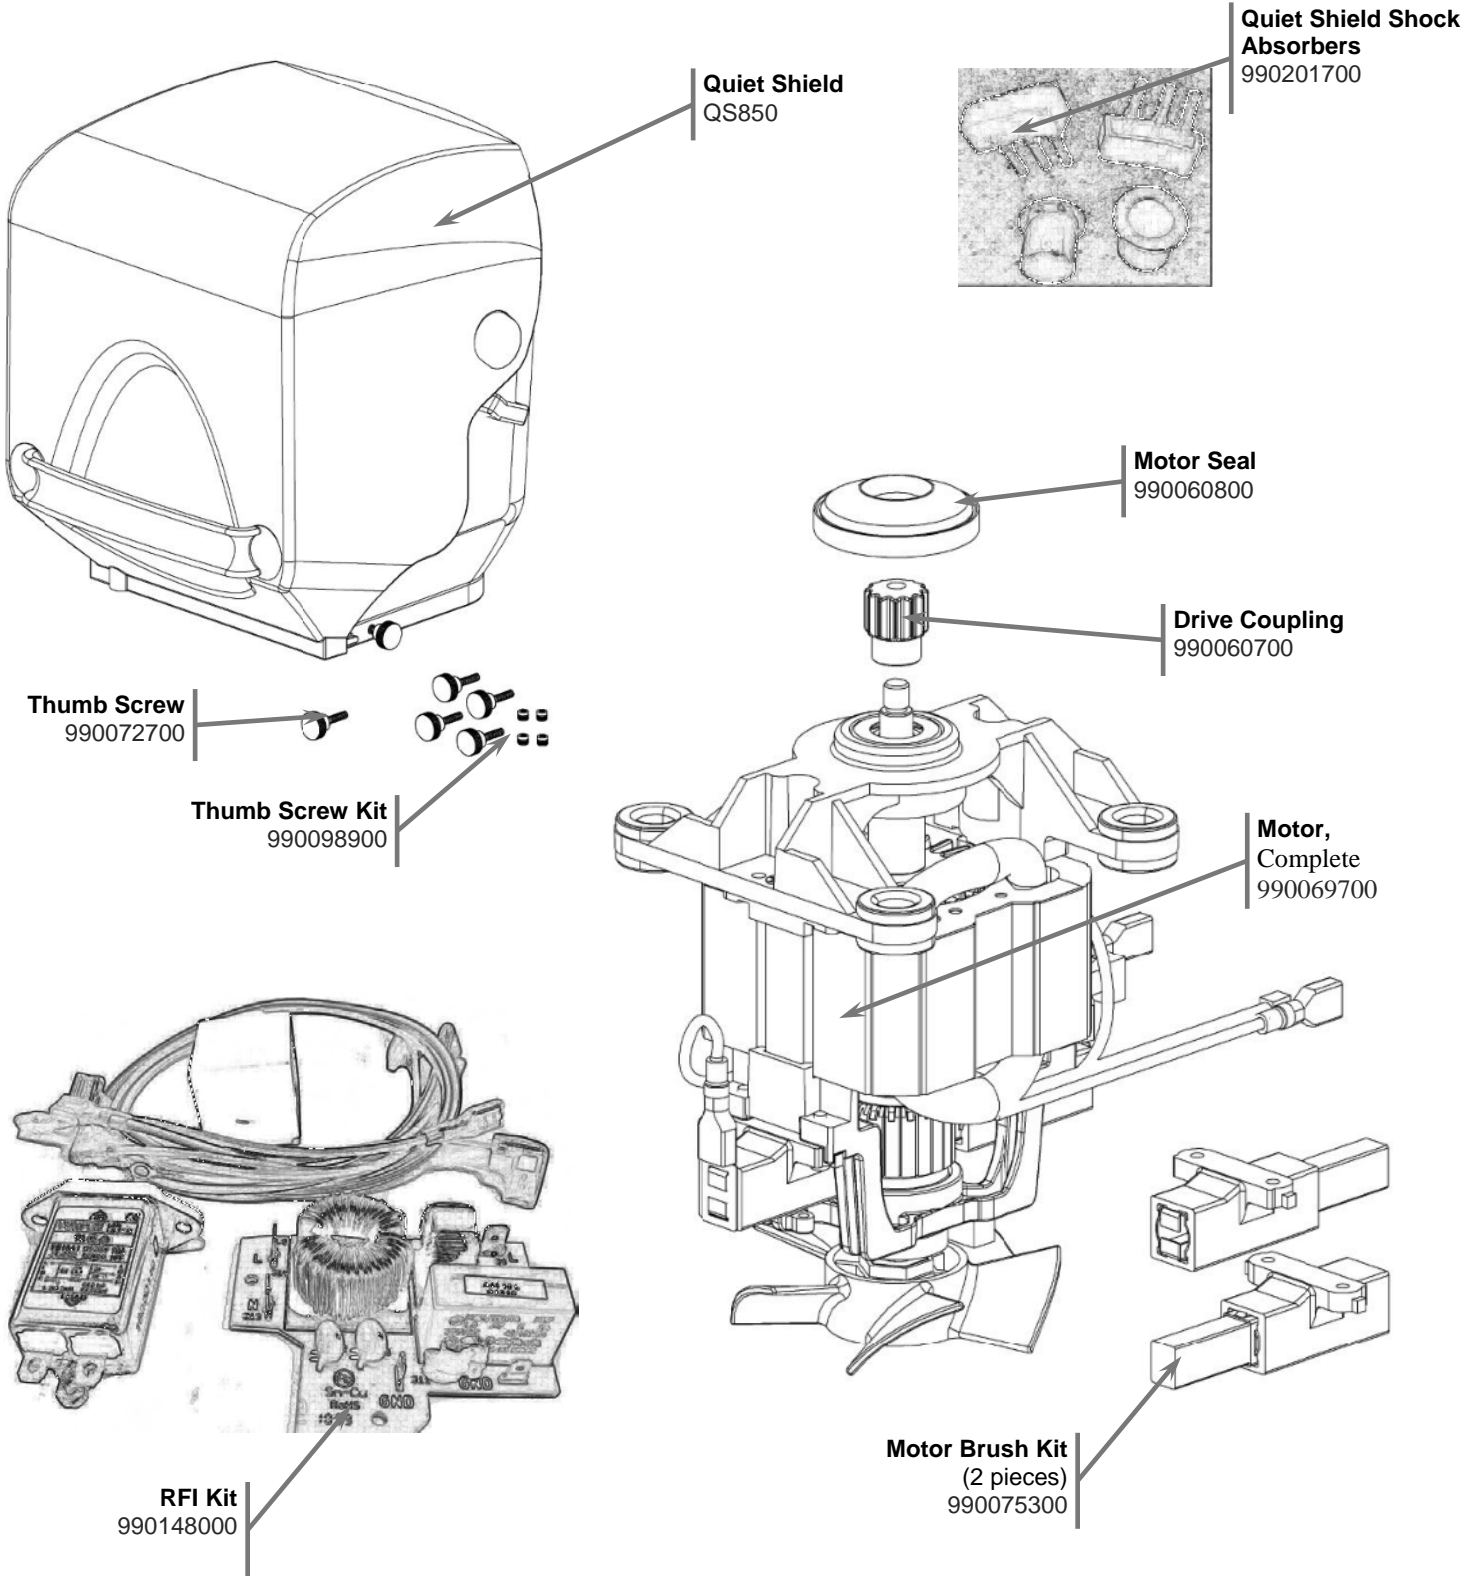

Parts and Accessories Diagram

Model HBH850-AU

PROPRIETARY RIGHTS NOTICE This document and all information contained within it is the property of Hamilton Beach Brands, Inc. (HBB). It is confidential and proprietary and has been provided to you for a limited purpose. It must be returned or destroyed upon request. Disclosure, reproduction or use of this document and any information contained within it, in full or in part, for any purpose is forbidden without the prior written consent of HBB. No photographs may be taken of any article fabricated or assembled from this document without the prior written consent of HBB.

Hamilton Beach 4421 Waterfront Drive Glen Allen, VA 23060	Revision Description:	Update Switch.						
	Request Number:	DOC7420	Revision Date:	2/2/2017	Approved by:	DOC7420		
	Issue Code(s):		Page:	2 of 4	Document #:	540088800	Rev:	C