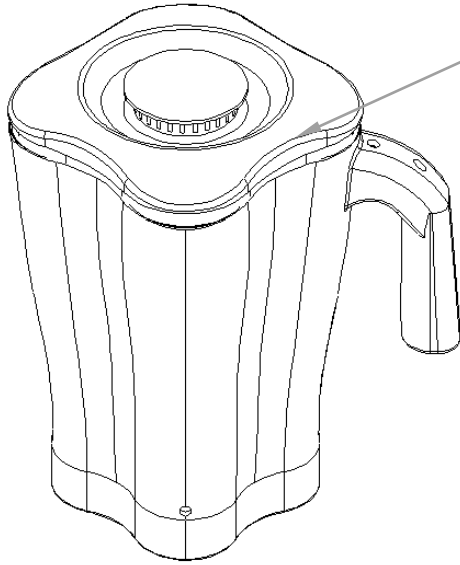

Parts and Accessories Diagram

Model HBH850-BZ220

PROPRIETARY RIGHTS NOTICE This document and all information contained within it is the property of Hamilton Beach Brands, Inc. (HBB). It is confidential and proprietary and has been provided to you for a limited purpose. It must be returned or destroyed upon request. Disclosure, reproduction or use of this document and any information contained within it, in full or in part, for any purpose is forbidden without the prior written consent of HBB. No photographs may be taken of any article fabricated or assembled from this document without the prior written consent of HBB.

Accessories

48oz Container Complete*
6126-600