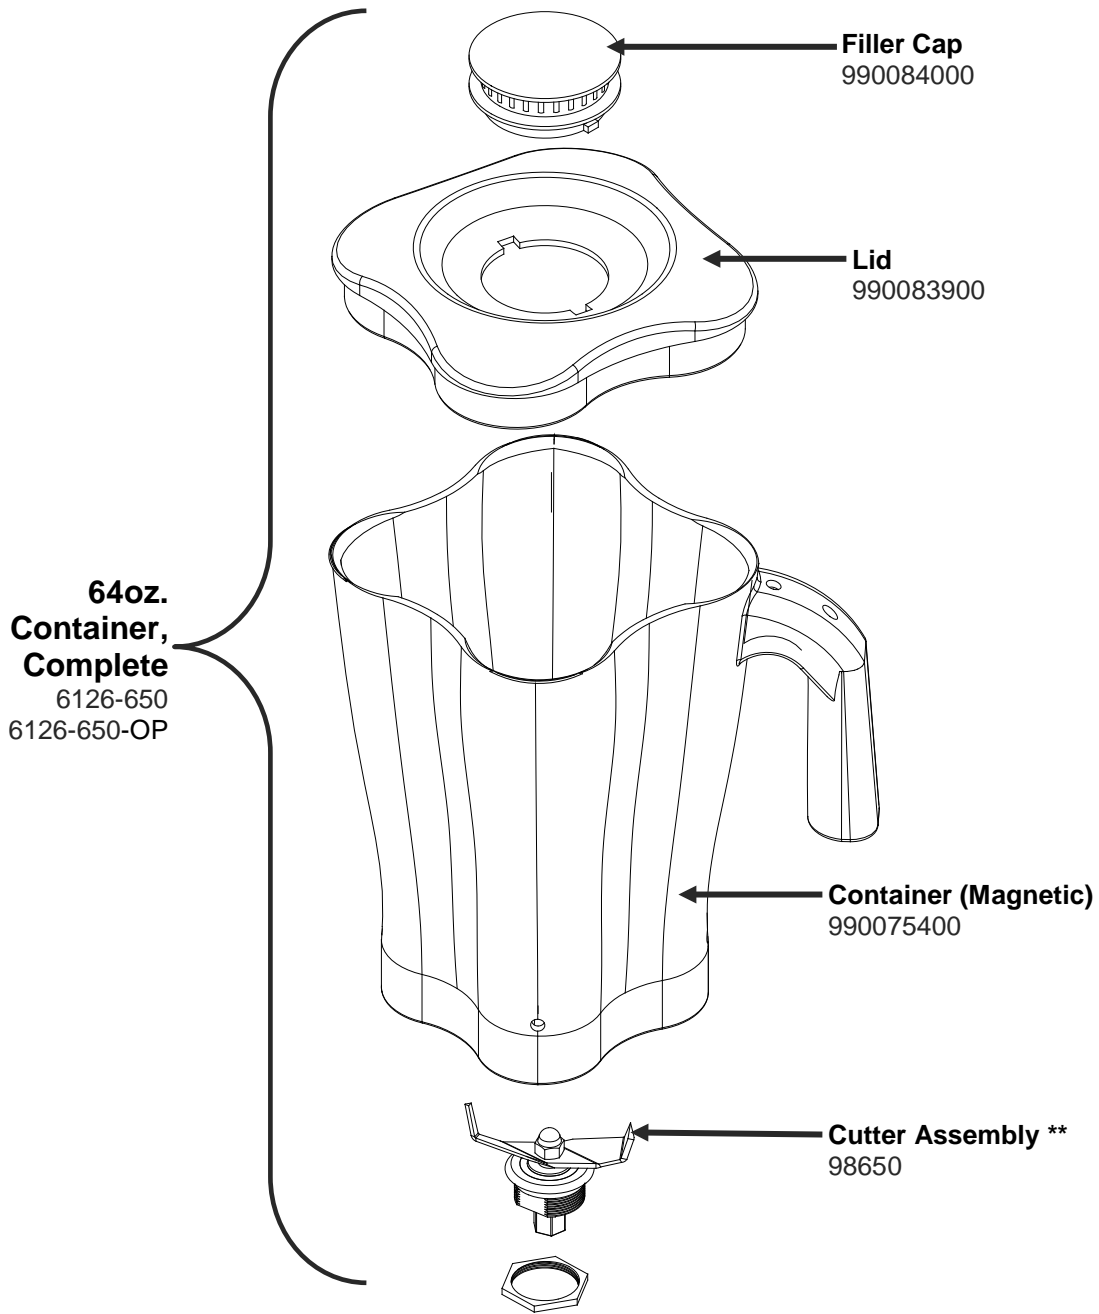

Replacement Parts

 <p>Hamilton Beach 4421 Waterfront Drive Glen Allen, VA 23060</p>	Revision Description:	Update VFD Board w/ Touch Pad part number					
	Request Number:	DOC7135	Revision Date:	10/11/2016	Approved by:	DOC7135	
	Issue Code(s):	SP, CS	Page:	1 of 4	Document #:	540087300	Rev:

Notes:

*Complete Container Includes: Cutter Assembly, Container, Lid and Filler Cap

**Cutter Assembly Includes: Blade, Lock Washer, Hex Nut, Drive Coupling Attachment and Cutter Bearing Assembly.

 4421 Waterfront Drive Glen Allen, VA 23060	Revision Description:	Update VFD Board w/ Touch Pad part number					
	Request Number:	DOC7135	Revision Date:	10/11/2016	Approved by:	DOC7135	
	Issue Code(s):	SP, CS	Page:	3 of 4	Document #:	540087300	Rev: