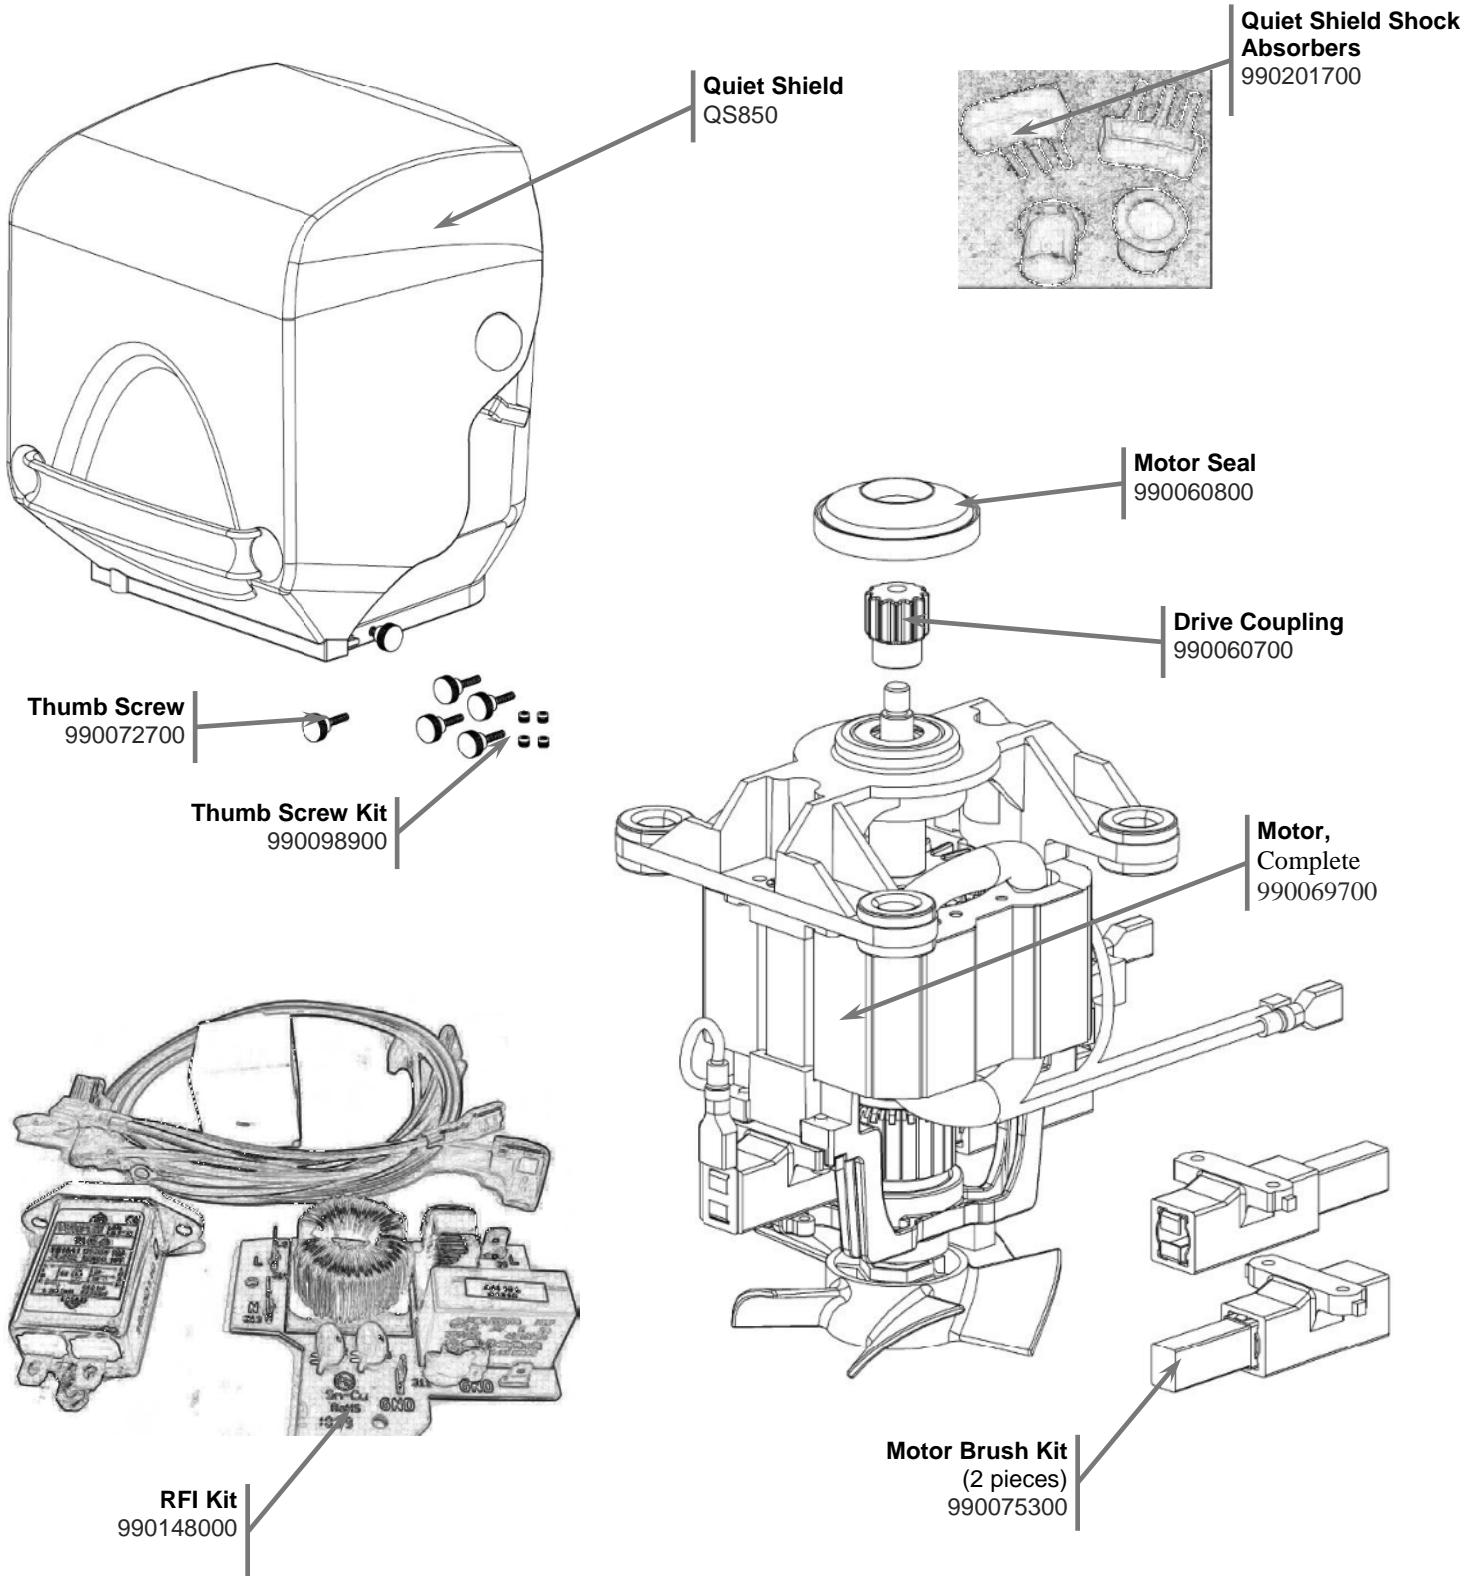

Replacement Parts

 <p>Hamilton Beach 4421 Waterfront Drive Glen Allen, VA 23060</p>	Revision Description:	Update VFD Board w/ Touch Pad part number					
	Request Number:	DOC7135	Revision Date:	10/11/2016	Approved by:	DOC7135	
	Issue Code(s):	SP, CS	Page:	1 of 4	Document #:	540087300	Rev:

Hamilton Beach 4421 Waterfront Drive Glen Allen, VA 23060	Revision Description:	Update VFD Board w/ Touch Pad part number					
	Request Number:	DOC7135	Revision Date:	10/11/2016	Approved by:	DOC7135	
	Issue Code(s):	SP, CS	Page:	2 of 4	Document #:	540087300	Rev:

Notes:

*Complete Container Includes: Cutter Assembly, Container, Lid and Filler Cap

**Cutter Assembly Includes: Blade, Lock Washer, Hex Nut, Drive Coupling Attachment and Cutter Bearing Assembly.

 4421 Waterfront Drive Glen Allen, VA 23060	Revision Description:	Update VFD Board w/ Touch Pad part number					
	Request Number:	DOC7135	Revision Date:	10/11/2016	Approved by:	DOC7135	
	Issue Code(s):	SP, CS	Page:	3 of 4	Document #:	540087300	Rev: