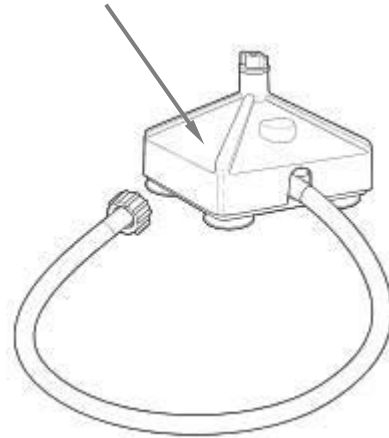

Container Washer
BCR100