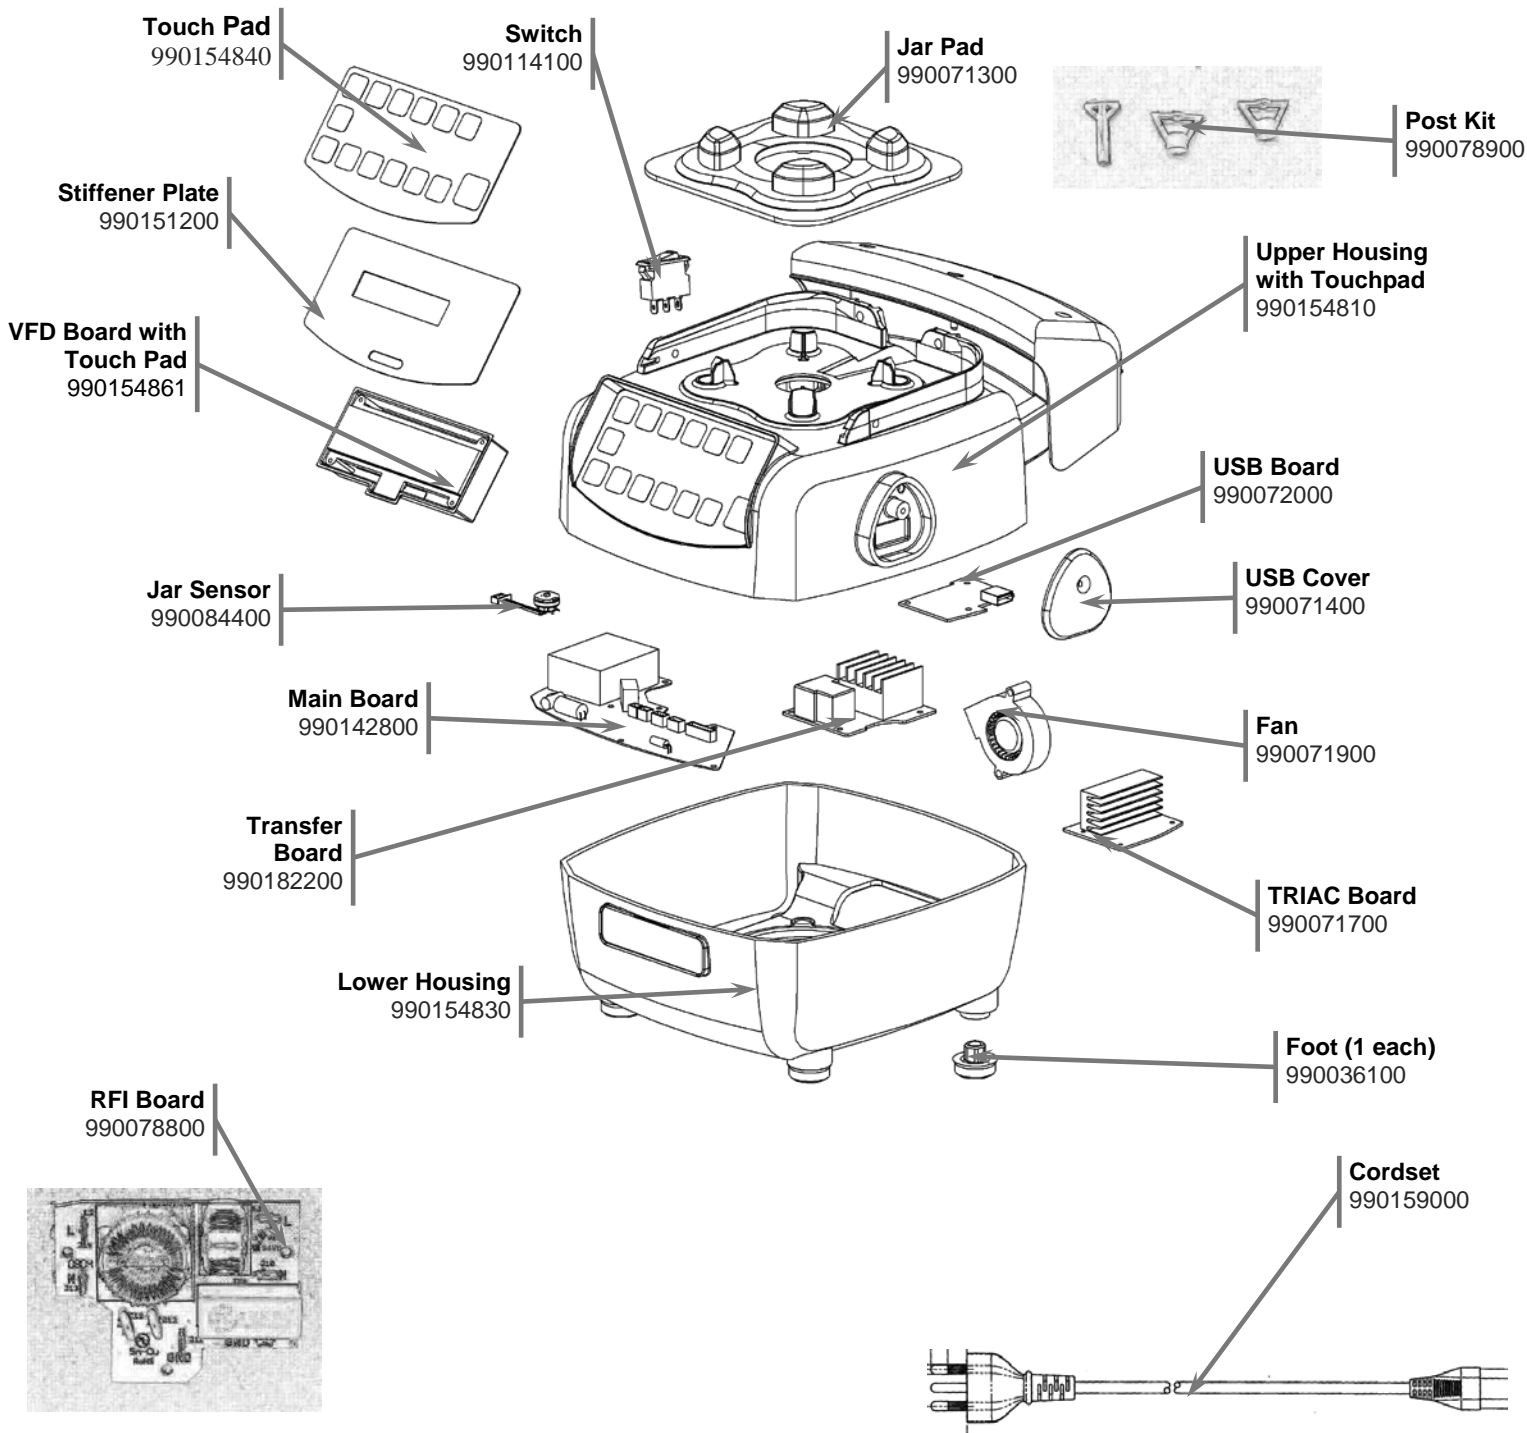

Replacement Parts

 <p>Hamilton Beach 4421 Waterfront Drive Glen Allen, VA 23060</p>	Revision Description:	Update VFD Board w/ Touch Pad part number					
	Request Number:	DOC7135	Revision Date:	10/11/2016	Approved by:	DOC7135	
	Issue Code(s):	SP, CS	Page:	1 of 4	Document #:	540087300	Rev:

Hamilton Beach 4421 Waterfront Drive Glen Allen, VA 23060	Revision Description:	Update VFD Board w/ Touch Pad part number					
	Request Number:	DOC7135	Revision Date:	10/11/2016	Approved by:	DOC7135	
	Issue Code(s):	SP, CS	Page:	2 of 4	Document #:	540087300	Rev:

Notes:

*Complete Container Includes: Cutter Assembly, Container, Lid and Filler Cap

**Cutter Assembly Includes: Blade, Lock Washer, Hex Nut, Drive Coupling Attachment and Cutter Bearing Assembly.

 4421 Waterfront Drive Glen Allen, VA 23060	Revision Description:	Update VFD Board w/ Touch Pad part number					
	Request Number:	DOC7135	Revision Date:	10/11/2016	Approved by:	DOC7135	
	Issue Code(s):	SP, CS	Page:	3 of 4	Document #:	540087300	Rev:

Accessories

48oz Container Complete*
6126-600

Container Washer
BCR100

 4421 Waterfront Drive Glen Allen, VA 23060	Revision Description:	Update VFD Board w/ Touch Pad part number					
	Request Number:	DOC7135	Revision Date:	10/11/2016	Approved by:	DOC7135	
	Issue Code(s):	SP, CS	Page:	4 of 4	Document #:	540087300	Rev: