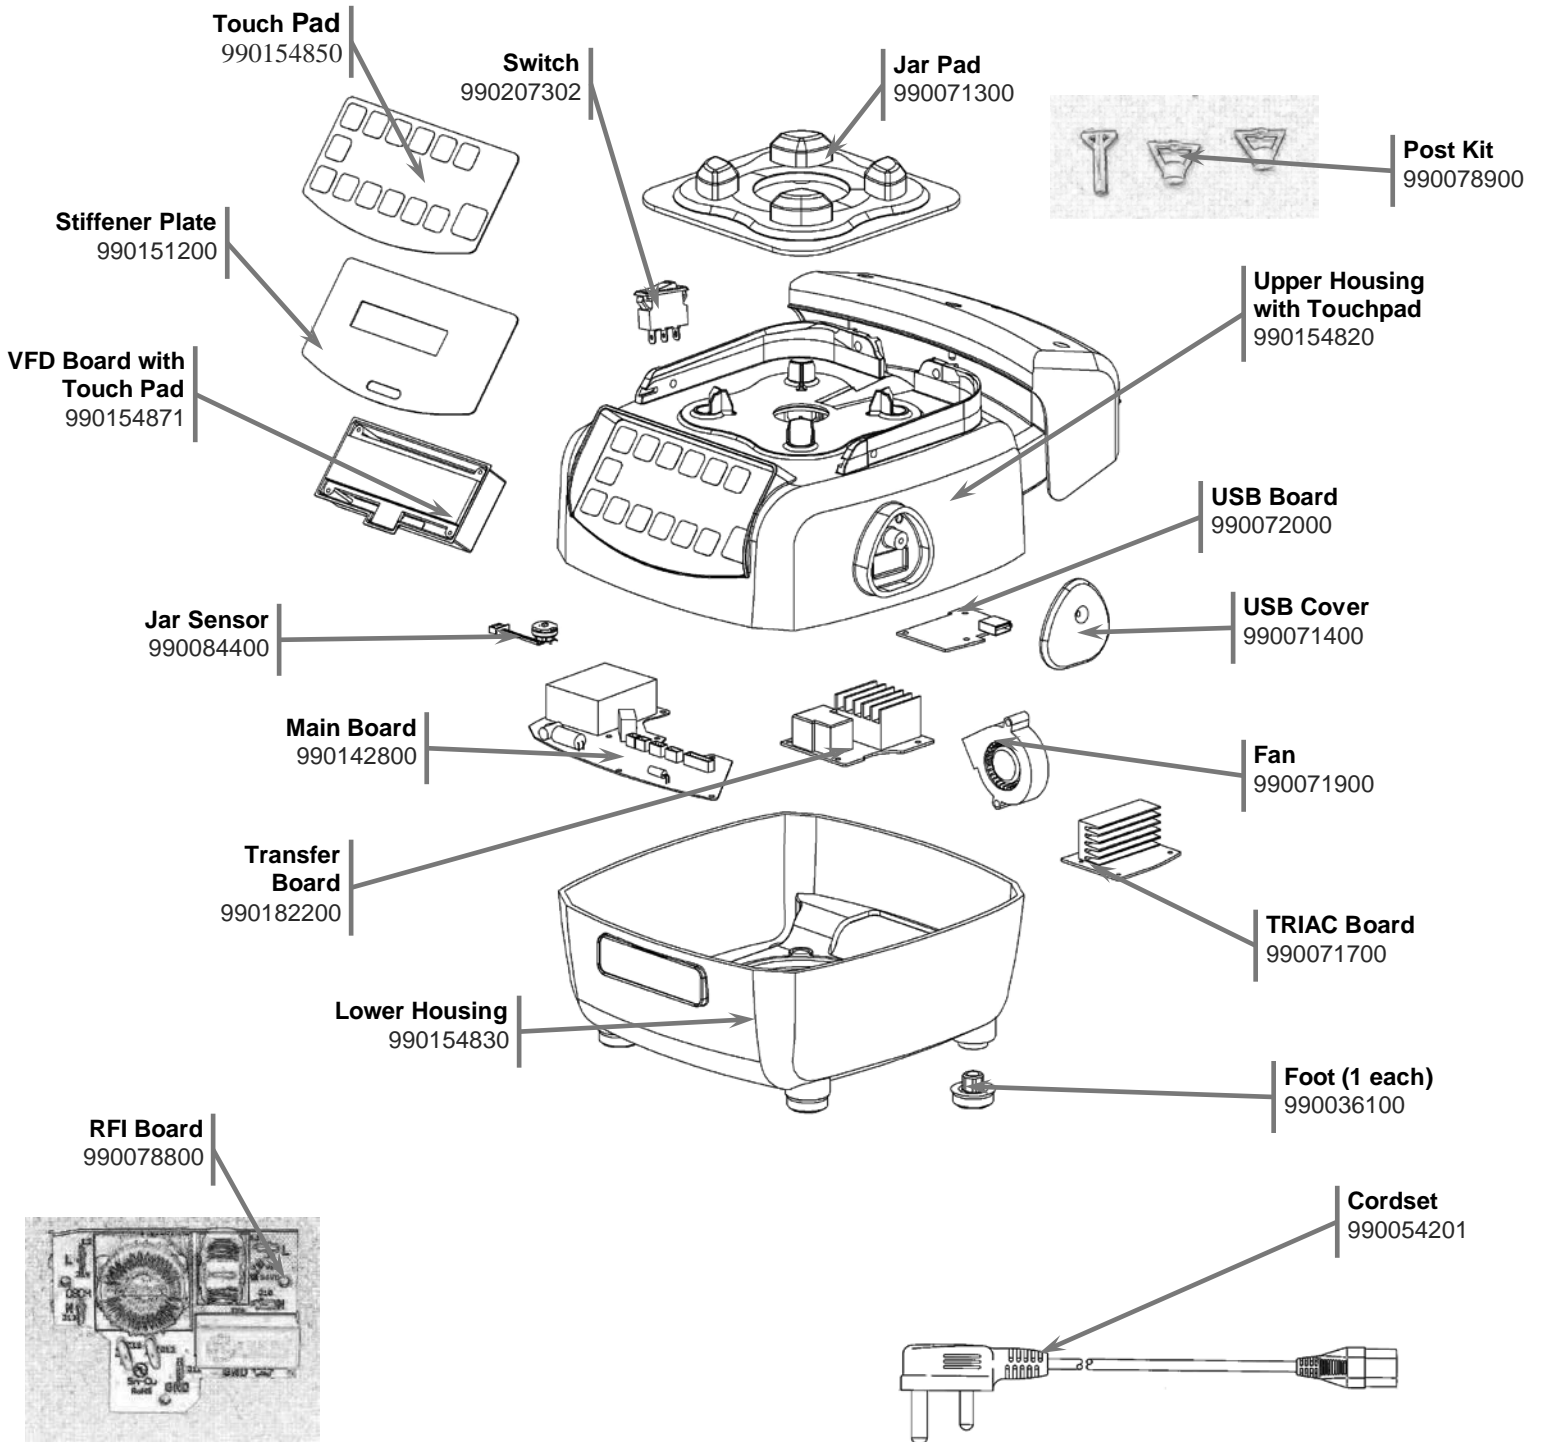

Replacement Parts

Hamilton Beach 4421 Waterfront Drive Glen Allen, VA 23060	Revision Description:	Update VFD Board with Touch Pad Number.					
	Request Number:	DOC7508	Revision Date:	02/27/2017	Approved by:	DOC7508	
	Issue Code(s):	SP, CS	Page:	1 of 4	Document #:	540087000	Rev:

 Hamilton Beach 4421 Waterfront Drive Glen Allen, VA 23060	Revision Description:	Update VFD Board with Touch Pad Number.					
	Request Number:	DOC7508	Revision Date:	02/27/2017	Approved by:	DOC7508	
	Issue Code(s):	SP, CS	Page:	2 of 4	Document #:	540087000	Rev:

Notes:

*Complete Container Includes: Cutter Assembly, Container, Lid and Filler Cap

**Cutter Assembly Includes: Blade, Lock Washer, Hex Nut, Drive Coupling Attachment and Cutter Bearing Assembly.

 Hamilton Beach 4421 Waterfront Drive Glen Allen, VA 23060	Revision Description:	Update VFD Board with Touch Pad Number.					
	Request Number:	DOC7508	Revision Date:	02/27/2017	Approved by:	DOC7508	
	Issue Code(s):	SP, CS	Page:	3 of 4	Document #:	540087000	Rev: