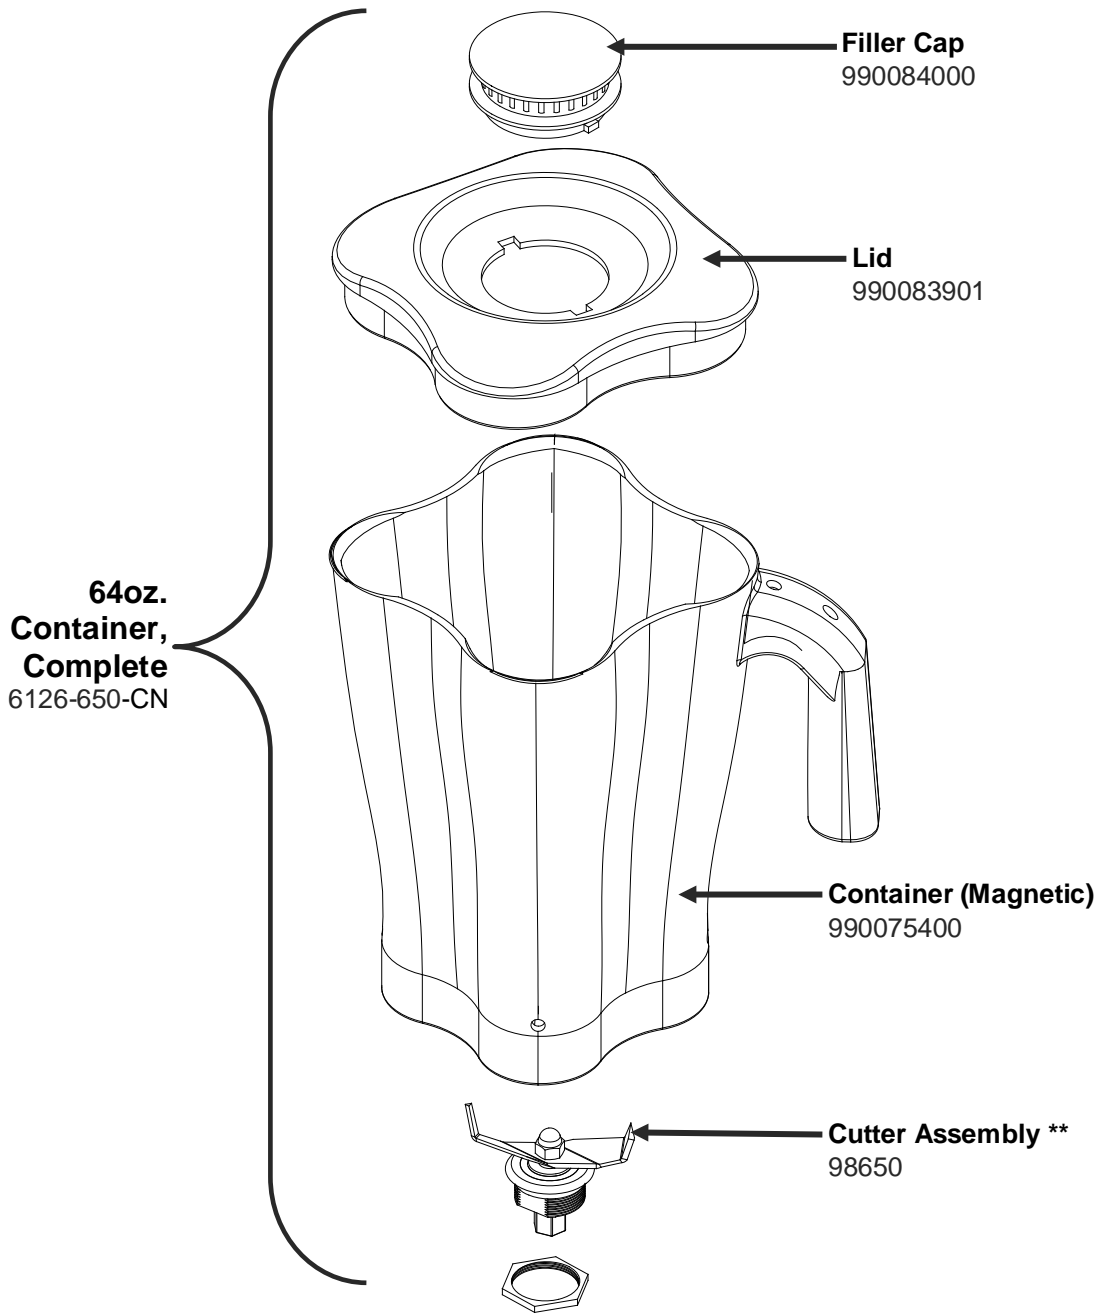

Replacement Parts

Hamilton Beach 4421 Waterfront Drive Glen Allen, VA 23060	Revision Description:	Update VFD Board with Touch Pad Number.					
	Request Number:	DOC7508	Revision Date:	02/27/2017	Approved by:	DOC7508	
	Issue Code(s):	SP, CS	Page:	1 of 4	Document #:	540087000	Rev:

Notes:

*Complete Container Includes: Cutter Assembly, Container, Lid and Filler Cap

**Cutter Assembly Includes: Blade, Lock Washer, Hex Nut, Drive Coupling Attachment and Cutter Bearing Assembly.

 Hamilton Beach 4421 Waterfront Drive Glen Allen, VA 23060	Revision Description:	Update VFD Board with Touch Pad Number.					
	Request Number:	DOC7508	Revision Date:	02/27/2017	Approved by:	DOC7508	
	Issue Code(s):	SP, CS	Page:	3 of 4	Document #:	540087000	Rev: