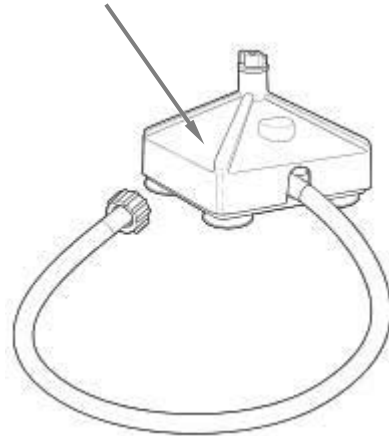

Container Washer
BCR100