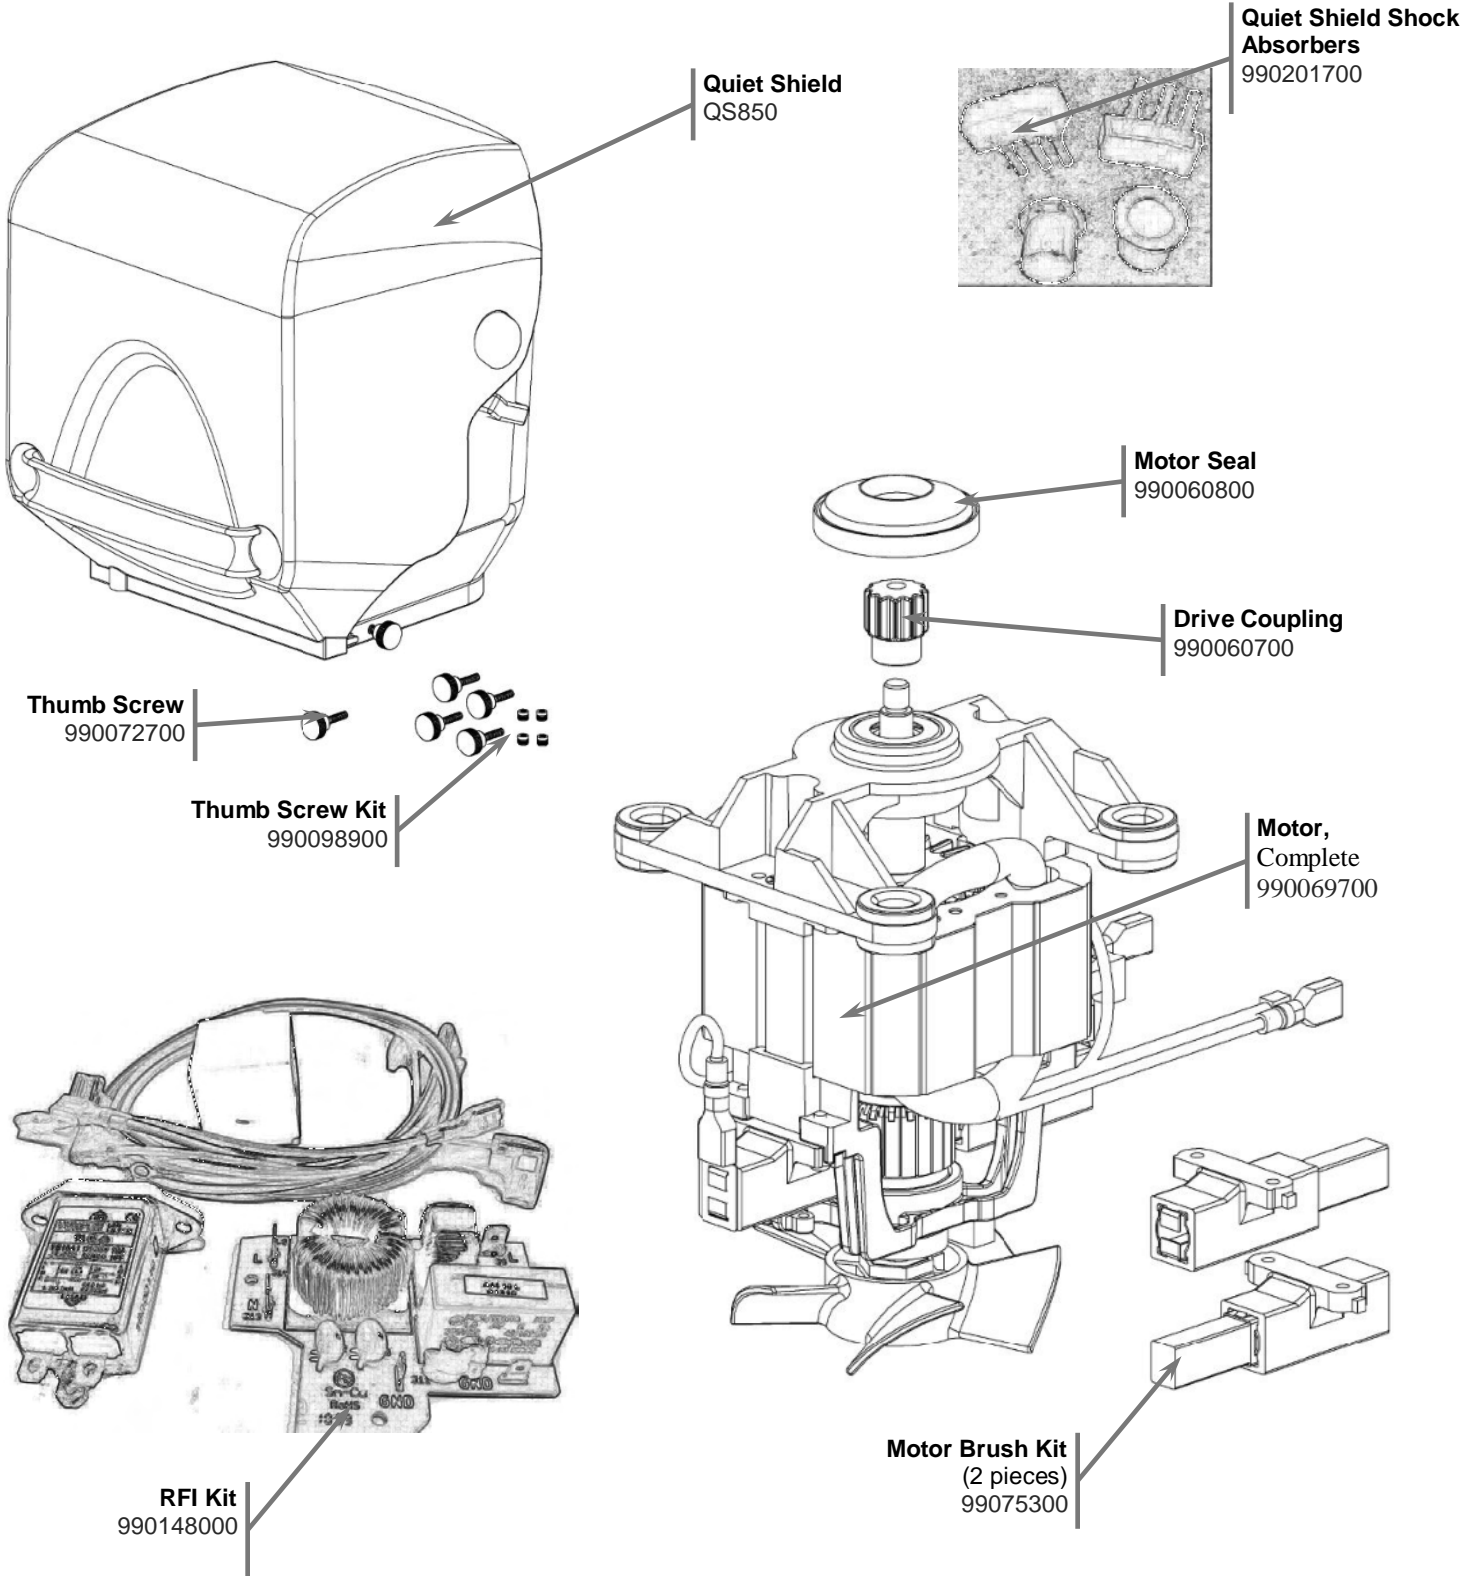

Replacement Parts

Hamilton Beach 4421 Waterfront Drive Glen Allen, VA 23060	Revision Description:	Update VFD Board with Touch Pad Number.					
	Request Number:	DOC7508	Revision Date:	02/27/2017	Approved by:	DOC7508	
	Issue Code(s):	SP, CS	Page:	1 of 4	Document #:	540087000	Rev:

 Hamilton Beach 4421 Waterfront Drive Glen Allen, VA 23060	Revision Description:	Update VFD Board with Touch Pad Number.					
	Request Number:	DOC7508	Revision Date:	02/27/2017	Approved by:	DOC7508	
	Issue Code(s):	SP, CS	Page:	2 of 4	Document #:	540087000	Rev:

Notes:

*Complete Container Includes: Cutter Assembly, Container, Lid and Filler Cap

**Cutter Assembly Includes: Blade, Lock Washer, Hex Nut, Drive Coupling Attachment and Cutter Bearing Assembly.

 Hamilton Beach 4421 Waterfront Drive Glen Allen, VA 23060	Revision Description:	Update VFD Board with Touch Pad Number.					
	Request Number:	DOC7508	Revision Date:	02/27/2017	Approved by:	DOC7508	
	Issue Code(s):	SP, CS	Page:	3 of 4	Document #:	540087000	Rev: