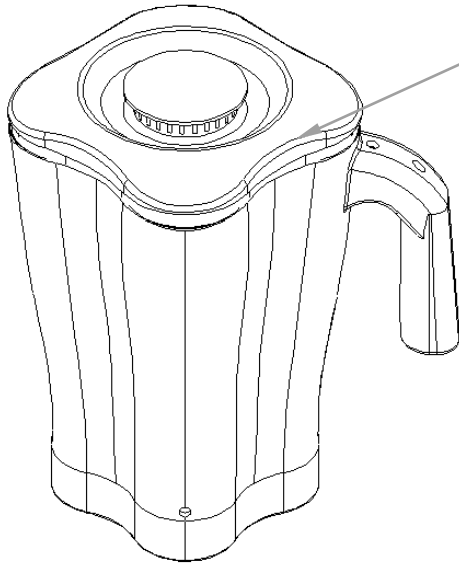

Parts and Accessories Diagram
Model HBH850-CCC

PROPRIETARY RIGHTS NOTICE This document and all information contained within it is the property of Hamilton Beach Brands, Inc. (HBB). It is confidential and proprietary and has been provided to you for a limited purpose. It must be returned or destroyed upon request. Disclosure, reproduction or use of this document and any information contained within it, in full or in part, for any purpose is forbidden without the prior written consent of HBB. No photographs may be taken of any article fabricated or assembled from this document without the prior written consent of HBB.

Accessories

48oz Container Complete*
6126-600-CN