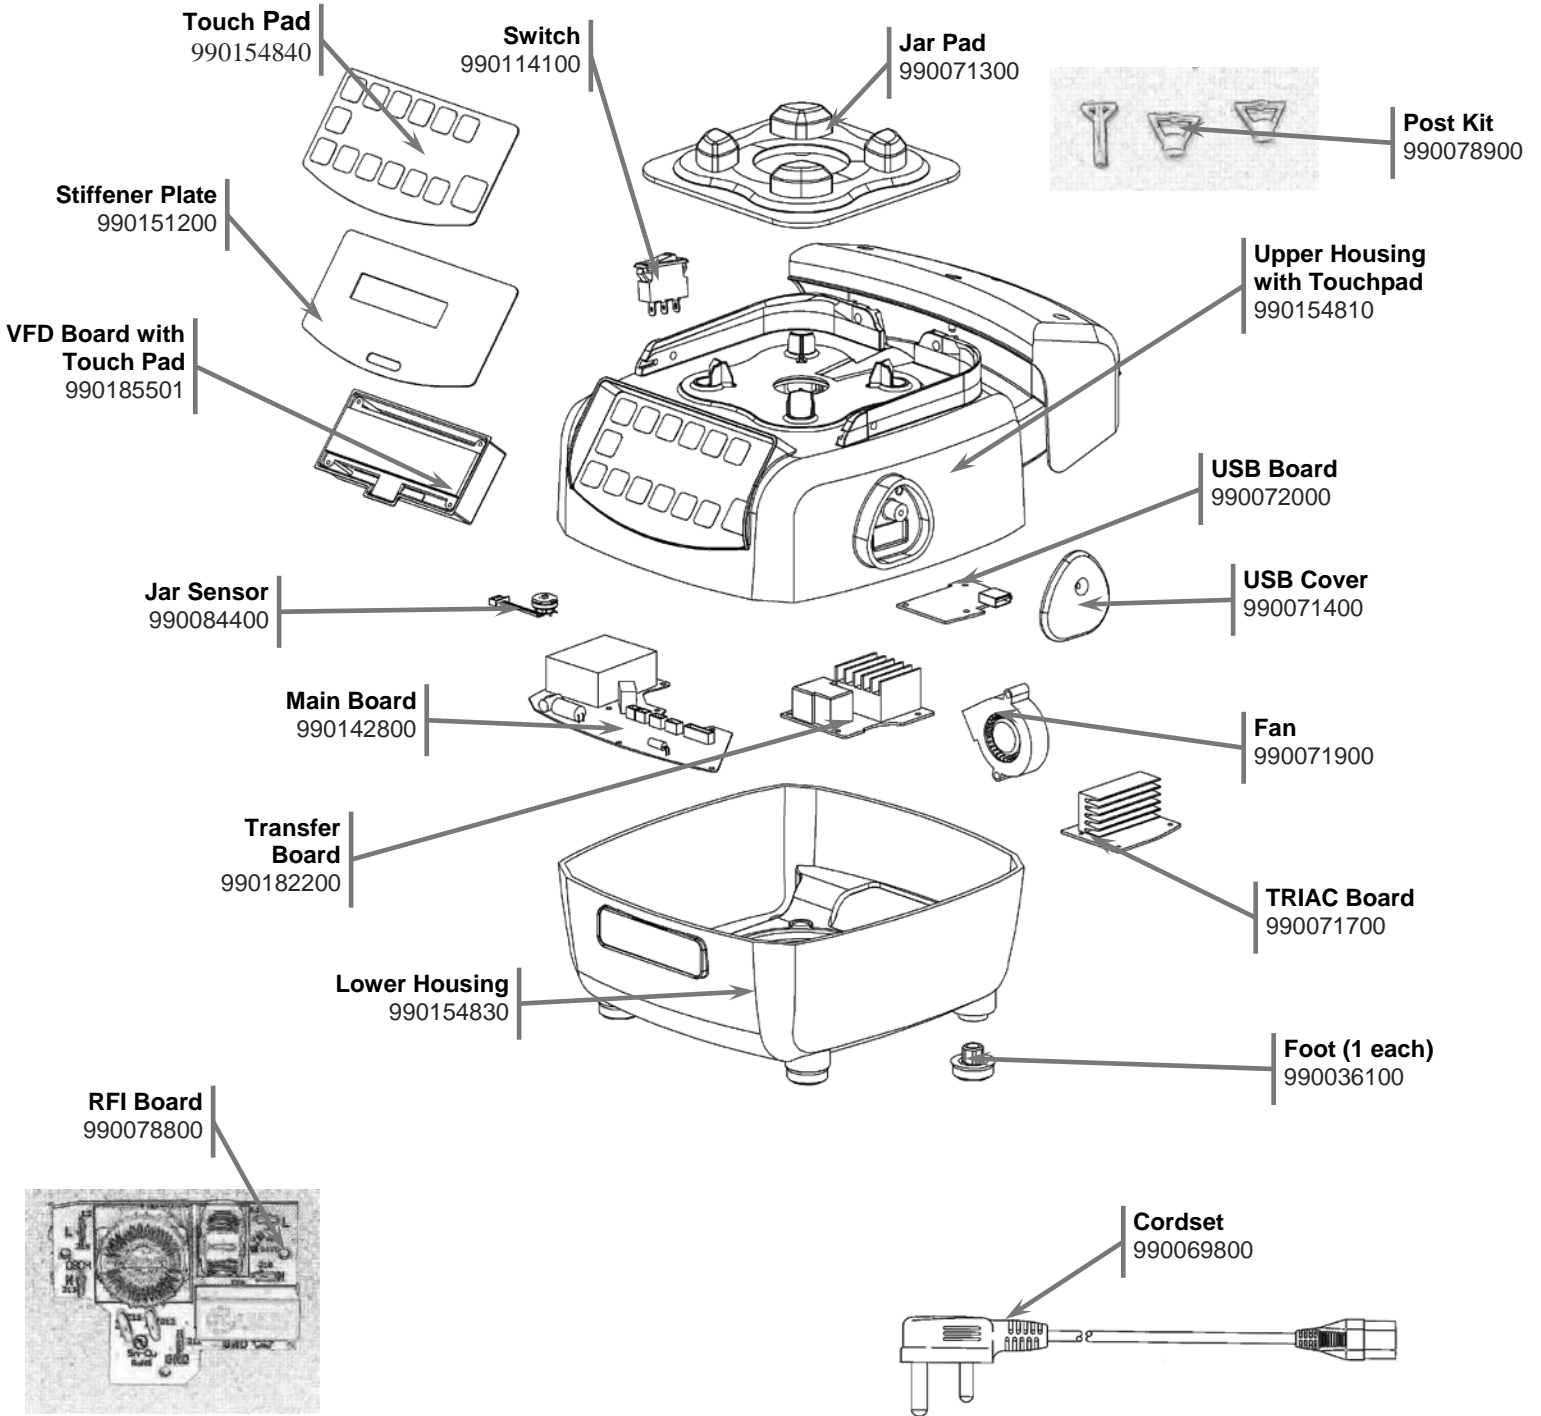

Parts and Accesories Diagram Model HBH850-CE

PROPRIETARY RIGHTS NOTICE This document and all information contained within it is the property of Hamilton Beach Brands, Inc. (HBB). It is confidential and proprietary and has been provided to you for a limited purpose. It must be returned or destroyed upon request. Disclosure, reproduction or use of this document and any information contained within it, in full or in part, for any purpose is forbidden without the prior written consent of HBB. No photographs may be taken of any article fabricated or assembled from this document without the prior written consent of HBB.

Replacement Parts

Hamilton Beach 4421 Waterfront Drive Glen Allen, VA 23060	Revision Description:	Update Lid and Container Complete part numbers.						
	Request Number:	DOC6943	Revision Date:	07/25/2016	Approved by:	DOC6943		
	Issue Code(s):		Page:	1 of 4	Document #:	540090000	Rev:	B