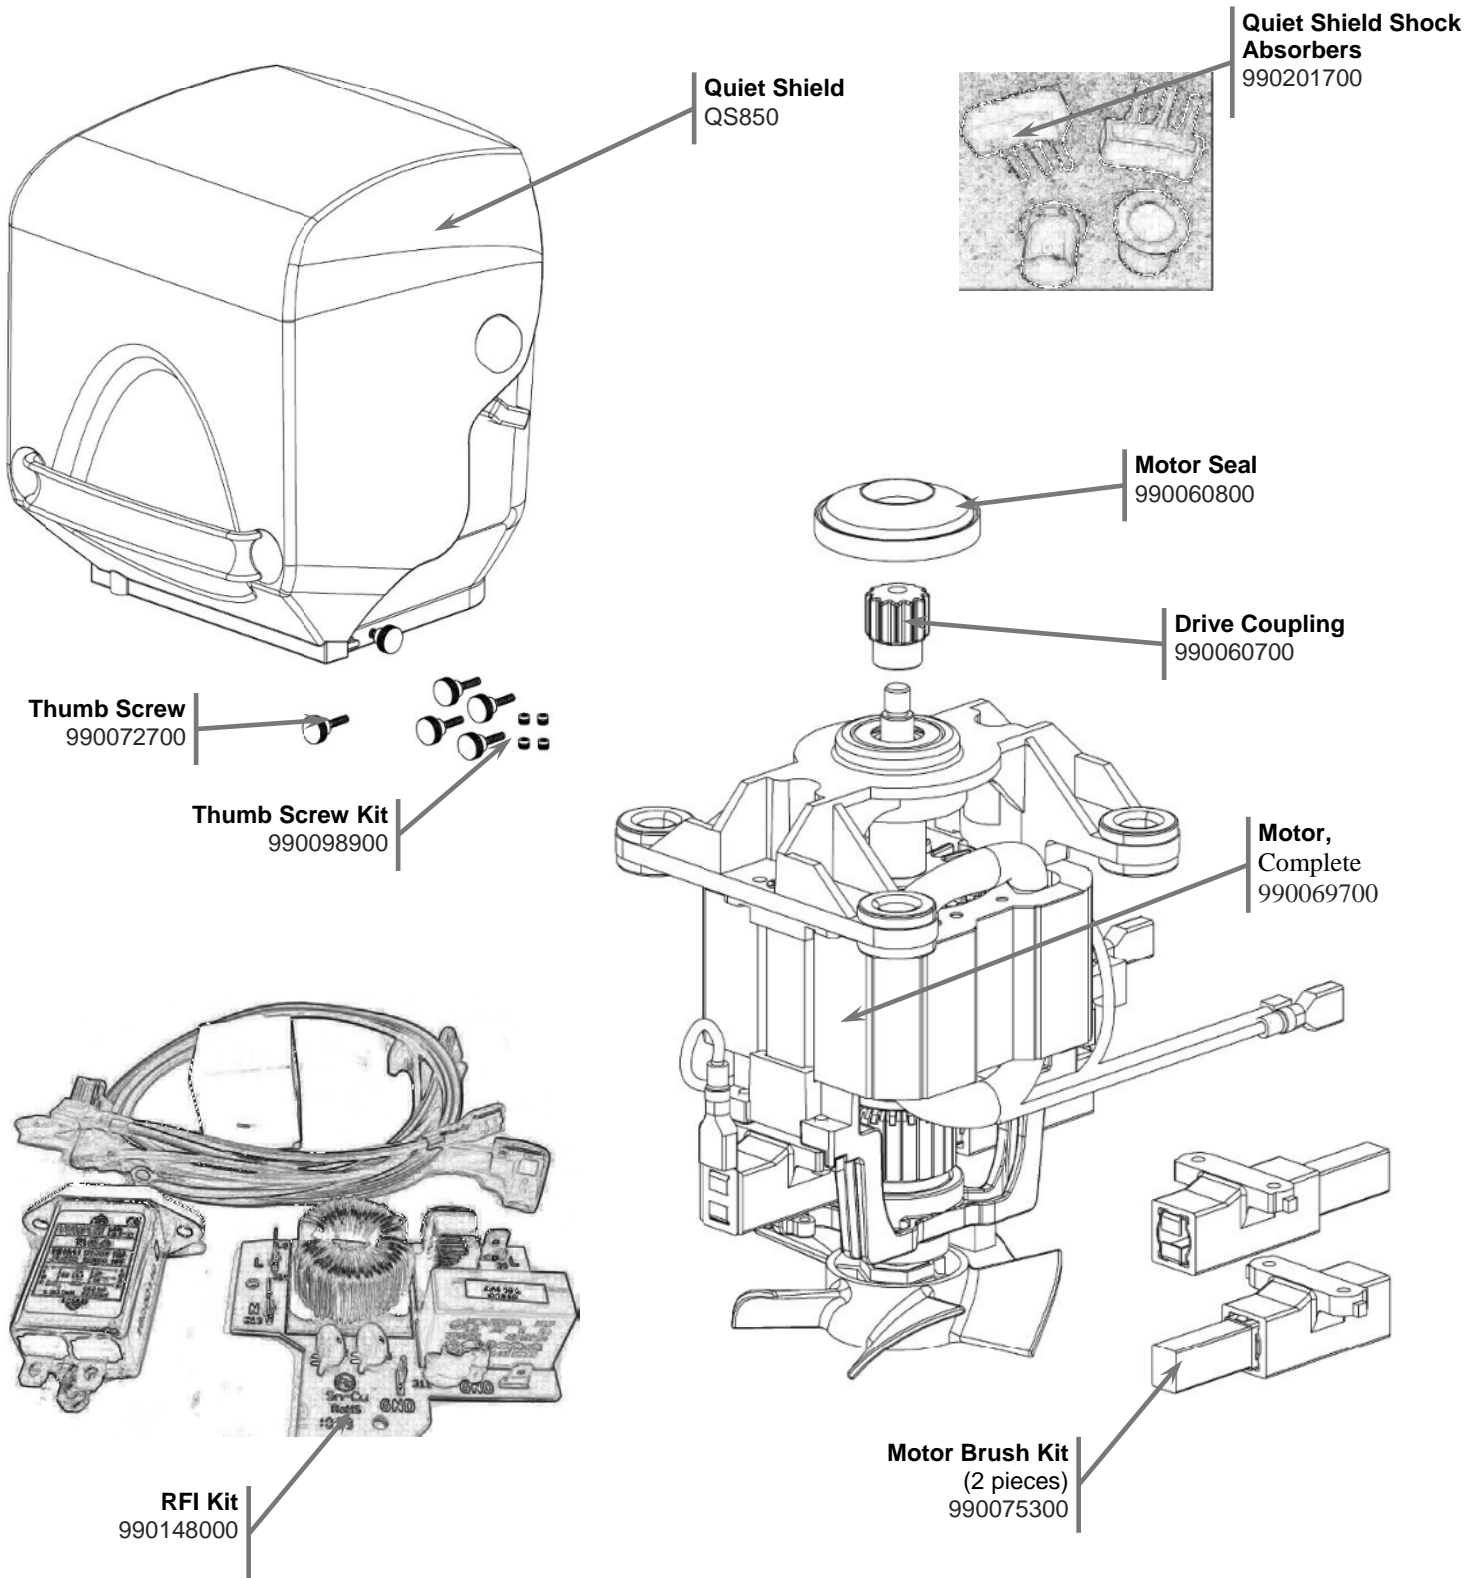

Parts and Accessories Diagram

Model HBH850-CE

PROPRIETARY RIGHTS NOTICE This document and all information contained within it is the property of Hamilton Beach Brands, Inc. (HBB). It is confidential and proprietary and has been provided to you for a limited purpose. It must be returned or destroyed upon request. Disclosure, reproduction or use of this document and any information contained within it, in full or in part, for any purpose is forbidden without the prior written consent of HBB. No photographs may be taken of any article fabricated or assembled from this document without the prior written consent of HBB.

Hamilton Beach 4421 Waterfront Drive Glen Allen, VA 23060	Revision Description:	Update Lid and Container Complete part numbers.						
	Request Number:	DOC6943	Revision Date:	07/25/2016	Approved by:	DOC6943		
	Issue Code(s):		Page:	2 of 4	Document #:	540090000	Rev:	B