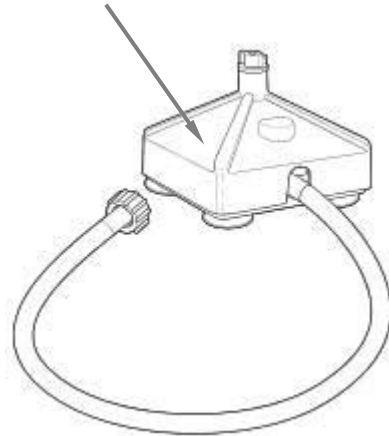

## Parts and Accesories Diagram

### Model HBH850-CE

**PROPRIETARY RIGHTS NOTICE** This document and all information contained within it is the property of Hamilton Beach Brands, Inc. (HBB). It is confidential and proprietary and has been provided to you for a limited purpose. It must be returned or destroyed upon request. Disclosure, reproduction or use of this document and any information contained within it, in full or in part, for any purpose is forbidden without the prior written consent of HBB. No photographs may be taken of any article fabricated or assembled from this document without the prior written consent of HBB.

### Accessories

48oz Container Complete\*  
6126-600

Container Washer  
BCR100

 4421 Waterfront Drive Glen Allen, VA 23060	Revision Description:	Update Lid and Container Complete part numbers.					
	Request Number:	DOC6943	Revision Date:	07/25/2016	Approved by:	DOC6943	
	Issue Code(s):		Page:	4 of 4	Document #:	540090000	Rev: