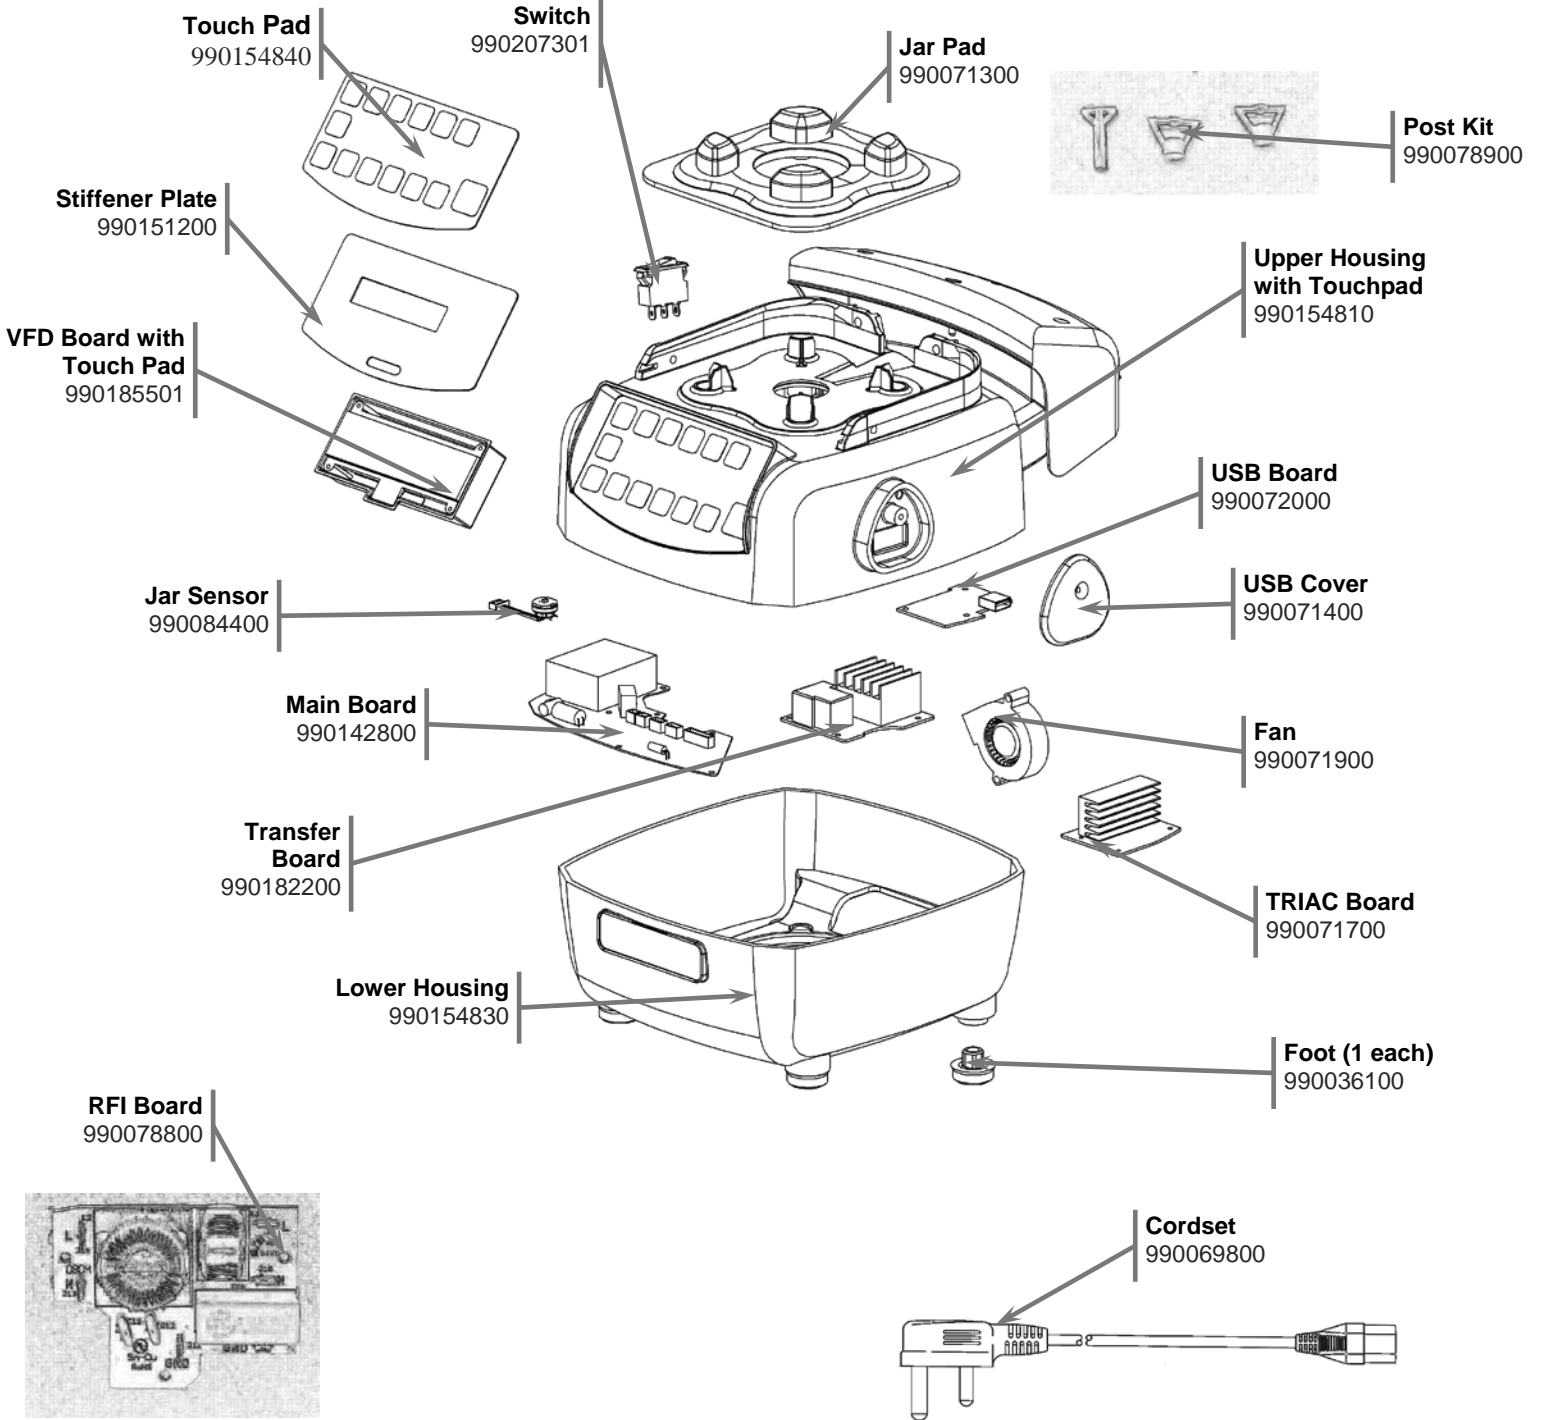

Parts and Accesories Diagram

Model HBH850-FRA

PROPRIETARY RIGHTS NOTICE This document and all information contained within it is the property of Hamilton Beach Brands, Inc. (HBB). It is confidential and proprietary and has been provided to you for a limited purpose. It must be returned or destroyed upon request. Disclosure, reproduction or use of this document and any information contained within it, in full or in part, for any purpose is forbidden without the prior written consent of HBB. No photographs may be taken of any article fabricated or assembled from this document without the prior written consent of HBB.

Replacement Parts

Hamilton Beach 4421 Waterfront Drive Glen Allen, VA 23060	Revision Description: Update Switch.		Request Number: DOC7420		Revision Date: 2/2/2017	Approved by: DOC7420
	Issue Code(s):		Page: 1 of 4	Document #: 540090100	Rev: C