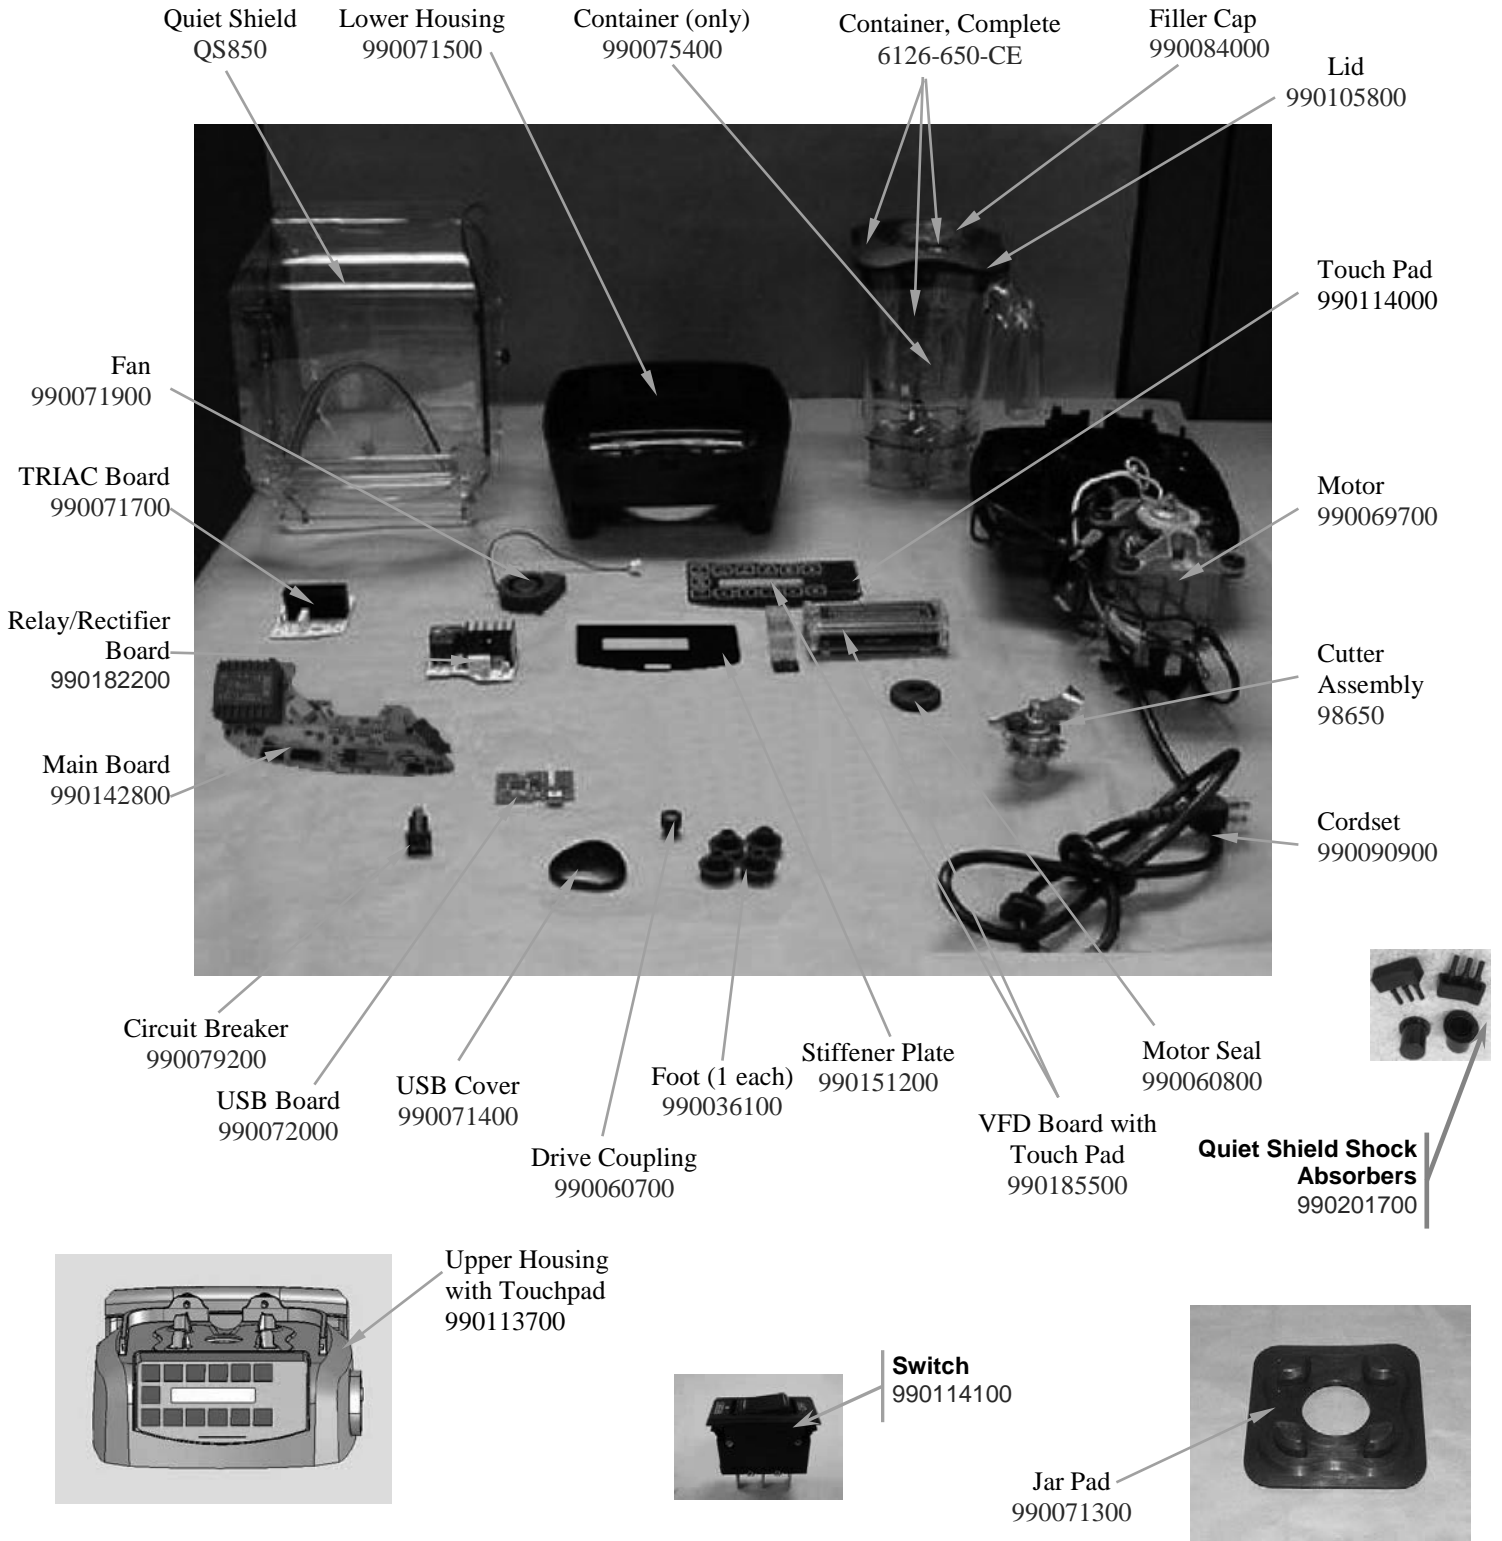

Replacement Parts

Hamilton Beach 4421 Waterfront Drive Glen Allen, VA 23060	Revision Description: Update Lid and Container Complete part numbers.					
	Request Number: DOC6943	Revision Date: 07/27/2016	Approved by:	DOC6943		
	Issue Code(s):	Page: 1 of 3	Document #:	510030200	Rev:	J

Quiet Shield
Thumb Screw
990100500

Thumb Screw Kit
990098900

RFI Board
990078800

Post
990078900

Brush Motor Kit
990075300
(Set is 2 pcs)

Cordset Socket Plug
990114900

 Hamilton Beach 4421 Waterfront Drive Glen Allen, VA 23060	Revision Description:	Update Lid and Container Complete part numbers.					
	Request Number:	DOC6943	Revision Date:	07/27/2016	Approved by:	DOC6943	
	Issue Code(s):		Page:	2 of 3	Document #:	510030200	Rev:

Accessories

48oz Container Complete*
6126-600

Container Washer
BCR100

 4421 Waterfront Drive Glen Allen, VA 23060	Revision Description:		Update Lid and Container Complete part numbers.					
	Request Number:	DOC6943	Revision Date:	07/27/2016	Approved by:	DOC6943		
	Issue Code(s):		Page:	3 of 3	Document #:	510030200	Rev:	J