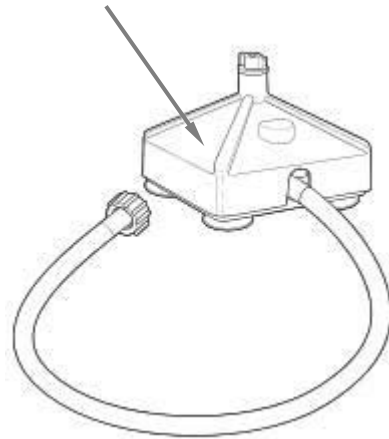

Quiet Shield
Thumb Screw
990100500

Thumb Screw Kit
990098900

RFI Board
990078800

Post
990078900

Brush Motor Kit
990075300
(Set is 2 pcs)

Cordset Socket Plug
990114900

 Hamilton Beach 4421 Waterfront Drive Glen Allen, VA 23060	Revision Description:	Update Lid and Container Complete part numbers.					
	Request Number:	DOC6943	Revision Date:	07/27/2016	Approved by:	DOC6943	
	Issue Code(s):		Page:	2 of 3	Document #:	510030200	Rev:

Replacement Parts and Accessories Diagram Model HBH850-SA

PROPRIETARY RIGHTS NOTICE This document and all information contained within it is the property of Hamilton Beach Brands, Inc. (HBB). It is confidential and proprietary and has been provided to you for a limited purpose. It must be returned or destroyed upon request. Disclosure, reproduction or use of this document and any information contained within it, in full or in part, for any purpose is forbidden without the prior written consent of HBB. No photographs may be taken of any article fabricated or assembled from this document without the prior written consent of HBB.

Accessories

48oz Container Complete*
6126-600

Container Washer
BCR100

 4421 Waterfront Drive Glen Allen, VA 23060	Revision Description:		Update Lid and Container Complete part numbers.					
	Request Number:	DOC6943	Revision Date:	07/27/2016	Approved by:	DOC6943		
	Issue Code(s):		Page:	3 of 3	Document #:	510030200	Rev:	J