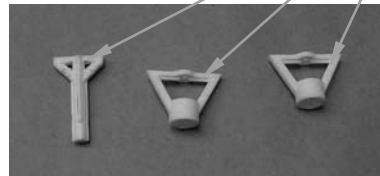

Quiet Shield
Thumb Screw
990100500

Thumb Screw Kit
990098900

RFI Board
990078800

Post
990078900

Brush Motor Kit
990075300
(Set is 2 pcs)

Cordset Socket Plug
990114900

 Hamilton Beach 4421 Waterfront Drive Glen Allen, VA 23060	Revision Description:	Update Lid and Container Complete part numbers.					
	Request Number:	DOC6943	Revision Date:	07/27/2016	Approved by:	DOC6943	
	Issue Code(s):		Page:	2 of 3	Document #:	510030200	Rev: