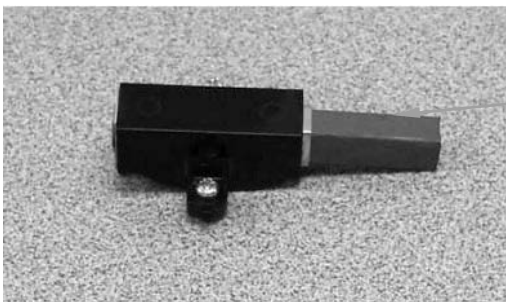

Quiet Shield
Thumb Screw
990100500

Thumb Screw Kit
990098900

RFI Board
990078800

Post
990078900

Brush Motor Kit
990075300
(Set is 2 pcs)

Cordset Socket Plug
990114900

 Hamilton Beach 4421 Waterfront Drive Glen Allen, VA 23060	Revision Description:	Update Lid and Container Complete part numbers.					
	Request Number:	DOC6943	Revision Date:	07/27/2016	Approved by:	DOC6943	
	Issue Code(s):		Page:	2 of 3	Document #:	510030200	Rev: