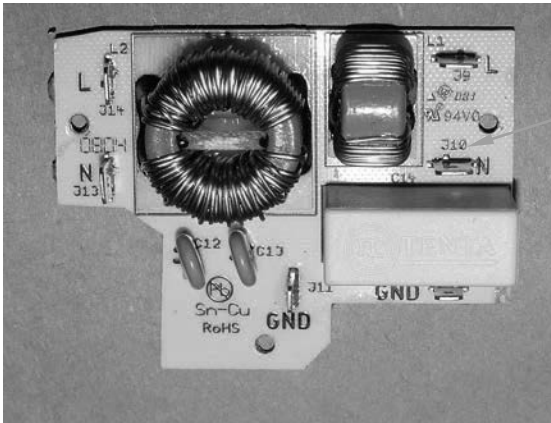

Replacement Parts

Hamilton Beach 4421 Waterfront Drive Glen Allen, VA 23060	Revision Description: Update Lid and Container Complete part numbers.					
	Request Number: DOC6943	Revision Date: 07/27/2016	Approved by:	DOC6943		
	Issue Code(s):	Page: 1 of 3	Document #:	510030200	Rev:	J

Quiet Shield
Thumb Screw
990100500

Thumb Screw Kit
990098900

RFI Board
990078800

Post
990078900

Brush Motor Kit
990075300
(Set is 2 pcs)

Cordset Socket Plug
990114900

 Hamilton Beach 4421 Waterfront Drive Glen Allen, VA 23060	Revision Description:	Update Lid and Container Complete part numbers.					
	Request Number:	DOC6943	Revision Date:	07/27/2016	Approved by:	DOC6943	
	Issue Code(s):		Page:	2 of 3	Document #:	510030200	Rev: