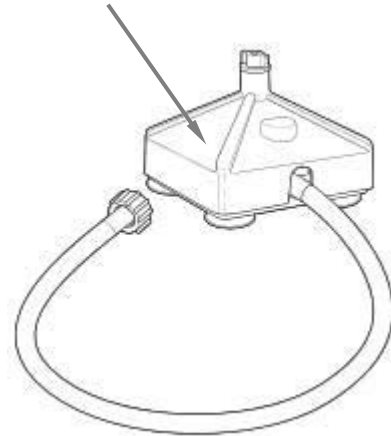

Notes:

*Complete Container Includes: Cutter Assembly, Container, Lid and Filler Cap

**Cutter Assembly Includes: Blade, Lock Washer, Hex Nut, Drive Coupling Attachment and Cutter Bearing Assembly.

 <p>Hamilton Beach 4421 Waterfront Drive Glen Allen, VA 23060</p>	Revision Description:	Updated Lid and Container Complete part numbers.					
	Request Number:	DOC6943	Revision Date:	07/27/2016	Approved by:	DOC6943	
	Issue Code(s):		Page:	3 of 4	Document #:	540087500	Rev:

Parts and Accessories Diagram

Model HBH850-SA

PROPRIETARY RIGHTS NOTICE This document and all information contained within it is the property of Hamilton Beach Brands, Inc. (HBB). It is confidential and proprietary and has been provided to you for a limited purpose. It must be returned or destroyed upon request. Disclosure, reproduction or use of this document and any information contained within it, in full or in part, for any purpose is forbidden without the prior written consent of HBB. No photographs may be taken of any article fabricated or assembled from this document without the prior written consent of HBB.

Accessories

48oz Container Complete*
6126-600

Container Washer
BCR100

 4421 Waterfront Drive Glen Allen, VA 23060	Revision Description:	Updated Lid and Container Complete part numbers.					
	Request Number:	DOC6943	Revision Date:	07/27/2016	Approved by:	DOC6943	
	Issue Code(s):		Page:	4 of 4	Document #:	540087500	Rev: