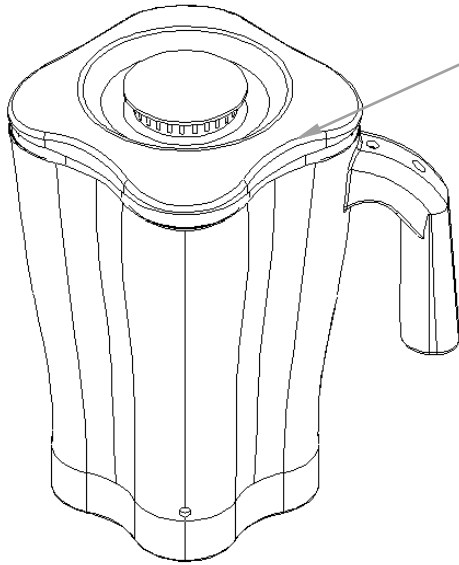

Parts and Accessories Diagram

Model HBH850-SA

PROPRIETARY RIGHTS NOTICE This document and all information contained within it is the property of Hamilton Beach Brands, Inc. (HBB). It is confidential and proprietary and has been provided to you for a limited purpose. It must be returned or destroyed upon request. Disclosure, reproduction or use of this document and any information contained within it, in full or in part, for any purpose is forbidden without the prior written consent of HBB. No photographs may be taken of any article fabricated or assembled from this document without the prior written consent of HBB.

Accessories

48oz Container Complete*
6126-600