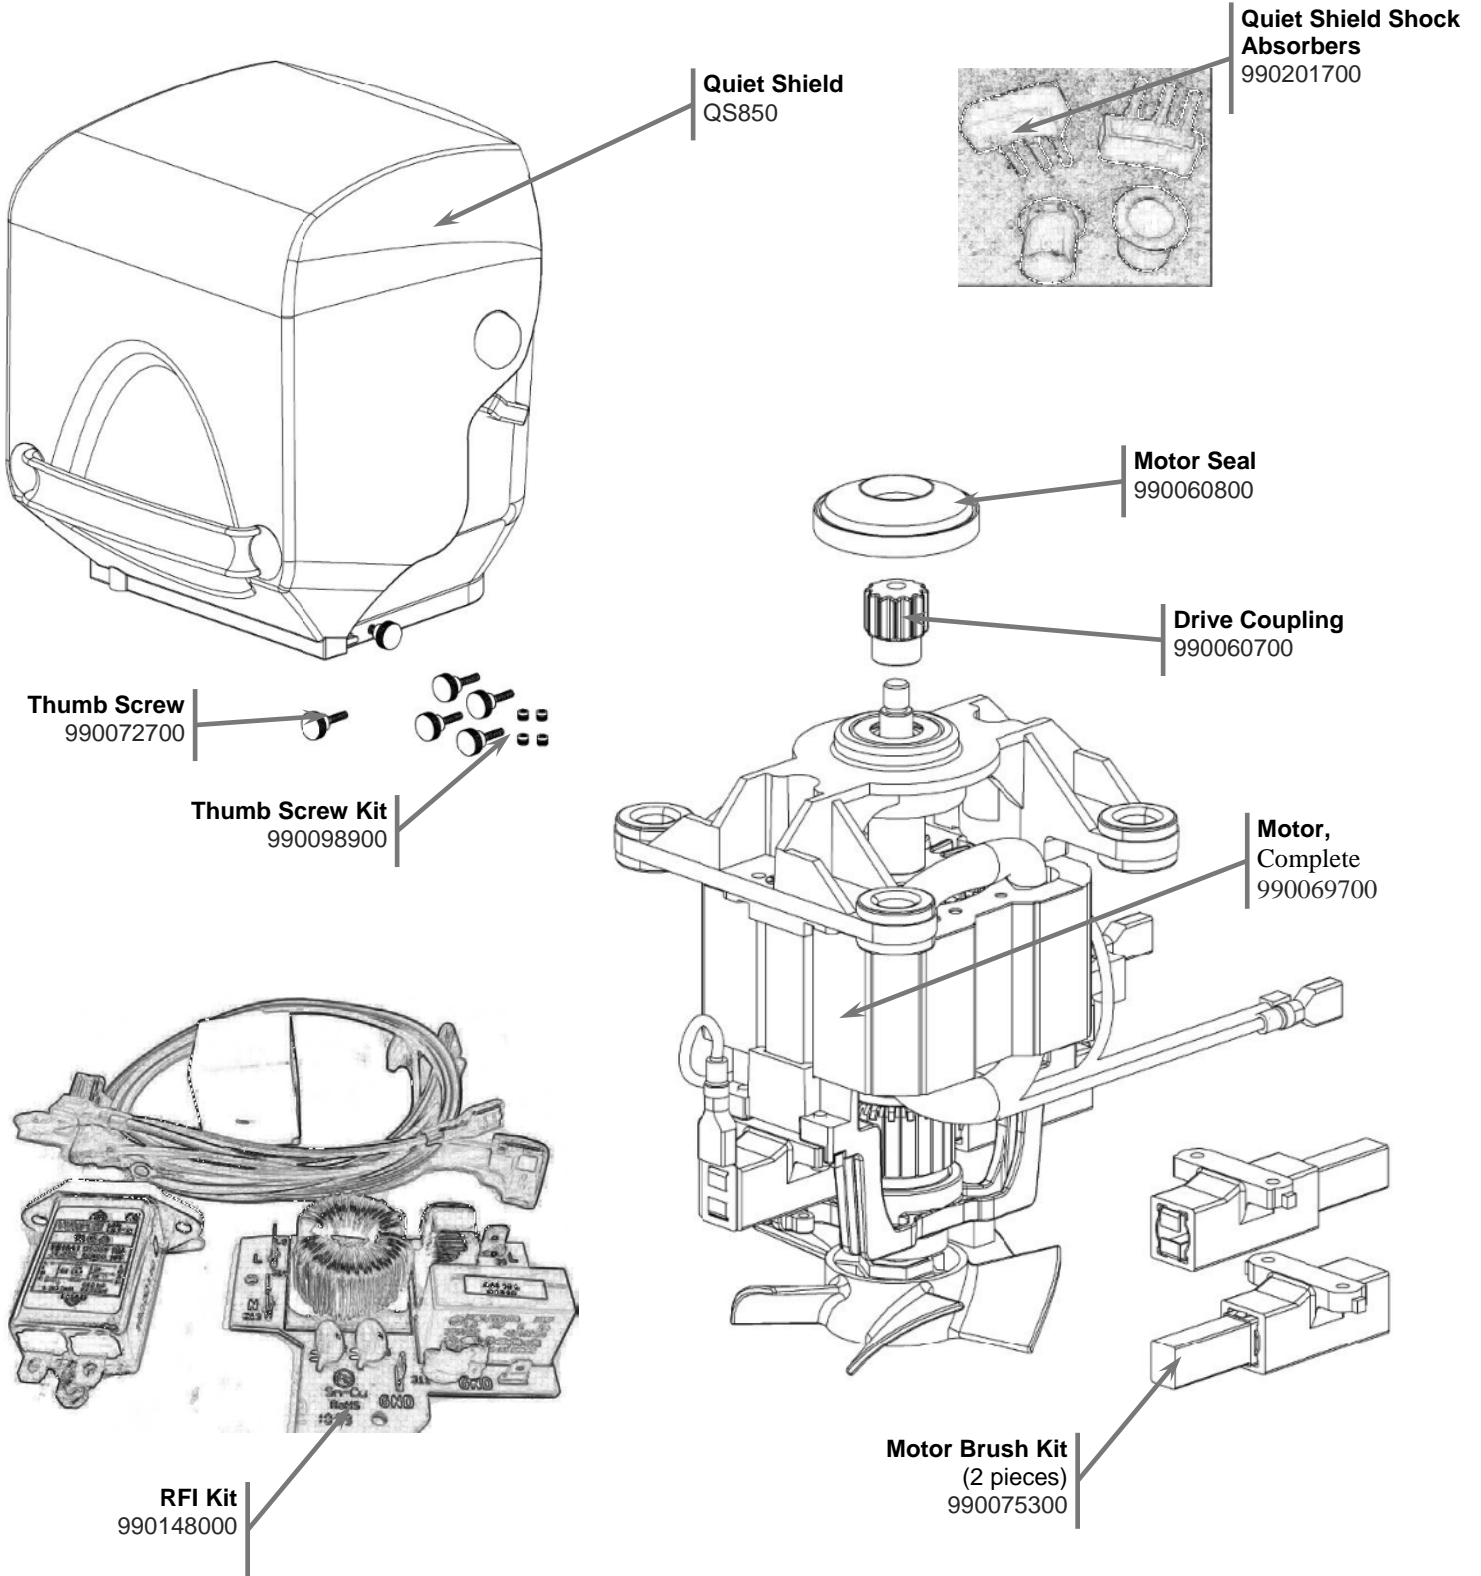

Parts and Accessories Diagram

Model HBH850-SA

PROPRIETARY RIGHTS NOTICE This document and all information contained within it is the property of Hamilton Beach Brands, Inc. (HBB). It is confidential and proprietary and has been provided to you for a limited purpose. It must be returned or destroyed upon request. Disclosure, reproduction or use of this document and any information contained within it, in full or in part, for any purpose is forbidden without the prior written consent of HBB. No photographs may be taken of any article fabricated or assembled from this document without the prior written consent of HBB.

Hamilton Beach 4421 Waterfront Drive Glen Allen, VA 23060	Revision Description:	Updated Lid and Container Complete part numbers.				
	Request Number:	DOC6943	Revision Date:	07/27/2016	Approved by:	DOC6943
	Issue Code(s):		Page:	2 of 4	Document #:	540087500
					Rev:	C