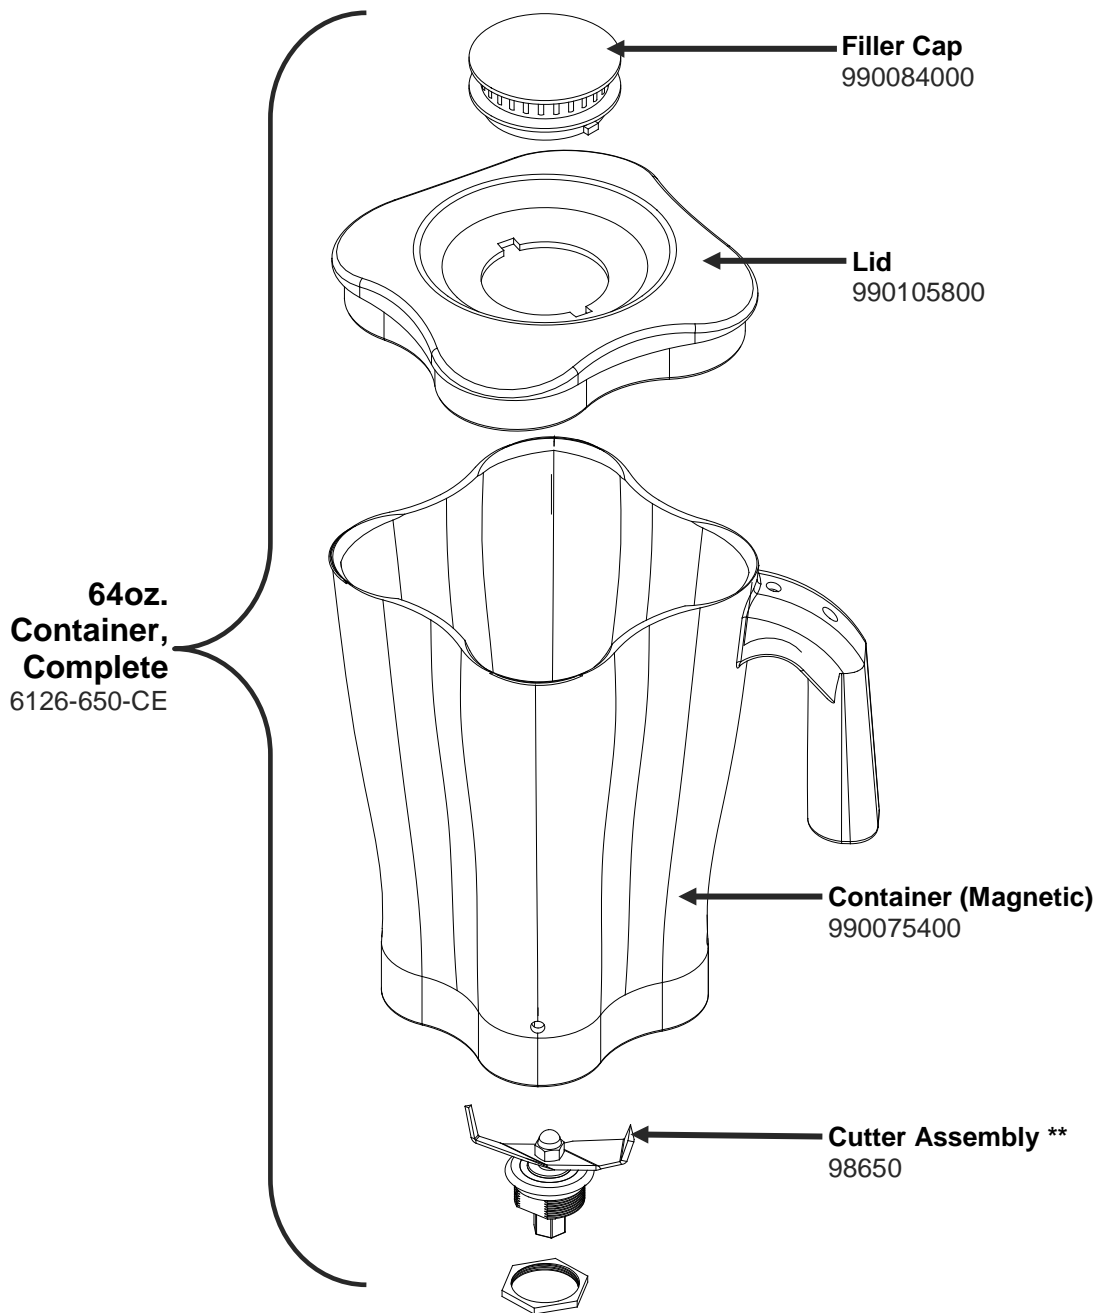

Replacement Parts

<p>Hamilton Beach 4421 Waterfront Drive Glen Allen, VA 23060</p>	Revision Description:	Updated Lid and Container Complete part numbers.					
	Request Number:	DOC6943	Revision Date:	07/27/2016	Approved by:	DOC6943	
	Issue Code(s):		Page:	1 of 4	Document #:	540087500	Rev:

Notes:

*Complete Container Includes: Cutter Assembly, Container, Lid and Filler Cap

**Cutter Assembly Includes: Blade, Lock Washer, Hex Nut, Drive Coupling Attachment and Cutter Bearing Assembly.

 <p>Hamilton Beach 4421 Waterfront Drive Glen Allen, VA 23060</p>	Revision Description:	Updated Lid and Container Complete part numbers.					
	Request Number:	DOC6943	Revision Date:	07/27/2016	Approved by:	DOC6943	
	Issue Code(s):		Page:	3 of 4	Document #:	540087500	Rev: