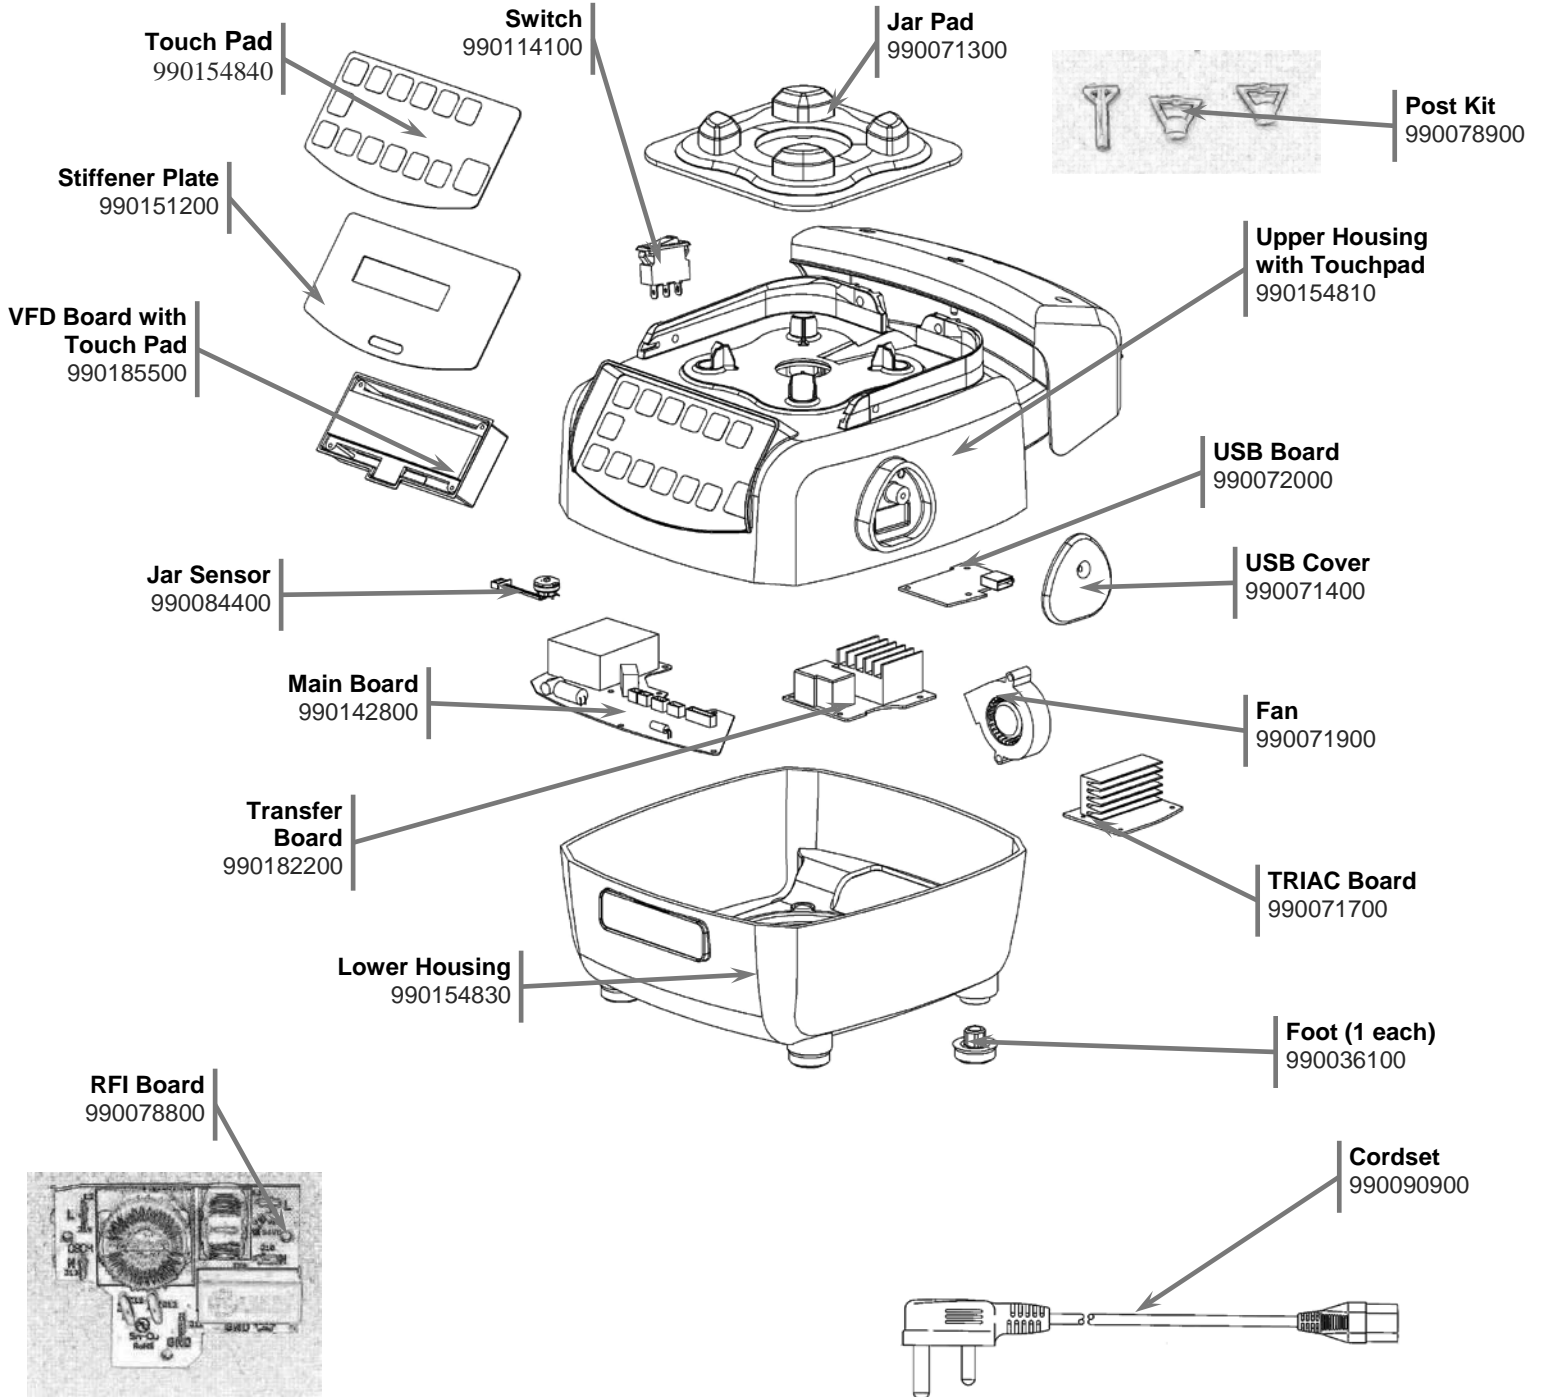

Replacement Parts

<p>Hamilton Beach 4421 Waterfront Drive Glen Allen, VA 23060</p>	Revision Description:	Updated Lid and Container Complete part numbers.					
	Request Number:	DOC6943	Revision Date:	07/27/2016	Approved by:	DOC6943	
	Issue Code(s):		Page:	1 of 4	Document #:	540087500	Rev:

Notes:

*Complete Container Includes: Cutter Assembly, Container, Lid and Filler Cap

**Cutter Assembly Includes: Blade, Lock Washer, Hex Nut, Drive Coupling Attachment and Cutter Bearing Assembly.

 <p>Hamilton Beach 4421 Waterfront Drive Glen Allen, VA 23060</p>	Revision Description:	Updated Lid and Container Complete part numbers.					
	Request Number:	DOC6943	Revision Date:	07/27/2016	Approved by:	DOC6943	
	Issue Code(s):		Page:	3 of 4	Document #:	540087500	Rev: