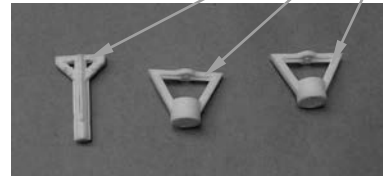

Quiet Shield
Thumb Screw
990100500

Thumb Screw Kit
990098900

RFI Board
990078800

Post
990078900

Brush Motor Kit
990075300
(Set is 2 pcs)

RFI Kit
990148000

<p>Hamilton Beach 4421 Waterfront Drive Glen Allen, VA 23060</p>	Revision Description:	Update Lid and Container Complete part numbers.					
	Request Number:	DOC6943	Revision Date:	07/27/2016	Approved by:	DOC6943	
	Issue Code(s):		Page:	2 of 3	Document #:	510025200	Rev: