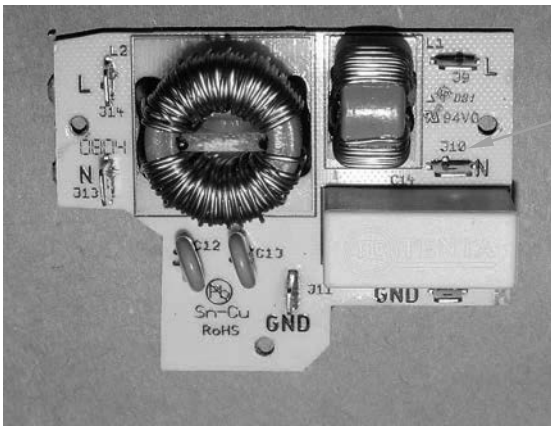

Replacement Parts

 <p>Hamilton Beach 4421 Waterfront Drive Glen Allen, VA 23060</p>	Revision Description:	Update Lid and Container Complete part numbers.					
	Request Number:	DOC6943	Revision Date:	07/27/2016	Approved by:	DOC6943	
	Issue Code(s):		Page:	1 of 3	Document #:	510025200	Rev:

Quiet Shield
Thumb Screw
990100500

Thumb Screw Kit
990098900

RFI Board
990078800

Post
990078900

Brush Motor Kit
990075300
(Set is 2 pcs)

RFI Kit
990148000

<p>Hamilton Beach 4421 Waterfront Drive Glen Allen, VA 23060</p>	Revision Description:	Update Lid and Container Complete part numbers.					
	Request Number:	DOC6943	Revision Date:	07/27/2016	Approved by:	DOC6943	
	Issue Code(s):		Page:	2 of 3	Document #:	510025200	Rev: