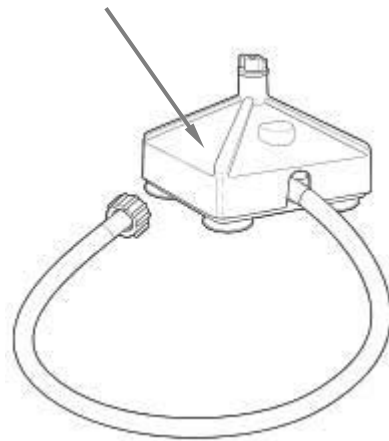

Quiet Shield
Thumb Screw
990100500

Thumb Screw Kit
990098900

RFI Board
990078800

Post
990078900

Brush Motor Kit
990075300
(Set is 2 pcs)

RFI Kit
990148000

<p>Hamilton Beach 4421 Waterfront Drive Glen Allen, VA 23060</p>	Revision Description:	Update Lid and Container Complete part numbers.					
	Request Number:	DOC6943	Revision Date:	07/27/2016	Approved by:	DOC6943	
	Issue Code(s):		Page:	2 of 3	Document #:	510025200	Rev:

Replacement Parts and Accessories Diagram Model HBH850-SA

PROPRIETARY RIGHTS NOTICE This document and all information contained within it is the property of Hamilton Beach Brands, Inc. (HBB). It is confidential and proprietary and has been provided to you for a limited purpose. It must be returned or destroyed upon request. Disclosure, reproduction or use of this document and any information contained within it, in full or in part, for any purpose is forbidden without the prior written consent of HBB. No photographs may be taken of any article fabricated or assembled from this document without the prior written consent of HBB.

Accessories

48oz Container Complete*
6126-600

Container Washer
BCR100

 4421 Waterfront Drive Glen Allen, VA 23060	Revision Description:		Update Lid and Container Complete part numbers.					
	Request Number:	DOC6943	Revision Date:	07/27/2016	Approved by:	DOC6943		
	Issue Code(s):		Page:	3 of 3	Document #:	510025200	Rev:	G