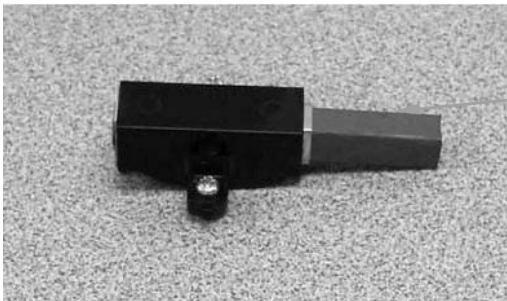

Quiet Shield
Thumb Screw
990100500

Thumb Screw Kit
990098900

RFI Board
990078800

Post
990078900

Brush Motor Kit
990075300
(Set is 2 pcs)

RFI Kit
990148000

<p>Hamilton Beach 4421 Waterfront Drive Glen Allen, VA 23060</p>	Revision Description:	Update Lid and Container Complete part numbers.					
	Request Number:	DOC6943	Revision Date:	07/27/2016	Approved by:	DOC6943	
	Issue Code(s):		Page:	2 of 3	Document #:	510025200	Rev: