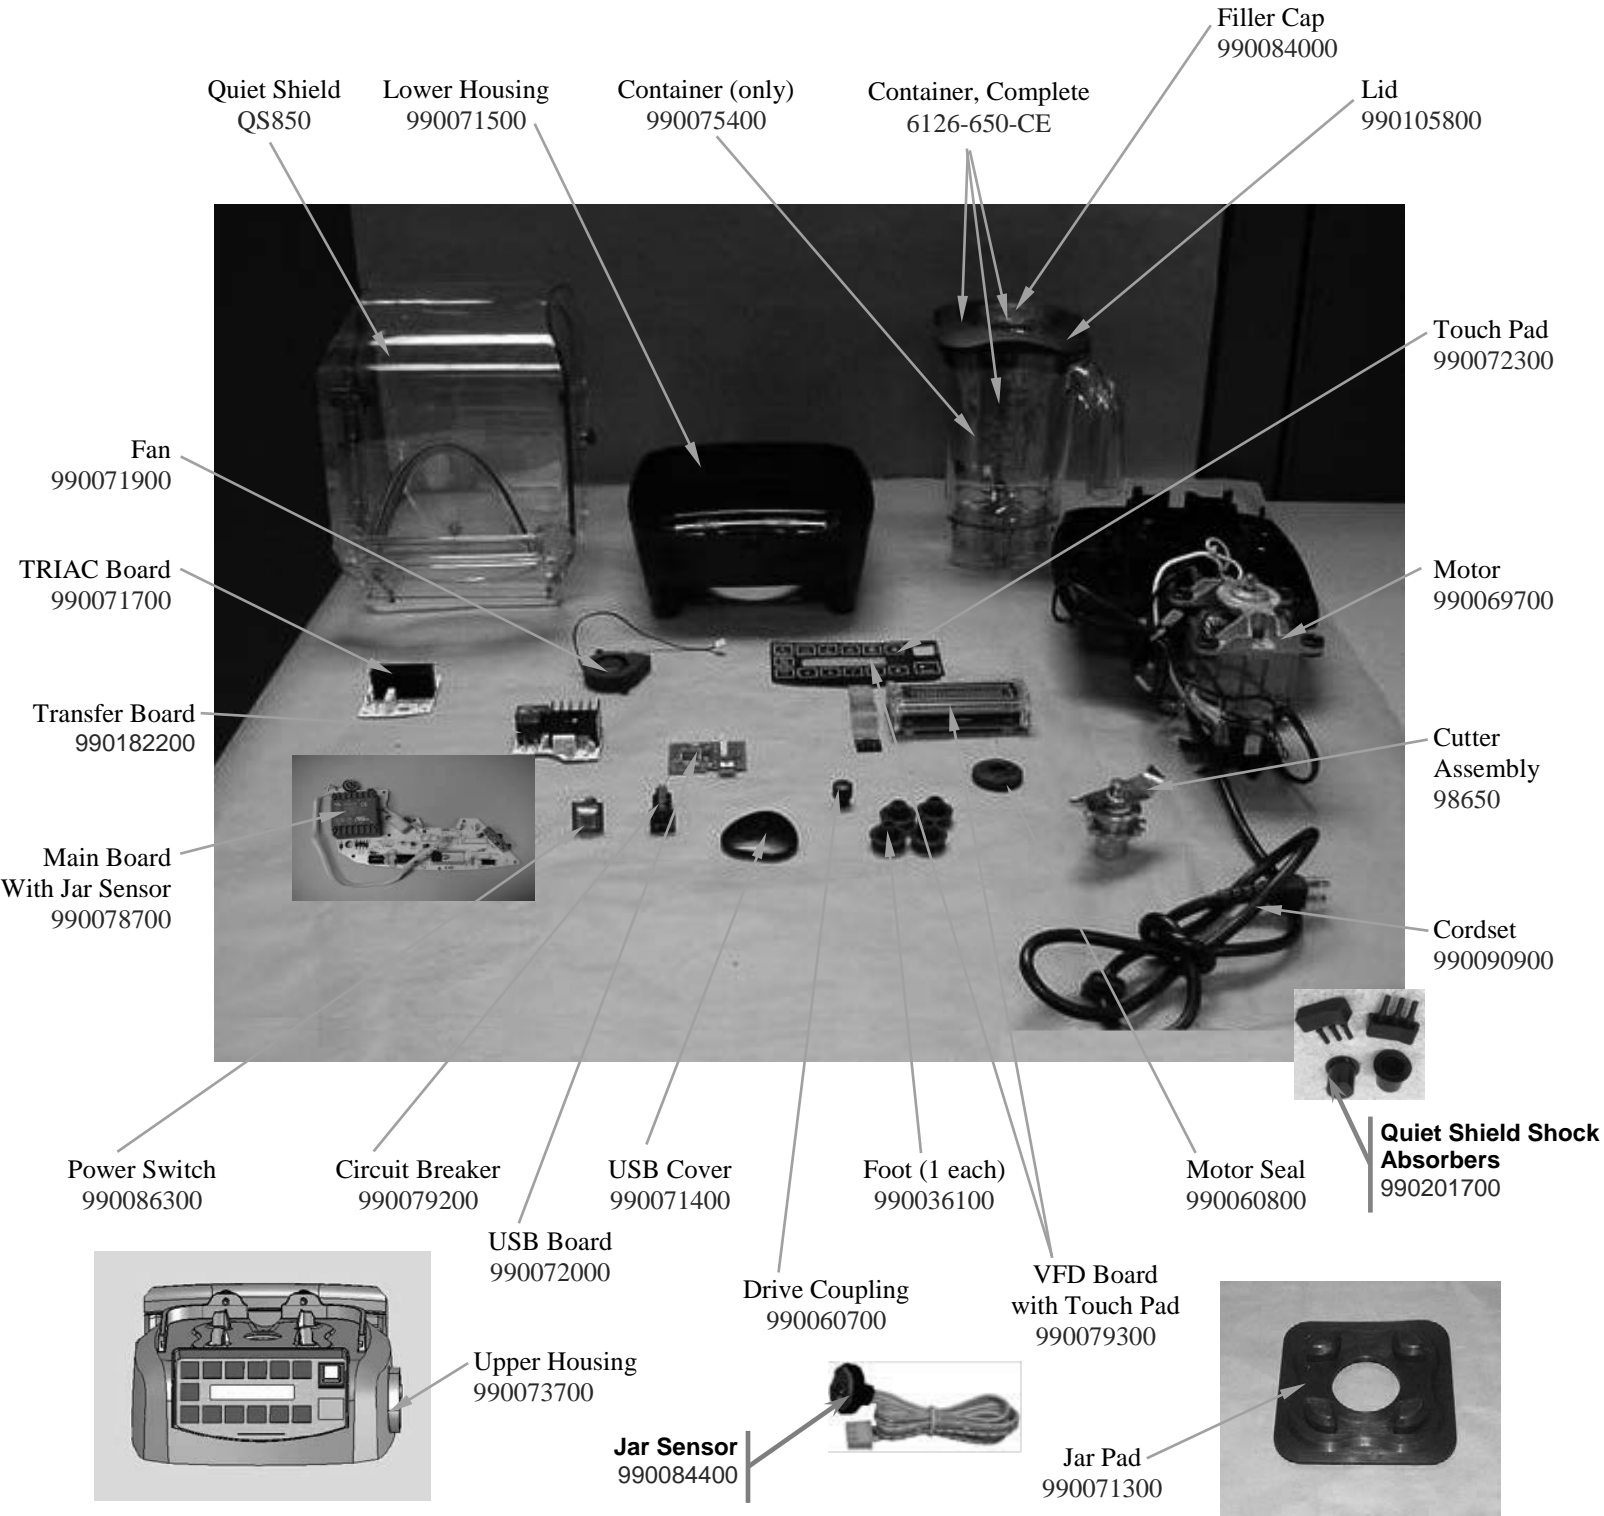

Replacement Parts

 <p>Hamilton Beach 4421 Waterfront Drive Glen Allen, VA 23060</p>	Revision Description:	Update Lid and Container Complete part numbers.					
	Request Number:	DOC6943	Revision Date:	07/27/2016	Approved by:	DOC6943	
	Issue Code(s):		Page:	1 of 3	Document #:	510025200	Rev:

Quiet Shield
Thumb Screw
990100500

Thumb Screw Kit
990098900

RFI Board
990078800

Post
990078900

Brush Motor Kit
990075300
(Set is 2 pcs)

RFI Kit
990148000

<p>Hamilton Beach 4421 Waterfront Drive Glen Allen, VA 23060</p>	Revision Description:	Update Lid and Container Complete part numbers.					
	Request Number:	DOC6943	Revision Date:	07/27/2016	Approved by:	DOC6943	
	Issue Code(s):		Page:	2 of 3	Document #:	510025200	Rev:

Accessories

48oz Container Complete*
6126-600

Container Washer
BCR100

 4421 Waterfront Drive Glen Allen, VA 23060	Revision Description:		Update Lid and Container Complete part numbers.					
	Request Number:	DOC6943	Revision Date:	07/27/2016	Approved by:	DOC6943		
	Issue Code(s):		Page:	3 of 3	Document #:	510025200	Rev:	G