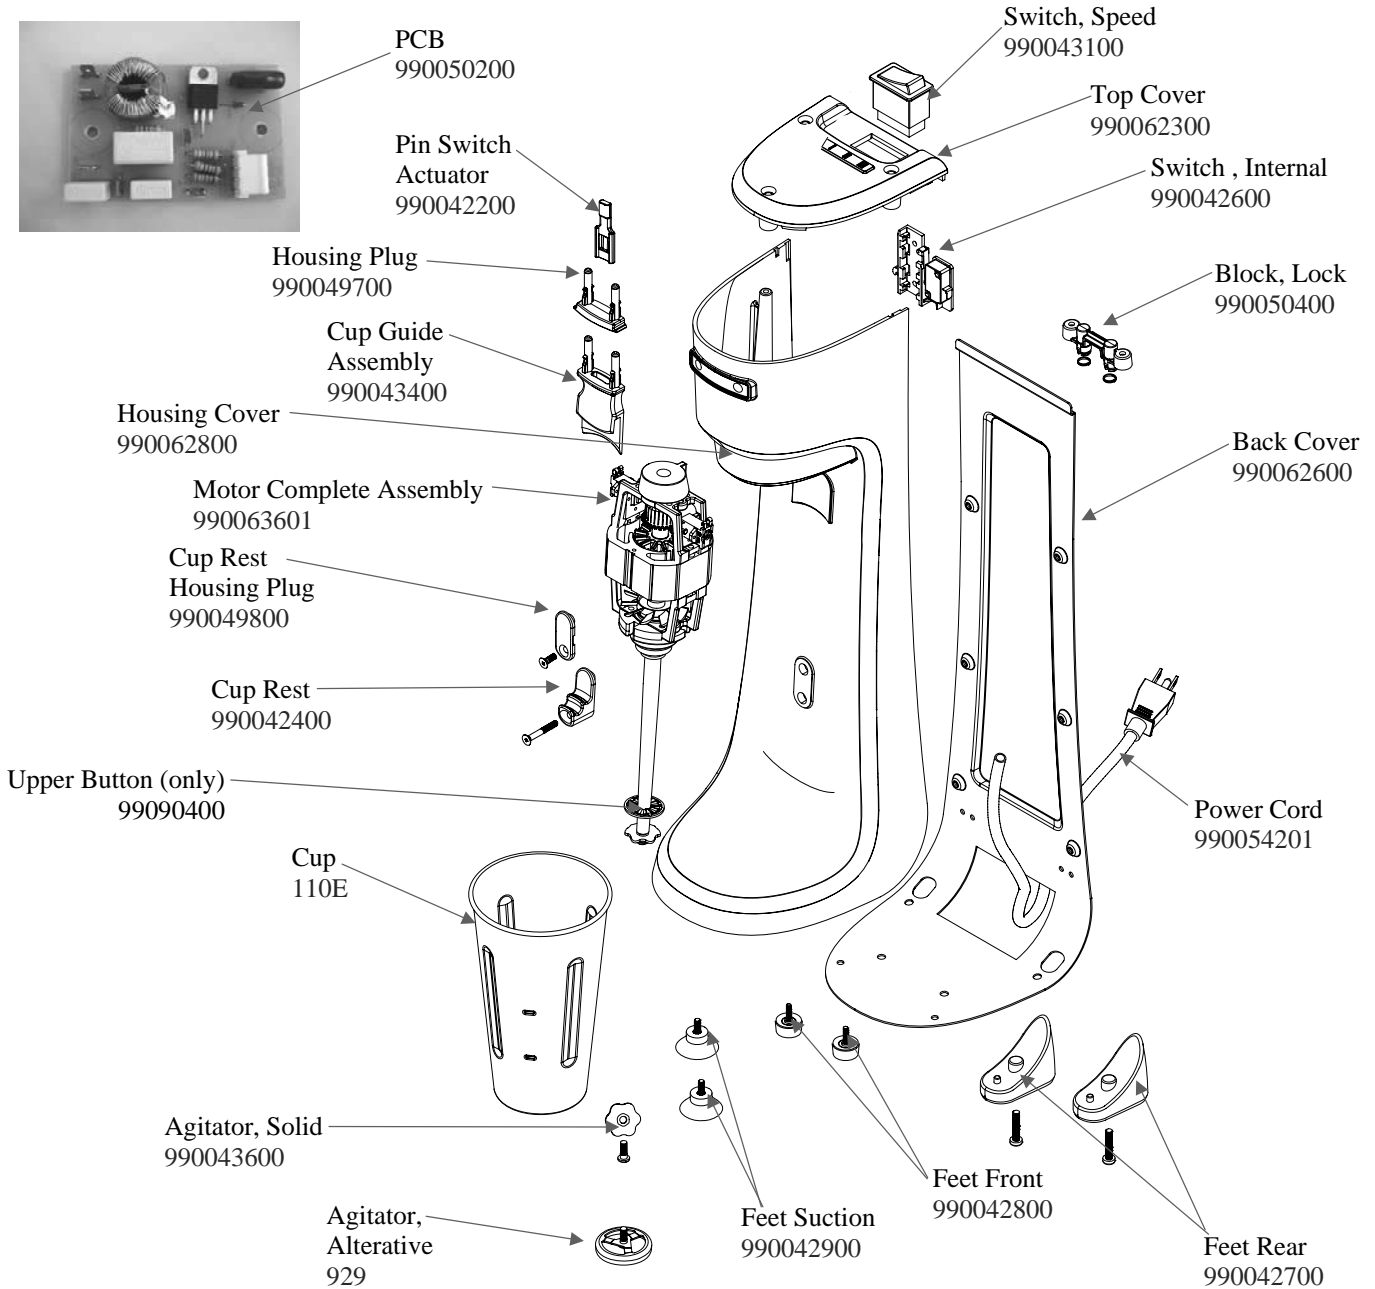

## Replacement Parts Diagram HMD200-CCC (Series A)

**PROPRIETARY RIGHTS NOTICE** This document and all information contained within it is the property of Hamilton Beach Brands, Inc. (HBB). It is confidential and proprietary and has been provided to you for a limited purpose. It must be returned or destroyed upon request. Disclosure, reproduction or use of this document and any information contained within it, in full or in part, for any purpose is forbidden without the prior written consent of HBB. No photographs may be taken of any article fabricated or assembled from this document without the prior written consent of HBB.

 4421 Waterfront Drive Glen Allen, VA 23060	Revision Description: Changed cordset part number					
	Request Number:	CME-2734	Revision Date:	11/03/09	Approved by:	CME-2734
	Issue Code(s):	CS, SP	Page:	1 of 1	Document #:	<b>510012100</b>
					Rev:	<b>E</b>