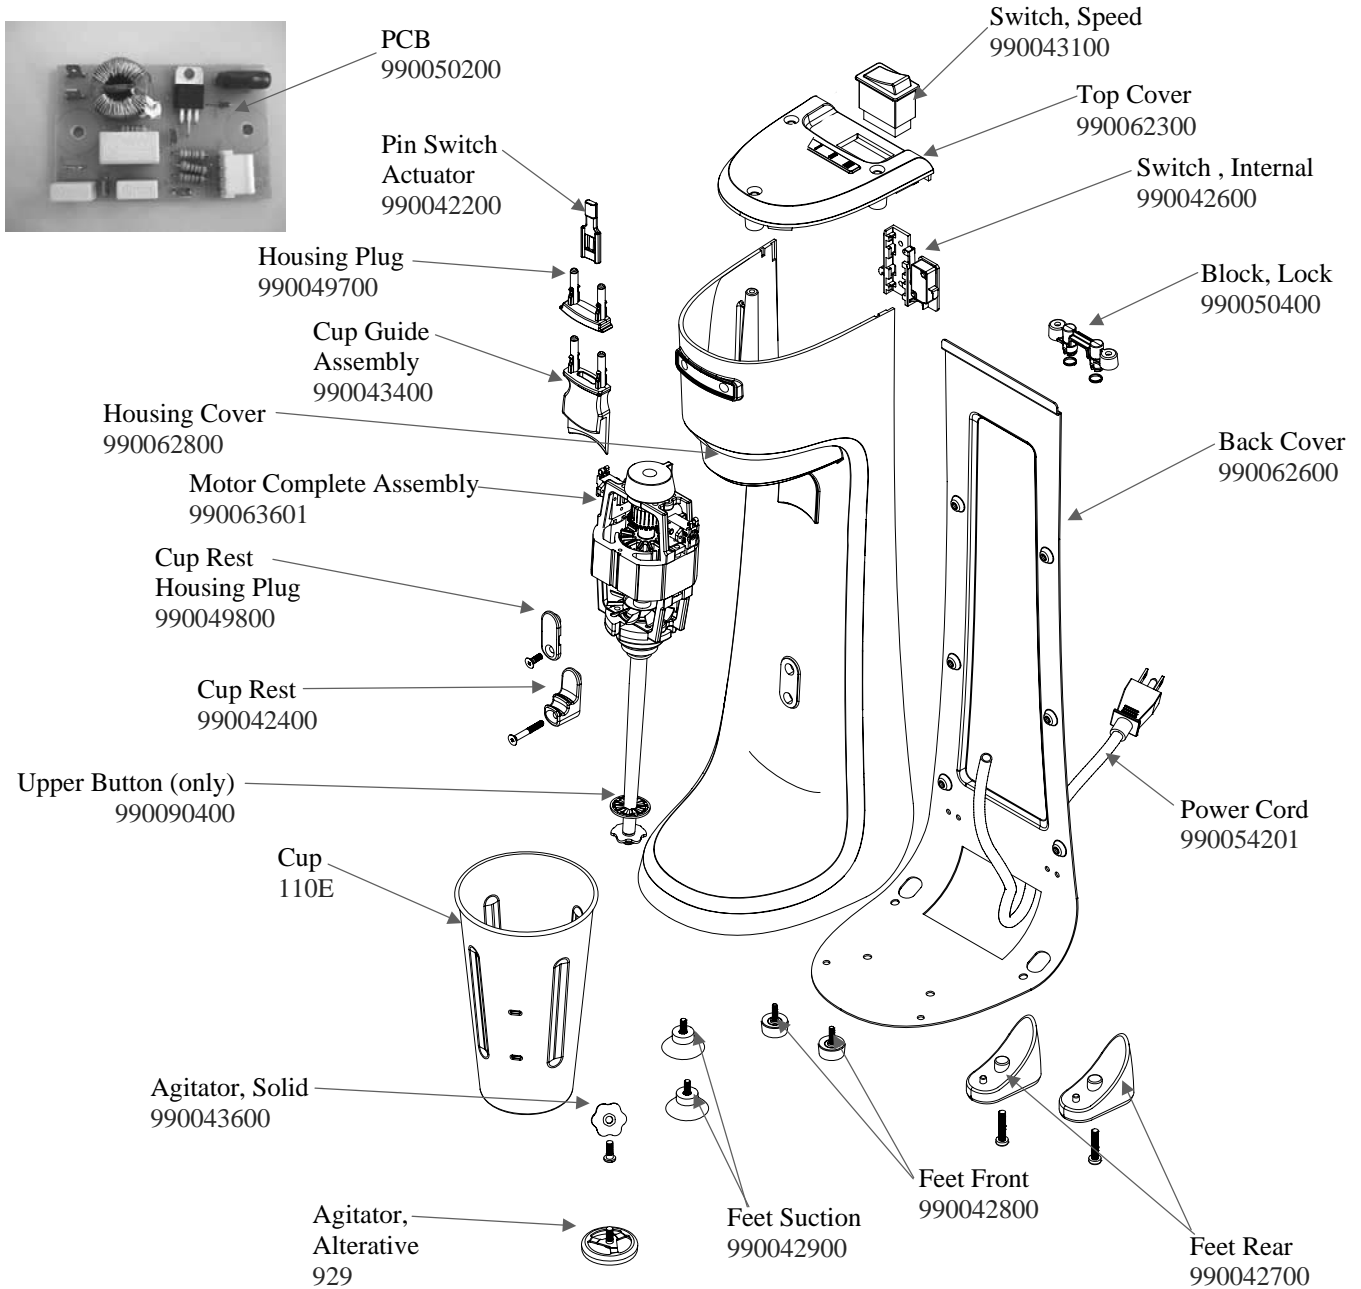

Replacement Parts Diagram HMD200-CCC (Series B)

PROPRIETARY RIGHTS NOTICE This document and all information contained within it is the property of Hamilton Beach Brands, Inc. (HBB). It is confidential and proprietary and has been provided to you for a limited purpose. It must be returned or destroyed upon request. Disclosure, reproduction or use of this document and any information contained within it, in full or in part, for any purpose is forbidden without the prior written consent of HBB. No photographs may be taken of any article fabricated or assembled from this document without the prior written consent of HBB.

 4421 Waterfront Drive Glen Allen, VA 23060	Revision Description:		Change cordset part number			
	Request Number:	CME-2734	Revision Date:	11/03/09	Approved by:	CME-2734
	Issue Code(s):	CS, SP	Page:	1 of 1	Document #:	510014000
					Rev:	C