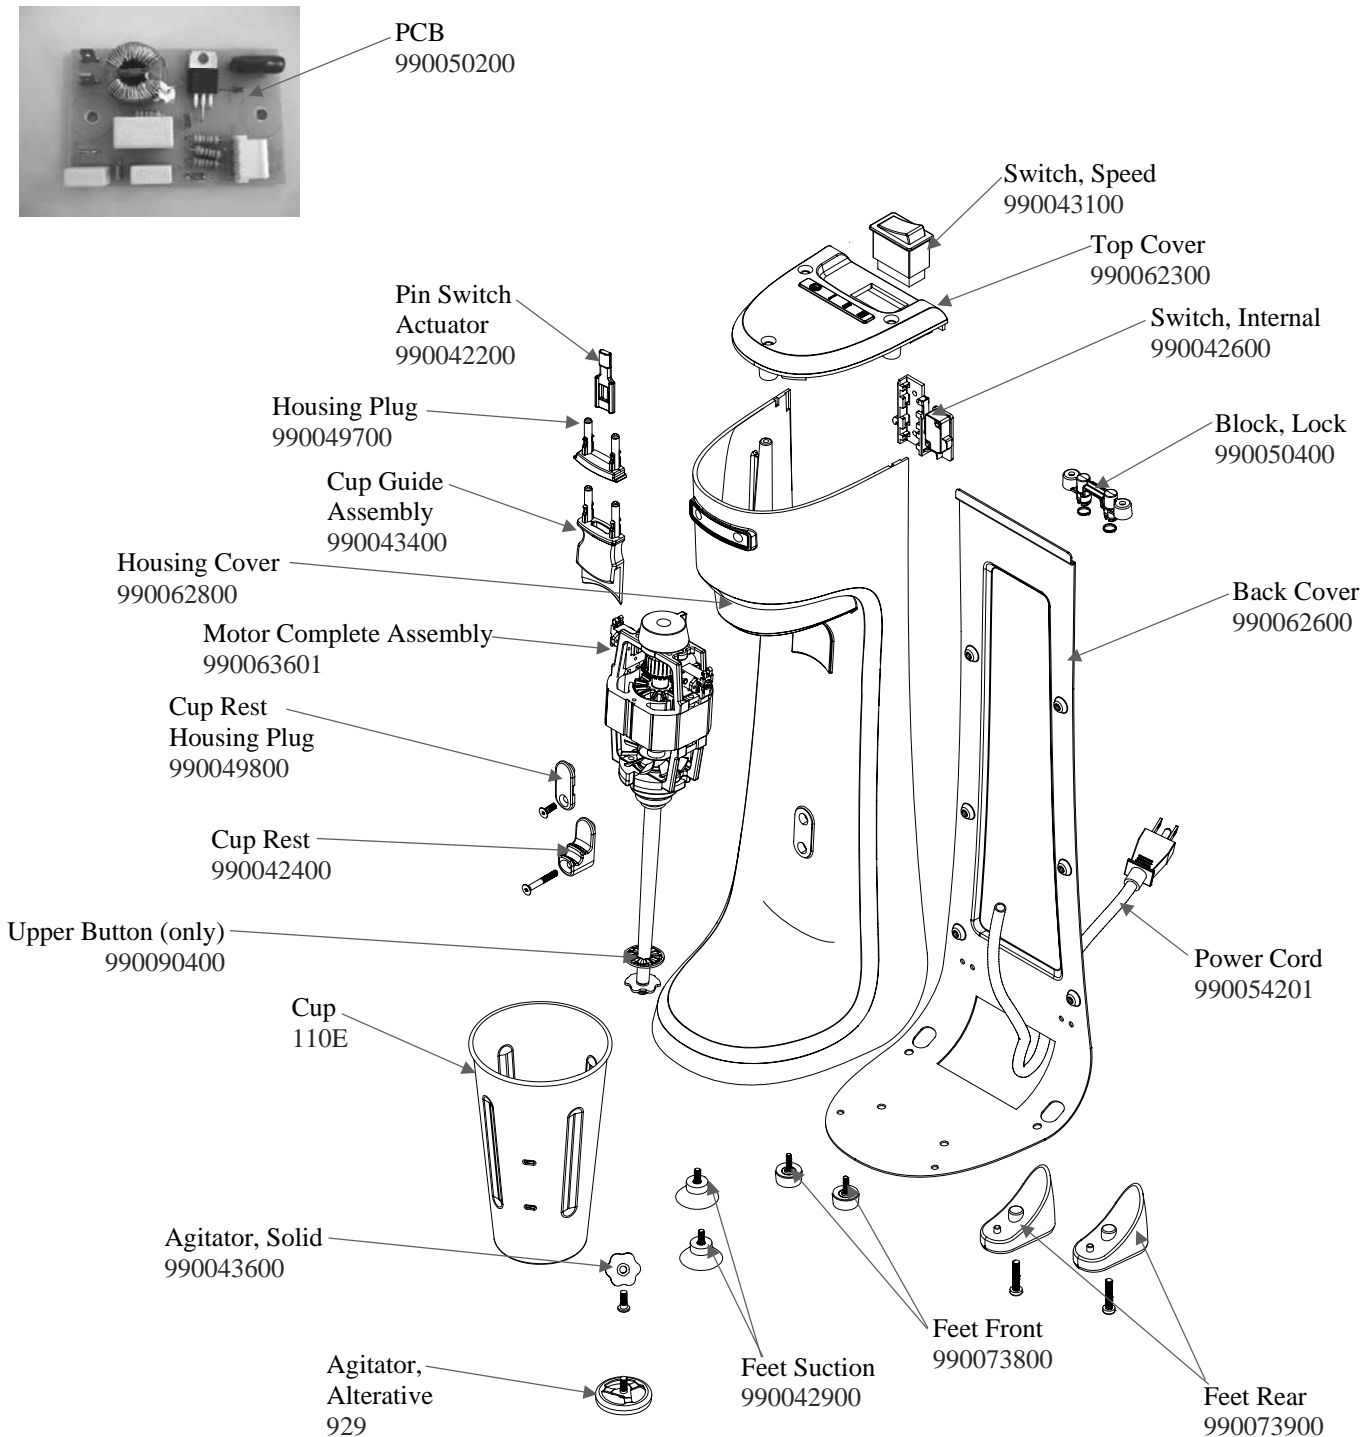

Replacement Parts Diagram

HMD200-CCC (Series C-F)

PROPRIETARY RIGHTS NOTICE This document and all information contained within it is the property of Hamilton Beach Brands, Inc. (HBB). It is confidential and proprietary and has been provided to you for a limited purpose. It must be returned or destroyed upon request. Disclosure, reproduction or use of this document and any information contained within it, in full or in part, for any purpose is forbidden without the prior written consent of HBB. No photographs may be taken of any article fabricated or assembled from this document without the prior written consent of HBB.

 Hamilton Beach 4421 Waterfront Drive Glen Allen, VA 23060	Revision Description: Changed cordset part number					
	Request Number:	CME-2734	Revision Date:	11/03/09	Approved by:	CME-2734
	Issue Code(s):	CS, SP	Page:	1 of 1	Document #:	510017100
					Rev:	F