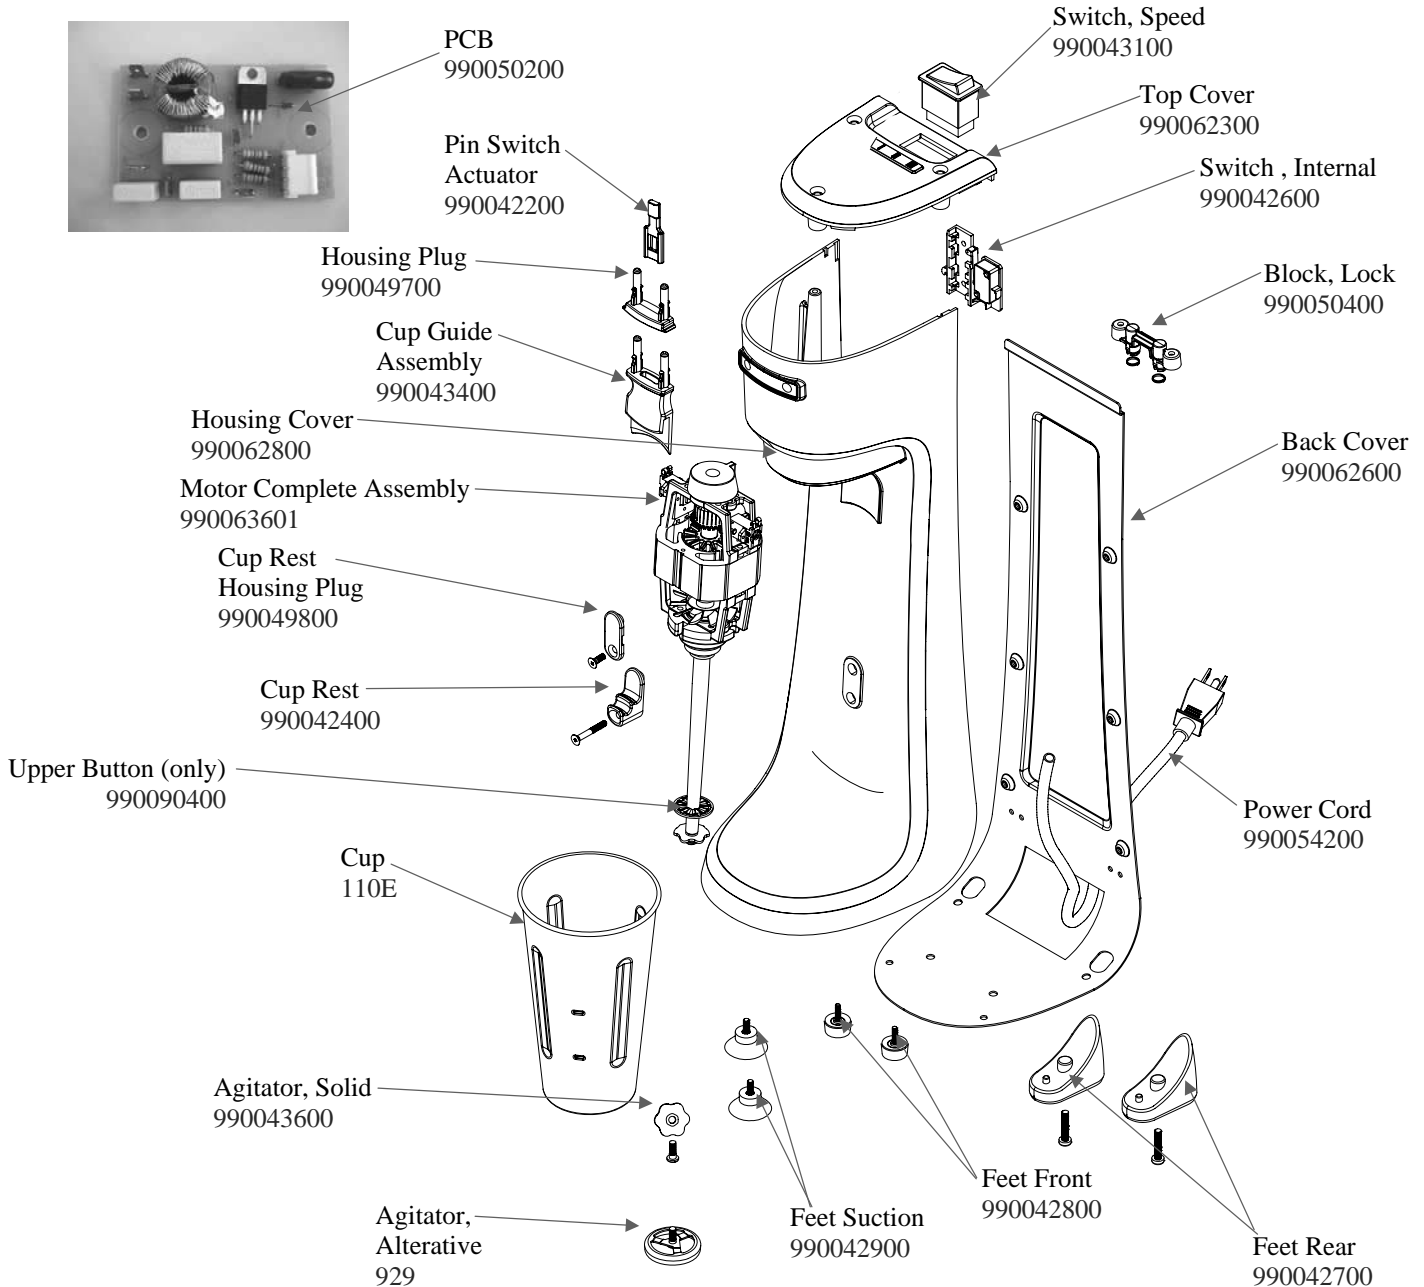

## Replacement Part Diagram HMD200-CE (Series A)

**PROPRIETARY RIGHTS NOTICE** This document and all information contained within it is the property of Hamilton Beach Brands, Inc. (HBB). It is confidential and proprietary and has been provided to you for a limited purpose. It must be returned or destroyed upon request. Disclosure, reproduction or use of this document and any information contained within it, in full or in part, for any purpose is forbidden without the prior written consent of HBB. No photographs may be taken of any article fabricated or assembled from this document without the prior written consent of HBB.

 4421 Waterfront Drive Glen Allen, VA 23060	Revision Description:	Consolidating cordset part number					
	Request Number:	CME-2734	Revision Date:	11/03/09	Approved by:	CME-2734	
	Issue Code(s):	CS, SP	Page:	1 of 1	Document #:	<b>510002400</b>	Rev: