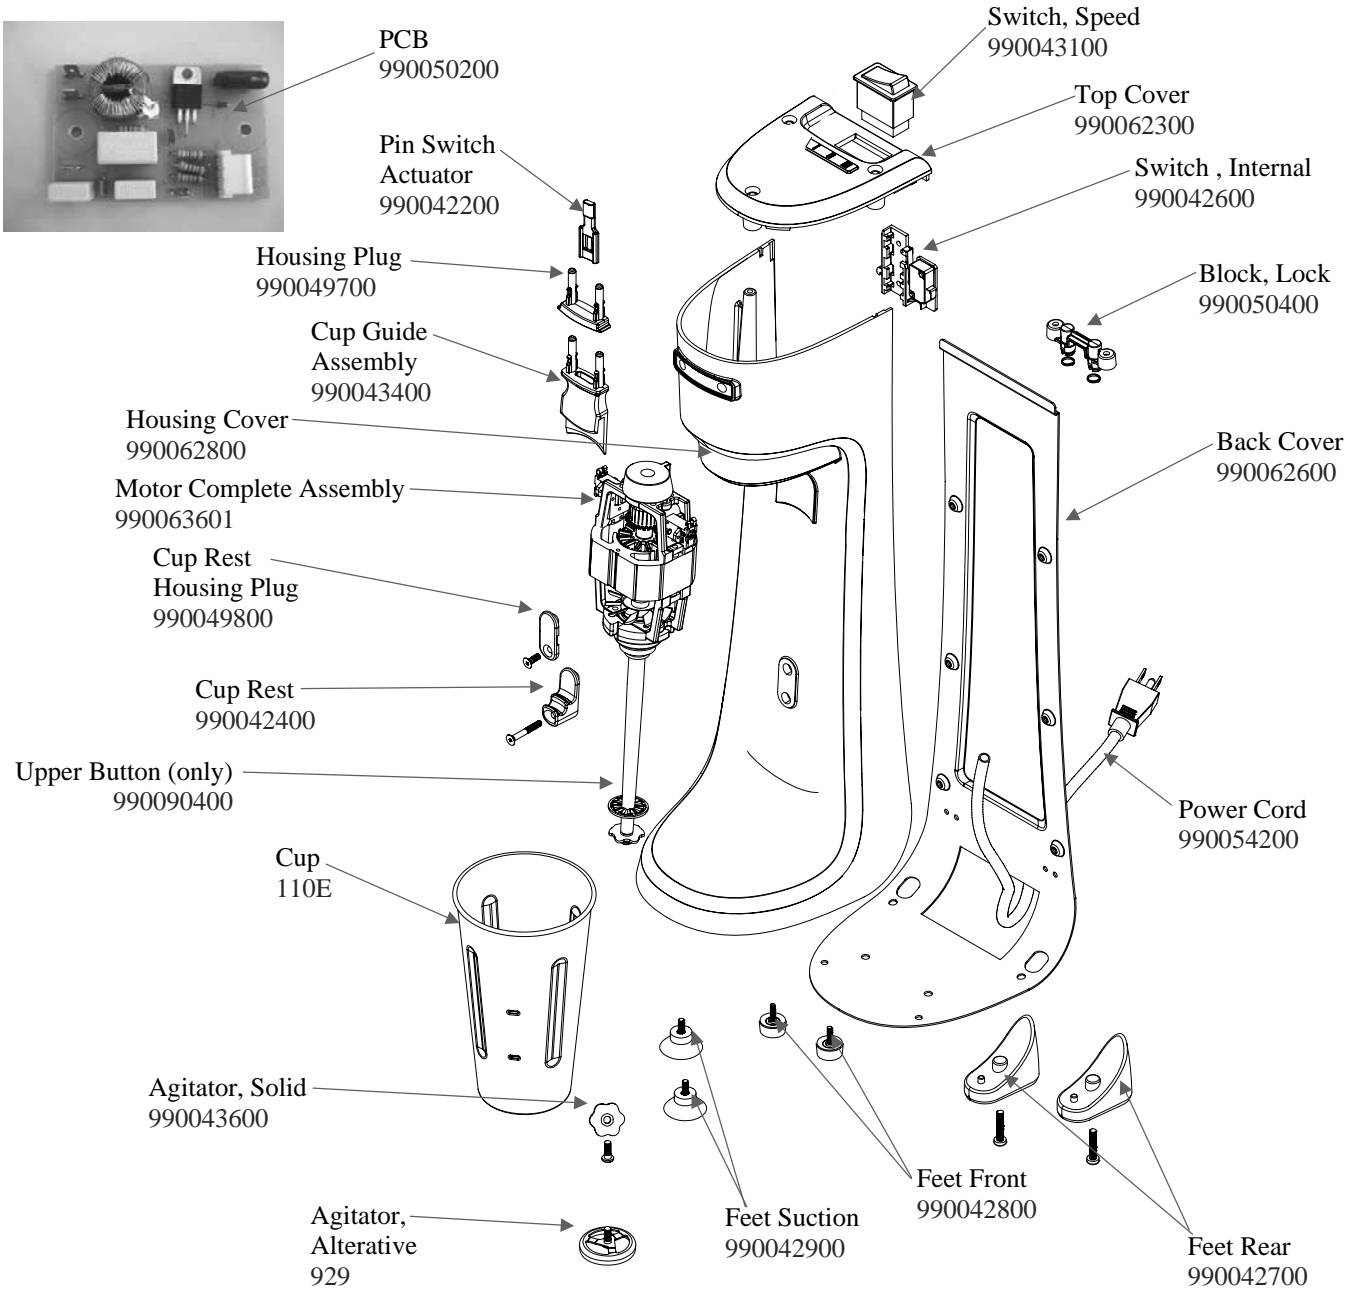

Replacement Parts Diagram HMD200-CE (Series B)

PROPRIETARY RIGHTS NOTICE This document and all information contained within it is the property of Hamilton Beach Brands, Inc. (HBB). It is confidential and proprietary and has been provided to you for a limited purpose. It must be returned or destroyed upon request. Disclosure, reproduction or use of this document and any information contained within it, in full or in part, for any purpose is forbidden without the prior written consent of HBB. No photographs may be taken of any article fabricated or assembled from this document without the prior written consent of HBB.

 Hamilton Beach 4421 Waterfront Drive Glen Allen, VA 23060	Revision Description: Changed cordset part number					
	Request Number:	CME-2734	Revision Date:	11/03/09	Approved by:	CME-2734
	Issue Code(s):	CS, SP	Page:	1 of 1	Document #:	510013900
					Rev:	C