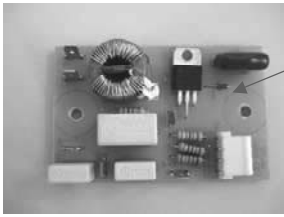

Replacement Parts Diagram HMD200-CE (Series C-F)

PROPRIETARY RIGHTS NOTICE This document and all information contained within it is the property of Hamilton Beach Brands, Inc. (HBB). It is confidential and proprietary and has been provided to you for a limited purpose. It must be returned or destroyed upon request. Disclosure, reproduction or use of this document and any information contained within it, in full or in part, for any purpose is forbidden without the prior written consent of HBB. No photographs may be taken of any article fabricated or assembled from this document without the prior written consent of HBB.

 4421 Waterfront Drive Glen Allen, VA 23060	Revision Description:	Changed cordset part number					
	Request Number:	CME-2734	Revision Date:	11/03/09	Approved by:	CME-2734	
	Issue Code(s):	CS, SP	Page:	1 of 1	Document #:	510017200	Rev: