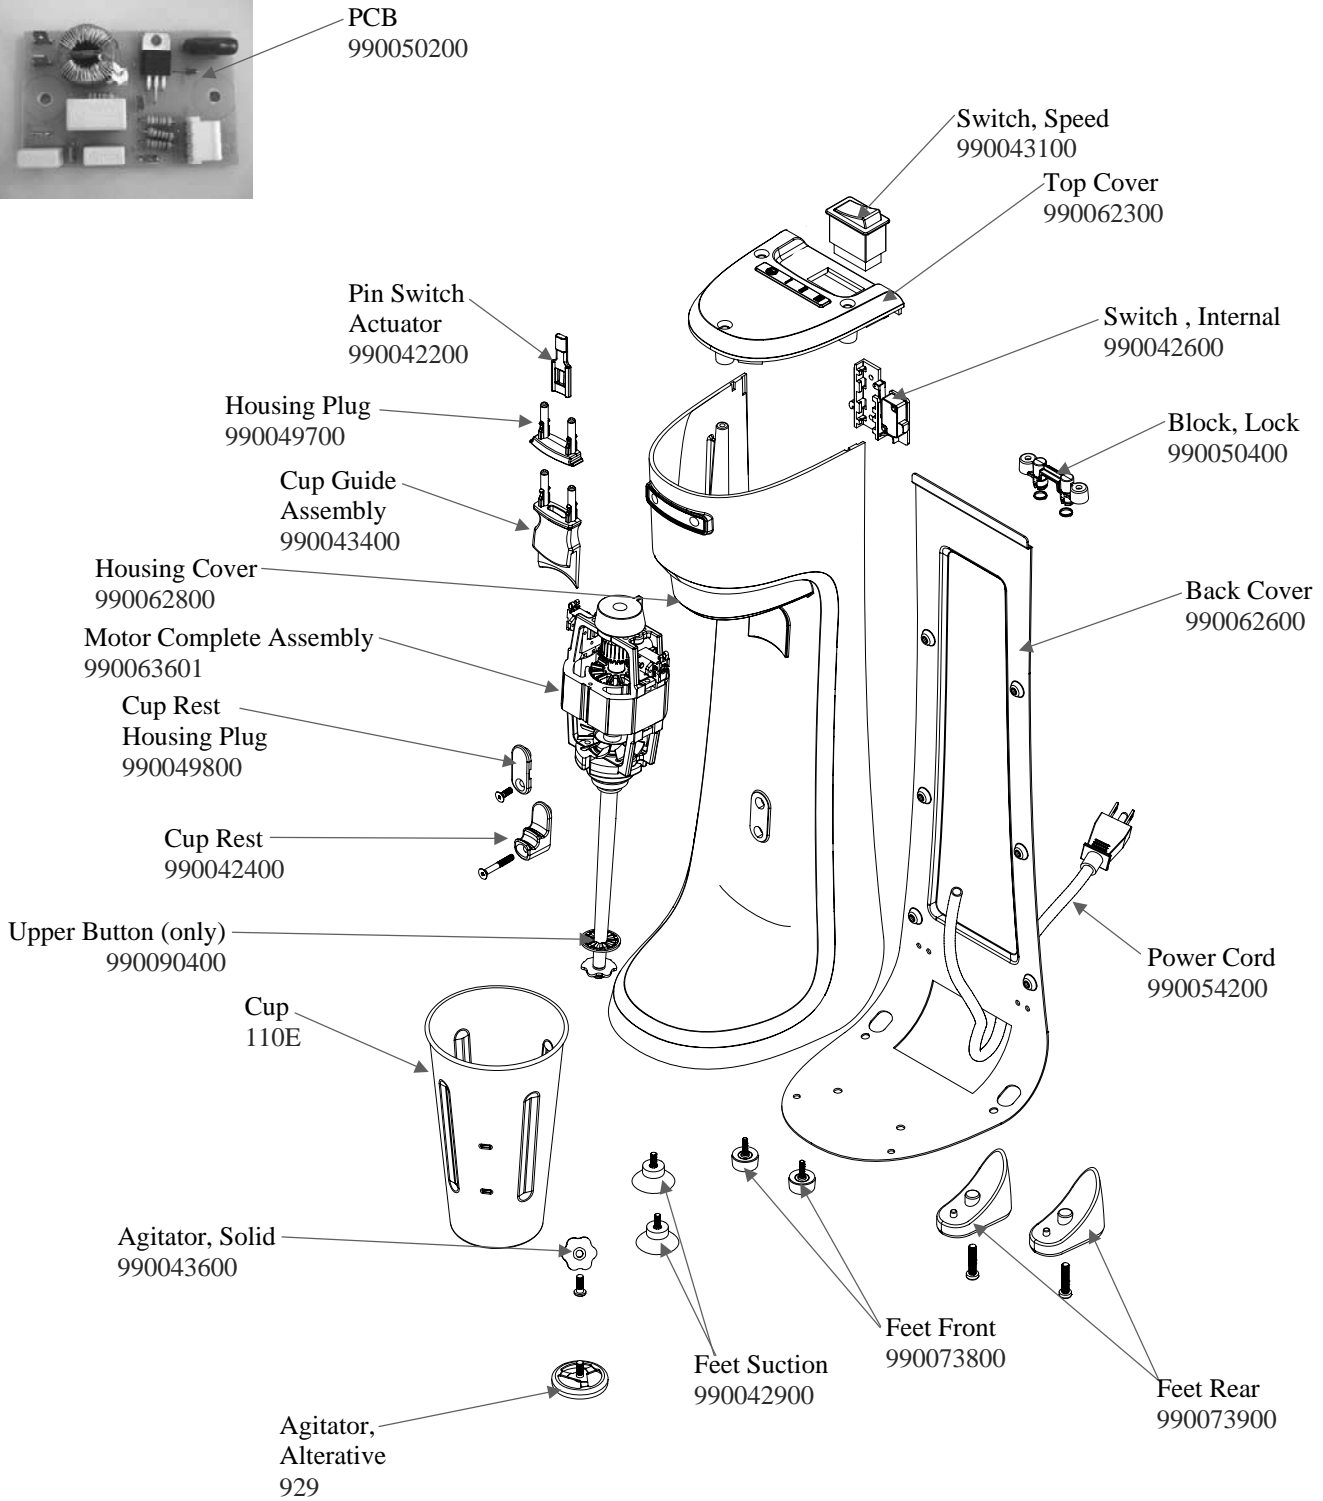

Replacement Parts Diagram HMD200-CE (Series C-F)

PROPRIETARY RIGHTS NOTICE This document and all information contained within it is the property of Hamilton Beach Brands, Inc. (HBB). It is confidential and proprietary and has been provided to you for a limited purpose. It must be returned or destroyed upon request. Disclosure, reproduction or use of this document and any information contained within it, in full or in part, for any purpose is forbidden without the prior written consent of HBB. No photographs may be taken of any article fabricated or assembled from this document without the prior written consent of HBB.

 4421 Waterfront Drive Glen Allen, VA 23060	Revision Description:	Changed cordset part number					
	Request Number:	CME-2734	Revision Date:	11/03/09	Approved by:	CME-2734	
	Issue Code(s):	CS, SP	Page:	1 of 1	Document #:	510017200	Rev: