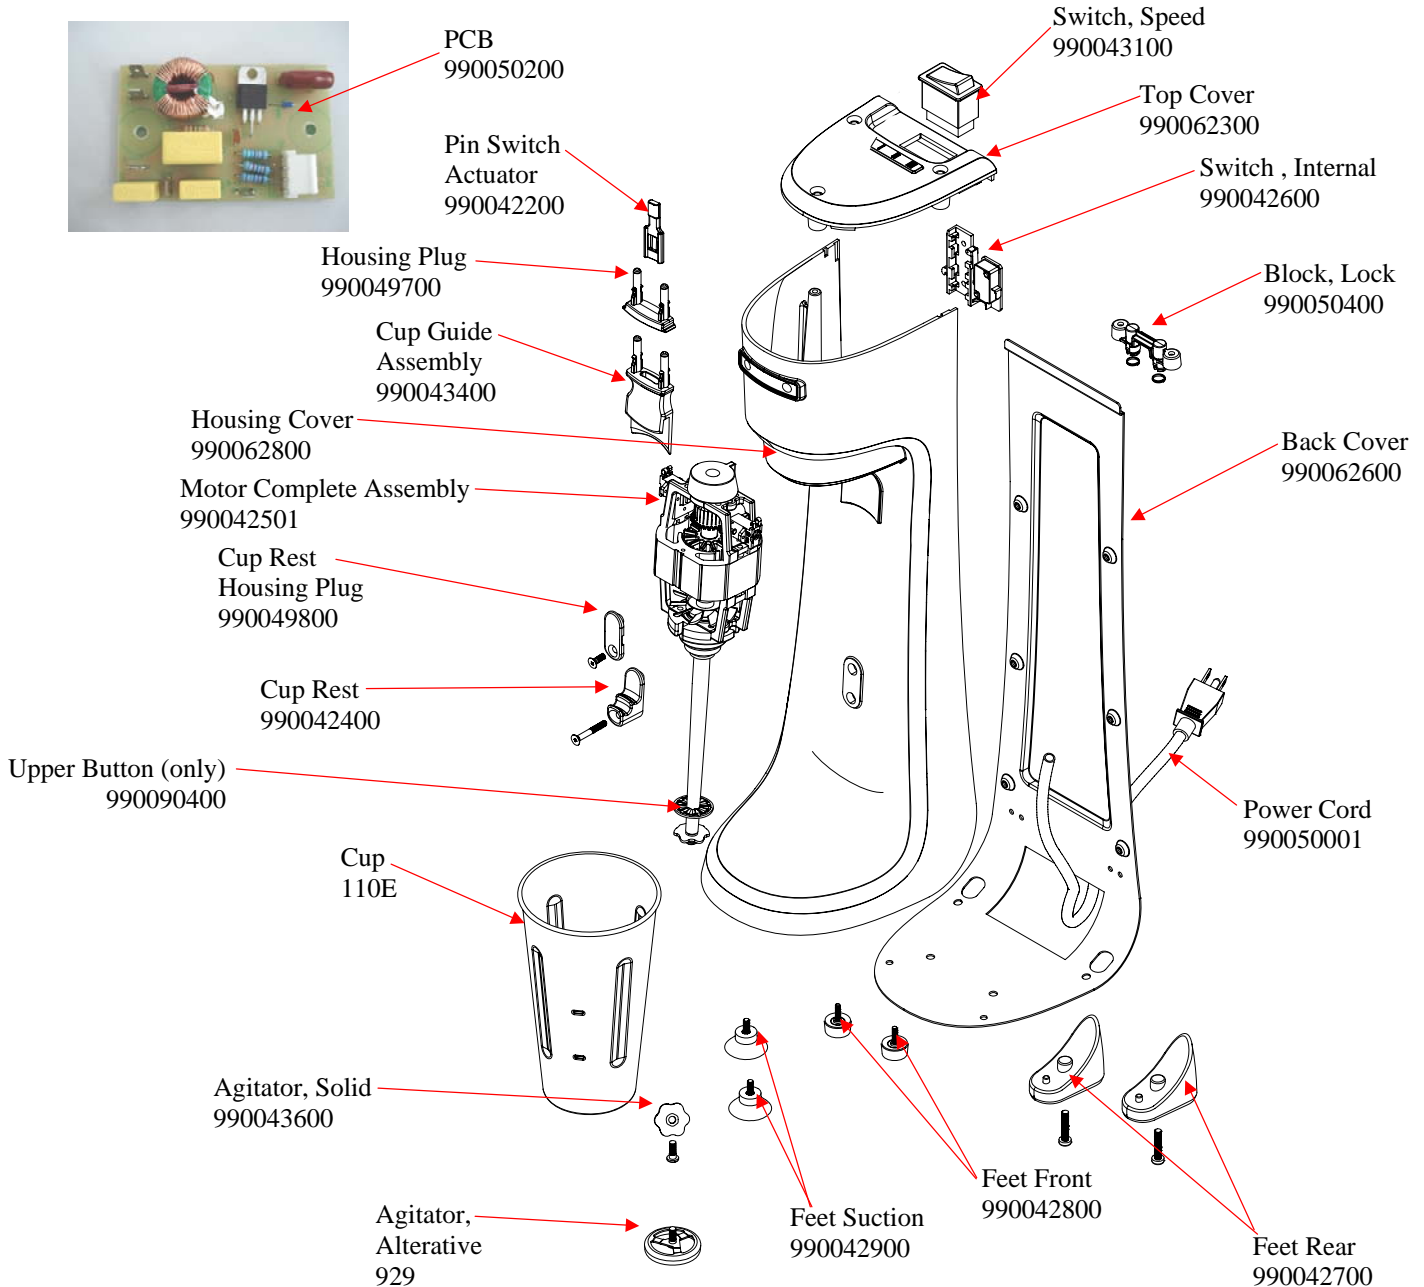

Replacement Part Diagram HMD200-CE (Series A)

PROPRIETARY RIGHTS NOTICE This document and all information contained within it is the property of Hamilton Beach Brands, Inc. (HBB). It is confidential and proprietary and has been provided to you for a limited purpose. It must be returned or destroyed upon request. Disclosure, reproduction or use of this document and any information contained within it, in full or in part, for any purpose is forbidden without the prior written consent of HBB. No photographs may be taken of any article fabricated or assembled from this document without the prior written consent of HBB.

 <p>Hamilton Beach 4421 Waterfront Drive Glen Allen, VA 23060</p>	Revision Description:		Added part number 990090400					
	Request Number:	HQE-7393	Revision Date:	2/19/09	Approved by:			
	Issue Code(s):	CS, SP	Page:	1 of 1	Document #:	510002400	Rev:	D