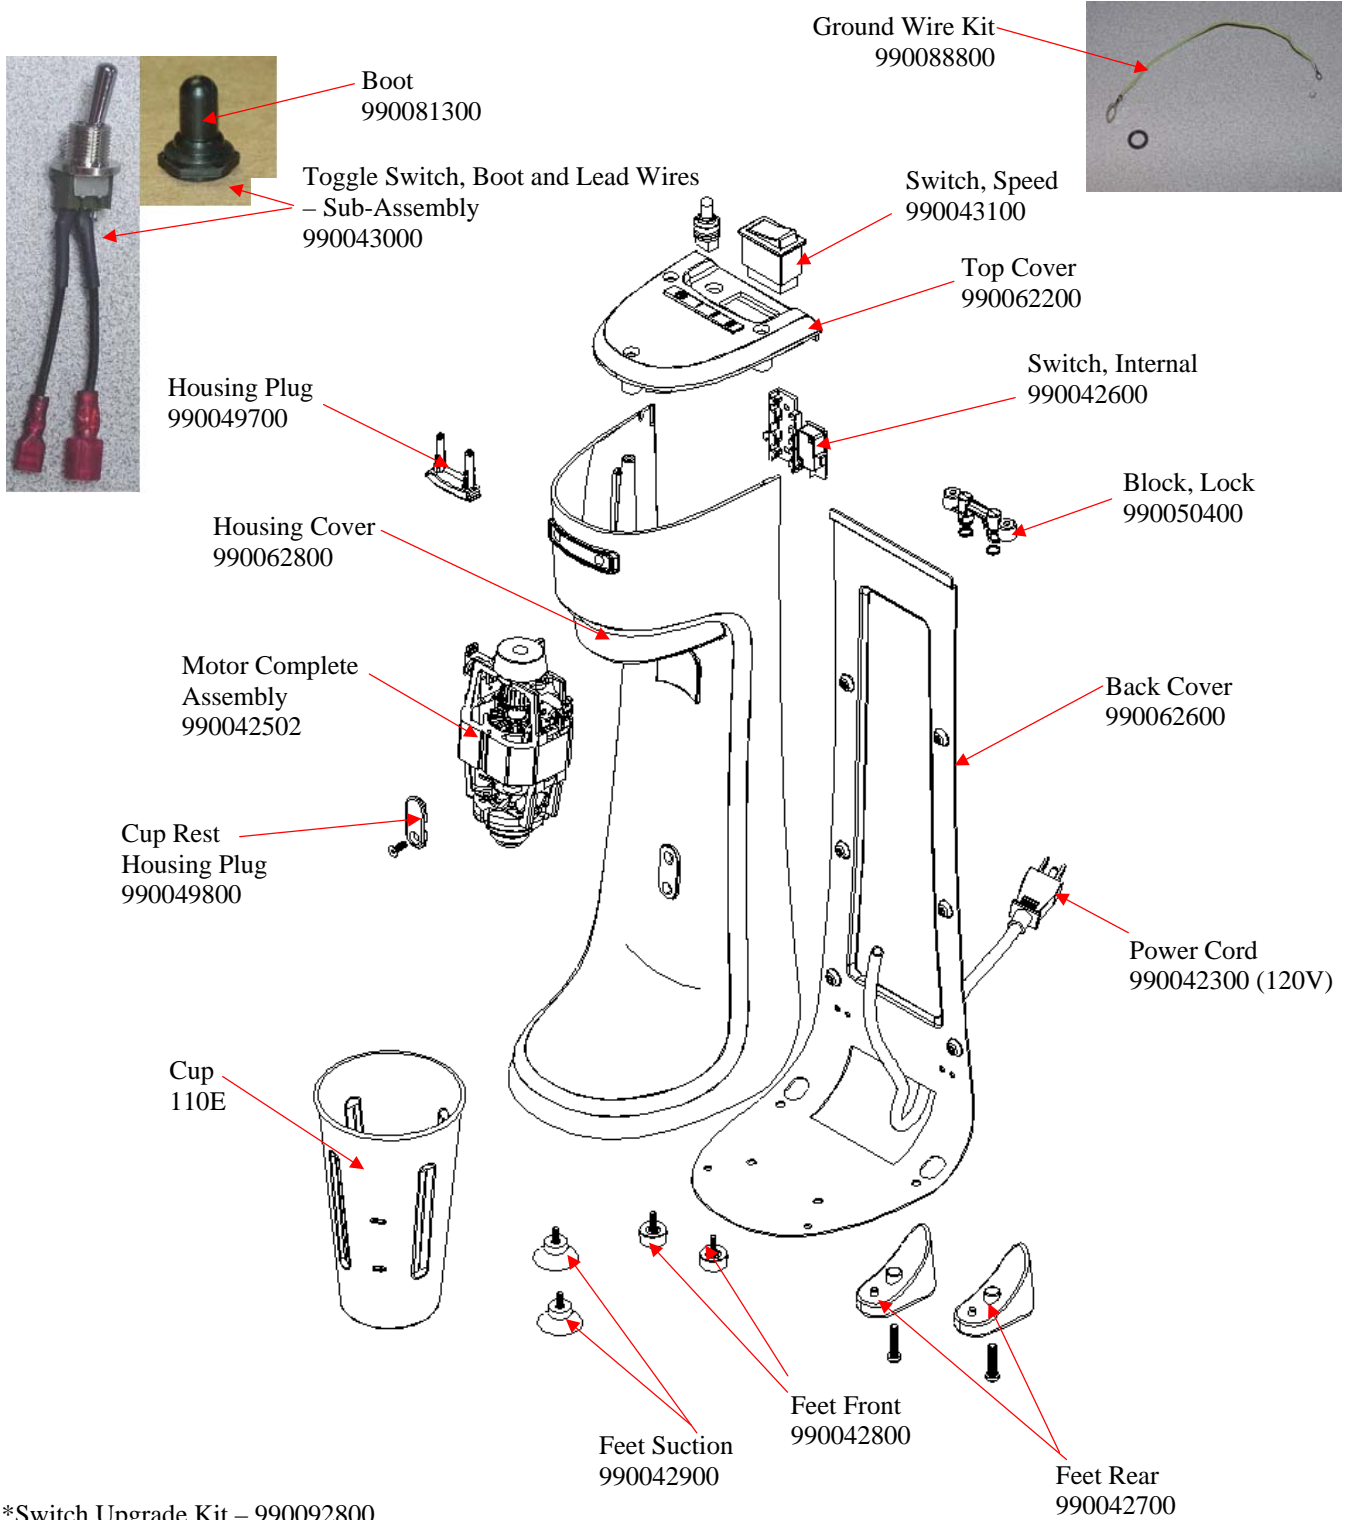

Replacement Parts Diagrams

HMD200-DB (Series A-B)

PROPRIETARY RIGHTS NOTICE This document and all information contained within it is the property of Hamilton Beach Brands, Inc. (HBB). It is confidential and proprietary and has been provided to you for a limited purpose. It must be returned or destroyed upon request. Disclosure, reproduction or use of this document and any information contained within it, in full or in part, for any purpose is forbidden without the prior written consent of HBB. No photographs may be taken of any article fabricated or assembled from this document without the prior written consent of HBB.

*Switch Upgrade Kit – 990092800

Includes: Upper Lid, Toggle Switch, Boot, Grounding Wire,
and Switch Adaptor

 4421 Waterfront Drive Glen Allen, VA 23060	Revision Description:		Added part number 990092800			
	Request Number:	HQE-7554	Revision Date:	5/20/09	Approved by:	
	Issue Code(s):	CS, SP	Page:	1 of 1	Document #:	510010000
					Rev:	E