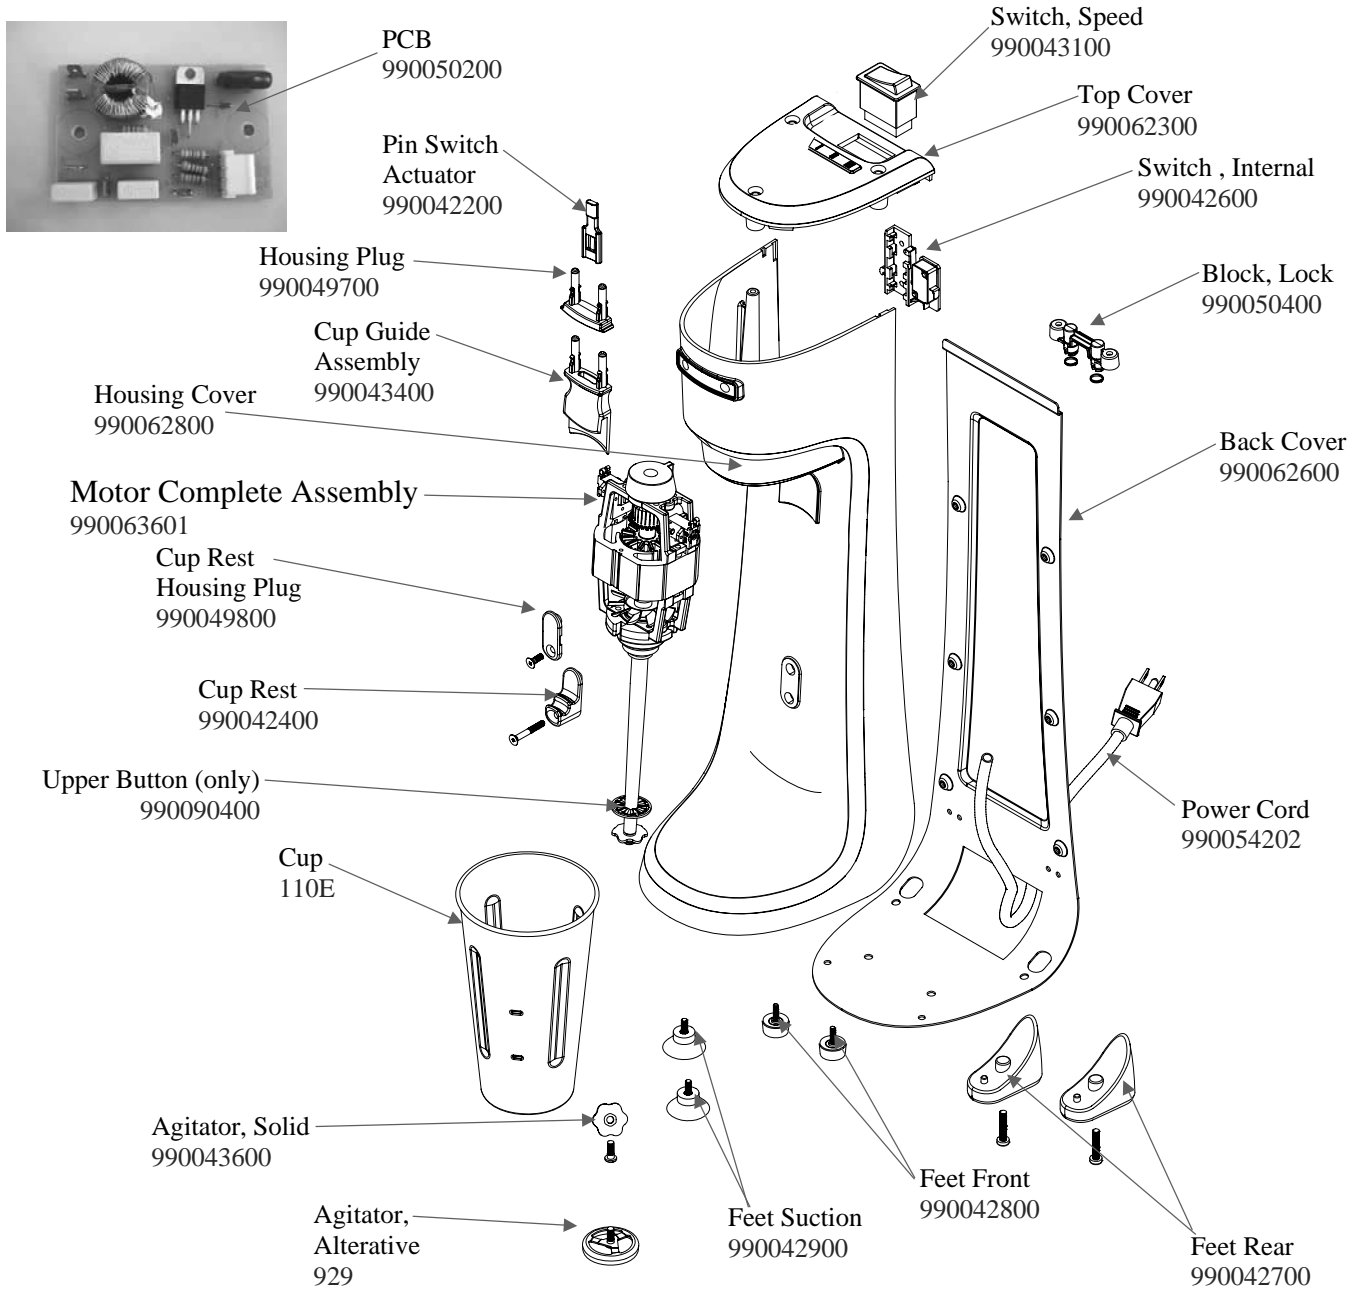

Replacement Parts Diagram HMD200-UK (Series A)

PROPRIETARY RIGHTS NOTICE This document and all information contained within it is the property of Hamilton Beach Brands, Inc. (HBB). It is confidential and proprietary and has been provided to you for a limited purpose. It must be returned or destroyed upon request. Disclosure, reproduction or use of this document and any information contained within it, in full or in part, for any purpose is forbidden without the prior written consent of HBB. No photographs may be taken of any article fabricated or assembled from this document without the prior written consent of HBB.

 4421 Waterfront Drive Glen Allen, VA 23060	Revision Description: Change cordset part number							
	Request Number:	CME-2734	Revision Date:	11/03/09	Approved by:	CME-2734		
	Issue Code(s):	CS, SP	Page:	1 of 1	Document #:	510012200	Rev:	E