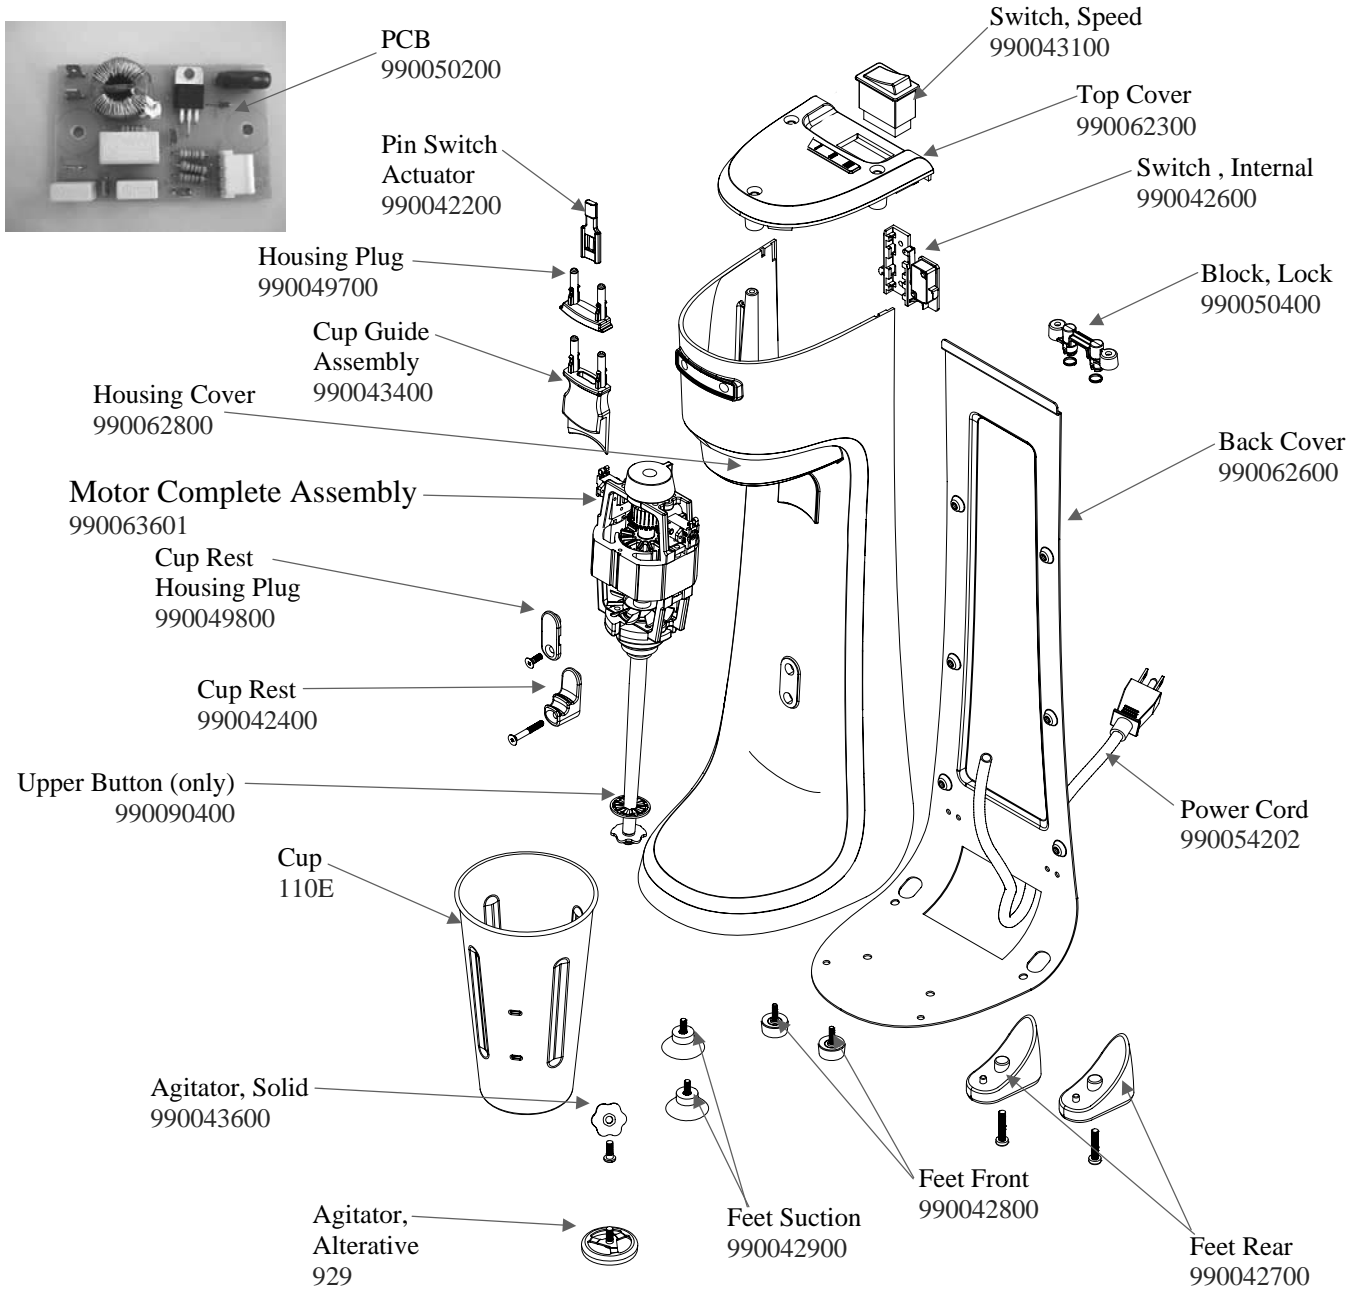

Replacement Parts Diagram HMD200-UK (Series B)

PROPRIETARY RIGHTS NOTICE This document and all information contained within it is the property of Hamilton Beach Brands, Inc. (HBB). It is confidential and proprietary and has been provided to you for a limited purpose. It must be returned or destroyed upon request. Disclosure, reproduction or use of this document and any information contained within it, in full or in part, for any purpose is forbidden without the prior written consent of HBB. No photographs may be taken of any article fabricated or assembled from this document without the prior written consent of HBB.

 Hamilton Beach 4421 Waterfront Drive Glen Allen, VA 23060	Revision Description: Changed cordset part number					
	Request Number:	CME-2734	Revision Date:	11/03/09	Approved by:	CME-2734
	Issue Code(s):	CS, SP	Page:	1 of 1	Document #:	510014100
					Rev:	C