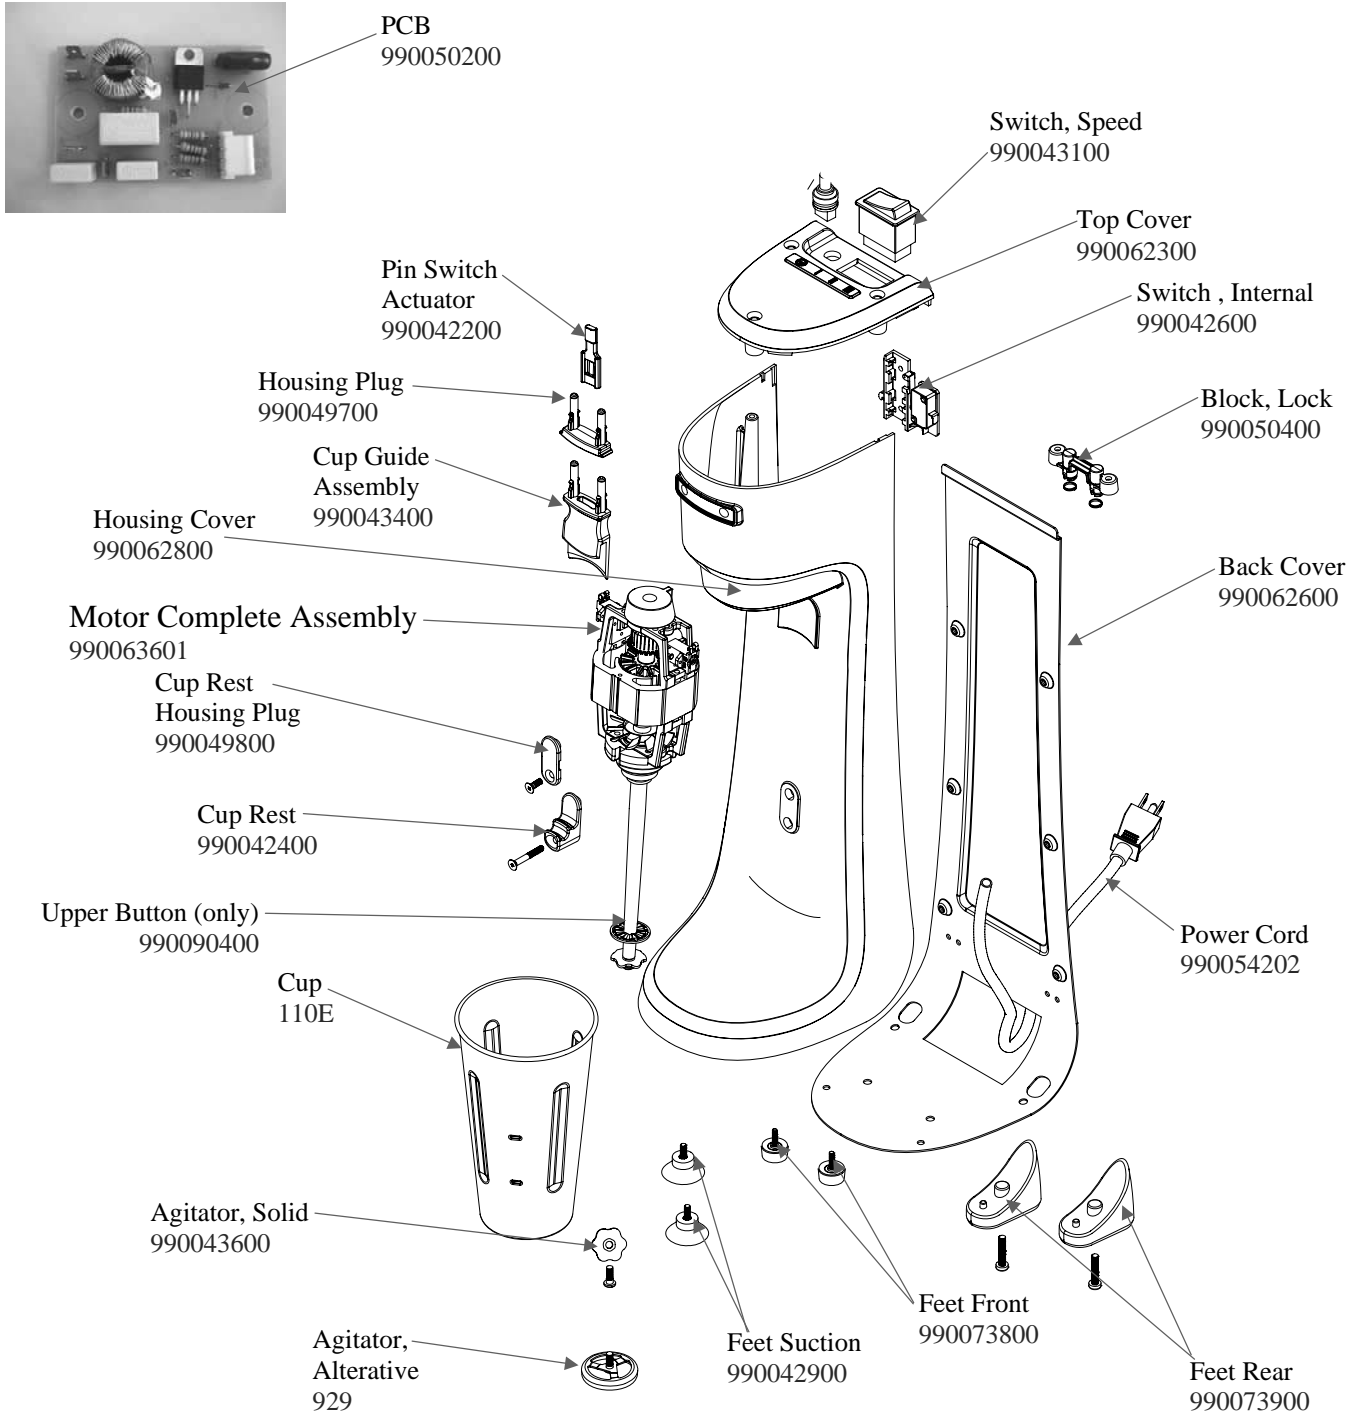

Replacement Parts Diagram HMD200-UK (Series C-F)

PROPRIETARY RIGHTS NOTICE This document and all information contained within it is the property of Hamilton Beach Brands, Inc. (HBB). It is confidential and proprietary and has been provided to you for a limited purpose. It must be returned or destroyed upon request. Disclosure, reproduction or use of this document and any information contained within it, in full or in part, for any purpose is forbidden without the prior written consent of HBB. No photographs may be taken of any article fabricated or assembled from this document without the prior written consent of HBB.

 4421 Waterfront Drive Glen Allen, VA 23060	Revision Description: Changed cordset part number					
	Request Number:	CME-2734	Revision Date:	11/03/09	Approved by:	CME-2734
	Issue Code(s):	CS, SP	Page:	1 of 1	Document #:	510017400
					Rev:	F