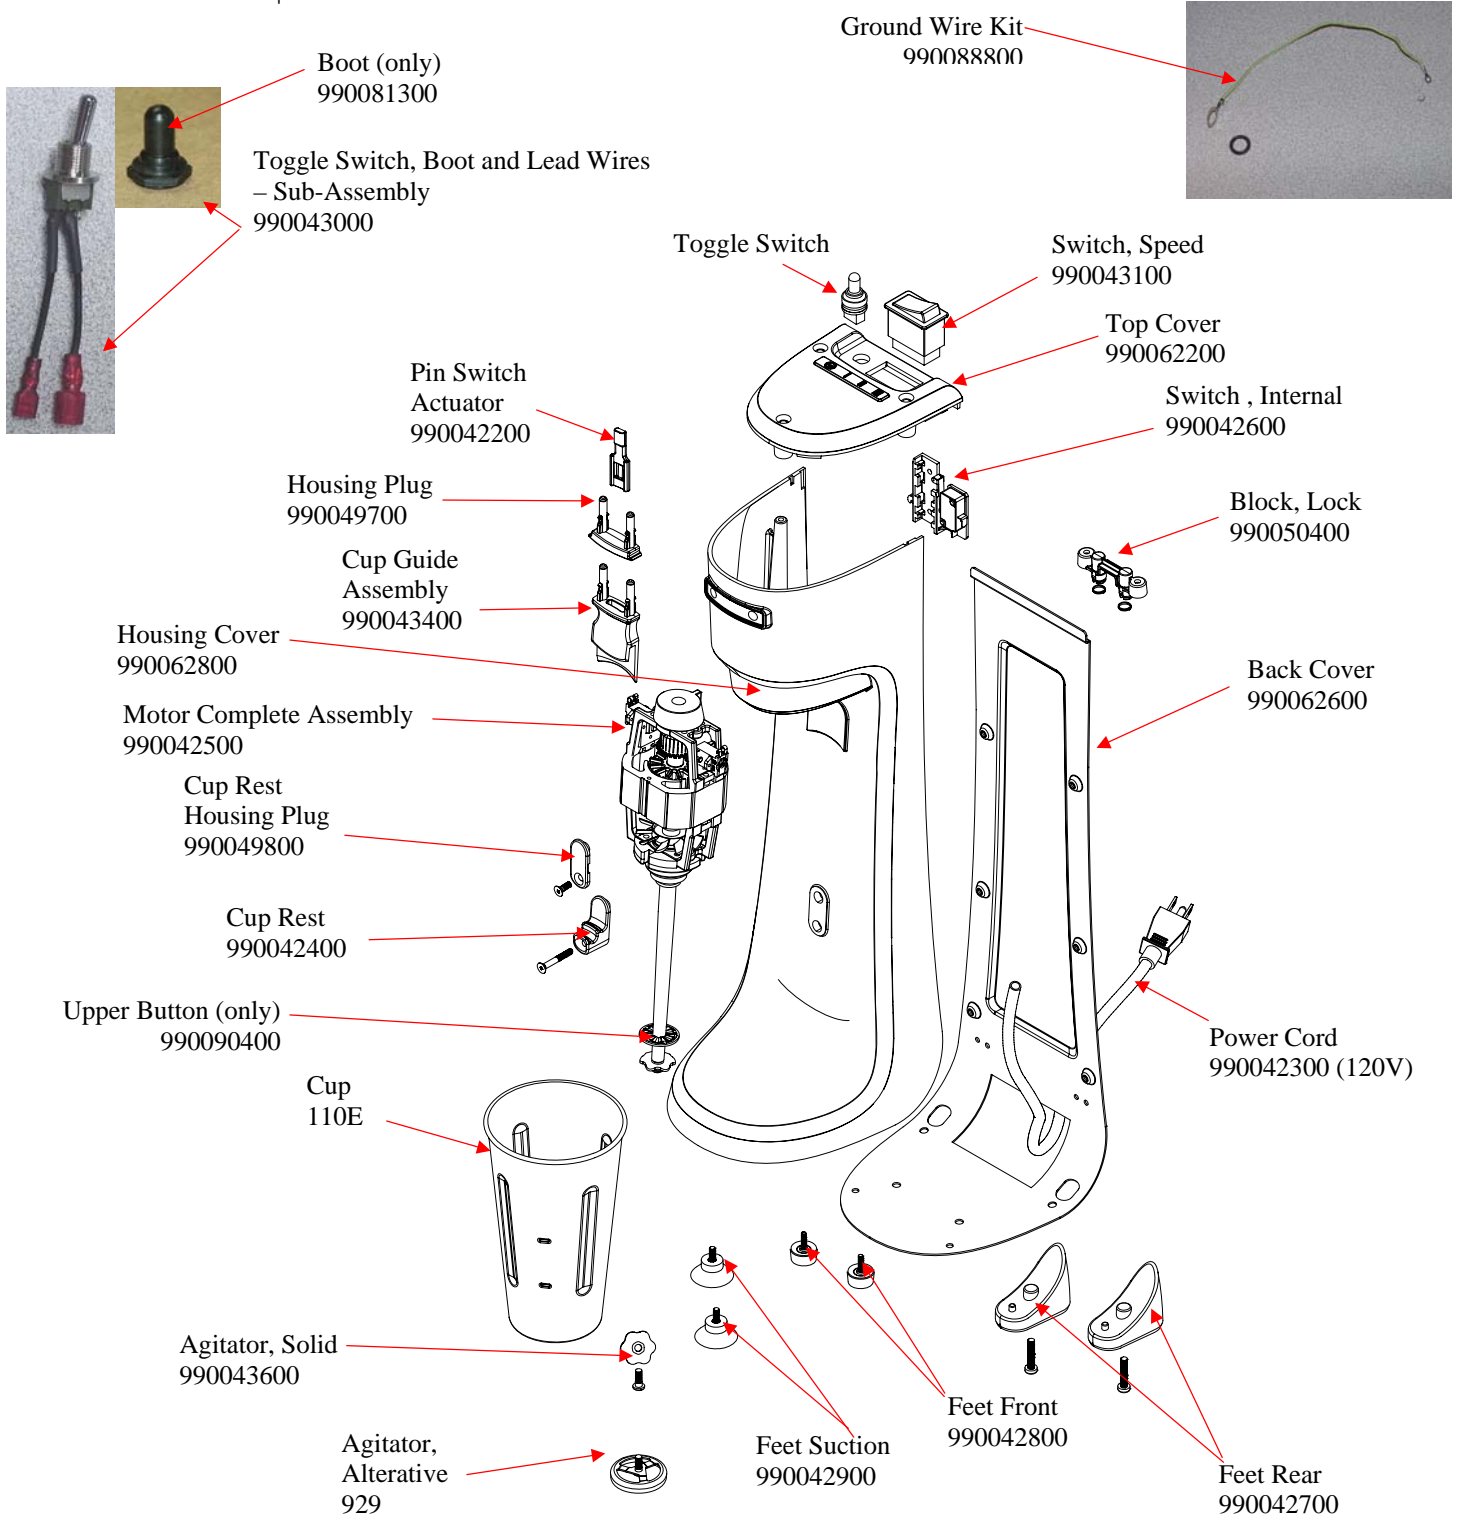

## Replacement Parts Diagram HMD200 (Series A)

**PROPRIETARY RIGHTS NOTICE** This document and all information contained within it is the property of Hamilton Beach Brands, Inc. (HBB). It is confidential and proprietary and has been provided to you for a limited purpose. It must be returned or destroyed upon request. Disclosure, reproduction or use of this document and any information contained within it, in full or in part, for any purpose is forbidden without the prior written consent of HBB. No photographs may be taken of any article fabricated or assembled from this document without the prior written consent of HBB.

 <p>Hamilton Beach 4421 Waterfront Drive Glen Allen, VA 23060</p>	Revision Description:		Add part number 990090400				
	Request Number:	HQE-7393	Revision Date:	2/19/09	Approved by:		
	Issue Code(s):	CS, SP	Page:	1 of 1	Document #:	510001100	Rev: