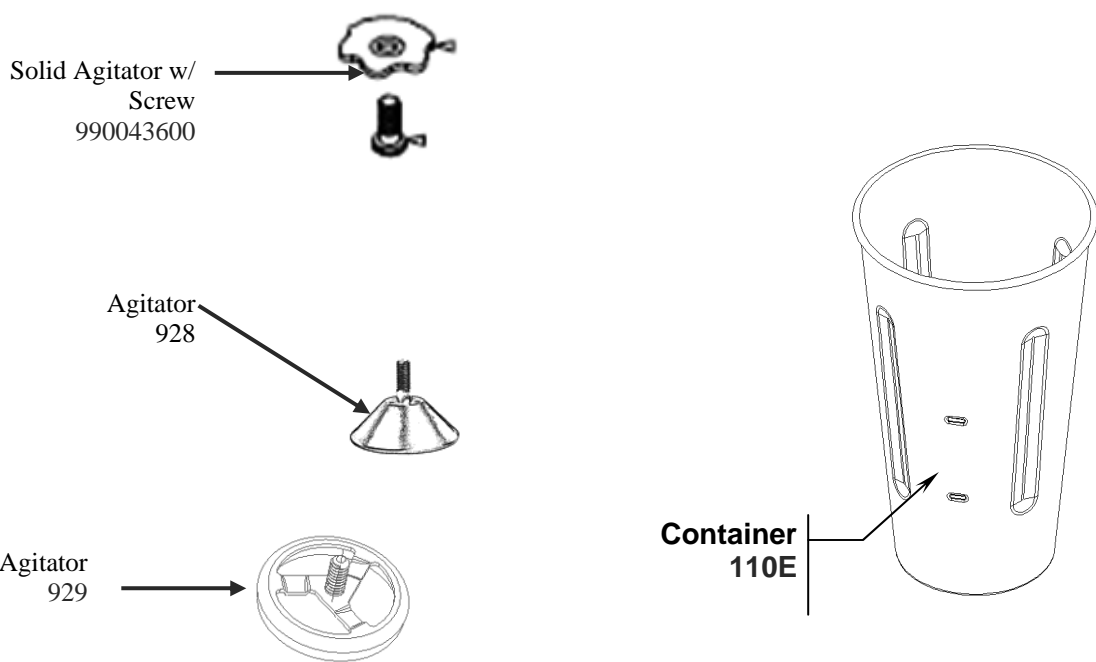

Parts and Accessories Diagram

HMD300M-220TL

PROPRIETARY RIGHTS NOTICE This document and all information contained within it is the property of Hamilton Beach Brands, Inc. (HBB). It is confidential and proprietary and has been provided to you for a limited purpose. It must be returned or destroyed upon request. Disclosure, reproduction or use of this document and any information contained within it, in full or in part, for any purpose is forbidden without the prior written consent of HBB. No photographs may be taken of any article fabricated or assembled from this document without the prior written consent of HBB.

Accessories

  4421 Waterfront Drive Glen Allen, VA 23060	Revision Description: Production Release.		Revision Date: 03-Aug-2017		Approved by:	
	Request Number:		Page: 2 of 2		Document #: 540095400	
	Issue Code(s):				Rev: A