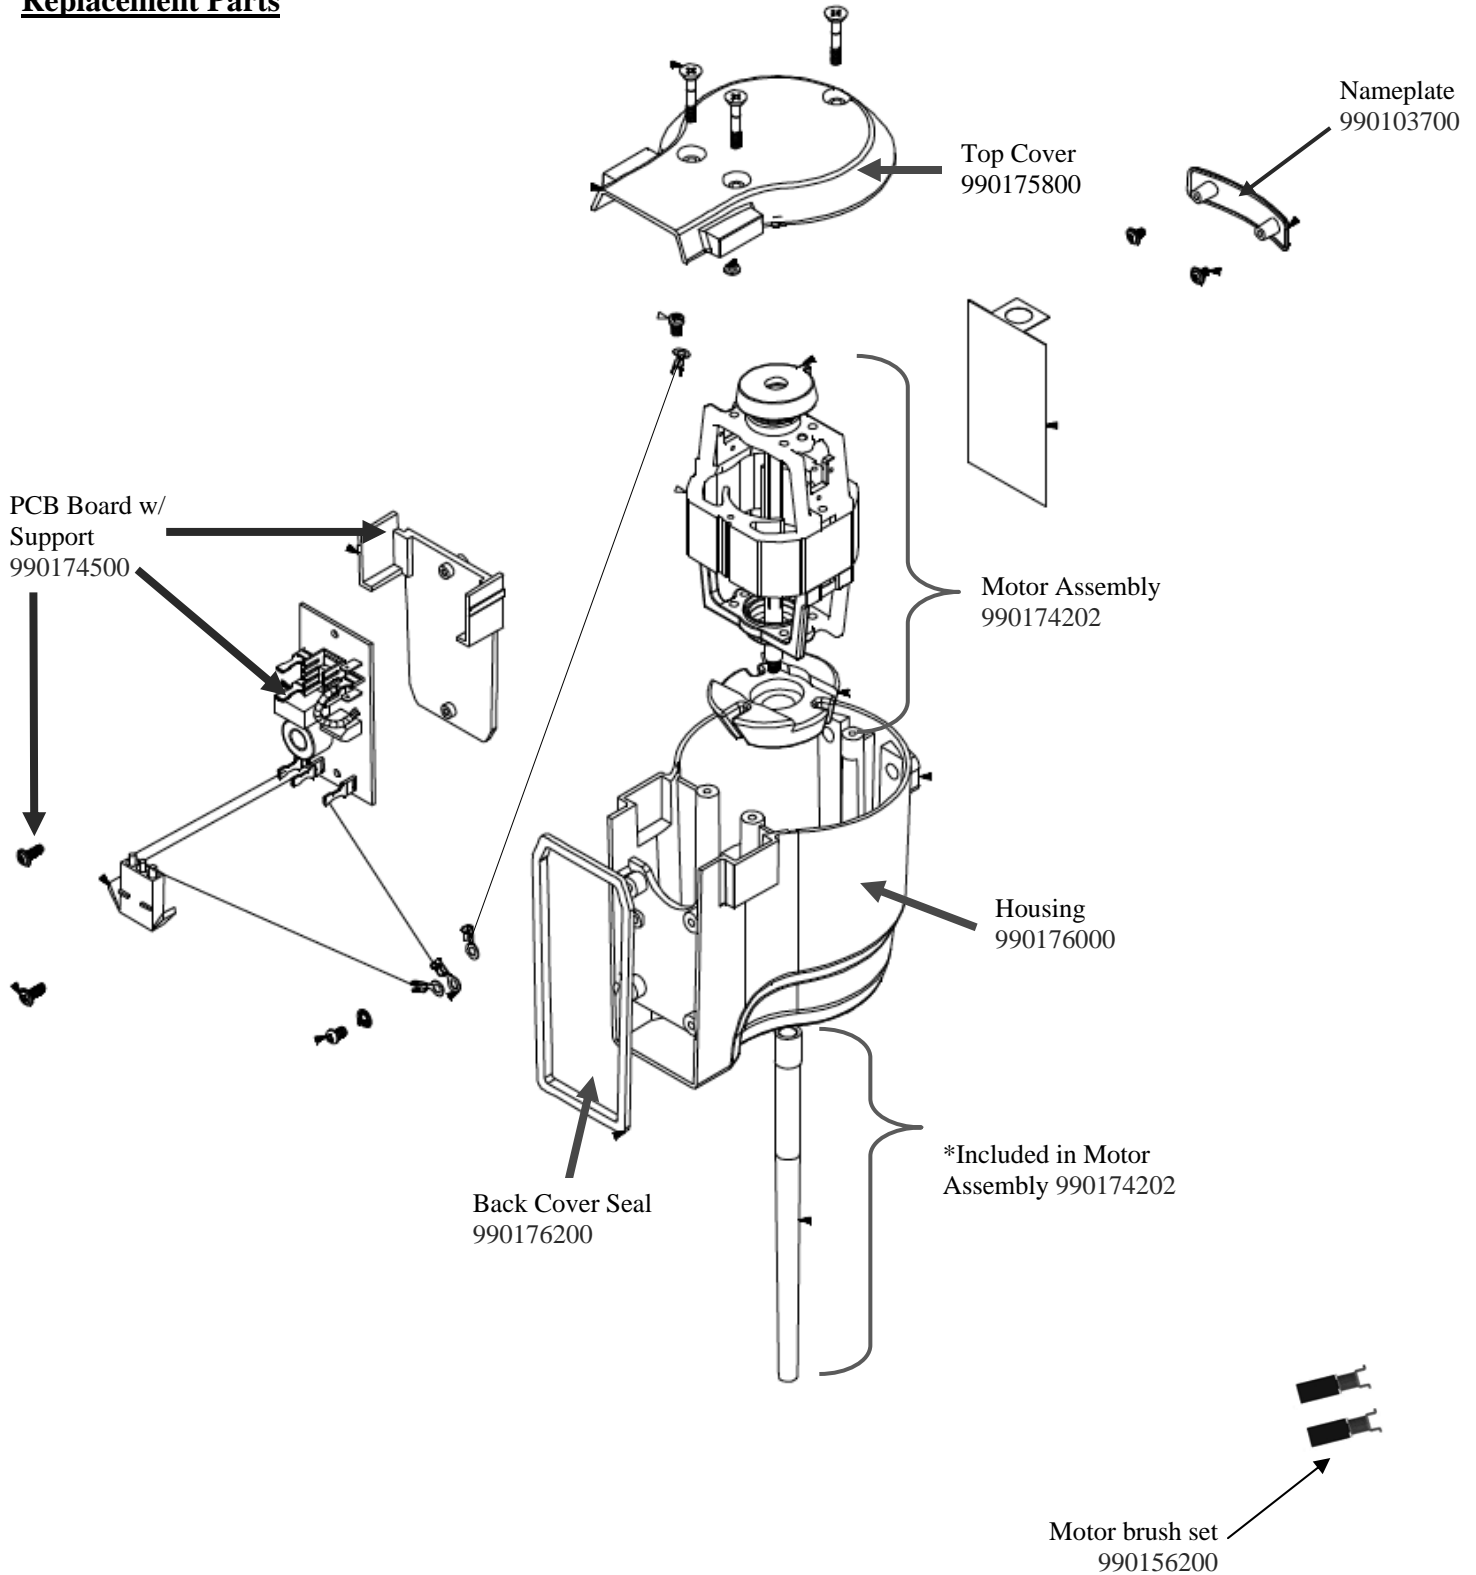

Parts and Accessories Diagram

HMD300M-220TL

PROPRIETARY RIGHTS NOTICE This document and all information contained within it is the property of Hamilton Beach Brands, Inc. (HBB). It is confidential and proprietary and has been provided to you for a limited purpose. It must be returned or destroyed upon request. Disclosure, reproduction or use of this document and any information contained within it, in full or in part, for any purpose is forbidden without the prior written consent of HBB. No photographs may be taken of any article fabricated or assembled from this document without the prior written consent of HBB.

Replacement Parts

 Hamilton Beach 4421 Waterfront Drive Glen Allen, VA 23060	Revision Description: Production Release.		Revision Date: 03-Aug-2017		Approved by:	
	Request Number:		Page: 1 of 2		Document #: 540095400	
	Issue Code(s):				Rev: A	

Accessories

 4421 Waterfront Drive Glen Allen, VA 23060	Revision Description: Production Release.		Revision Date: 03-Aug-2017		Approved by:	
	Request Number:		Page: 2 of 2		Document #: 540095400	
	Issue Code(s):				Rev: A	