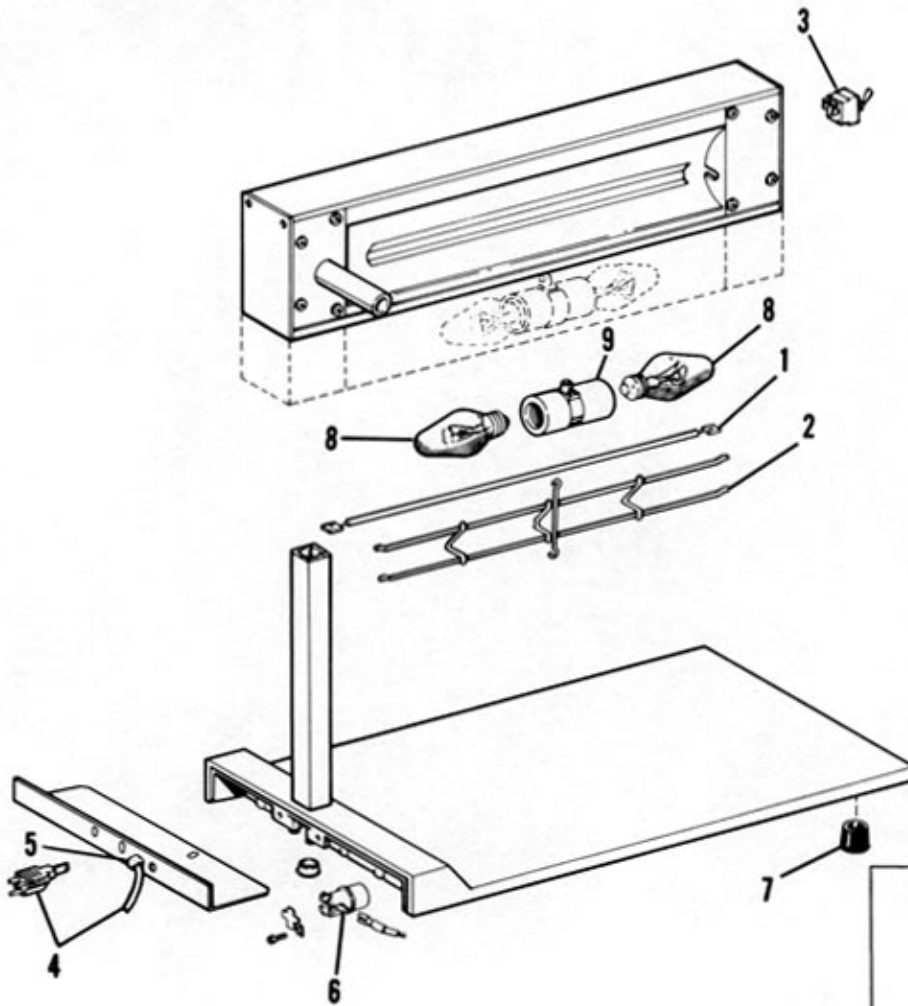

GLO-RAY

No.	Description	Part No.	Qty.
1	Heating Element, 500W, 115V	02-08-101	1
2	Wire Guard	04-08-030	1
3	Switch, Toggle	02-19-008	1
3A	Switch, Infinite	02-19-018	1
3B	Switch Knob, Infinite	02-20-033	1
4	Cord & Plug Set	02-18-024	1
5	Strain Relief for Cord	02-20-210	1
6	Leg, LH	04-09-204	1
6A	Leg, LH w/Light	04-09-302	1
7	Leg, RH	04-09-203	1
7A	Leg, RH w/Light	04-09-303	1
8	Rubber Feet	05-06-038	4
9	Shatter Resistant Bulb	02-30-043	2
10	Lamp Holder - Twin	02-30-045	1

Model GR-FFB &
GR-FFBL

GLO-RAY

No.	Description	Part No.	Qty.
1	Heating Element, 500W, 115V	02-08-101	1
2	Wire Guard	04-08-030	1
3	Switch, Toggle	02-19-008	1
3A	Switch, Infinite	02-19-018	1
3B	Switch Knob, Infinite	02-20-033	1
4	Cord & Plug Set	02-18-030	1
5	Strain Relief for Cord	02-20-206	1
6	Base Thermostat	02-16-029	1
7	Rubber Feet	05-06-038	4
8	Shatter Resistant Bulb	02-30-043	2
9	Lamp Holder - Twin	02-30-045	1