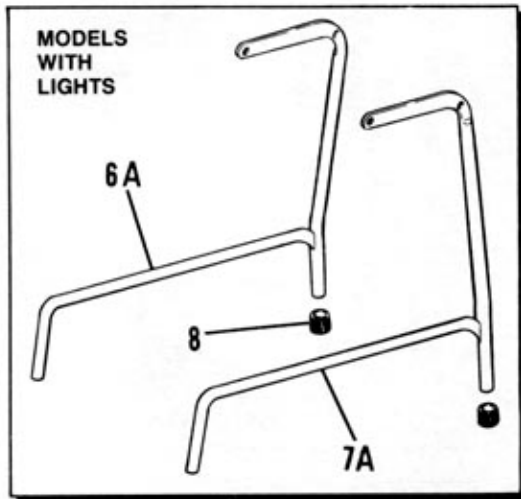

|

GLO-RAY[®] Portable Foodwarmer

GRFF

GRFFB

GRFFL

GRFFBL

**REPLACEMENT
PARTS LIST**

Model GR-FF &
GR-FFL

GLO-RAY

No.	Description	Part No.	Qty.
1	Heating Element, 500W, 115V	02-08-101	1
2	Wire Guard	04-08-030	1
3	Switch, Toggle	02-19-008	1
3A	Switch, Infinite	02-19-018	1
3B	Switch Knob, Infinite	02-20-033	1
4	Cord & Plug Set	02-18-024	1
5	Strain Relief for Cord	02-20-210	1
6	Leg, LH	04-09-204	1
6A	Leg, LH w/Light	04-09-302	1
7	Leg, RH	04-09-203	1
7A	Leg, RH w/Light	04-09-303	1
8	Rubber Feet	05-06-038	4
9	Shatter Resistant Bulb	02-30-043	2
10	Lamp Holder - Twin	02-30-045	1