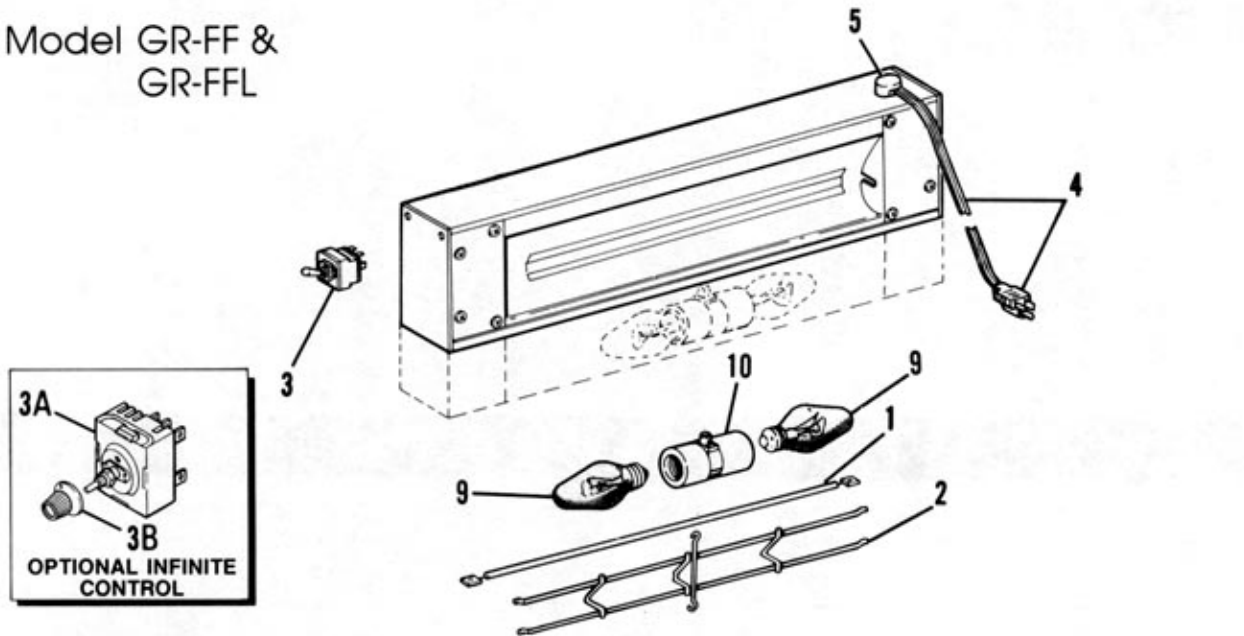

GLO-RAY

No.	Description	Part No.	Qty.
1	Heating Element, 500W, 115V	02-08-101	1
2	Wire Guard	04-08-030	1
3	Switch, Toggle	02-19-008	1
3A	Switch, Infinite	02-19-018	1
3B	Switch Knob, Infinite	02-20-033	1
4	Cord & Plug Set	02-18-024	1
5	Strain Relief for Cord	02-20-210	1
6	Leg, LH	04-09-204	1
6A	Leg, LH w/Light	04-09-302	1
7	Leg, RH	04-09-203	1
7A	Leg, RH w/Light	04-09-303	1
8	Rubber Feet	05-06-038	4
9	Shatter Resistant Bulb	02-30-043	2
10	Lamp Holder - Twin	02-30-045	1