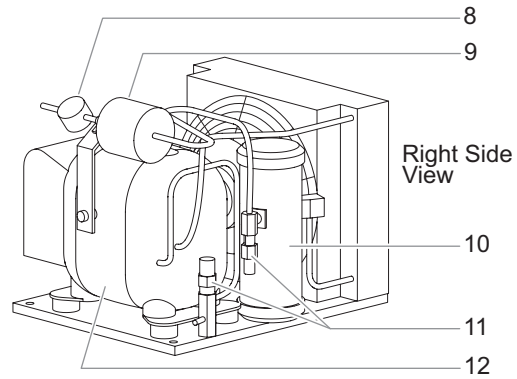

PARTS FOR CONDENSING UNIT (CWB AND CWBR MODELS)

Item	Description	Part No.	Qty.
1	Fan Motor, Condensing Unit		
	1/4, 1/3 hp Compressor	03.13.004.00	1
	1/2 hp Compressor	03.13.021.00	1
2	Fan Shroud, Condensing Unit		
	1/4, 1/3 hp Compressor	03.13.014.00	1
	1/2 HP Compressor	03.13.026.00	1
3	Fan Blade, Condensing Unit		
	1/4, 1/3 hp Compressor	03.13.005.00	1
	1/2 hp Compressor	03.13.022.00	1
4	Air Condenser, Condensing Unit		
	1/4 hp Compressor	03.13.006.00	1
	1/3 hp Compressor	03.13.017.00	1
	1/2 hp Compressor	03.13.023.00	1
5	Condenser Shroud, Condensing Unit		
	1/4, 1/3 hp Compressor	03.13.029.00	1
	1/2 hp Compressor	03.13.031.00	1

Item	Description	Part No.	Qty.
6	Relay, Compressor		
	1/4 hp Compressor	03.13.015.00	1
	1/3 hp Compressor	03.13.019.00	1
	1/2 hp Compressor	03.13.027.00	1
7	Starter, Compressor		
	1/4 hp Compressor	03.13.016.00	1
	1/3 hp Compressor	03.13.020.00	1
	1/2 hp Compressor	03.13.028.00	1
8	Sight Glass	03.13.002.00	1
9	Filter Drier	03.13.003.00	1
10	Accumulator (Receiver)		
	1/4, 1/3 hp Compressor	03.13.010.00	1
	1/2 hp Compressor	03.13.024.00	1
11	Valve, Service	03.13.012.00	2
12	Compressor		
	1/4 hp	03.13.013.00	1
	1/3 hp	03.13.018.00	1
	1/2 hp	03.13.025.00	1