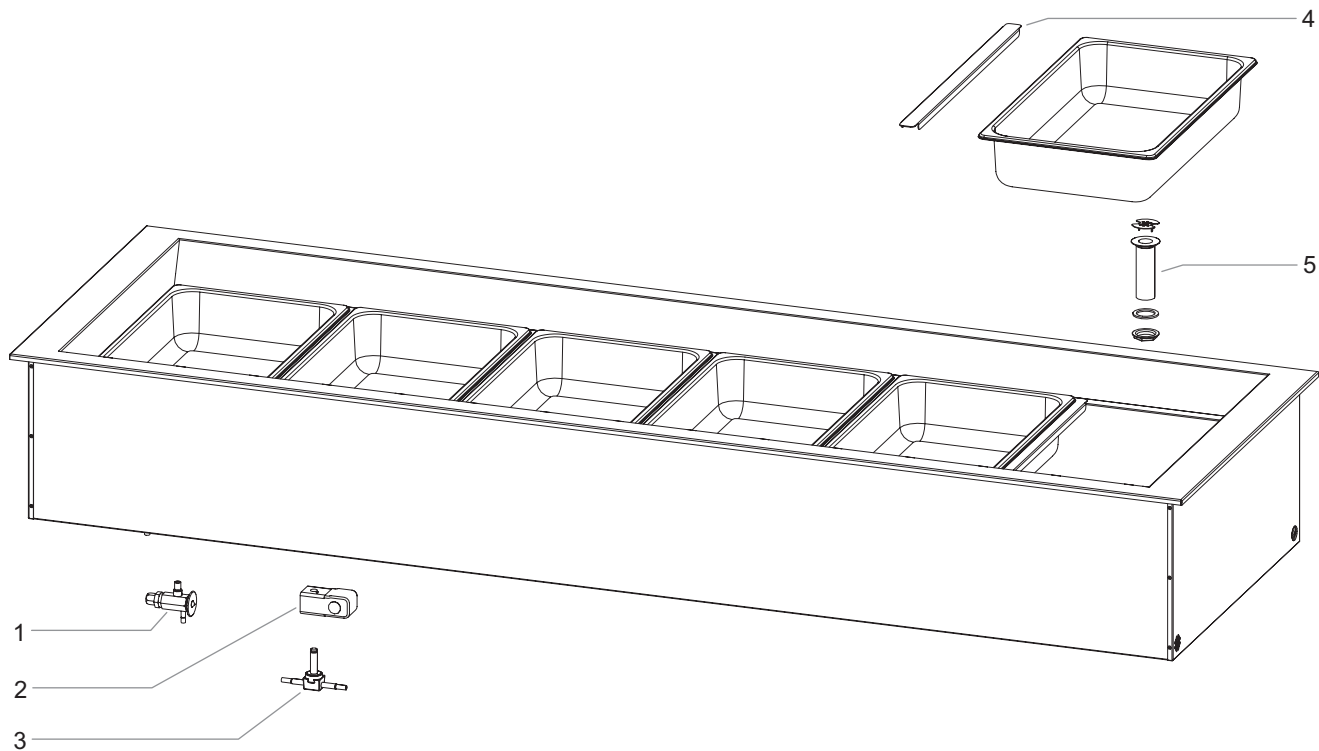

PARTS FOR MAIN ASSEMBLY

Item Description	Part No.	Qty.
1 TXV Valve		
1-4 Well Models	03.02.075.00	1
5-6 Well Models	03.02.076.00	1
2 Solenoid Coil (CWBX Models only)		
120 V	03.02.082.00	1
240 V	03.02.084.00	1
3 Solenoid Valve (CWBX Models only)	03.02.081.00	1

Item Description	Part No.	Qty.
4 Pan Divider	04.47.090.00	1-5
5 Drain w/ Gasket and Nut	03.05.109.00	1
Wiring Diagrams		
CWB Models	10-01-1099	
CWBR and CWBX Models	10-01-1101	

NOTE: Quantities shown as a range (example = "1-5") are dependent upon the number of wells in a unit.