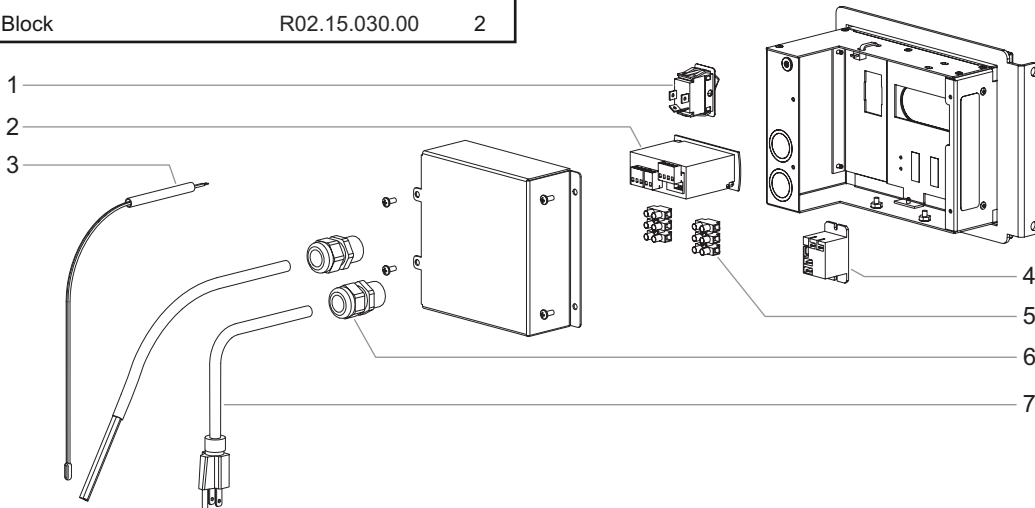

PARTS FOR CONTROL ENCLOSURE

Item	Description	Part No.	Qty.
1	Switch, Rocker	02.19.015.00	1
2	Controller, Electronic w/ Probe	R02.01.375.00	1
3	Temperature Probe	02.01.387.00	1
4	Relay	02.01.088.00	1
5	Terminal Block	R02.15.030.00	2

Item	Description	Part No.	Qty.
6	Cord Grip (CWB Models only)	R02.20.259.00	2
7	Power Cord (CWB Models only)	02.18.284.00	1
8	Conversion Kit (includes items 1-7, control box, and wiring diagram)	R00.02.0094.00	1