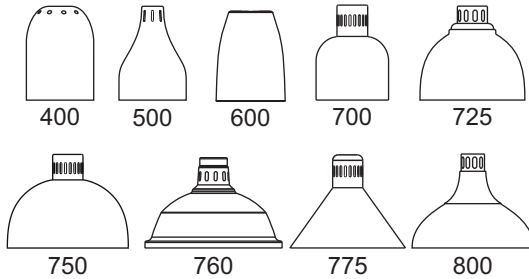

DECORATIVE LAMPS

DL Series

Model Designation

D L H - 700 - S T U

Decorative Lamp

High Wattage

Shade Style

Switch Location:

U = Upper ON/OFF Switch (not available with High Watt, Trac Mount, or R Mount)

L = Lower ON/OFF Switch (not available with High Watt or A Mount)

R = Remote ON/OFF Switch (switch plate not included with 120 V switch)

N = None (supplied by installer)

Mounting Style (refer to *Installation and Operating Manual* for descriptions)