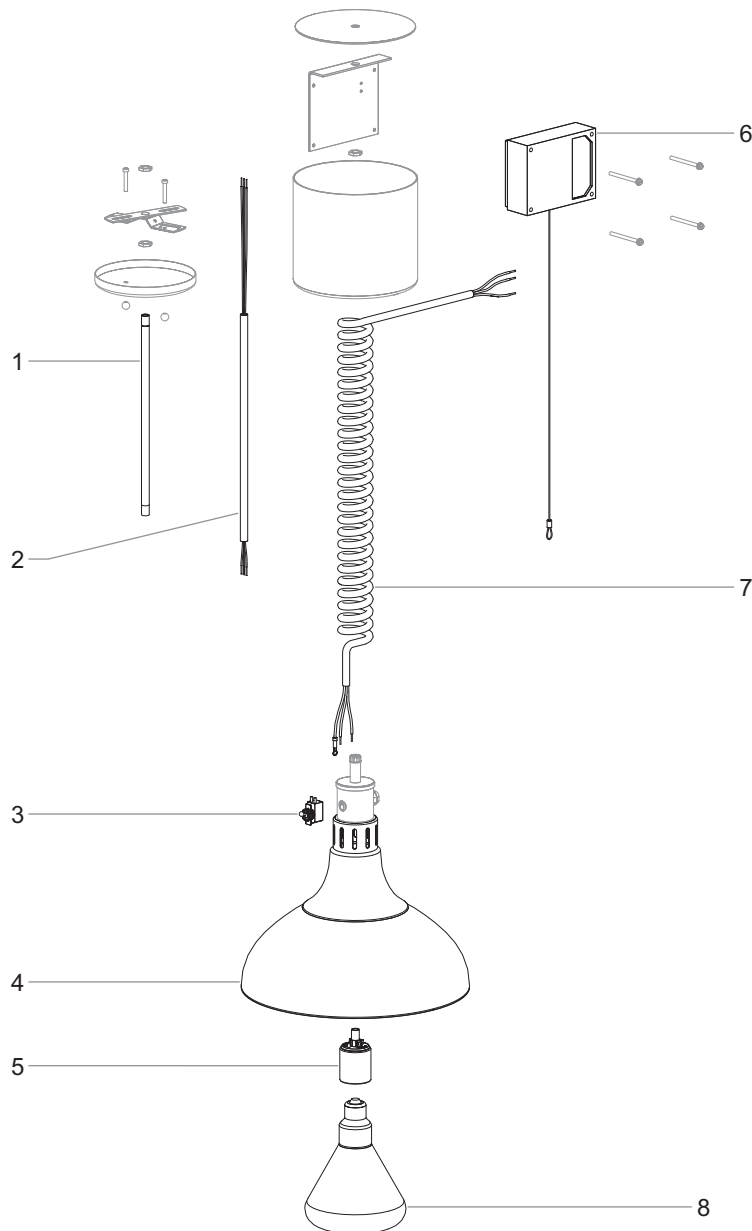

### Model Designation

**D L H - 700 - S T U**

Decorative Lamp

High Wattage

Shade Style

Switch Location:

U = Upper ON/OFF Switch (not available with High Watt, Trac Mount, or R Mount)

L = Lower ON/OFF Switch (not available with High Watt or A Mount)

R = Remote ON/OFF Switch (switch plate not included with 120 V switch)

N = None (supplied by installer)

Mounting Style (refer to *Installation and Operating Manual* for descriptions)