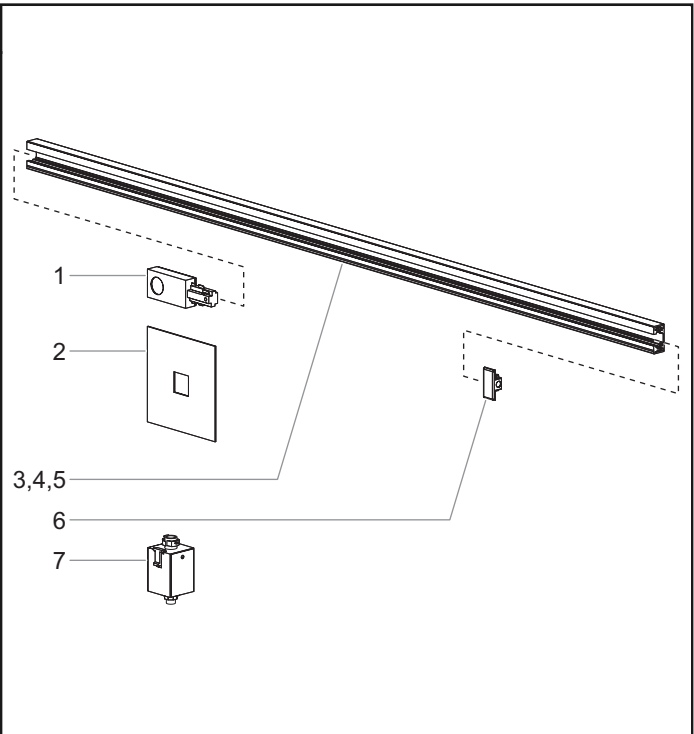

REPLACEABLE PARTS COMMON TO ALL MODELS (illustration on page 2)

Item	Description	Part Number	Qty.
1	Stem	Contact Factory	1
2	Cord	Contact Factory	1
3	Toggle Switch	02.19.168.00	1
4	Shade	Contact Factory	1
5	Lamp Holder	02.30.091.00	1
6	Cable Pullbox (retractable units only)	05.03.039.00	1
7	Retractable Cord (retractable units only)		
	Black	02.18.161.01	1
	White	02.18.161.02	1

Item	Description	Part Number	Qty.
8	Bulbs		
	120 V, 250 W, White, Coated	02.30.069.00	1
	120 V, 250 W, White, Uncoated	02.30.071.00	1
	120 V, 250 W, Red, Coated	02.30.068.00	1
	120 V, 250 W, Red, Uncoated	02.30.070.00	1
	120 V, 375 W, White, Coated	02.30.097.00	1
	120 V, 375 W, White, Uncoated	02.30.093.00	1
	120 V, 375 W, Red, Coated	02.30.098.00	1
	120 V, 375 W, Red, Uncoated	02.30.094.00	1
	240 V, 250 W, White, Coated	02.30.100.00	1
	240 V, 250 W, White, Uncoated	02.30.083.00	1

The shaded areas contain part information for **International models only.**

PARTS SPECIFIC TO TRACK MODELS

Item	Description	Part Number	Qty.
1	Track Starter		
	Black	02.19.170.01	1
	White	02.19.170.02	1
2	Box Cover		
	Black	02.19.171.01	1
	White	02.19.171.02	1
3	Track, 4'		
	Black	02.19.173.03	1
	White	02.19.173.04	1
4	Track, 8'		
	Black	02.19.173.05	1
	White	02.19.173.06	1
5	Track, 12'		
	Black	02.19.173.01	1
	White	02.19.173.02	1
6	Dead End Cover		
	Black	02.19.172.01	1
	White	02.19.172.02	1
7	Track Adapter		
	Black	02.19.167.01	1
	White	02.19.167.02	1

PARTS SPECIFIC TO REMOTE SWITCH MODELS

Item	Description	Part Number	Qty.
1	Remote Switch		
	120 V, 10 A	R02.19.016.00	1
	120 V, 16 A	02.19.209.00	1
	208/240 V, 10 A	R02.19.008A.00*	1
	208/240 V, 10 A	R02.19.006.00	1
2	Metal Wall Plate	04.09.590.00	1
3	Indicator Plate	07.01.035.00	1