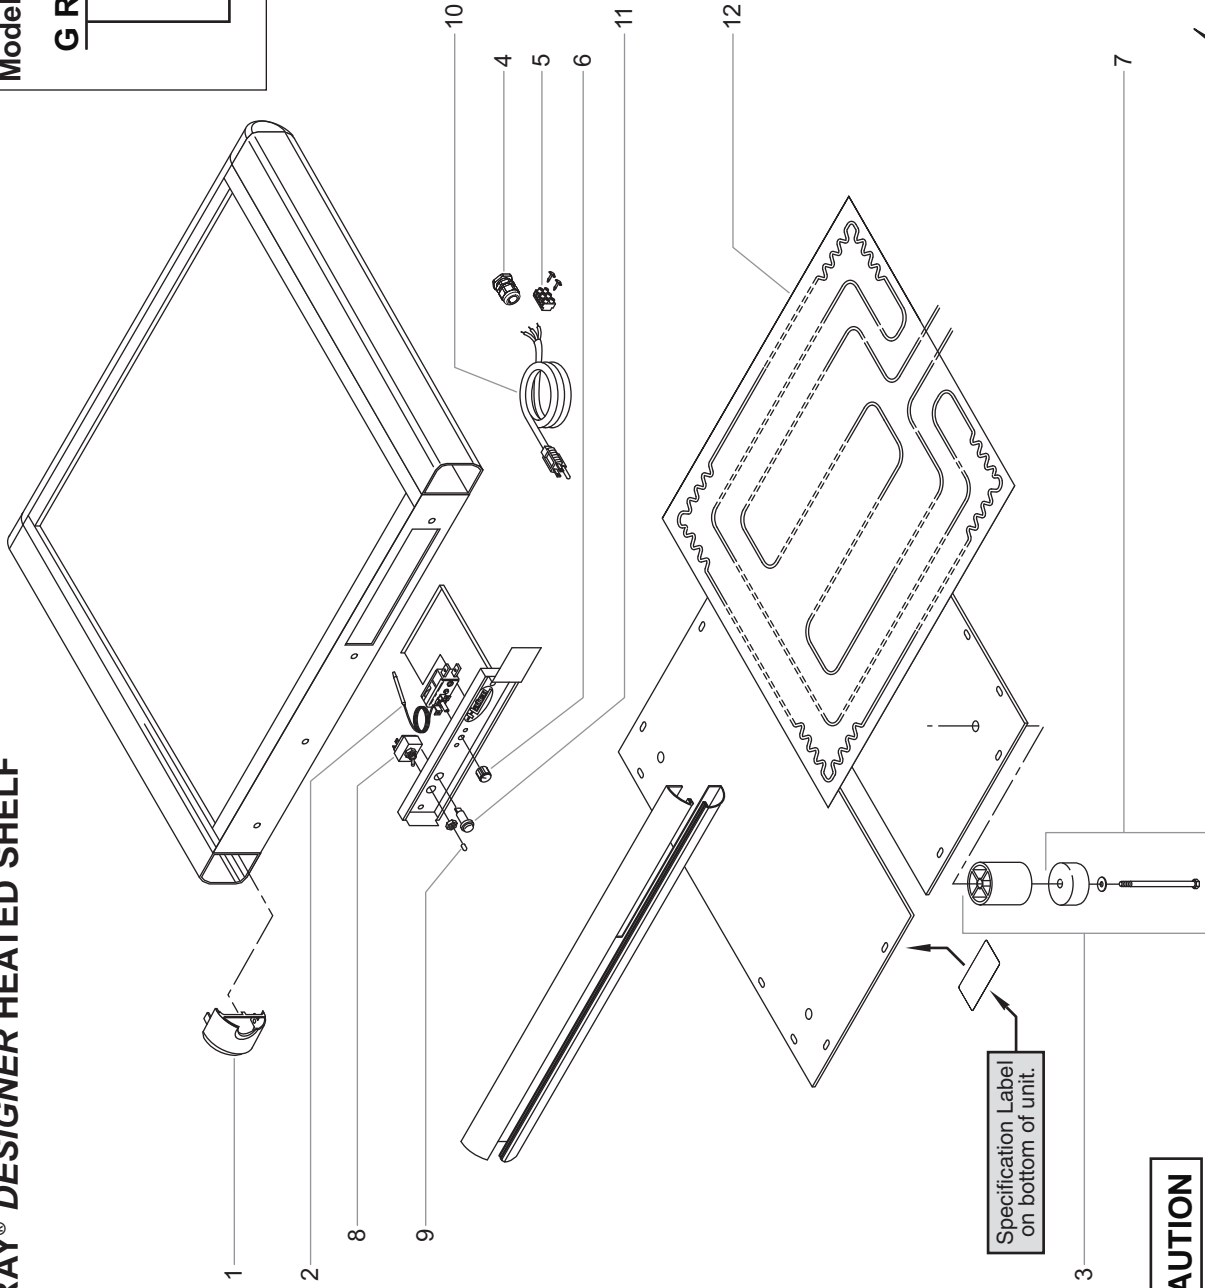

HATCO GLO-RAY® DESIGNER HEATED SHELF

GR2S Series

CAUTION

Use of replacement parts other than those supplied by Hatco Corporation may result in damage to the unit or injury to personnel.

24 Hour 7 Day Parts and Service Assistance available in the United States and Canada by calling (800) 558-0607.

PARTS COMMON TO ALL GR2S MODELS

Item	Description	Part No.	Qty.	Item	Description	Part No.	Qty.
1	Plastic Bullnose Corner Dark Gray (standard) Black (optional)	04.09.078.00 04.09.078BK.00	4 4	4	Cord Grip	02.20.259.00	1
2	Thermostat Control	R02.16.066.00	1	5	Terminal Block Assembly	R02.15.030.00	1
3	4 Designer Legs*	R04.32.173.00	4	6	Knob, Thermostat	05.30.039.00	1
				7	Rubber Foot w/Hardware	R05.30.064.00	4

*Standard on units with widths of 42 and larger.

PARTS SPECIFIC TO MODEL GR2S-24

Item	Description	100V	120V	220V	240V	220-230V CE	230-240V CE
8	Toggle Switch	R02.19.016.00	R02.19.016.00	R02.19.008A.00	R02.19.008A.00	R02.19.008A.00	R02.19.008A.00
9	Rubber Boot, Toggle Switch	---	---	---	---	02.20.040.00	02.20.040.00
10	Power Cord w/Plug	R02.18.030.00	R02.18.030.00	02.18.077.00	02.18.066.00	02.18.077.00	02.18.066.00
11	Indicator Light	02.19.070R.00	02.19.070R.00	02.19.071G.00	02.19.071G.00	02.19.071G.00	02.19.071G.00
12	Blanket Heater, 350 Watt	02.05.513.00	02.05.326.00	02.05.369.00	02.05.378.00	02.05.369.00	02.05.378.00
	Electrical Drawing	10-01-663	10-01-660	10-01-661	10-01-662	10-01-661	10-01-662

The shaded areas contain information for **Export models only**.