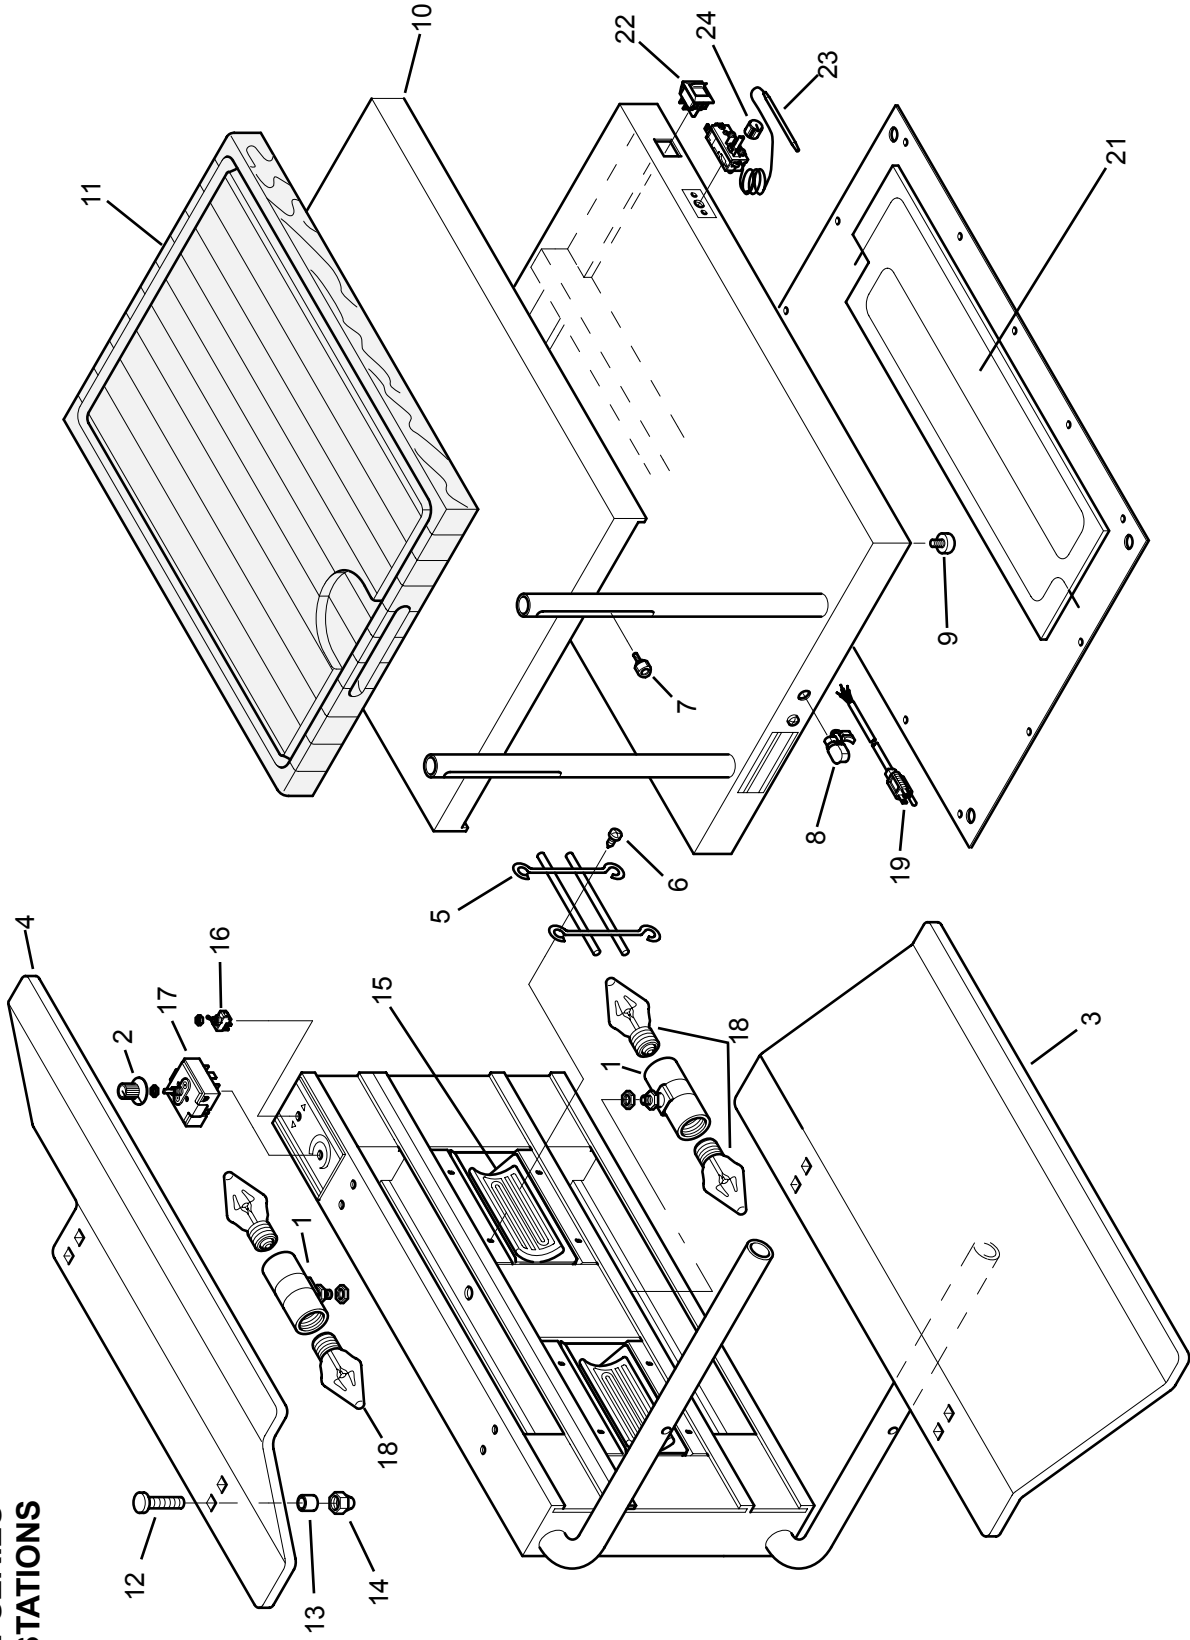

GLO-RAY[®]
Carving Station

GRCSL Series

GRCSL-24

GRCSLH-24

**REPLACEMENT
PARTS LIST**

**HATCO GLO-RAY
GRCSCL-24 SERIES
CARVING STATIONS**

PARTS COMMON TO ALL GRCSCL-24 & GRCSCLH-24

ITEM	DESCRIPTION	PART NO.	QTY.	ITEM	DESCRIPTION	PART NO.	QTY.
1.	Light Socket	02.30.047.00	2	8.	Cord Grip	02.20.212.00	1
2.	Knob, Infinite Heat Control	05.30.043.00	1	9.	Rubber Foot	05.30.044.00	4
3.	R.H. Breath Protector	R04.25.260.00	1	10.	Stainless Steel Drip Pan (opt.)	04.25.265.00	1
4.	L.H. Breath Protector Kit (opt.)	R04.25.263.00	1	11.	NSF Approved Cutting Board (opt.)	04.25.267.00	1
5.	Element Wire Guard	04.08.121.00	2	12.	Screw	05.04.380.00	4-8
6.	Screws for Wire Guard	05.04.013.00	8	13.	Spacer	04.25.264.00	4-8
7.	Knob-Post Assembly	R05.30.048.00	2	14.	Nut	05.04.038.00	4-8

PARTS SPECIFIC TO MODEL GRCSCL-24

ITEM	DESCRIPTION	120V		200V		208V		220V		240V		220-230V		230-240V	
15.	Heating Element, Ceramic (Qty. 2)	02.07.006.00	---	---	---	---	---	02.07.017.00	02.07.013.00	02.07.013.00	02.07.013.00	02.07.017.00	02.07.017.00	02.07.013.00	02.07.013.00
16.	On/Off Toggle Switch	02.19.016.00	---	---	---	---	---	02.19.008A.00	02.19.008A.00	02.19.008A.00	02.19.008A.00	02.19.008A.00	02.19.008A.00	02.19.008A.00	02.19.008A.00
17.	Top Infinite Heat Control	R02.19.018.00	---	---	---	---	---	R02.19.019.00	R02.19.019.00	R02.19.019.00	R02.19.019.00	R02.19.019.00	R02.19.019.00	R02.19.019.00	R02.19.019.00
18.	Light Bulb, 60 Watt (Qty. 4)	02.30.043.00	---	---	---	---	---	02.30.058.00	02.30.058.00	02.30.058.00	02.30.058.00	02.30.058.00	02.30.058.00	02.30.058.00	02.30.058.00
19.	Power Cord	R02.18.030.00	---	---	---	---	---	02.18.077.00	02.18.066.00	02.18.066.00	02.18.066.00	02.18.077.00	02.18.077.00	02.18.066.00	02.18.066.00
20.	Terminal Block, 3-Pole (not shown)	---	---	---	---	---	---	---	---	---	---	---	---	---	---
	Electrical Drawing	HS1-3777	---	---	---	---	---	HS1-3837	HS1-3838	HS1-3838	HS1-3838	HS1-4218	HS1-4218	HS1-4219	HS1-4219