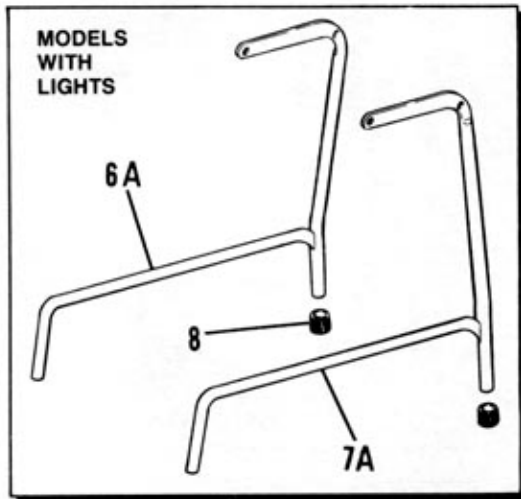

|

GLO-RAY[®]

Portable Foodwarmer

GRFF

GRFFB

GRFFL

GRFFBL

**REPLACEMENT
PARTS LIST**

Model GR-FF &
GR-FFL

GLO-RAY

No.	Description	Part No.	Qty.
1	Heating Element, 500W, 115V	02-08-101	1
2	Wire Guard	04-08-030	1
3	Switch, Toggle	02-19-008	1
3A	Switch, Infinite	02-19-018	1
3B	Switch Knob, Infinite	02-20-033	1
4	Cord & Plug Set	02-18-024	1
5	Strain Relief for Cord	02-20-210	1
6	Leg, LH	04-09-204	1
6A	Leg, LH w/Light	04-09-302	1
7	Leg, RH	04-09-203	1
7A	Leg, RH w/Light	04-09-303	1
8	Rubber Feet	05-06-038	4
9	Shatter Resistant Bulb	02-30-043	2
10	Lamp Holder - Twin	02-30-045	1