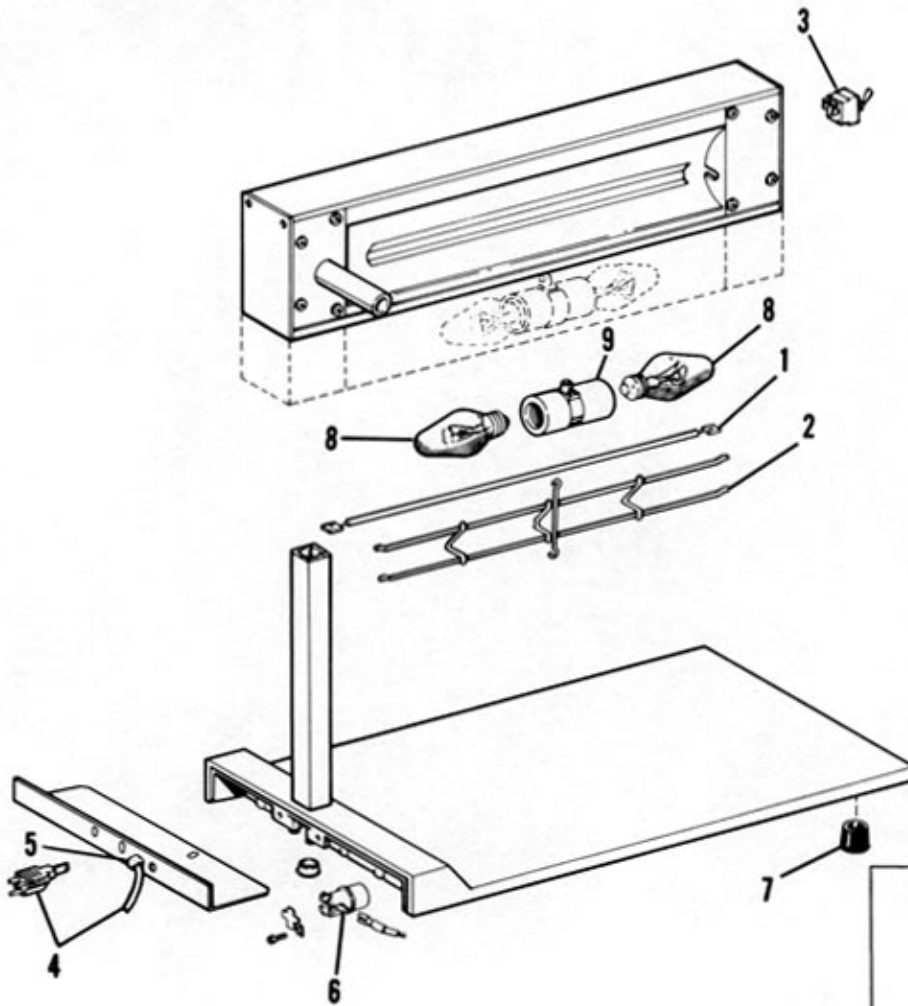

|

GLO-RAY[®]

Portable Foodwarmer

GRFF

GRFFB

GRFFL

GRFFBL

**REPLACEMENT
PARTS LIST**

Model GR-FF &
GR-FFL

GLO-RAY

No.	Description	Part No.	Qty.
1	Heating Element, 500W, 115V	02-08-101	1
2	Wire Guard	04-08-030	1
3	Switch, Toggle	02-19-008	1
3A	Switch, Infinite	02-19-018	1
3B	Switch Knob, Infinite	02-20-033	1
4	Cord & Plug Set	02-18-024	1
5	Strain Relief for Cord	02-20-210	1
6	Leg, LH	04-09-204	1
6A	Leg, LH w/Light	04-09-302	1
7	Leg, RH	04-09-203	1
7A	Leg, RH w/Light	04-09-303	1
8	Rubber Feet	05-06-038	4
9	Shatter Resistant Bulb	02-30-043	2
10	Lamp Holder - Twin	02-30-045	1

Model GR-FFB &
GR-FFBL

GLO-RAY

No.	Description	Part No.	Qty.
1	Heating Element, 500W, 115V	02-08-101	1
2	Wire Guard	04-08-030	1
3	Switch, Toggle	02-19-008	1
3A	Switch, Infinite	02-19-018	1
3B	Switch Knob, Infinite	02-20-033	1
4	Cord & Plug Set	02-18-030	1
5	Strain Relief for Cord	02-20-206	1
6	Base Thermostat	02-16-029	1
7	Rubber Feet	05-06-038	4
8	Shatter Resistant Bulb	02-30-043	2
9	Lamp Holder - Twin	02-30-045	1