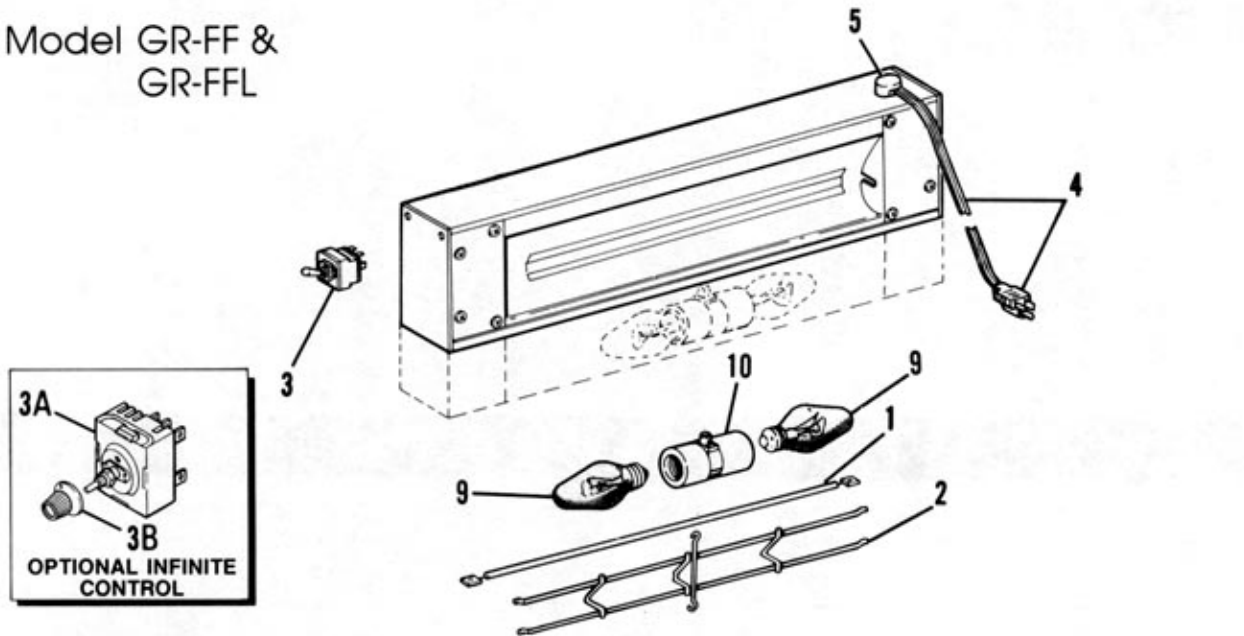

Model GR-FF &
GR-FFL

GLO-RAY

No.	Description	Part No.	Qty.
1	Heating Element, 500W, 115V	02-08-101	1
2	Wire Guard	04-08-030	1
3	Switch, Toggle	02-19-008	1
3A	Switch, Infinite	02-19-018	1
3B	Switch Knob, Infinite	02-20-033	1
4	Cord & Plug Set	02-18-024	1
5	Strain Relief for Cord	02-20-210	1
6	Leg, LH	04-09-204	1
6A	Leg, LH w/Light	04-09-302	1
7	Leg, RH	04-09-203	1
7A	Leg, RH w/Light	04-09-303	1
8	Rubber Feet	05-06-038	4
9	Shatter Resistant Bulb	02-30-043	2
10	Lamp Holder - Twin	02-30-045	1