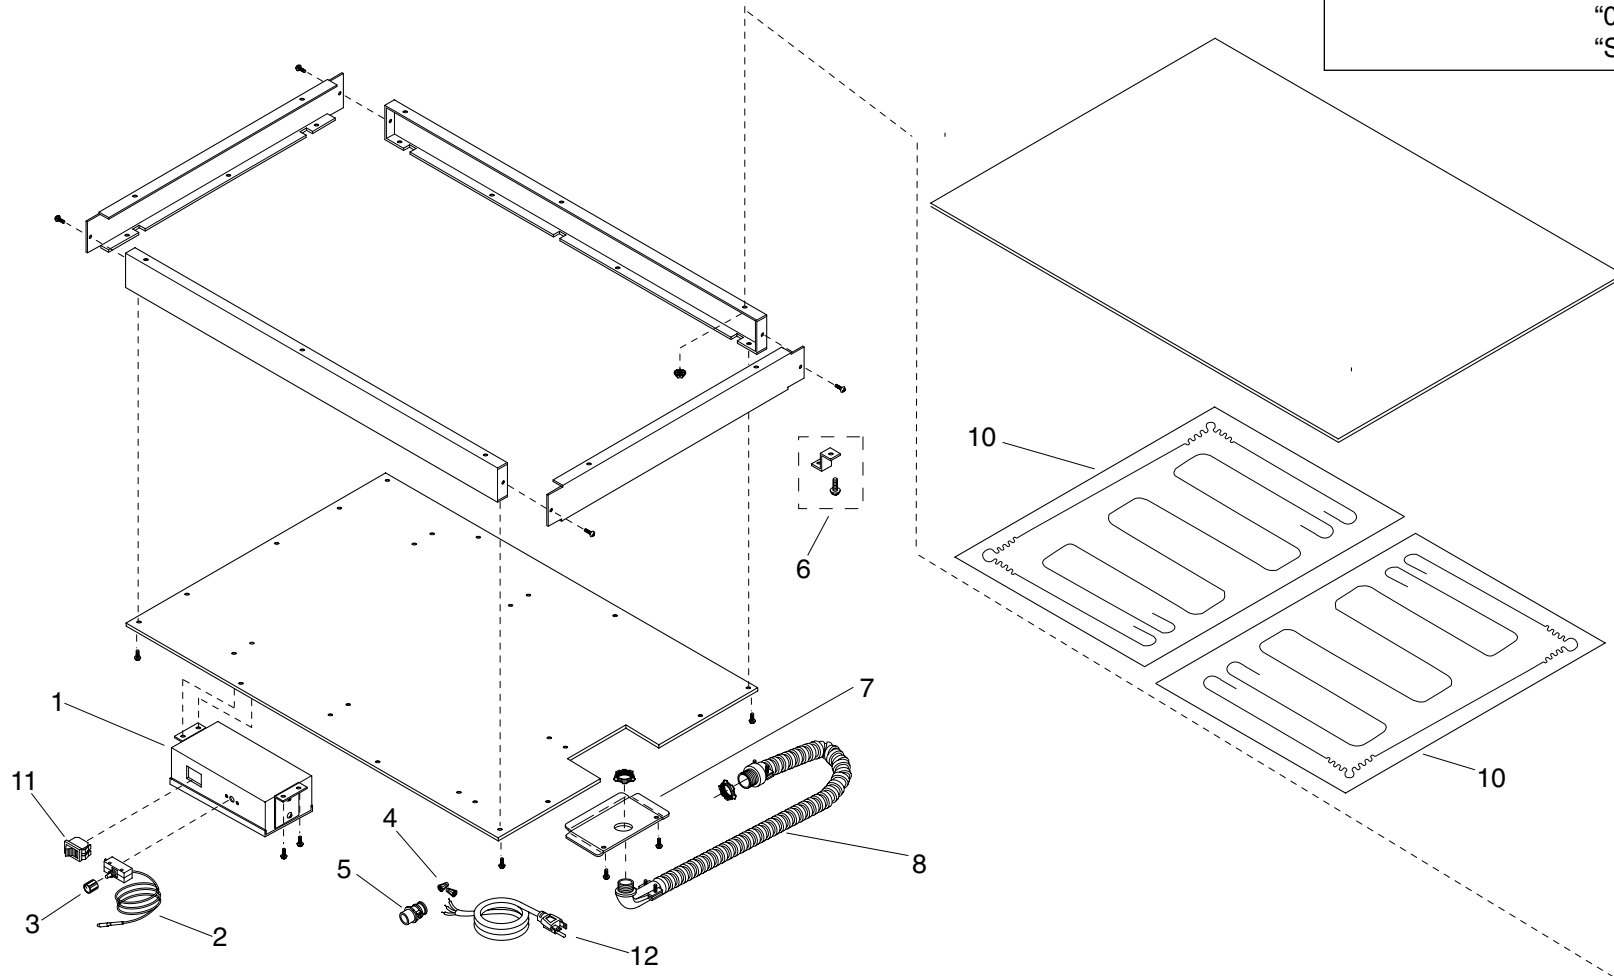

## REPLACEMENT PARTS LIST

---

## Model Designation

GRSBF-XX-X

- G = Glo-
- R = Ray
- S = Shelf
- B = Built-In
- F = Flush Top
- XX = Length in Inches
- X = Heated Width
- "0" = 30" (76cm)
- "S" = 24" (61cm)