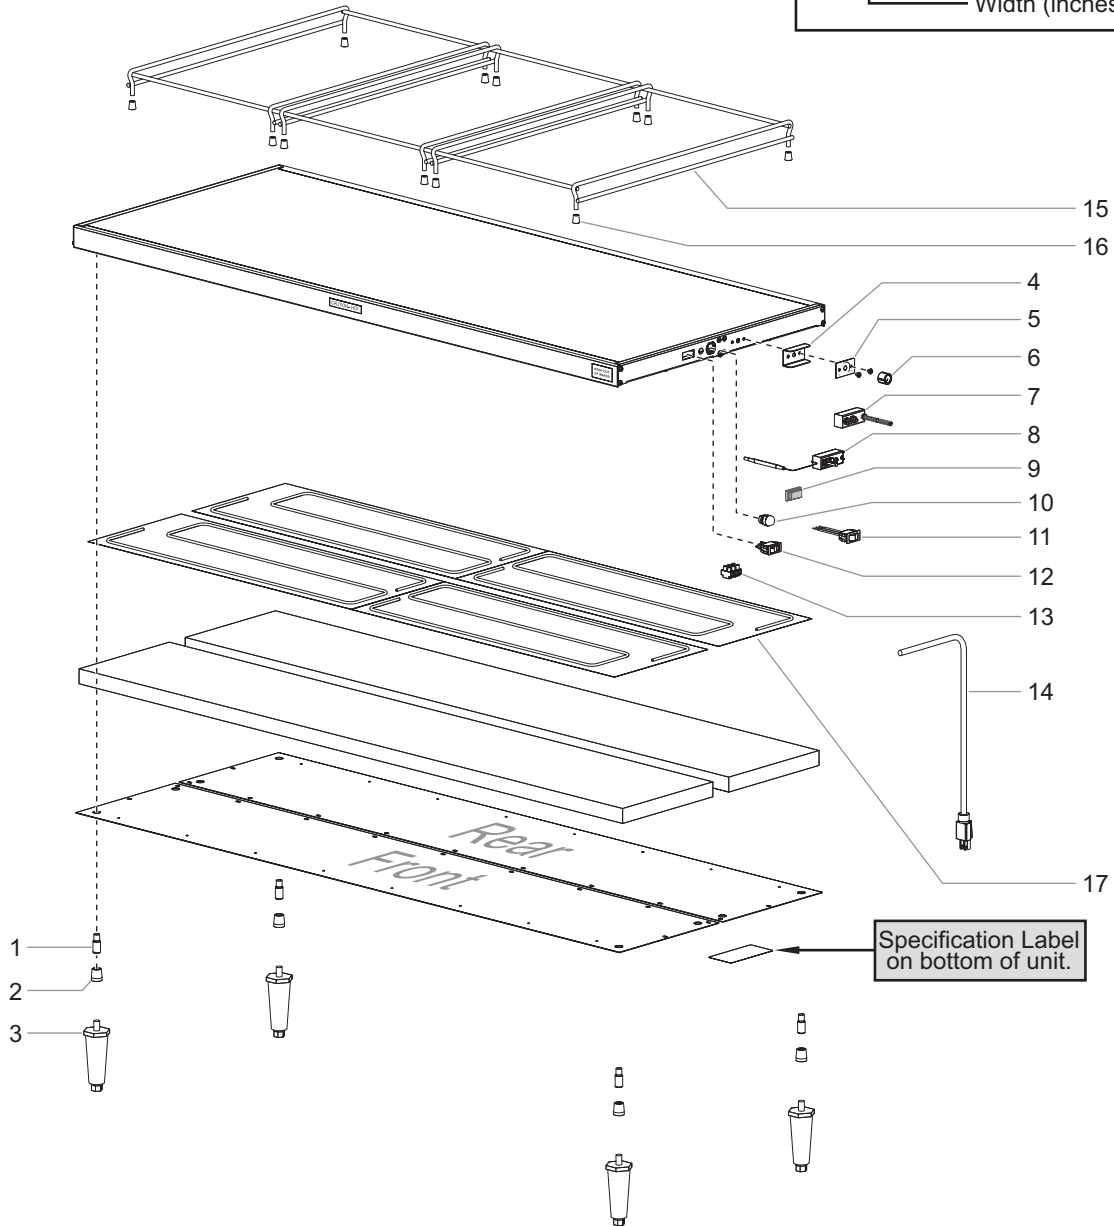

HATCO GLO-RAY® HEATED SHELVES
GRS Series

Model Designation

GRS - XX - X

Glo-Ray
Heated Shelf

Depth:
A = 6" (152 mm)
B = 7-3/4" (197 mm)
C = 9-3/4" (248 mm)
D = 12" (305 mm)
E = 13-3/4" (349 mm)
F = 15-1/2" (394 mm)
G = 15-3/4" (400 mm)
H = 17-1/2" (445 mm)
I = 19-1/2" (495 mm)
J = 21-1/2" (546 mm)
K = 23-1/2" (597 mm)
L = 25-1/2" (648 mm)

Width (inches)