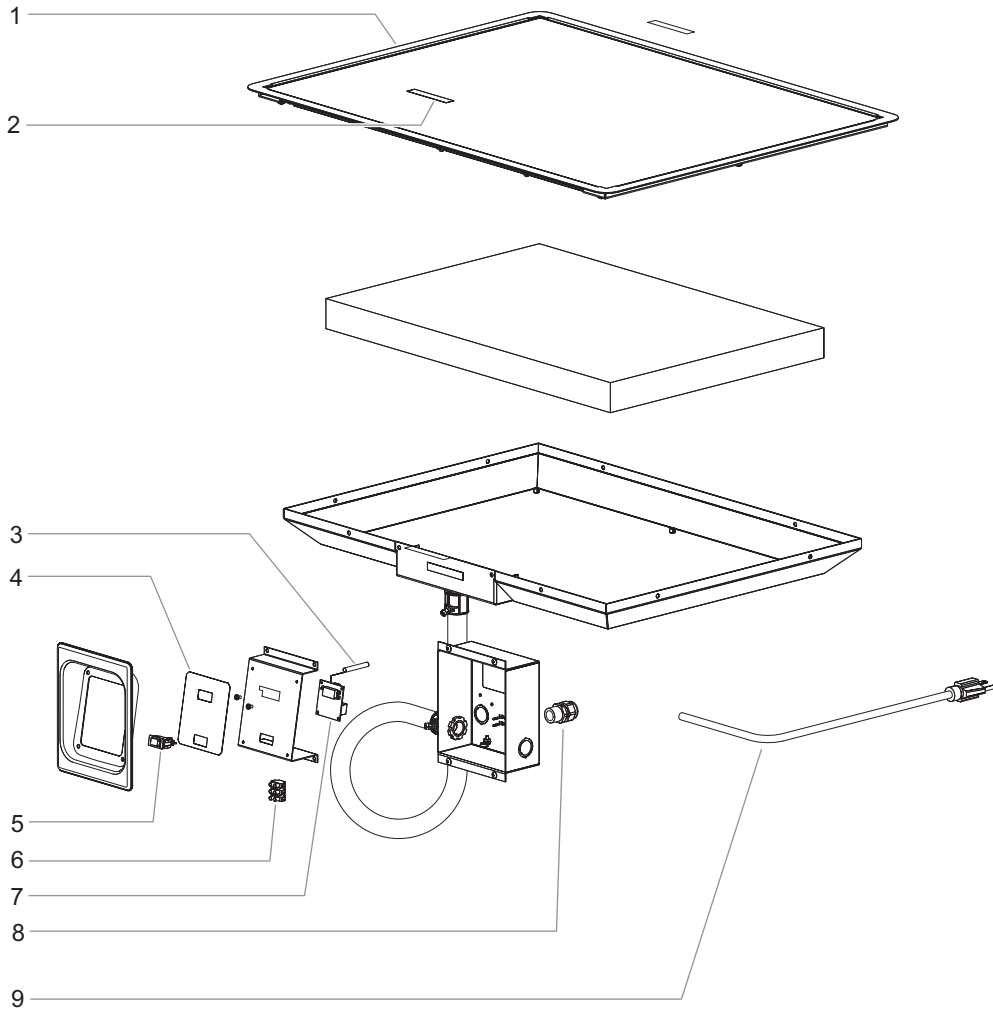

HATCO HEATED BLACK GLASS SHELVES

HBGBH Models

24 Hour 7 Day Parts and Service Assistance available in the United States and Canada by calling 800-558-0607.

CAUTION

Use of replacement parts other than those supplied by Hatco Corporation will void all warranties and may result in damage to the unit or injury to personnel.