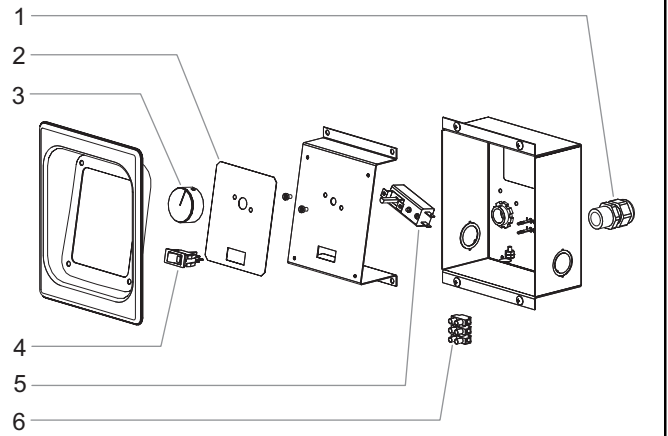

* Replacement of the Black Glass Assembly (Item 1) will require replacement of the Blanket Heating Element (Item 7).

VOLTAGE-SPECIFIC PARTS FOR ALL HBGB MODELS

Item	Description	120V	220-230 V (CE)	230-240 V (CE)	Qty.
		Part Number	Part Number	Part Number	
7	Blanket Heating Element				
	HBGB-2418	02.05.655.00	02.05.658.00	02.05.658.00	1
	HBGB-3018	02.05.656.00	02.05.659.00	02.05.659.00	1
	HBGB-3618	02.05.657.00	02.05.660.00	02.05.660.00	1
	HBGB-4818	02.05.662.00	02.05.665.00	02.05.665.00	2
	HBGB-6018	02.05.663.00	02.05.666.00	02.05.666.00	2
	HBGB-7218	02.05.664.00	02.05.667.00	02.05.667.00	2
8	On/Off Switch				
	125 V	02.19.080.00	---	---	1
	250 V	---	02.19.081.00	02.19.081.00	1
9	Terminal Block, 3 Pole	---	R02.15.030.00	R02.15.030.00	1
10	Power Cord				
	NEMA 5-15P	R02.18.030.00	---	---	1
	CEE 7/7 Schuko	---	02.18.077.00	---	1
	BS-1363	---	---	02.18.068.00	1
	AS 3112	---	---	02.18.104.00	1
	Wiring Diagram				
	HBGB-2418 to HBGB-3618	10-01-677	10-01-678	10-01-678	
	HBGB-4818 to HBGB-7218	10-01-679	10-01-680	10-01-680	

The shaded areas contain information for **International models only**.

PARTS FOR FLUSH MOUNT CONTROL BOX (OPTIONAL)

Item	Description	Part Number	Qty.
1	Cord Grip	R02.20.259.00	1
2	Label, Control Panel	07.01.311.00	1
3	Control Knob	05.30.019.00	1
4	On/Off Switch		
	125 V	02.19.080.00	1
	250 V	02.19.081.00	1
5	Thermostat Control	R02.16.066.00	1
6	Terminal Block, 3 Pole	R02.15.030.00	1