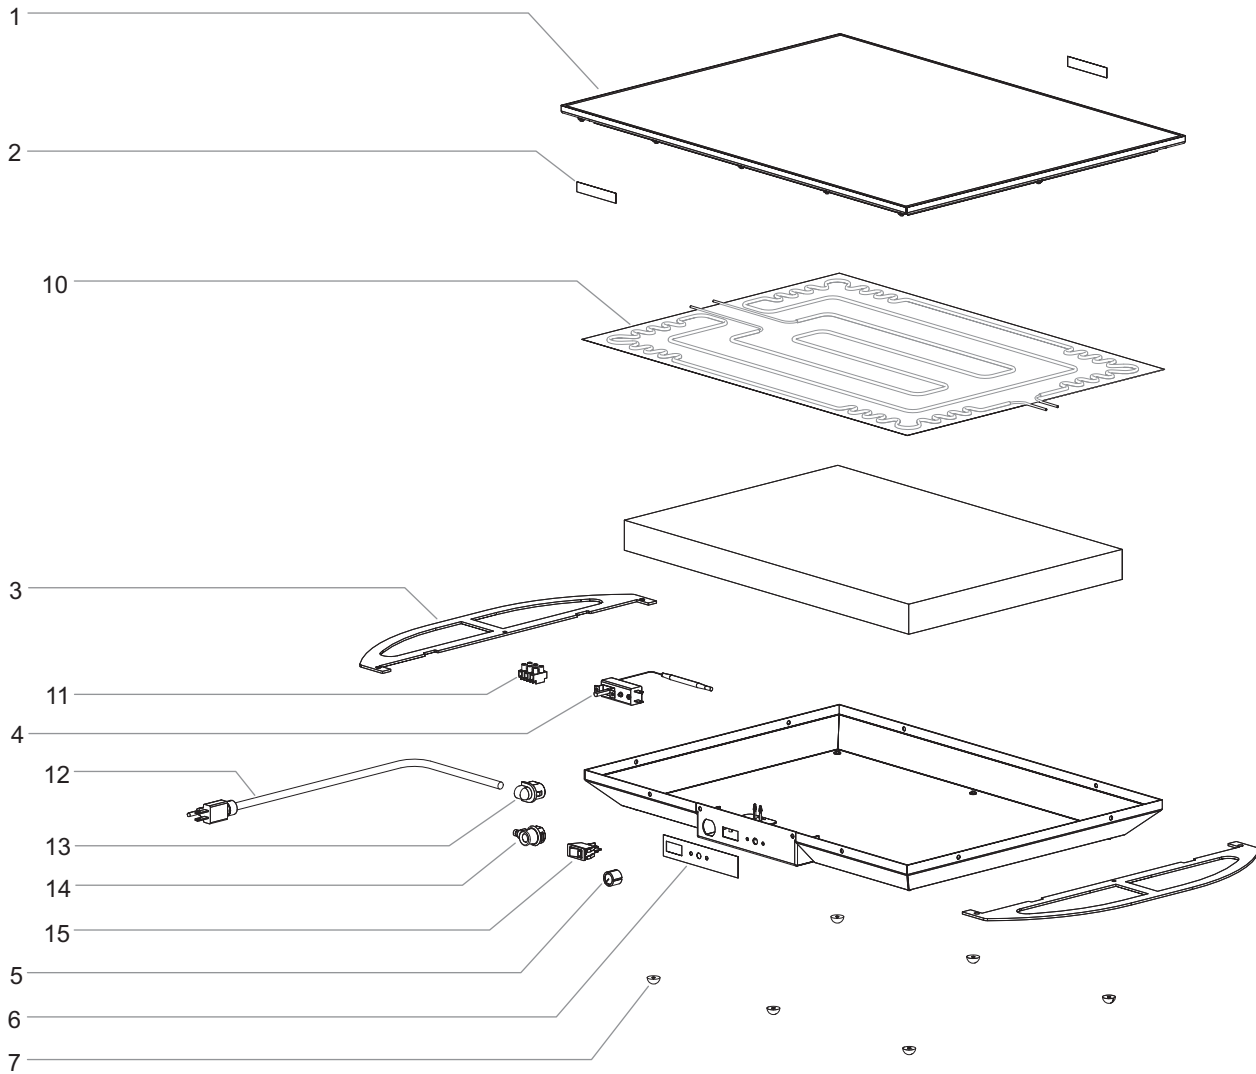

HATCO HEATED BLACK GLASS SHELVES
HBG Models

24 Hour 7 Day Parts and Service Assistance available in the United States and Canada by calling 800-558-0607.

CAUTION

Use of replacement parts other than those supplied by Hatco Corporation will void all warranties and may result in damage to the unit or injury to personnel.