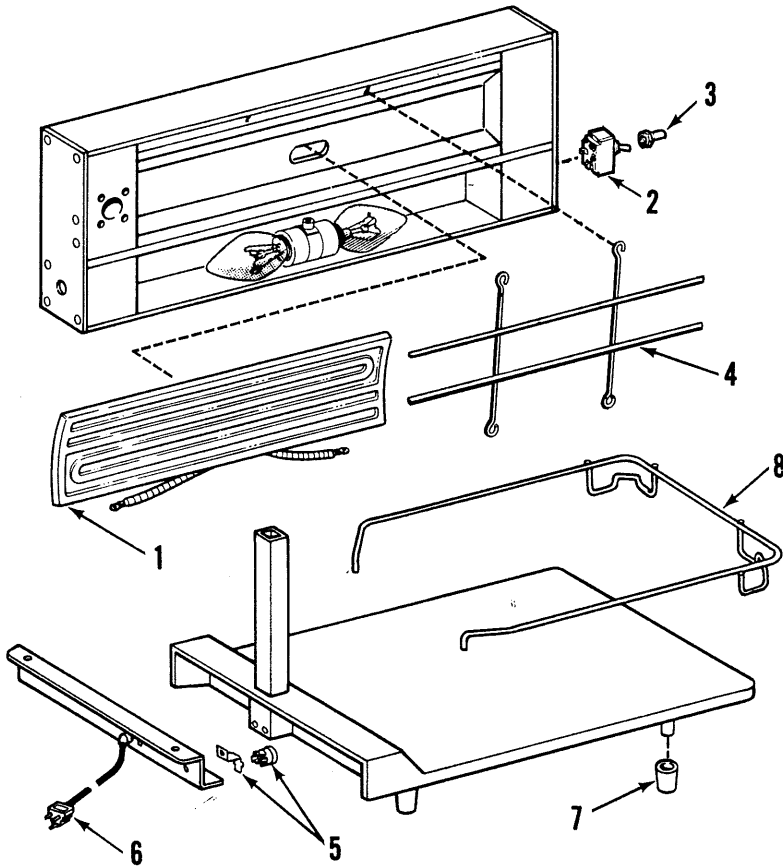

REPLACEMENT PARTS LIST

GLO-RAY FOOD WARMERS

MODEL HS2-838 & HS2-837

(78000120)

(78000121)

HATCO CORPORATION

635 S. 28th Street

Milwaukee, Wisconsin 53215

GLO-RAY FOOD WARMER

MODEL HS2-838

(78000120)

No.	Description	Part No.	Qty.
1	Heating Element (750W, 120V)	02-07-001	1
2	Toggle Switch	02-19-008A	1
3	Rubber Boot	02-20-040	1
4	Wire Element Guard	04-08-117	1
5	Base Thermostat	02-16-029	1
6	Cord w/Plug Set	02-18-030	1
7	Rubber Feet	05-06-038	4
8	Pan Rail	04-09-410	1
9	Shatter Resistant Bulb	02-03-043	2
10	12" x 20" x 4" Stainless Steel Pan	04-09-206	1
11	Sloped Trivet	04-25-100	1

GLO-RAY FOOD WARMER

MODEL HS2-837

(78000121)

No.	Description	Part No.	Qty.
1	Heating Element (500W, 120V)	02-07-002	2
2	Toggle Switch	02-19-008A	1
3	Rubber Boot	02-20-040	1
4	Wire Element Guard	04-08-117	2
5	Shatter Resistant Bulb	02-30-043	6