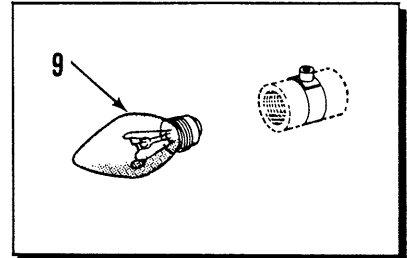

REPLACEMENT PARTS LIST

GLO-RAY FOOD WARMERS

MODEL HS2-838 & HS2-837

(78000120)

(78000121)

HATCO CORPORATION

635 S. 28th Street

Milwaukee, Wisconsin 53215

GLO-RAY FOOD WARMER

MODEL HS2-838

(78000120)

No.	Description	Part No.	Qty.
1	Heating Element (750W, 120V)	02-07-001	1
2	Toggle Switch	02-19-008A	1
3	Rubber Boot	02-20-040	1
4	Wire Element Guard	04-08-117	1
5	Base Thermostat	02-16-029	1
6	Cord w/Plug Set	02-18-030	1
7	Rubber Feet	05-06-038	4
8	Pan Rail	04-09-410	1
9	Shatter Resistant Bulb	02-03-043	2
10	12" x 20" x 4" Stainless Steel Pan	04-09-206	1
11	Sloped Trivet	04-25-100	1