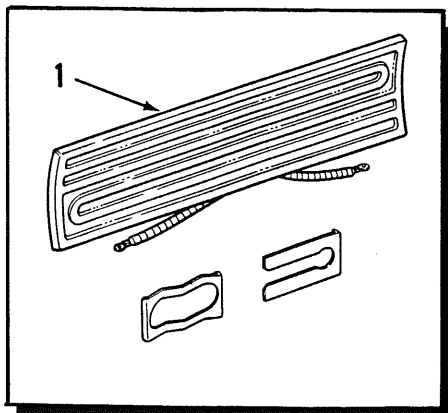

REPLACEMENT PARTS LIST

GLO-RAY FOOD WARMERS

MODEL HS2-838 & HS2-837

(78000120)

(78000121)

HATCO CORPORATION

635 S. 28th Street

Milwaukee, Wisconsin 53215

GLO-RAY FOOD WARMER

MODEL HS2-838

(78000120)

No.	Description	Part No.	Qty.
1	Heating Element (750W, 120V)	02-07-001	1
2	Toggle Switch	02-19-008A	1
3	Rubber Boot	02-20-040	1
4	Wire Element Guard	04-08-117	1
5	Base Thermostat	02-16-029	1
6	Cord w/Plug Set	02-18-030	1
7	Rubber Feet	05-06-038	4
8	Pan Rail	04-09-410	1
9	Shatter Resistant Bulb	02-03-043	2
10	12" x 20" x 4" Stainless Steel Pan	04-09-206	1
11	Sloped Trivet	04-25-100	1

GLO-RAY FOOD WARMER

MODEL HS2-837

(78000121)

No.	Description	Part No.	Qty.
1	Heating Element (500W, 120V)	02-07-002	2
2	Toggle Switch	02-19-008A	1
3	Rubber Boot	02-20-040	1
4	Wire Element Guard	04-08-117	2
5	Shatter Resistant Bulb	02-30-043	6