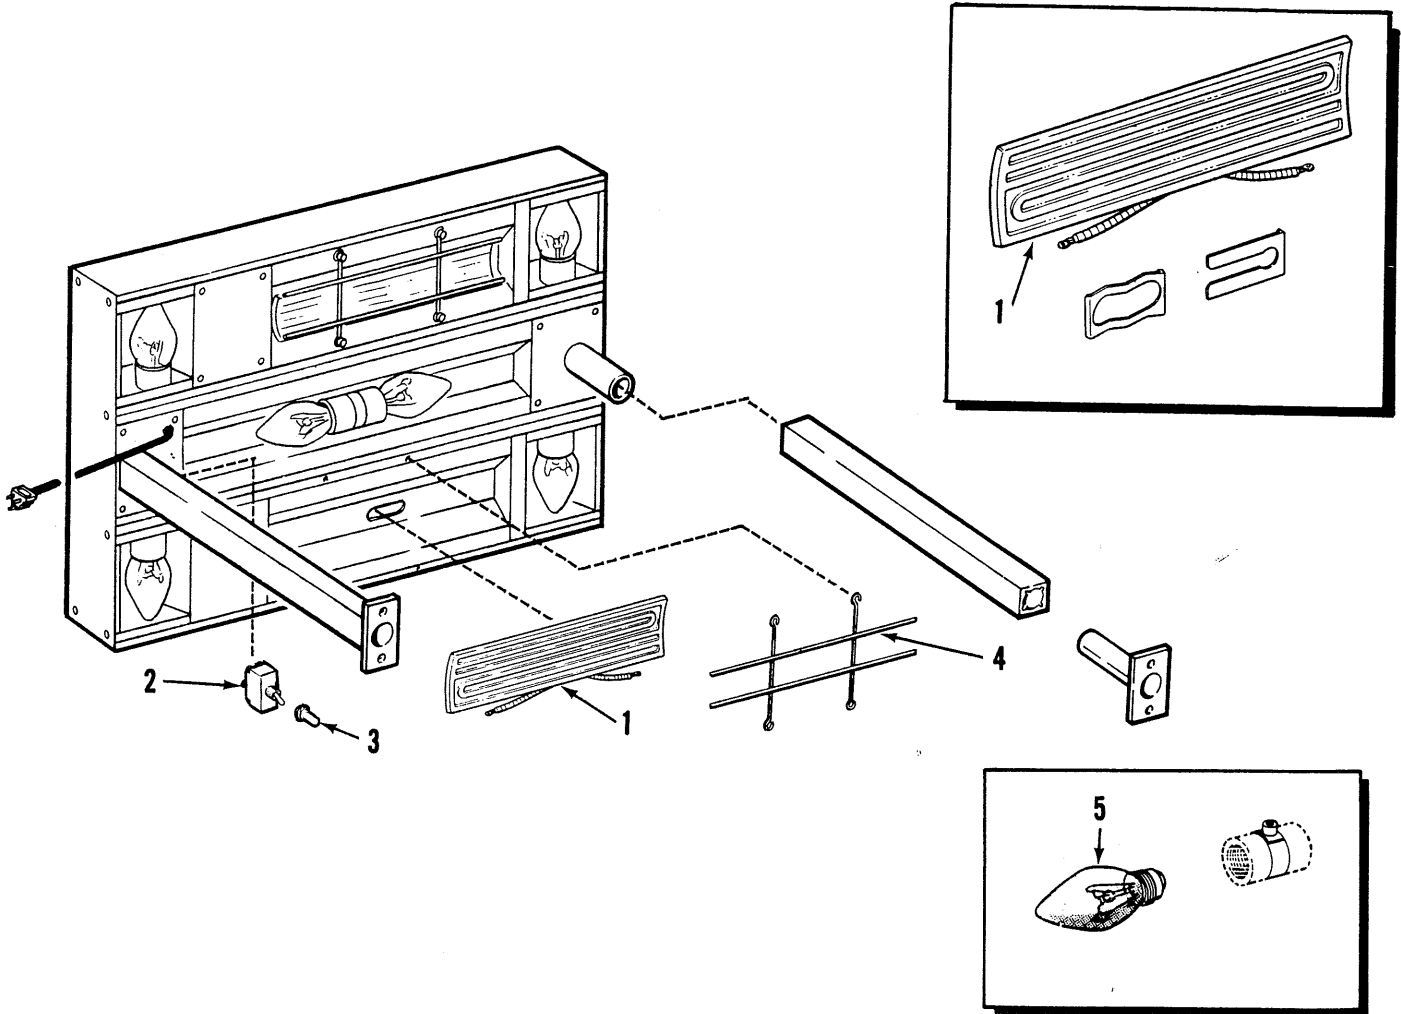

GLO-RAY FOOD WARMER

MODEL HS2-838

(78000120)

No.	Description	Part No.	Qty.
1	Heating Element (750W, 120V)	02-07-001	1
2	Toggle Switch	02-19-008A	1
3	Rubber Boot	02-20-040	1
4	Wire Element Guard	04-08-117	1
5	Base Thermostat	02-16-029	1
6	Cord w/Plug Set	02-18-030	1
7	Rubber Feet	05-06-038	4
8	Pan Rail	04-09-410	1
9	Shatter Resistant Bulb	02-03-043	2
10	12" x 20" x 4" Stainless Steel Pan	04-09-206	1
11	Sloped Trivet	04-25-100	1

GLO-RAY FOOD WARMER

MODEL HS2-837

(78000121)

No.	Description	Part No.	Qty.
1	Heating Element (500W, 120V)	02-07-002	2
2	Toggle Switch	02-19-008A	1
3	Rubber Boot	02-20-040	1
4	Wire Element Guard	04-08-117	2
5	Shatter Resistant Bulb	02-30-043	6