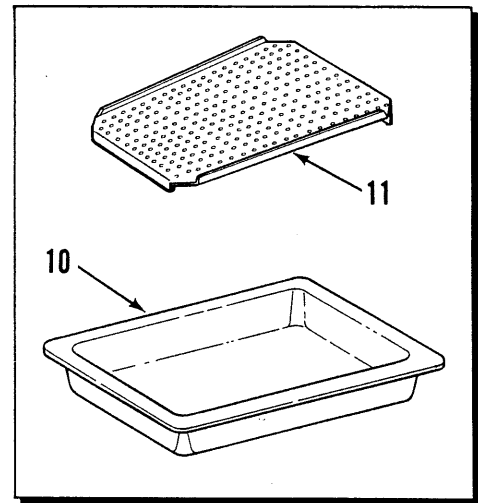

REPLACEMENT PARTS LIST

GLO-RAY FOOD WARMERS

MODEL HS2-838 & HS2-837

(78000120)

(78000121)

HATCO CORPORATION

635 S. 28th Street

Milwaukee, Wisconsin 53215

GLO-RAY FOOD WARMER

MODEL HS2-838

(78000120)

No.	Description	Part No.	Qty.
1	Heating Element (750W, 120V)	02-07-001	1
2	Toggle Switch	02-19-008A	1
3	Rubber Boot	02-20-040	1
4	Wire Element Guard	04-08-117	1
5	Base Thermostat	02-16-029	1
6	Cord w/Plug Set	02-18-030	1
7	Rubber Feet	05-06-038	4
8	Pan Rail	04-09-410	1
9	Shatter Resistant Bulb	02-03-043	2
10	12" x 20" x 4" Stainless Steel Pan	04-09-206	1
11	Sloped Trivet	04-25-100	1