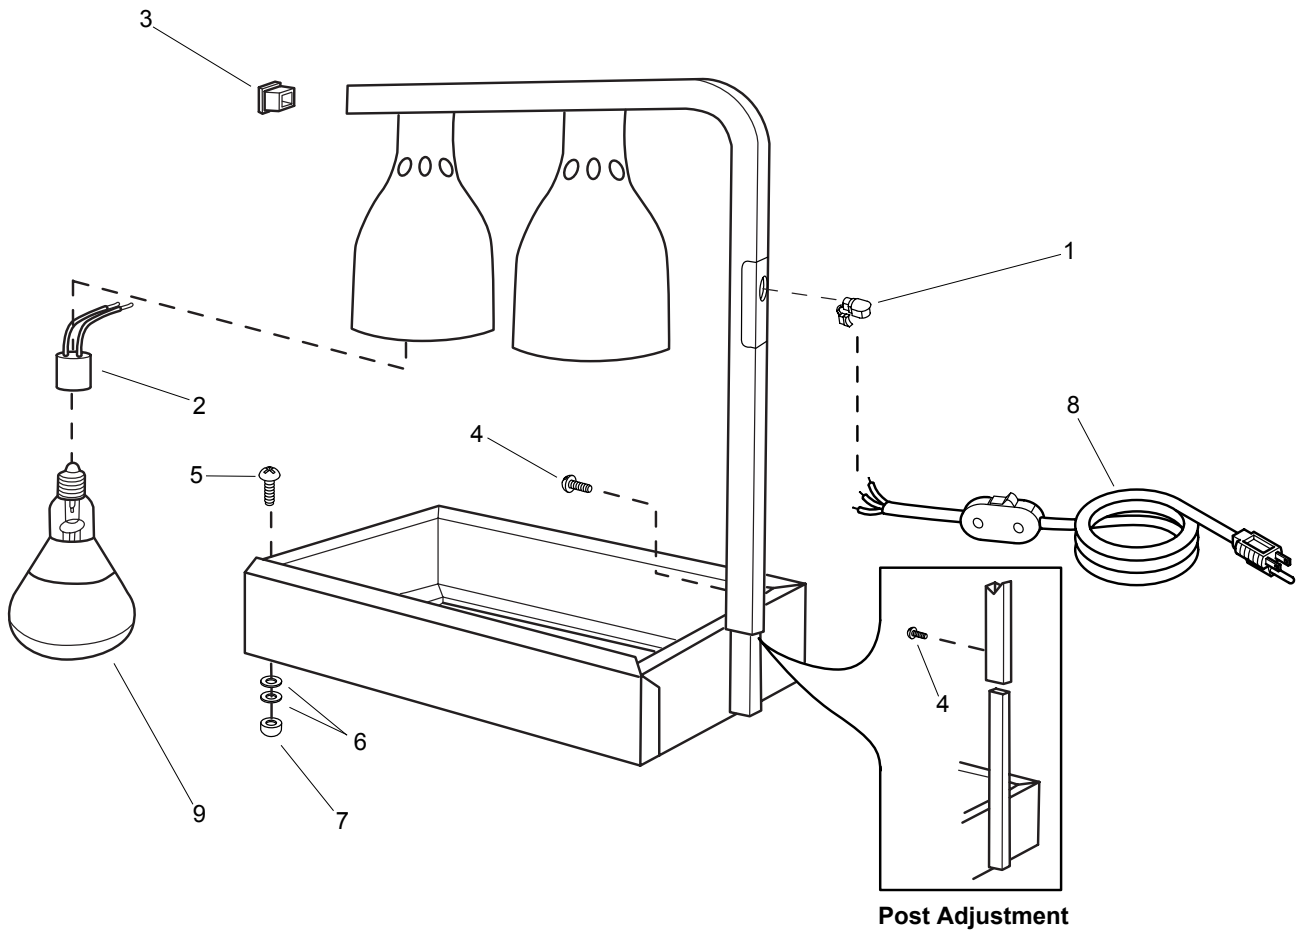

**⚠ CAUTION - Use of replacement parts other than those supplied by Hatco Corporation may result in damage to the unit or injury to personnel.**

**PARTS COMMON TO ALL LW-2 MODELS**

ITEM	DESCRIPTION	PART NO.	QTY.	ITEM	DESCRIPTION	PART NO.	QTY.
1	Strain Relief	02.20.206.00	1	5	Screw, Foot	05.04.009.00	4
2	Light Socket, Single	02.30.067.00	2	6	Washer, Foot	05.11.029.00	8
3	Cap Plug	02.20.055.00	1	7	Rubber Foot	05.30.068.00	4
4	Adjustment Screw	05.04.010.00	1				